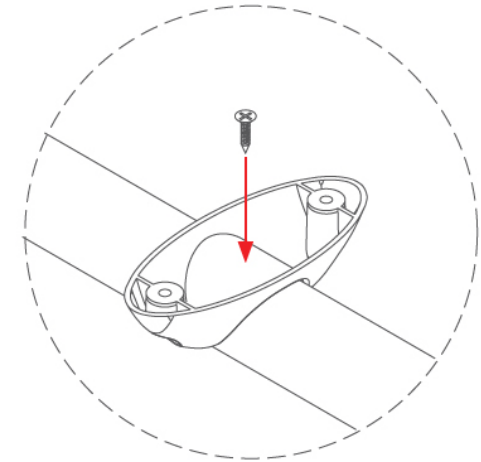

# Black Jack Premium Boardroom Table 3600x1500

www.jasonl.com.au

**Need help!**  
Call us on  
**1300 527 665**

**jason.l**  
your office furniture mate

**Step 12**

**Optional:** For extra strength, the plastic support brackets can be screwed onto the top rails.