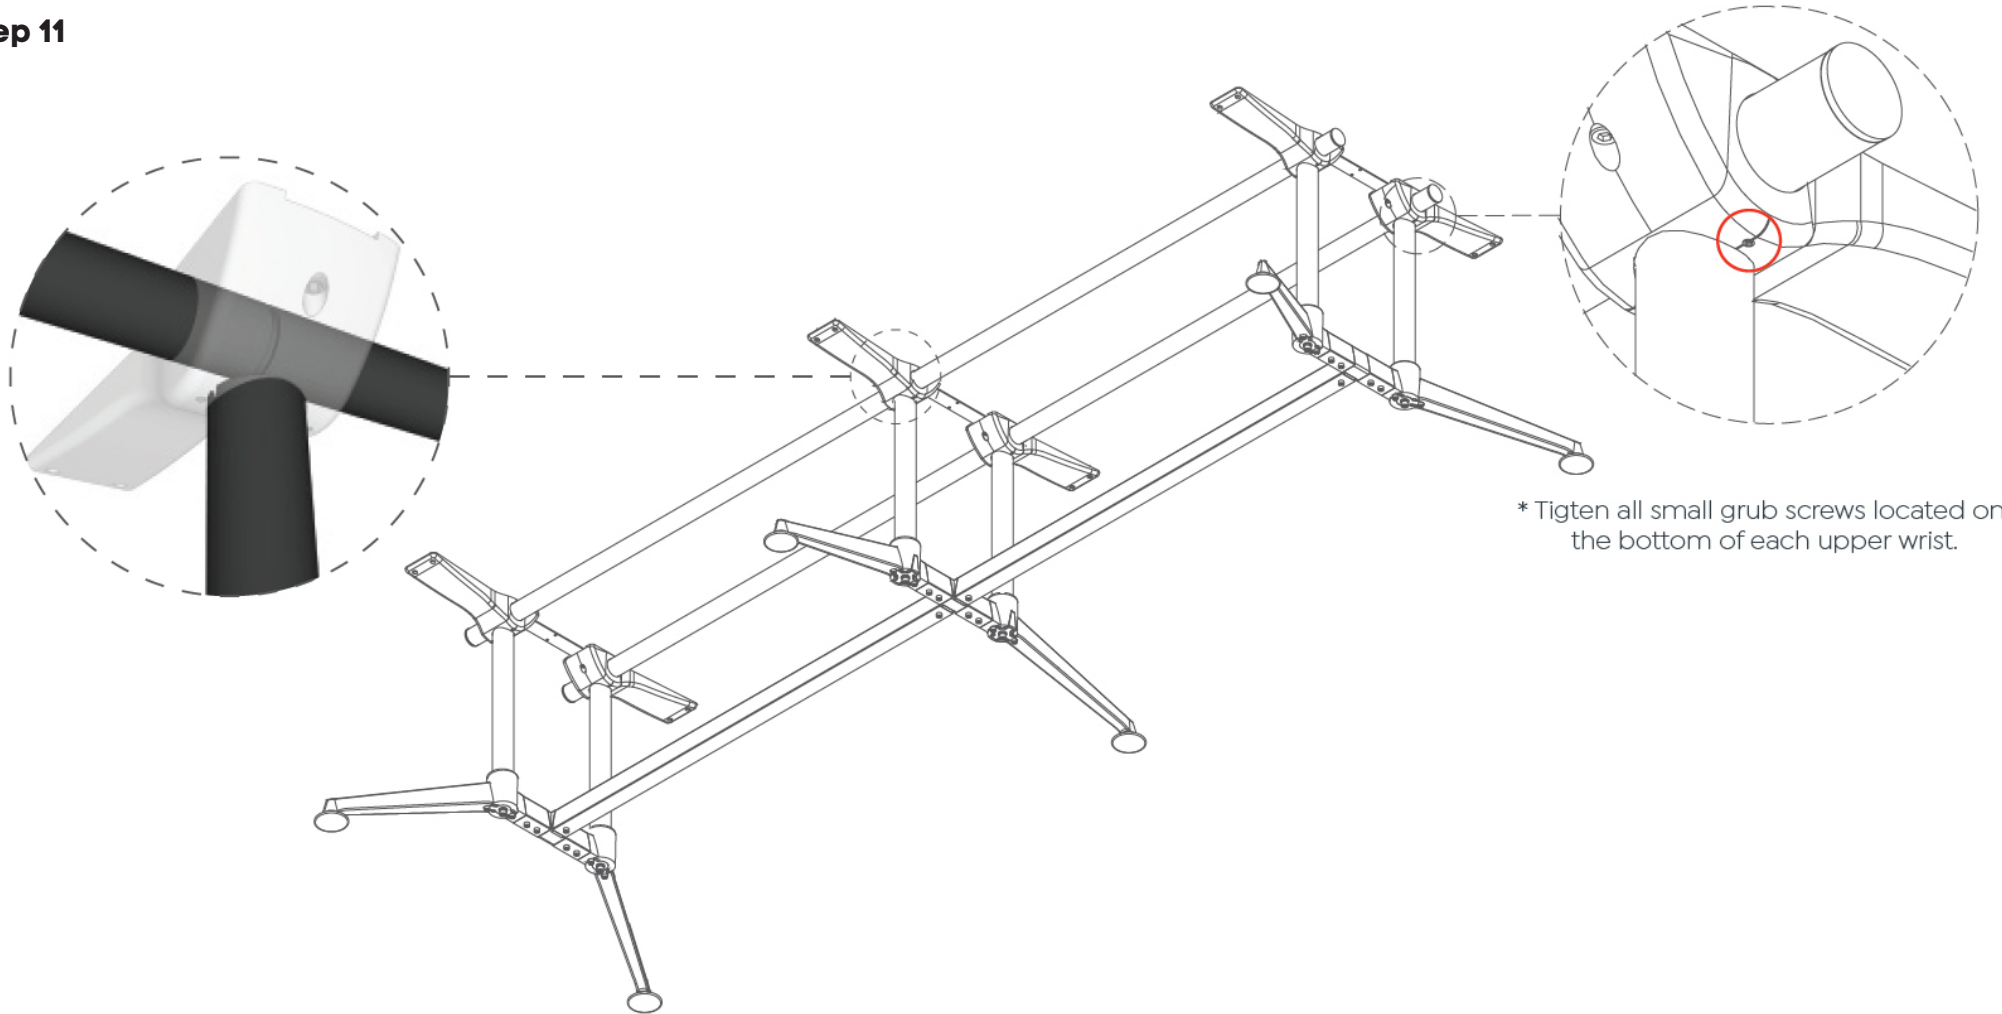

# Black Jack Premium Boardroom Table 3600x1500

[www.jasonl.com.au](http://www.jasonl.com.au)

**Need help!**  
Call us on  
**1300 527 665**

**jason.l**  
your office furniture mate

**Step 11**

\* Tighten all small grub screws located on the bottom of each upper wrist.