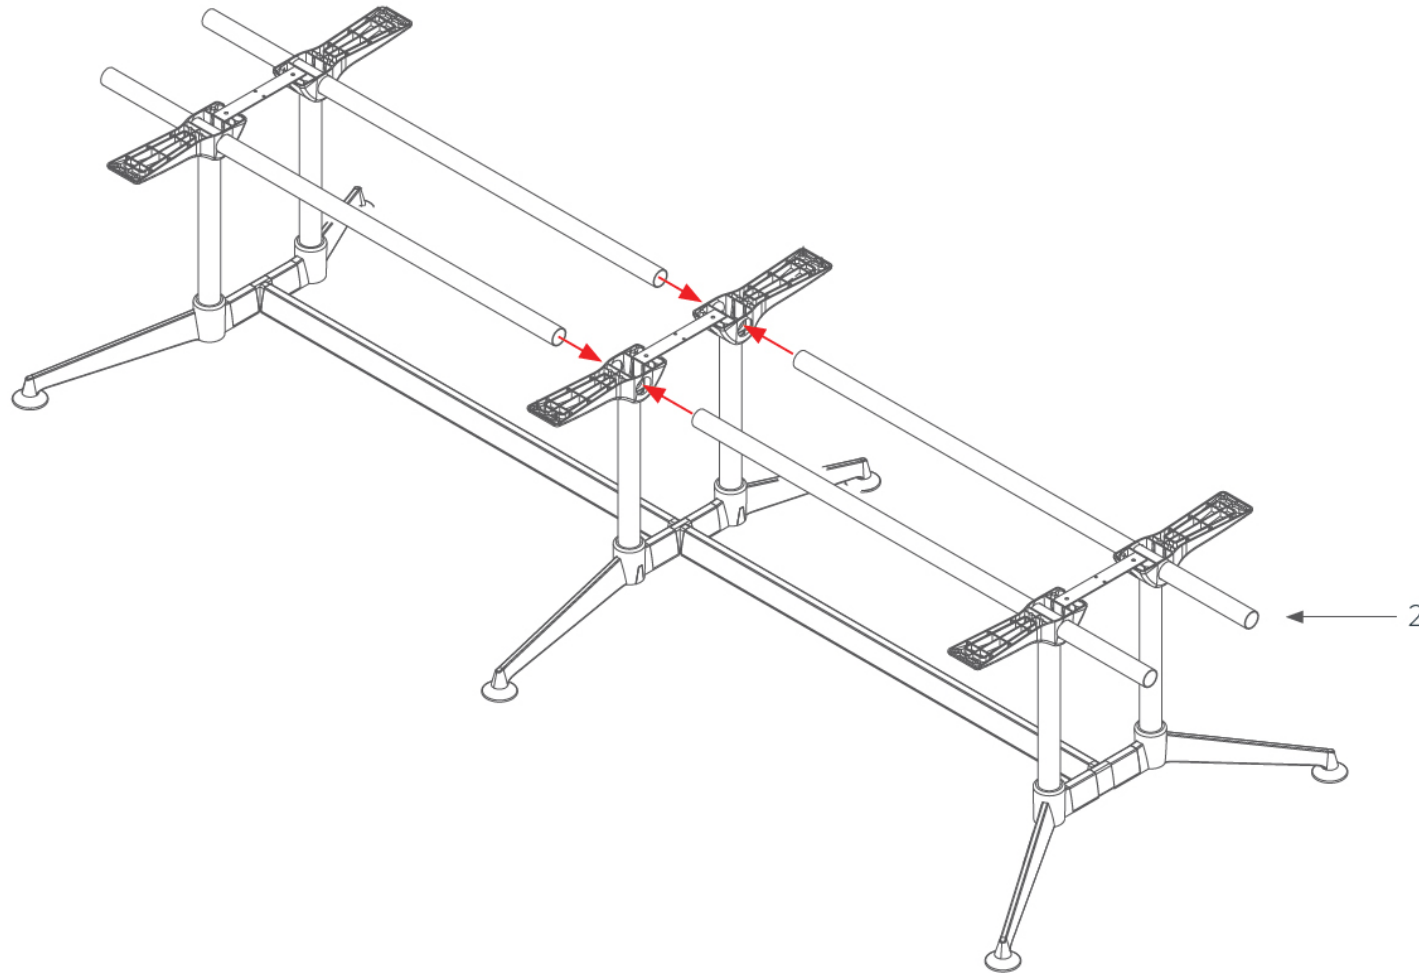

# Black Jack Premium Boardroom Table 3600x1500

[www.jasonl.com.au](http://www.jasonl.com.au)

**Need help!**  
Call us on  
**1300 527 665**

**jason.l**  
your office furniture mate

**Step 09**

ASSEMBLY INSTRUCTIONS