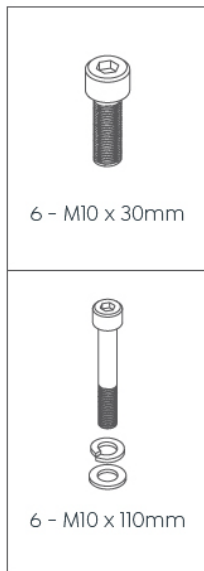

# Black Jack Premium Boardroom Table 3600x1500

[www.jasonl.com.au](http://www.jasonl.com.au)

**Need help!**  
Call us on  
**1300 527 665**

**jason.l**  
your office furniture mate

**Step 07**

ASSEMBLY INSTRUCTIONS