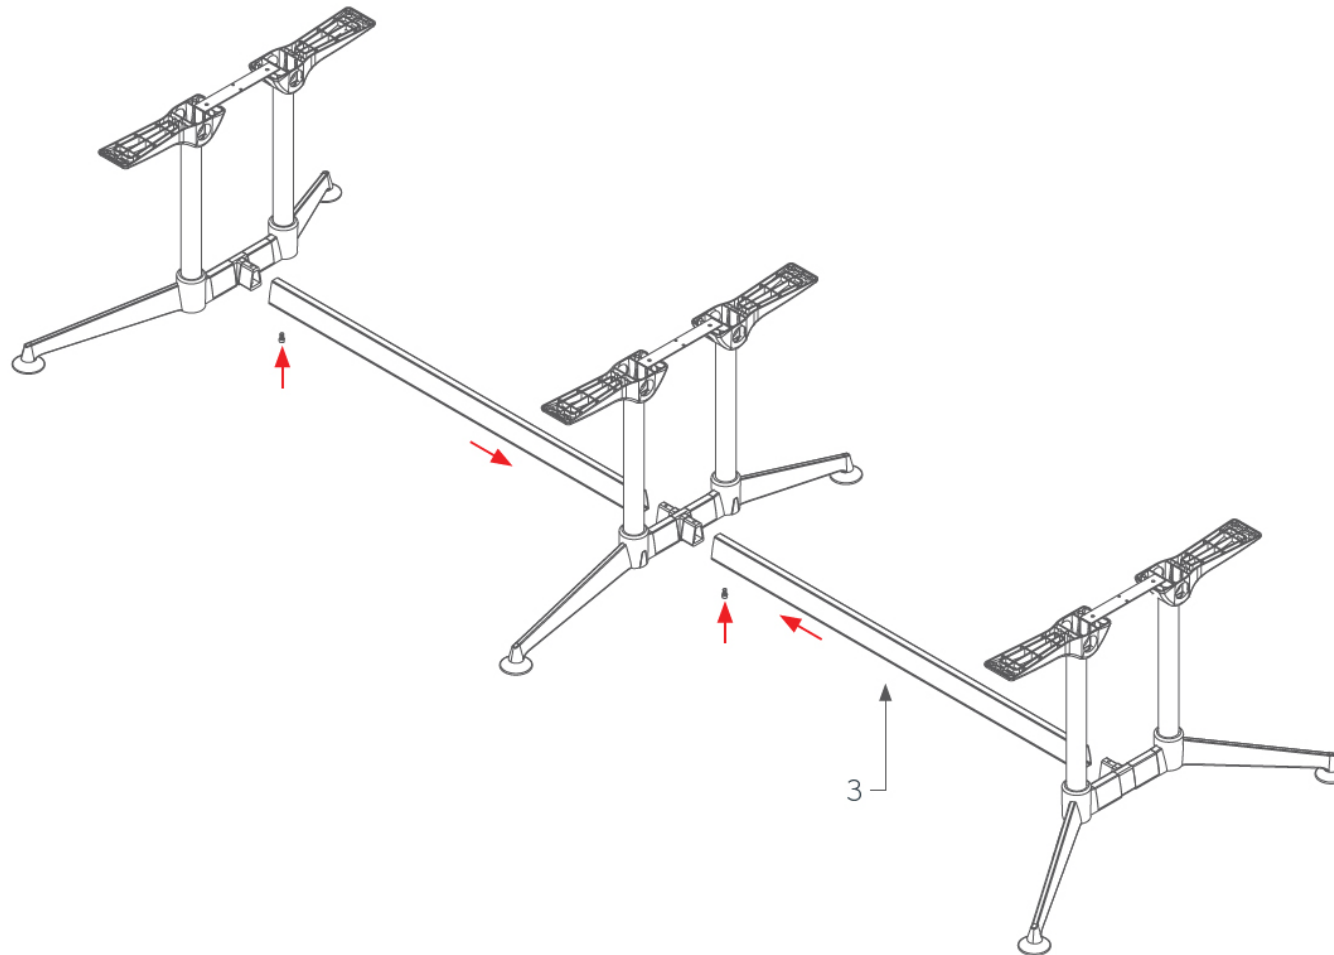

# Black Jack Premium Boardroom Table 3600x1500

[www.jasonl.com.au](http://www.jasonl.com.au)

**Need help!**  
Call us on  
**1300 527 665**

**jason.l**  
your office furniture mate

**Step 08**

ASSEMBLY INSTRUCTIONS