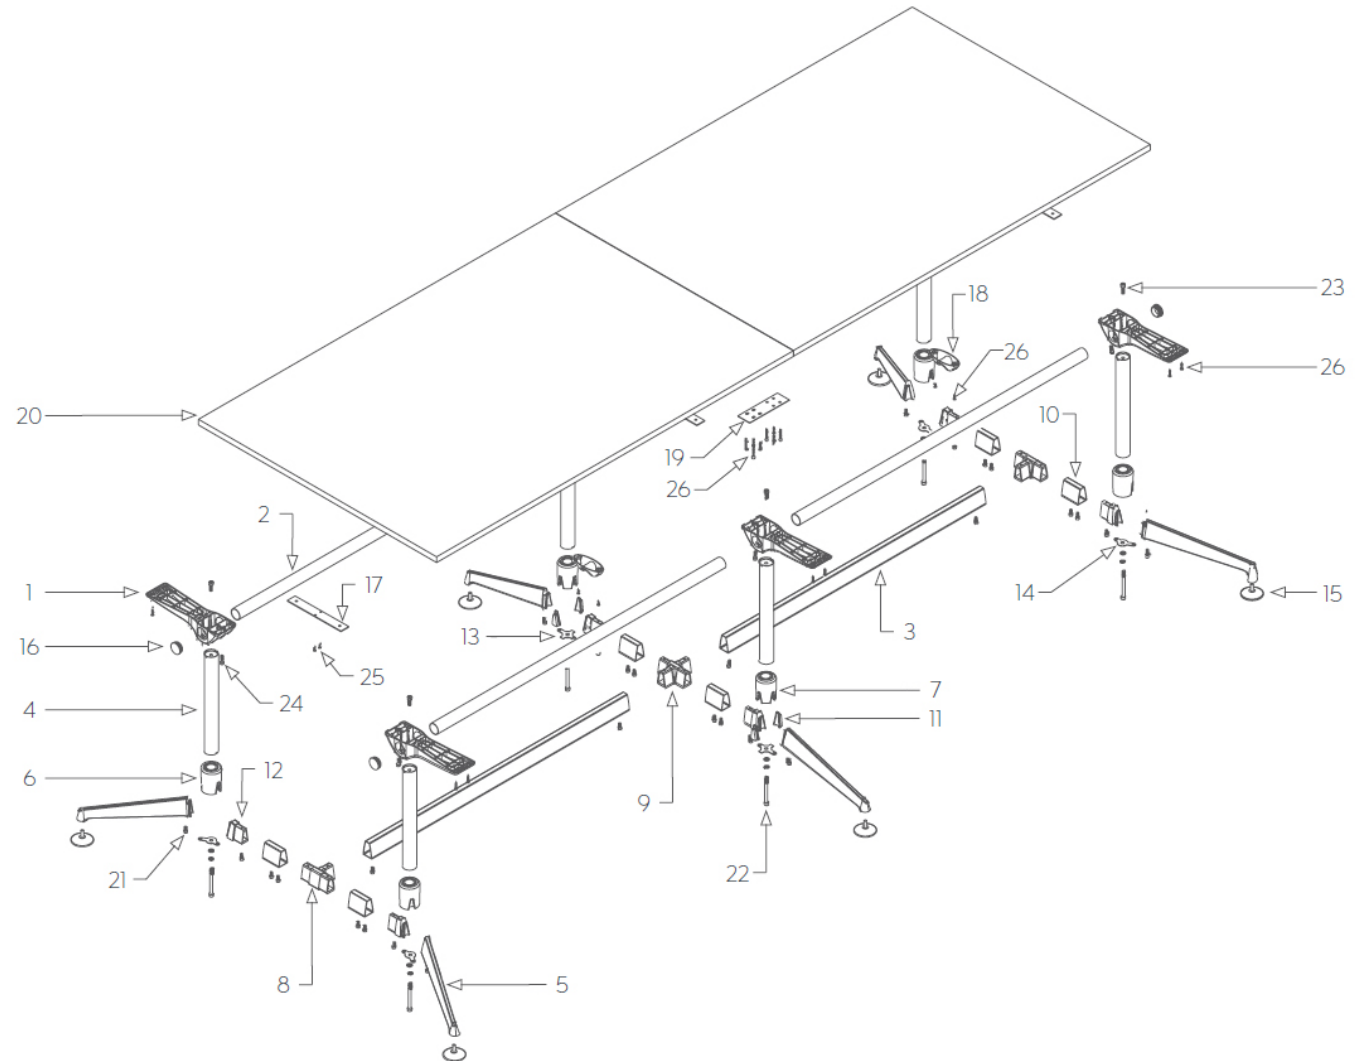

# Black Jack Premium Boardroom Table 3600x1500

www.jasonl.com.au

**Need help!**  
Call us on  
**1300 527 665**

**jason.l**  
your office furniture mate

Components	QTY	Part No.
1 Die Cast Upper Wrist	x6	MODZA06
2 Top Rail	x4	FWTOPRAIL
3 Bottom Rail	x2	FWBOTRAIL
4 Leg-Pole Tube Ø51	x6	MODZA22-695
5 Large Foot	x6	MODZA12
6 150° Collar	x4	MODZA02
7 Cross Collar	x2	MODZA01
8 Bottom T-Connector	x2	MODZA07
9 Bottom Cross Connector	x1	MODZA08
10 T-Tube	x6	FW...SET
11 Collar Plug	x4	MODZA15
12 Collar Connector	x6	MODZA09
13 Minus Gasket	x2	MODZA27
14 150° Gasket	x4	MODZA28
15 Foot Glide	x6	MODZA25
16 Top Rail Cap	x4	MODZA18
17 Steel Wrist Wrap	x3	FW...SET
18 Plastic Support	x4	MODZA16
19 Table Top Bracket Plate	x2	(Not supplied if frame only)
20 Worktop	x2	

Screws	QTY
21 M8 x 16mm	x28
22 M10 x 110mm	x6
23 M8 x 30mm	x6
24 M8 x 25mm	x6
25 M5 x 30mm Self Tapping	x12
26 M5 x 20mm Self Tapping ( For Bracket Plate)	x20

Tools Required: Powered Screwdriver