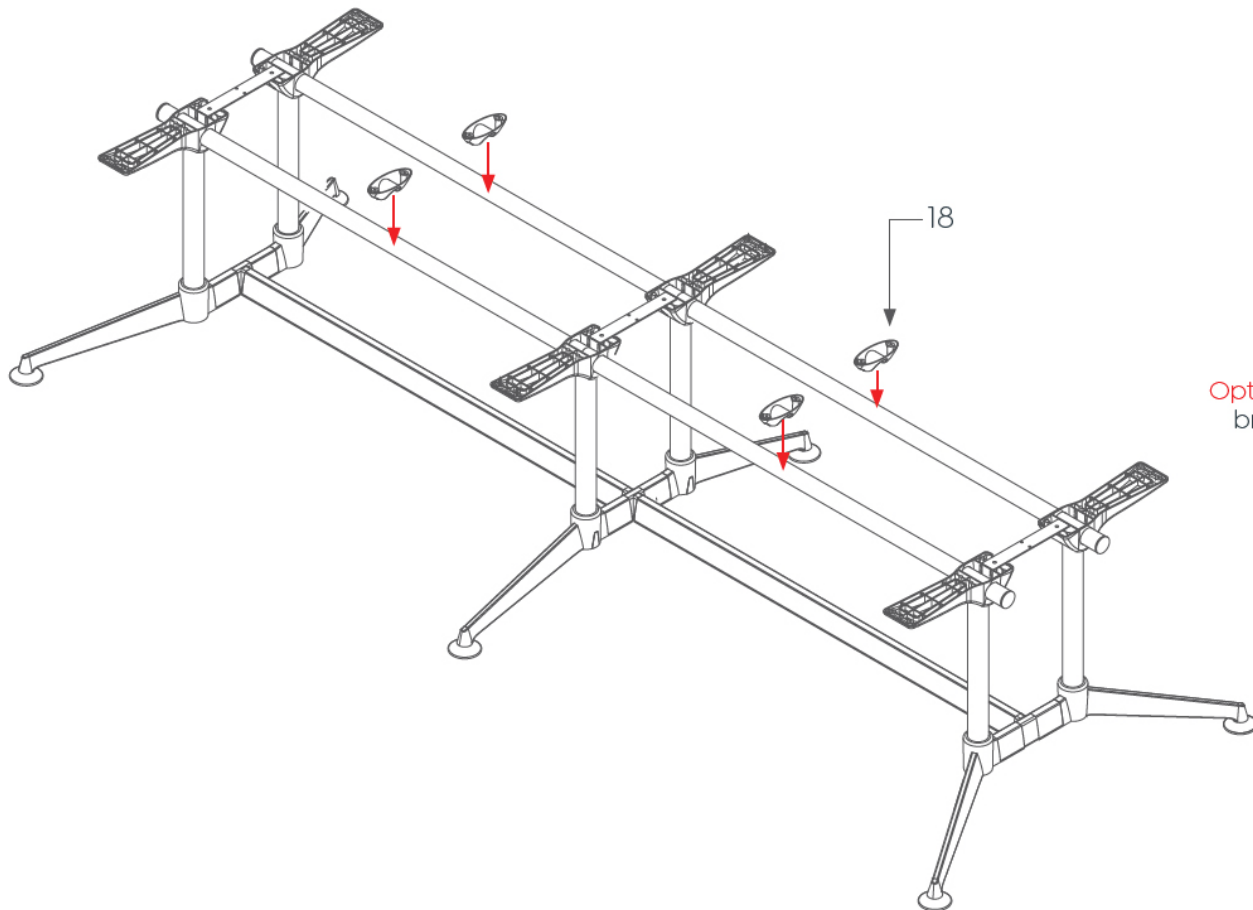

# Black Jack Premium Boardroom Table 3600x1500

www.jasonl.com.au

**Need help!**  
Call us on  
**1300 527 665**

**jason.l**  
your office furniture mate

**Step 12**

**Optional:** For extra strength, the plastic support brackets can be screwed onto the top rails.