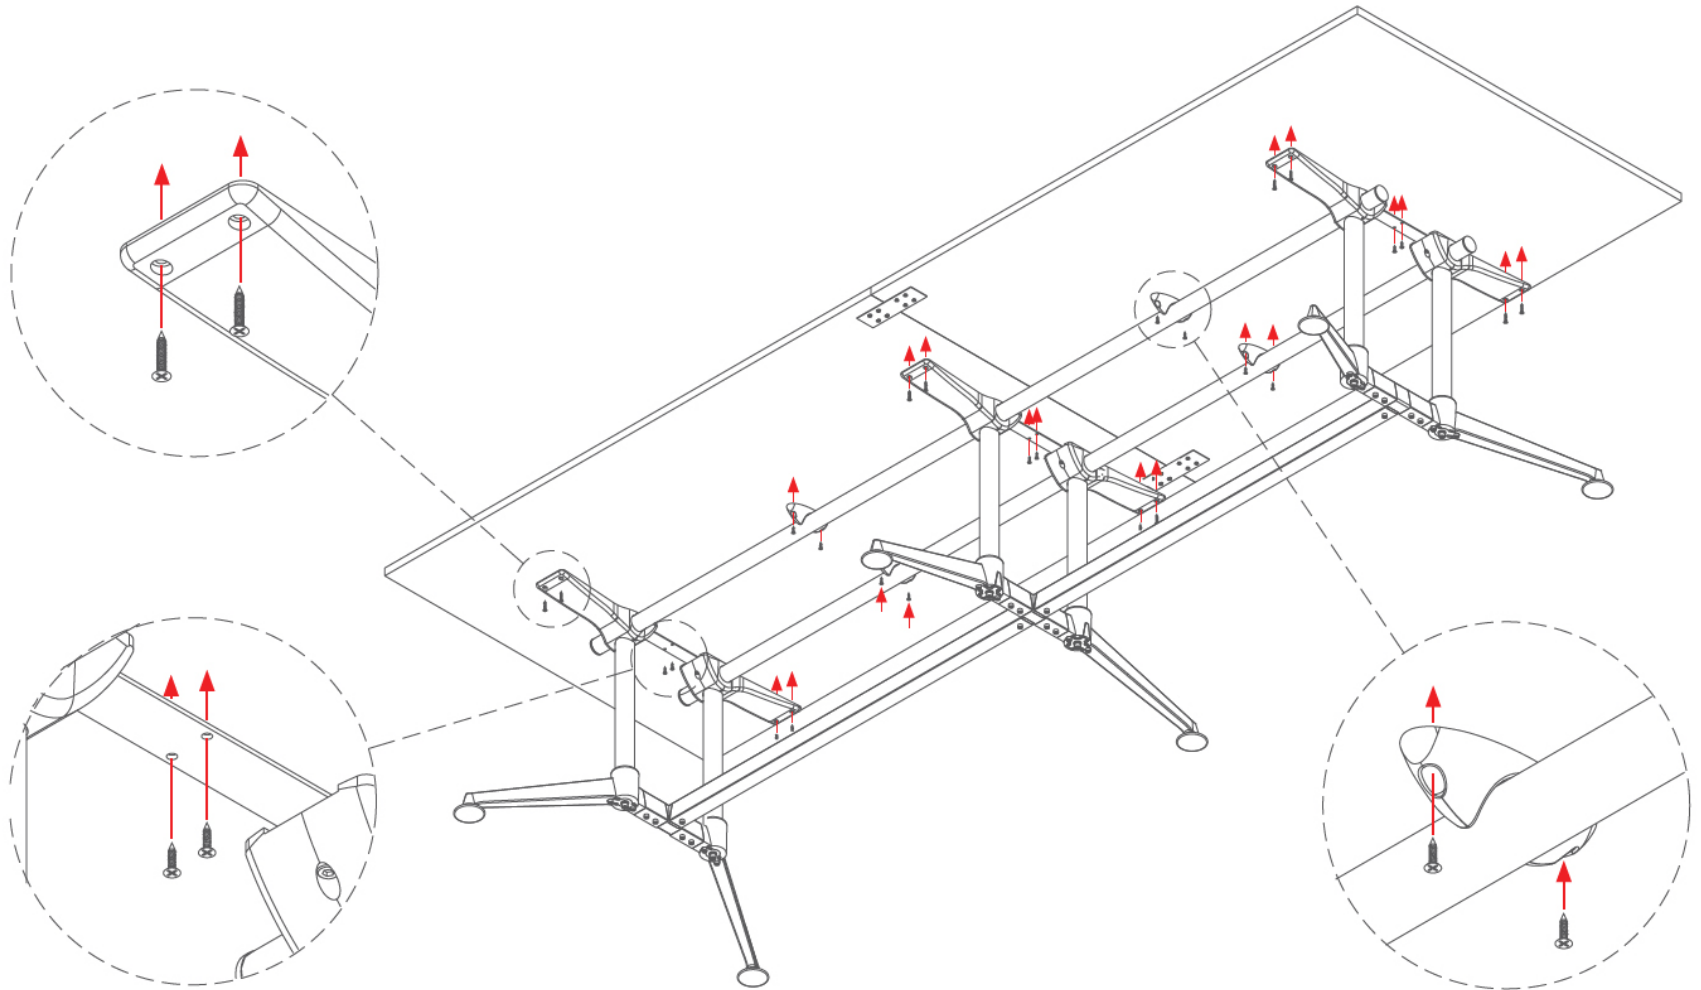

## Step 14

12 - M5 x 25mm Self Tapping

14 - M4 x 20mm Self Tapping

**ASSEMBLY INSTRUCTIONS**

**Black Jack Premium  
Boardroom Table  
3600x1500**

[www.jasonl.com.au](http://www.jasonl.com.au)

**Need help!**  
Call us on  
**1300 527 665**