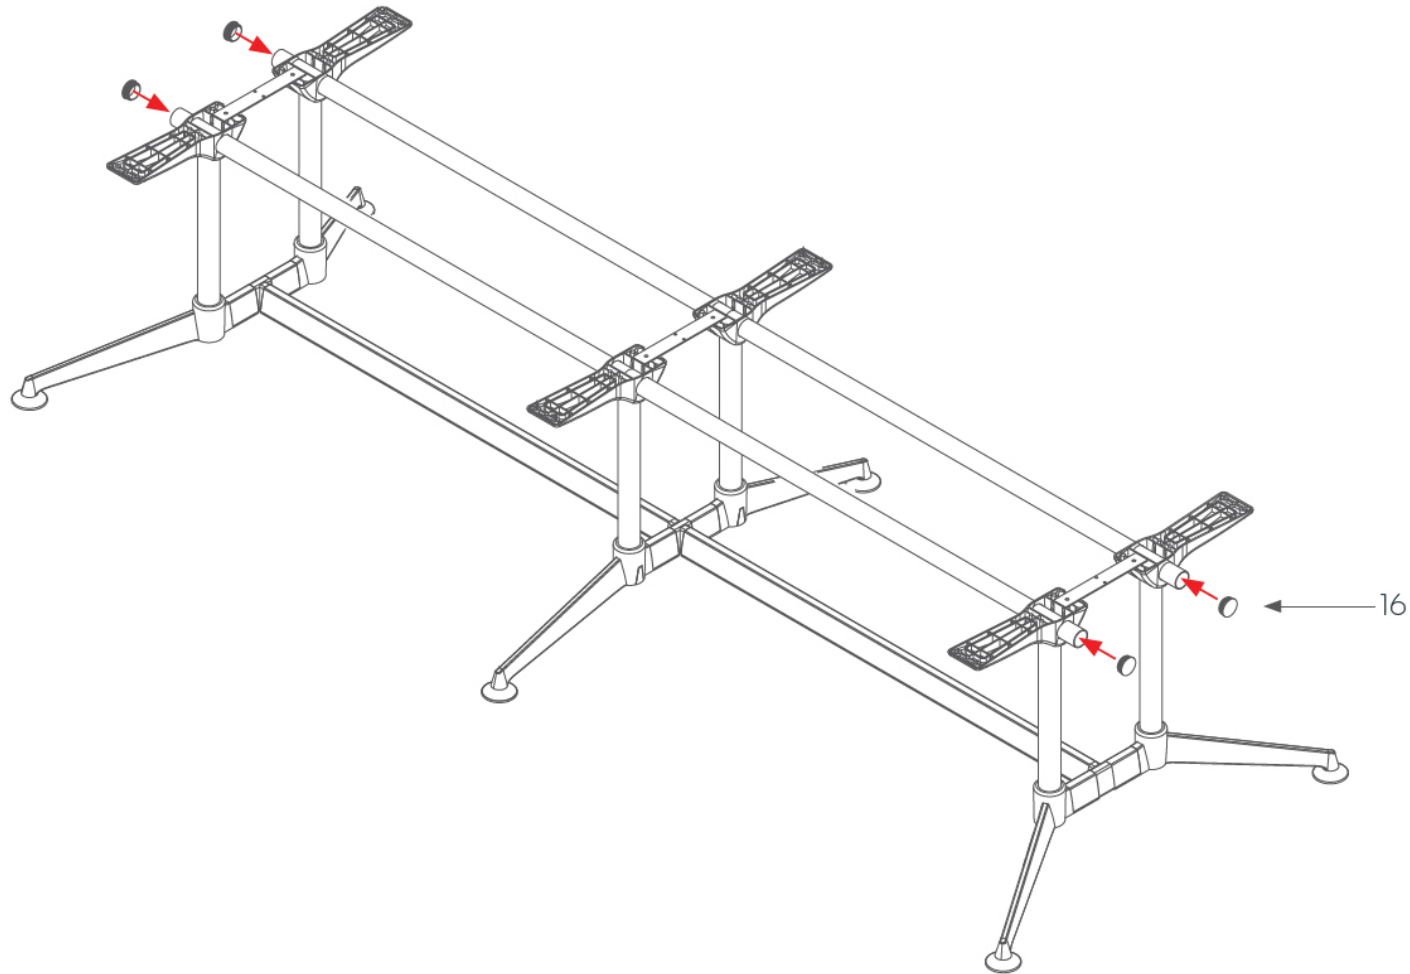

ASSEMBLY INSTRUCTIONS

Black Jack Premium Boardroom Table 3600x1500

www.jasonl.com.au

Need help!
Call us on
1300 527 665

jason.l
your office furniture mate

Step 10