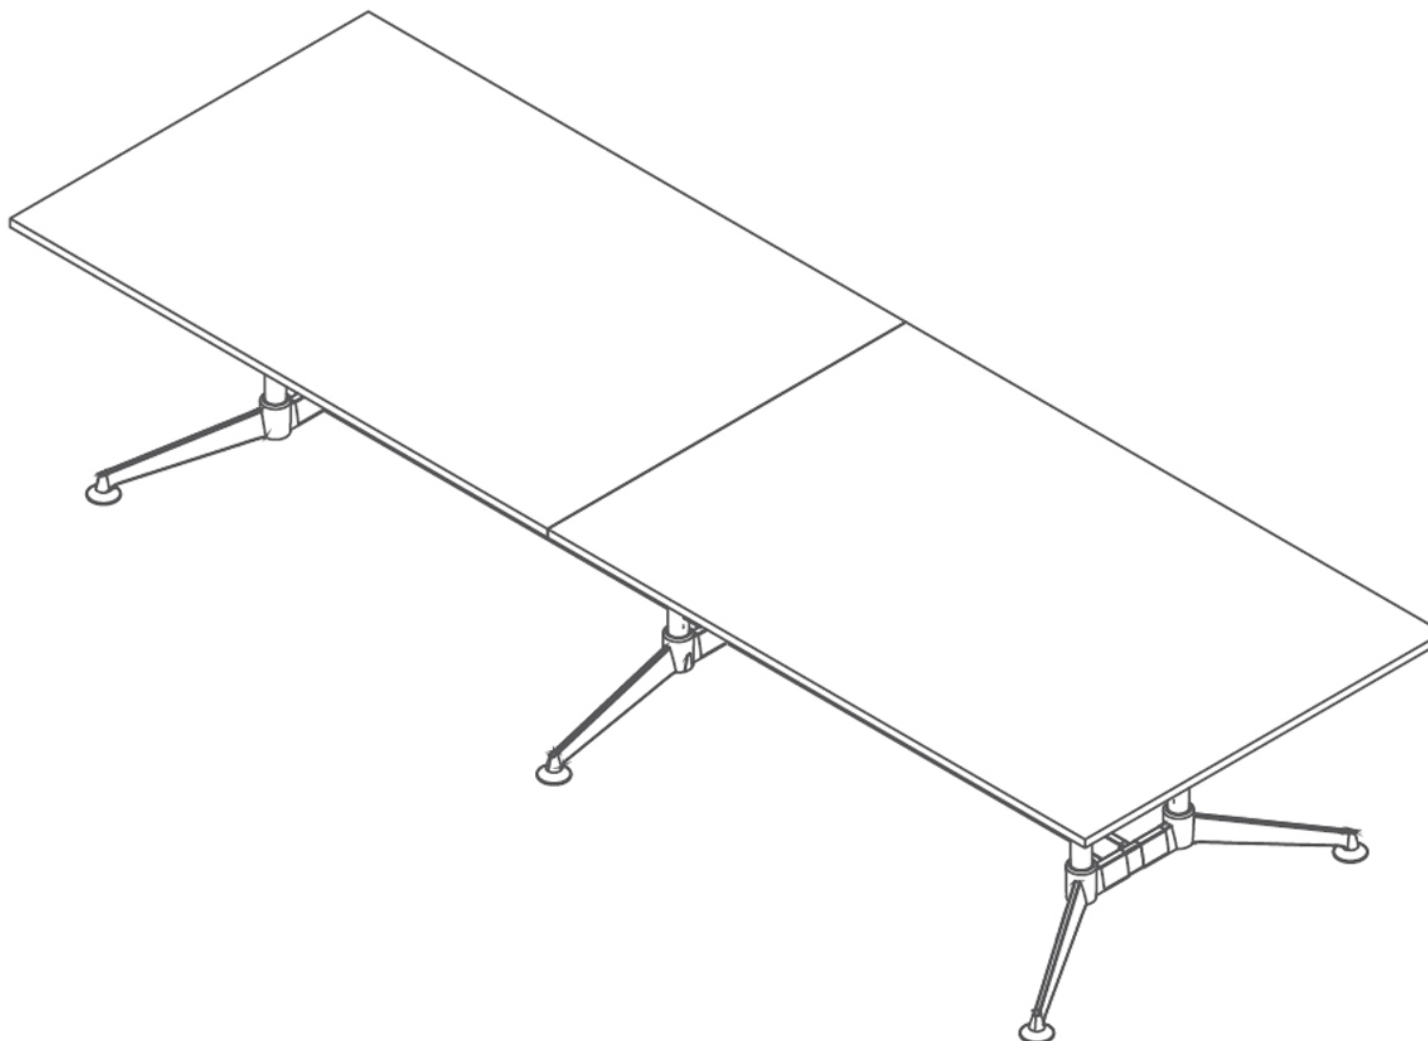

**ASSEMBLY INSTRUCTIONS**

**Black Jack Premium  
Boardroom Table  
3600x1500**

[www.jasonl.com.au](http://www.jasonl.com.au)

**Need help!**  
Call us on  
**1300 527 665**

**jason.l**  
your office furniture mate