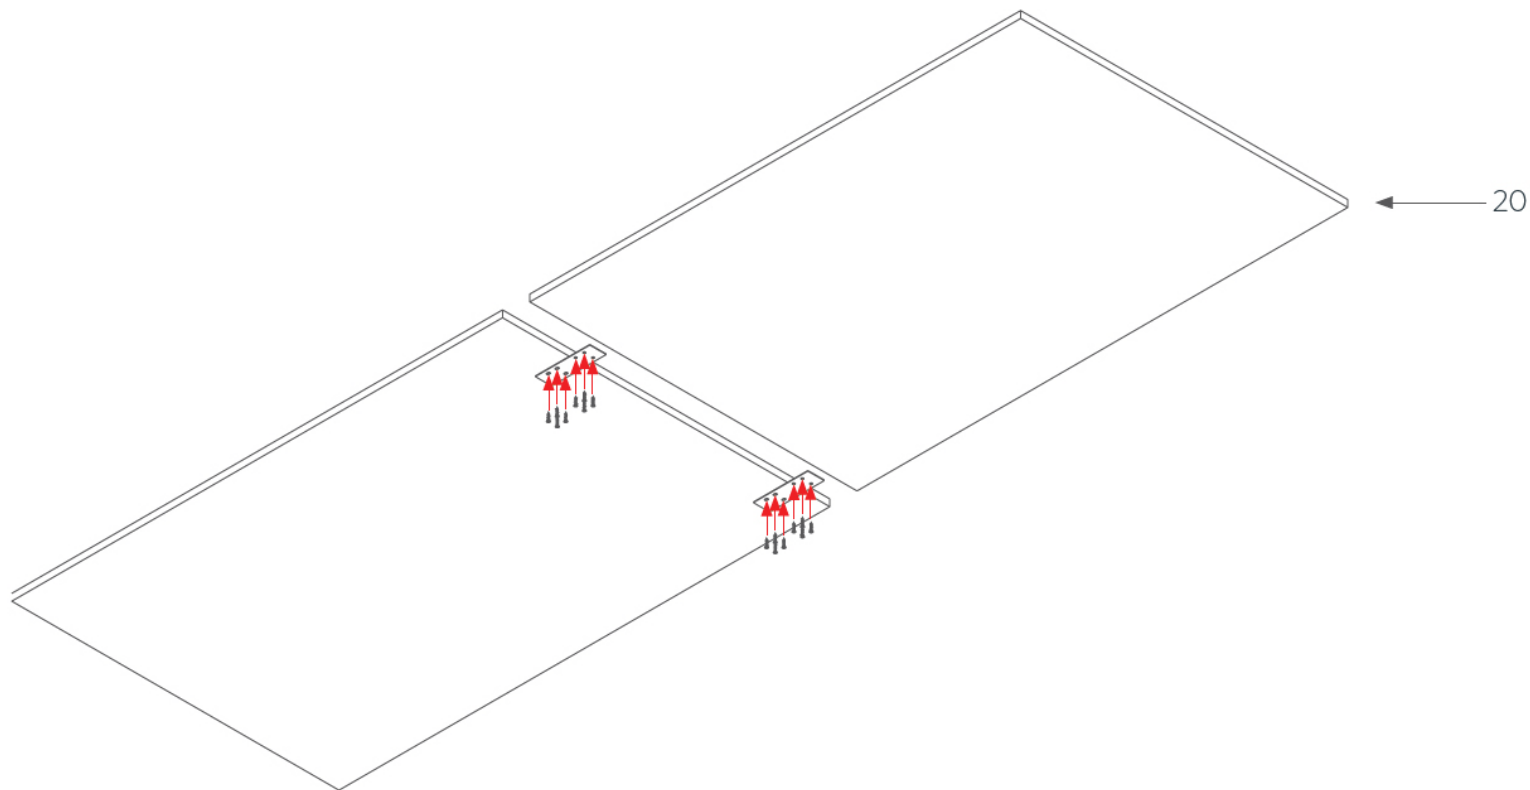

ASSEMBLY INSTRUCTIONS

Black Jack Premium Boardroom Table 3600x1500

www.jasonl.com.au

Need help!
Call us on
1300 527 665

jason.l
your office furniture mate

Step 13

For multi piece worksurfaces.
This should be done with the worksurface sitting on the frame in its final position.