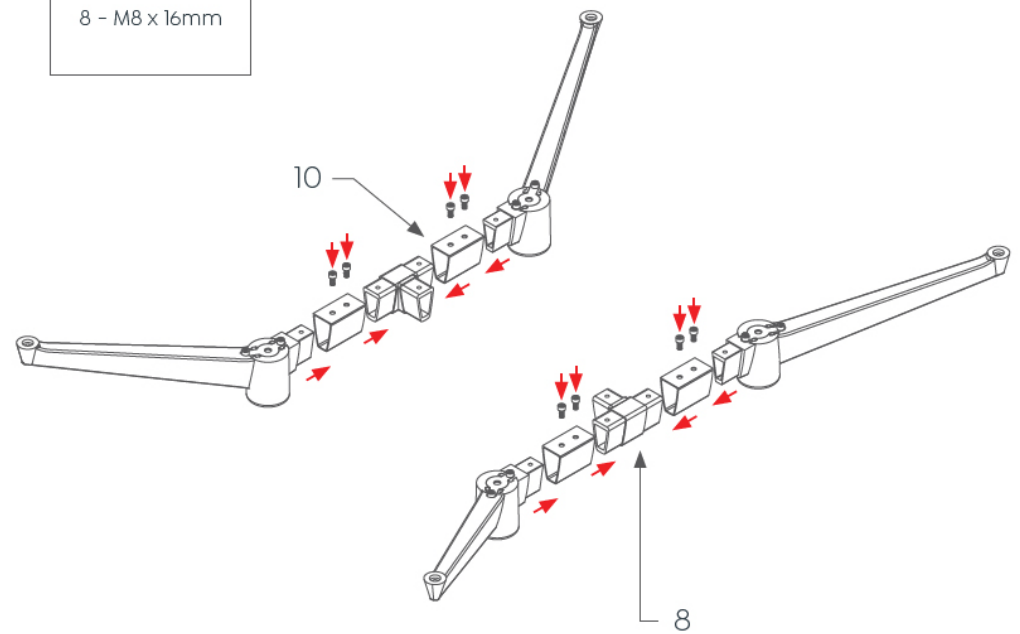

Step 02

End Leg Assembly