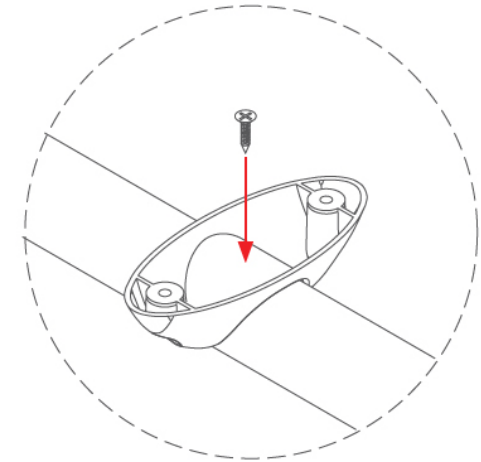

ASSEMBLY INSTRUCTIONS

Black Jack Premium Boardroom Table 3600x1200

www.jasonl.com.au

Need help!
Call us on
1300 527 665

jason.l
your office furniture mate

Step 12

Optional: For extra strength, the plastic support brackets can be screwed onto the top rails.