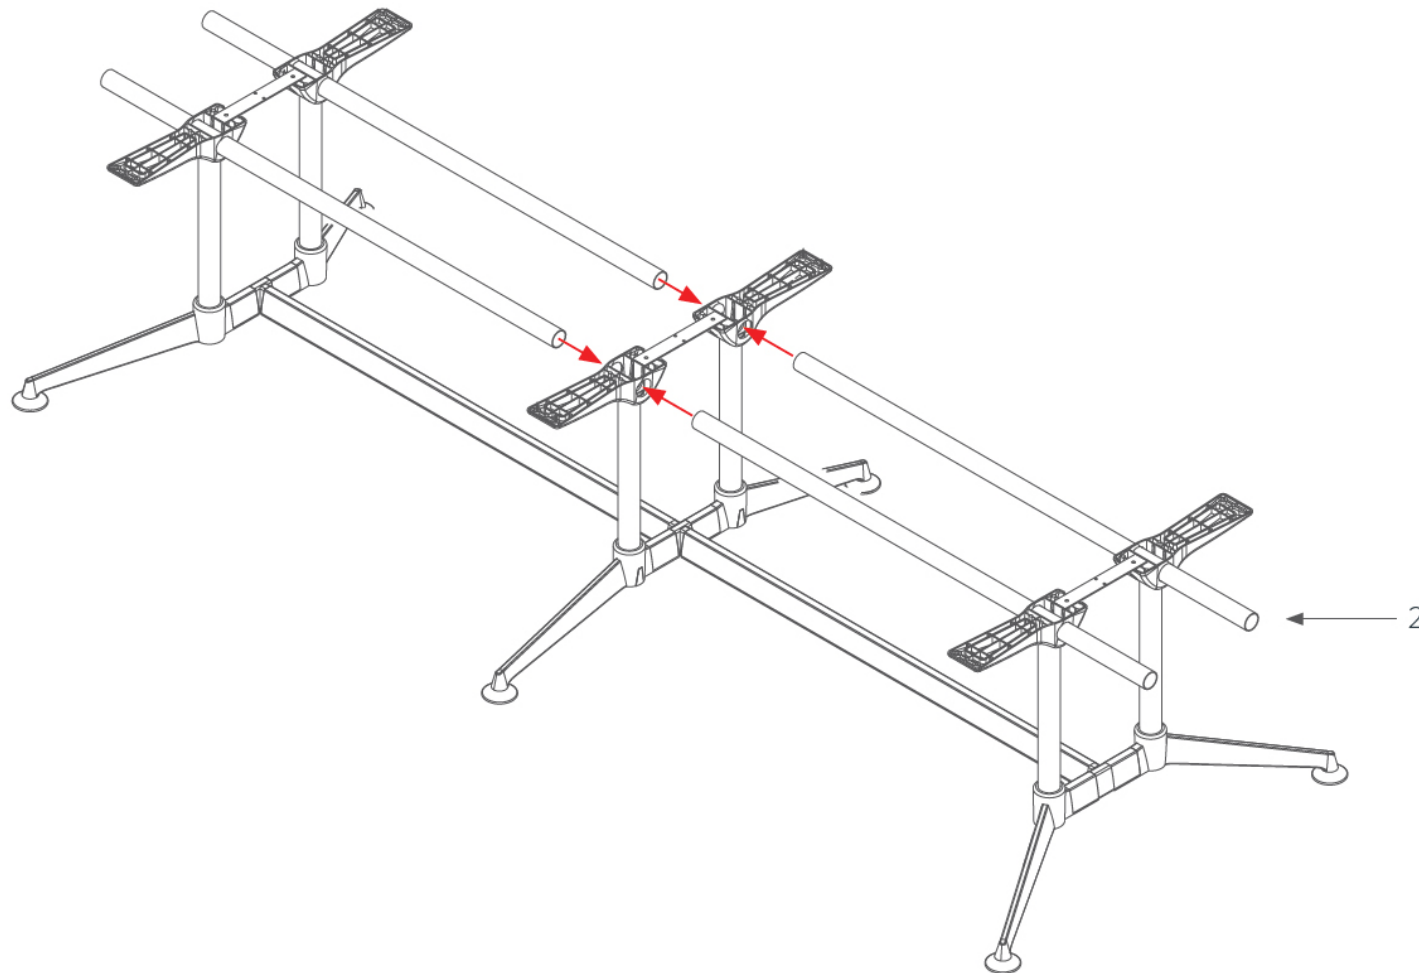

ASSEMBLY INSTRUCTIONS

Black Jack Premium Boardroom Table 3600x1200

www.jasonl.com.au

Need help!
Call us on
1300 527 665

jason.l
your office furniture mate

Step 09