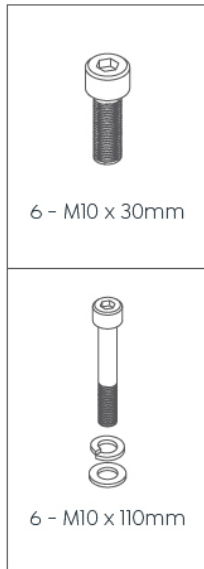

www.jasonl.com.au

Need help!
Call us on
1300 527 665

jason.l
your office furniture mate

Components	QTY	Part No.
1 Die Cast Upper Wrist	x6	MODZA06
2 Top Rail	x4	FWTOPRAIL
3 Bottom Rail	x2	FWBOTRAIL
4 Leg-Pole Tube Ø51	x6	MODZA22-695
5 Large Foot	x6	MODZA12
6 150° Collar	x4	MODZA02
7 Cross Collar	x2	MODZA01
8 Bottom T-Connector	x2	MODZA07
9 Bottom Cross Connector	x1	MODZA08
10 T-Tube	x6	FW...SET
11 Collar Plug	x4	MODZA15
12 Collar Connector	x6	MODZA09
13 Minus Gasket	x2	MODZA27
14 150° Gasket	x4	MODZA28
15 Foot Glide	x6	MODZA25
16 Top Rail Cap	x4	MODZA18
17 Steel Wrist Wrap	x3	FW...SET
18 Plastic Support	x4	MODZA16
19 Table Top Bracket Plate	x2	(Not supplied if frame only)
20 Worktop	x2	

Screws	QTY
21 M8 x 16mm	x28
22 M10 x 110mm	x6
23 M8 x 30mm	x6
24 M8 x 25mm	x6
25 M5 x 30mm Self Tapping	x12
26 M5 x 20mm Self Tapping (For Bracket Plate)	x20

Tools Required: Powered Screwdriver

ASSEMBLY INSTRUCTIONS

ASSEMBLY INSTRUCTIONS

Black Jack Premium Boardroom Table 3600x1200

www.jasonl.com.au

Need help!
Call us on
1300 527 665

jason.l
your office furniture mate

Step 07

ASSEMBLY INSTRUCTIONS

Black Jack Premium Boardroom Table 3600x1200