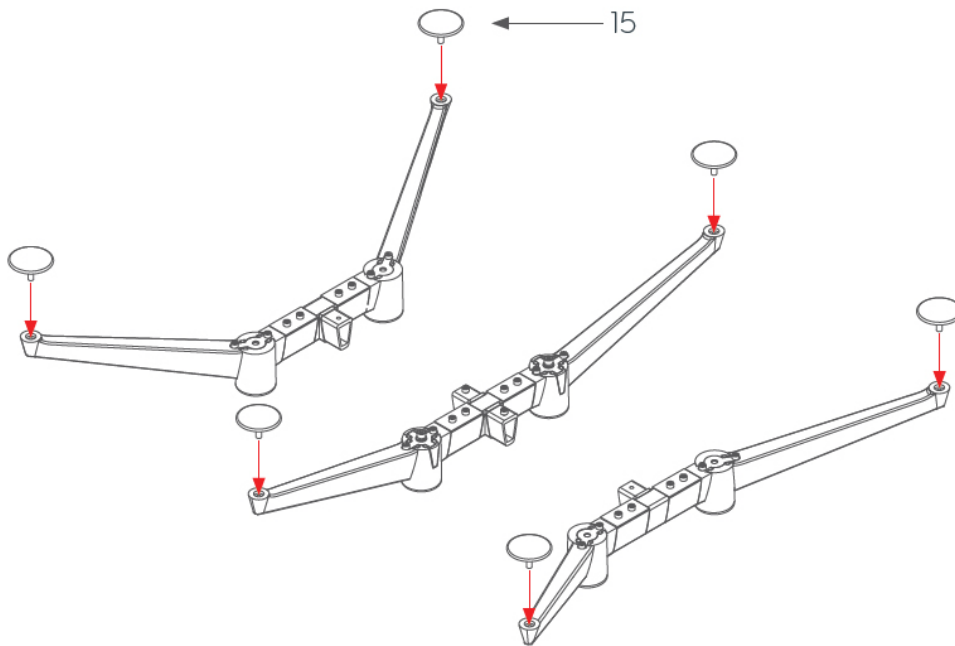

Mid Leg Assembly

ASSEMBLY INSTRUCTIONS

Black Jack Premium Boardroom Table 3600x1200

www.jasonl.com.au

Need help!
Call us on
1300 527 665

jason.l
your office furniture mate

Step 05

Step 06