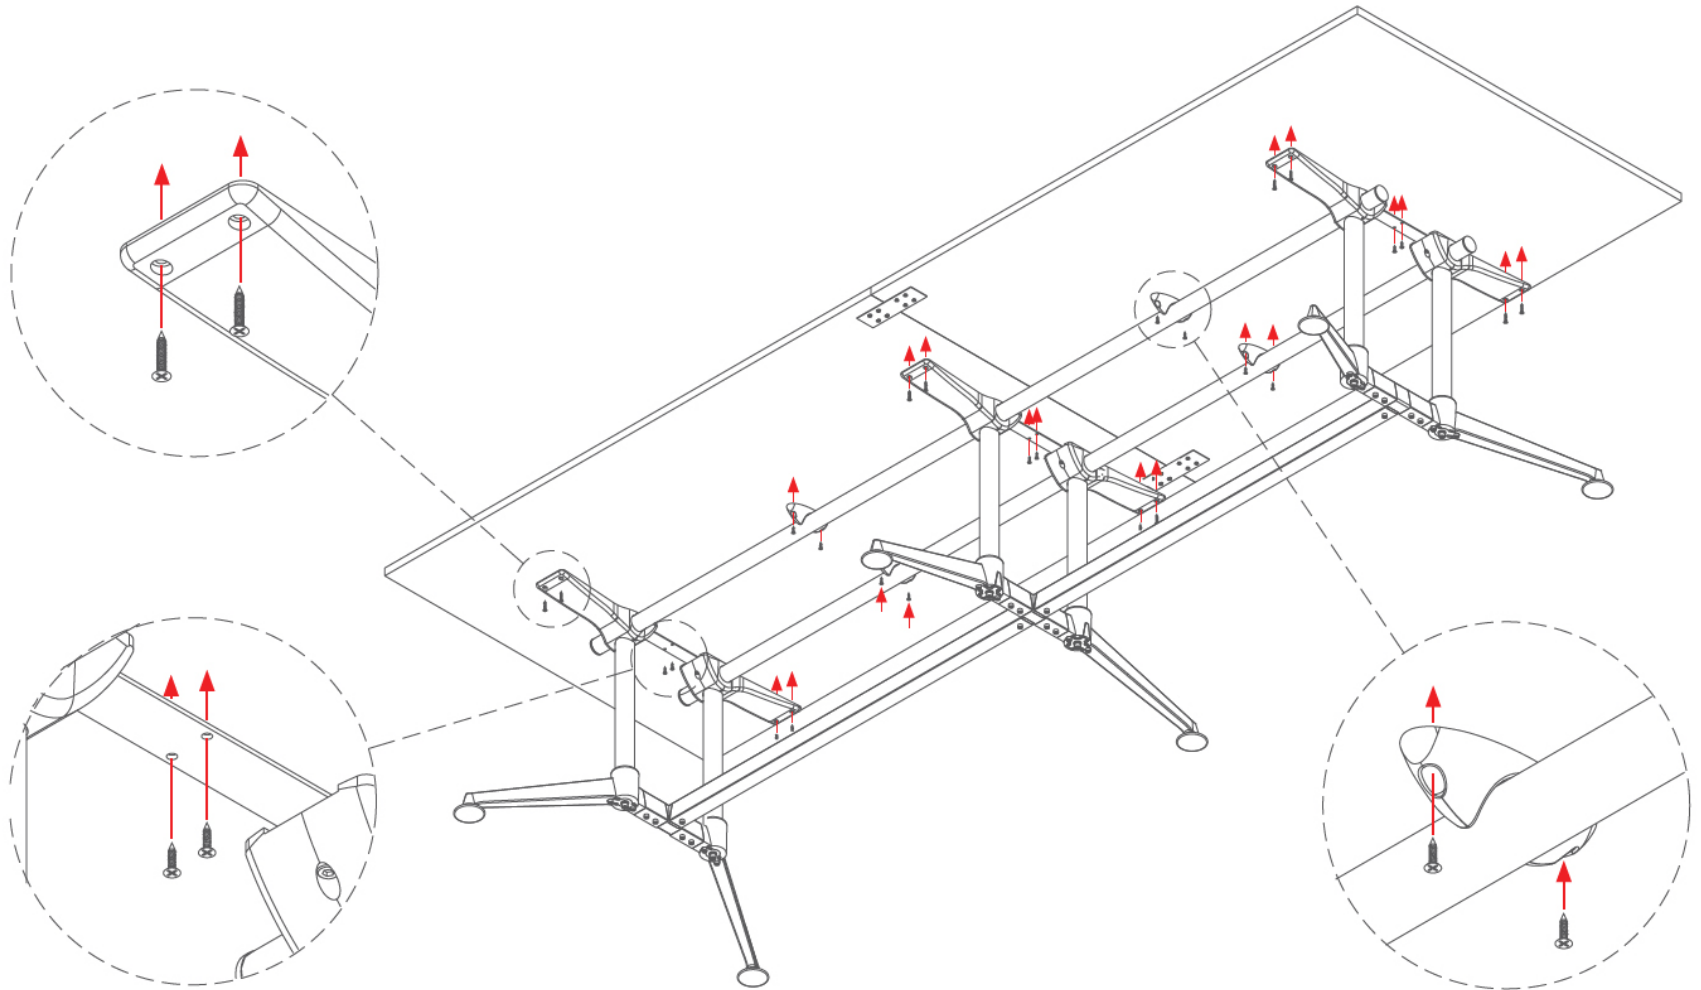

ASSEMBLY INSTRUCTIONS

Black Jack Premium Boardroom Table

3600x1200

www.jasonl.com.au

Need help!
Call us on
1300 527 665

jason.l
your office furniture mate

Step 14

12 - M5 x 25mm Self Tapping

14 - M4 x 20mm Self Tapping

ASSEMBLY INSTRUCTIONS

**Black Jack Premium
Boardroom Table
3600x1200**

www.jasonl.com.au

Need help!
Call us on
1300 527 665

jason.l
your office furniture mate