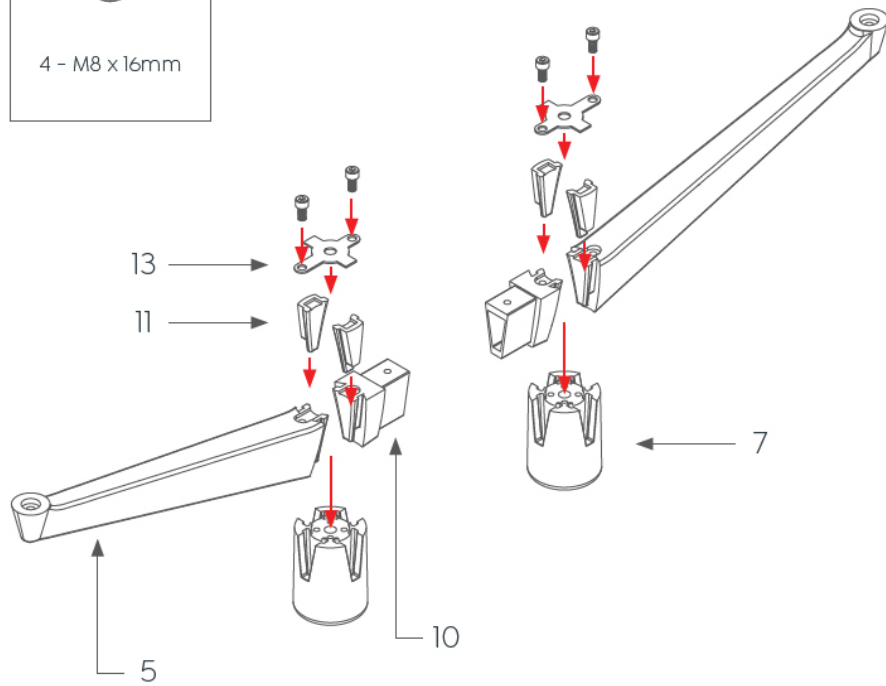

ASSEMBLY INSTRUCTIONS

Black Jack Premium Boardroom Table 3600x1200

www.jasonl.com.au

Need help!
Call us on
1300 527 665

jason.l
your office furniture mate

Step 03

Mid Leg Assembly