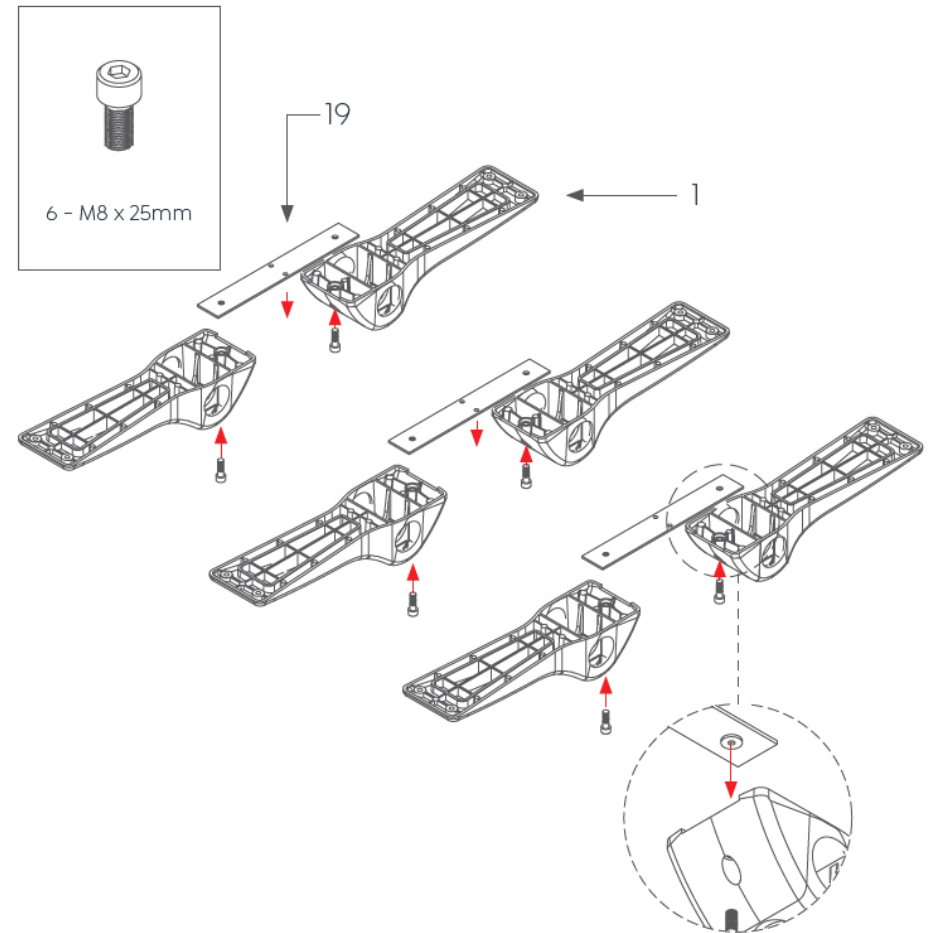

Mid Leg Assembly

ASSEMBLY INSTRUCTIONS

Black Jack Premium Boardroom Table 3600x1200

www.jasonl.com.au

Need help!
Call us on
1300 527 665

jason.l
your office furniture mate

Step 05

Step 06