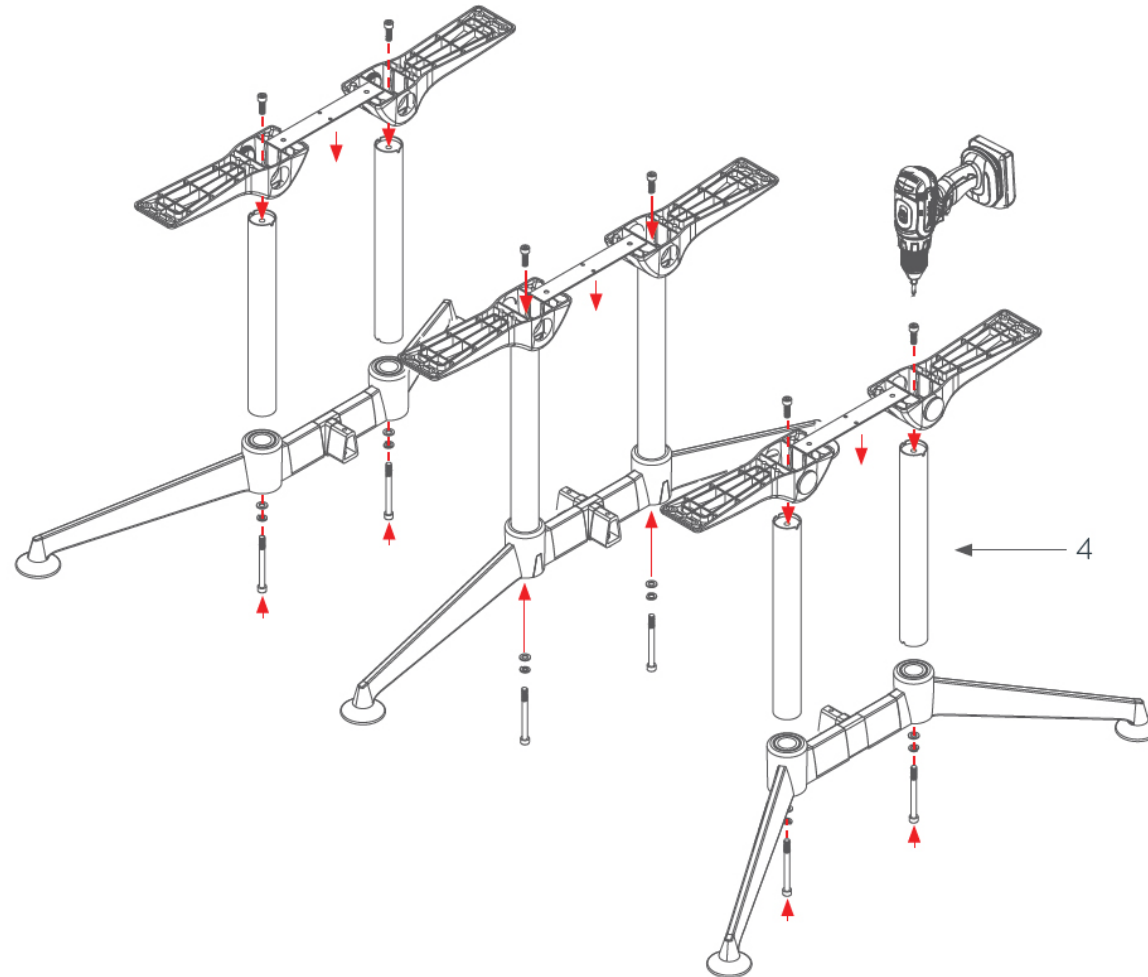

ASSEMBLY INSTRUCTIONS

Black Jack Premium Boardroom Table 3600x1200

www.jasonl.com.au

Need help!
Call us on
1300 527 665

jason.l
your office furniture mate

Step 07

ASSEMBLY INSTRUCTIONS

Black Jack Premium Boardroom Table 3600x1200