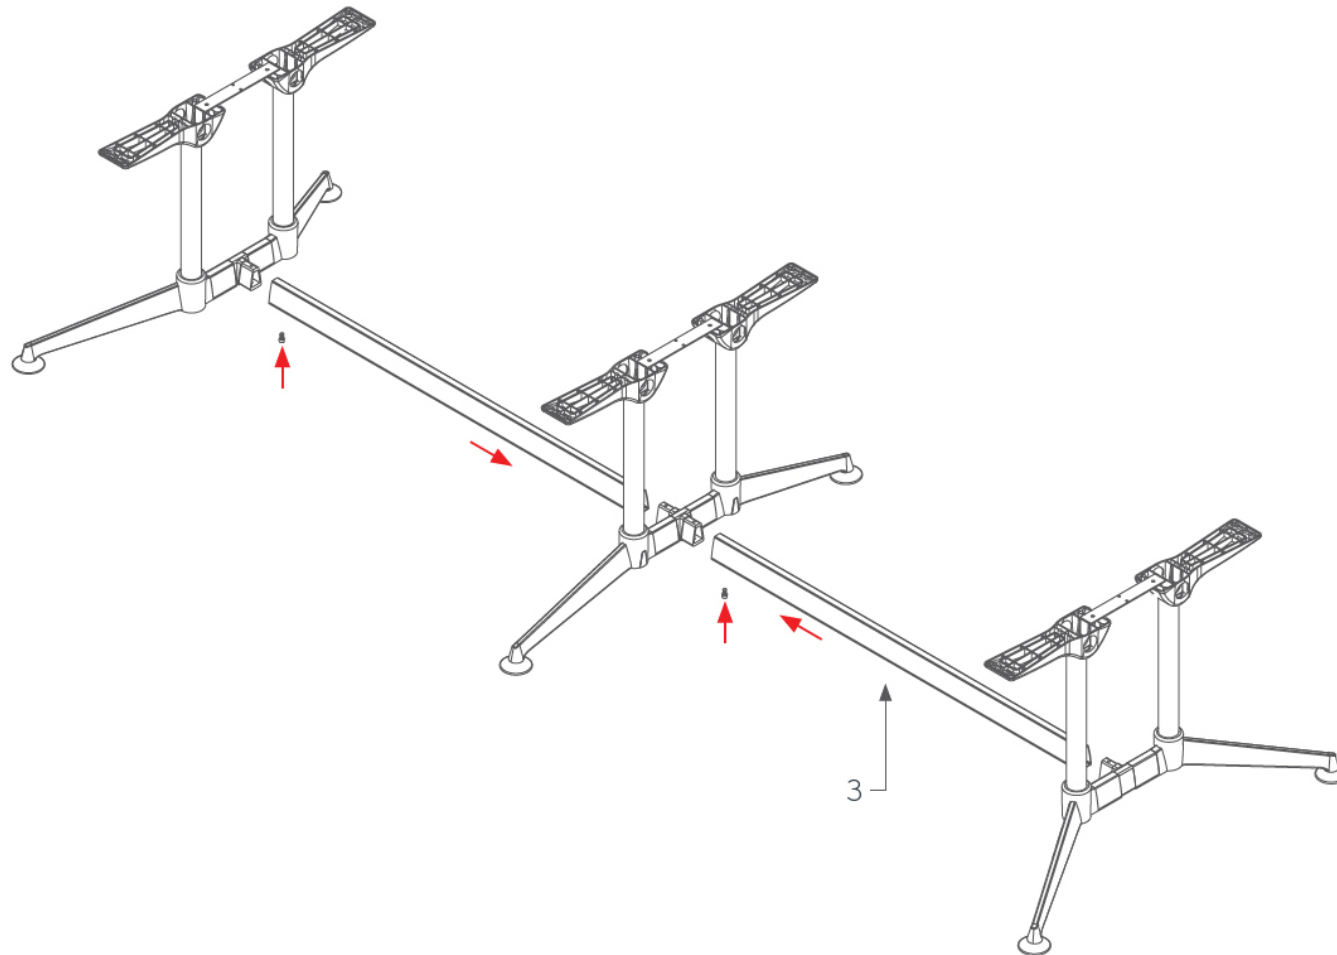

ASSEMBLY INSTRUCTIONS

Black Jack Premium Boardroom Table 3600x1200

www.jasonl.com.au

Need help!
Call us on
1300 527 665

jason.l
your office furniture mate

Step 08