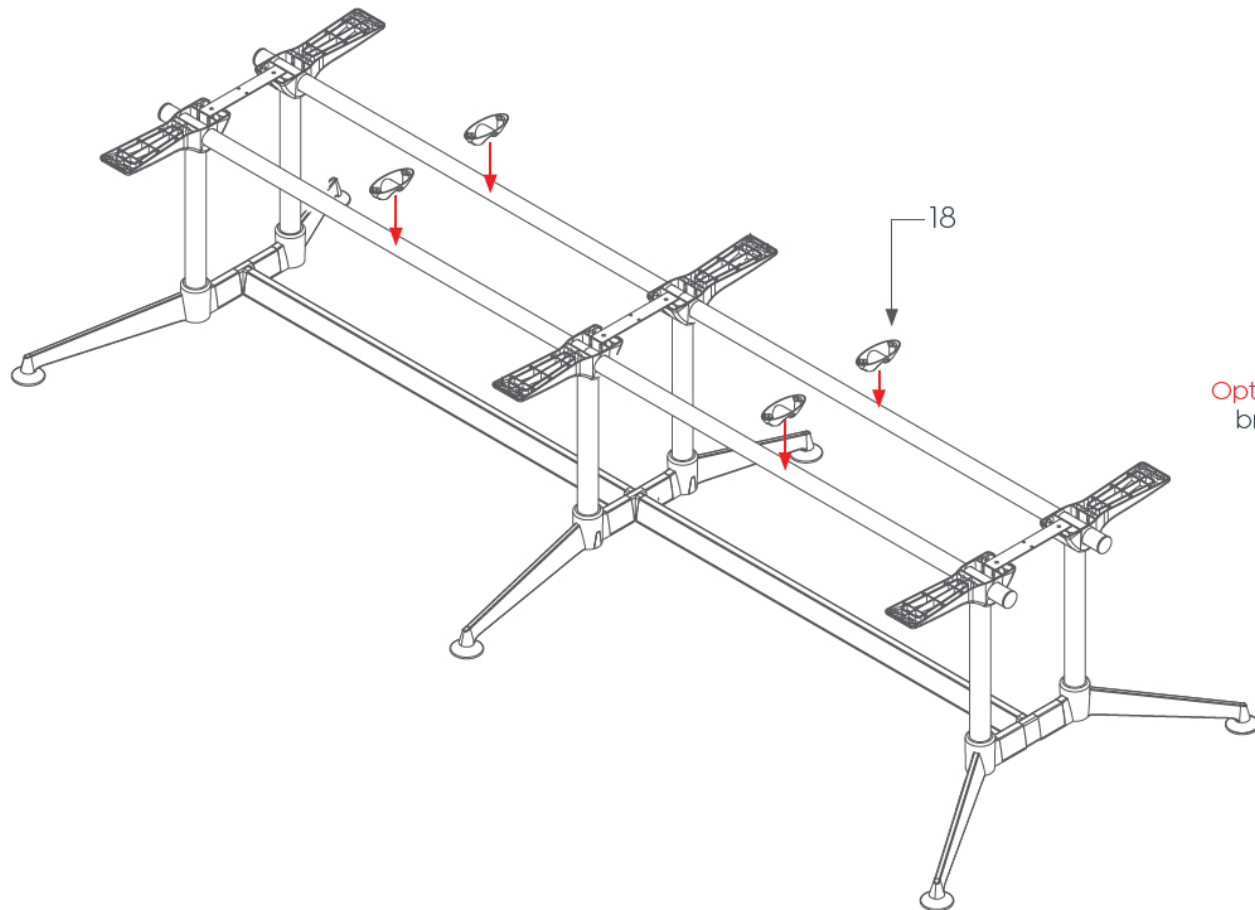

ASSEMBLY INSTRUCTIONS

Black Jack Premium Boardroom Table 3600x1200

www.jasonl.com.au

Need help!
Call us on
1300 527 665

jason.l
your office furniture mate

Step 12

Optional: For extra strength, the plastic support brackets can be screwed onto the top rails.