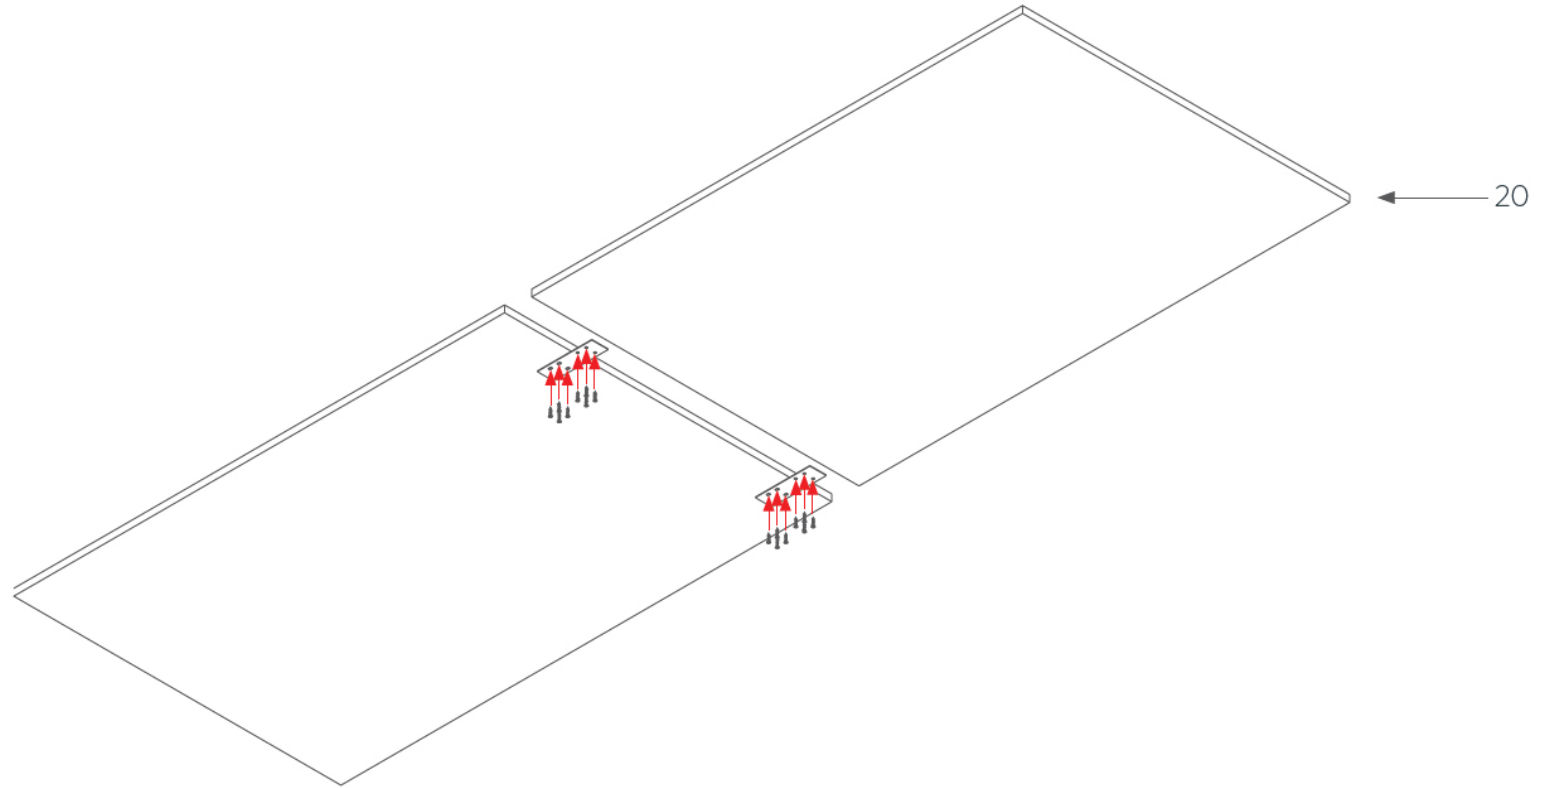

ASSEMBLY INSTRUCTIONS

Black Jack Premium Boardroom Table 3600x1200

www.jasonl.com.au

Need help!
Call us on
1300 527 665

jason.l
your office furniture mate

Step 13

For multi piece worksurfaces.
This should be done with the worksurface sitting on the frame in its final position.