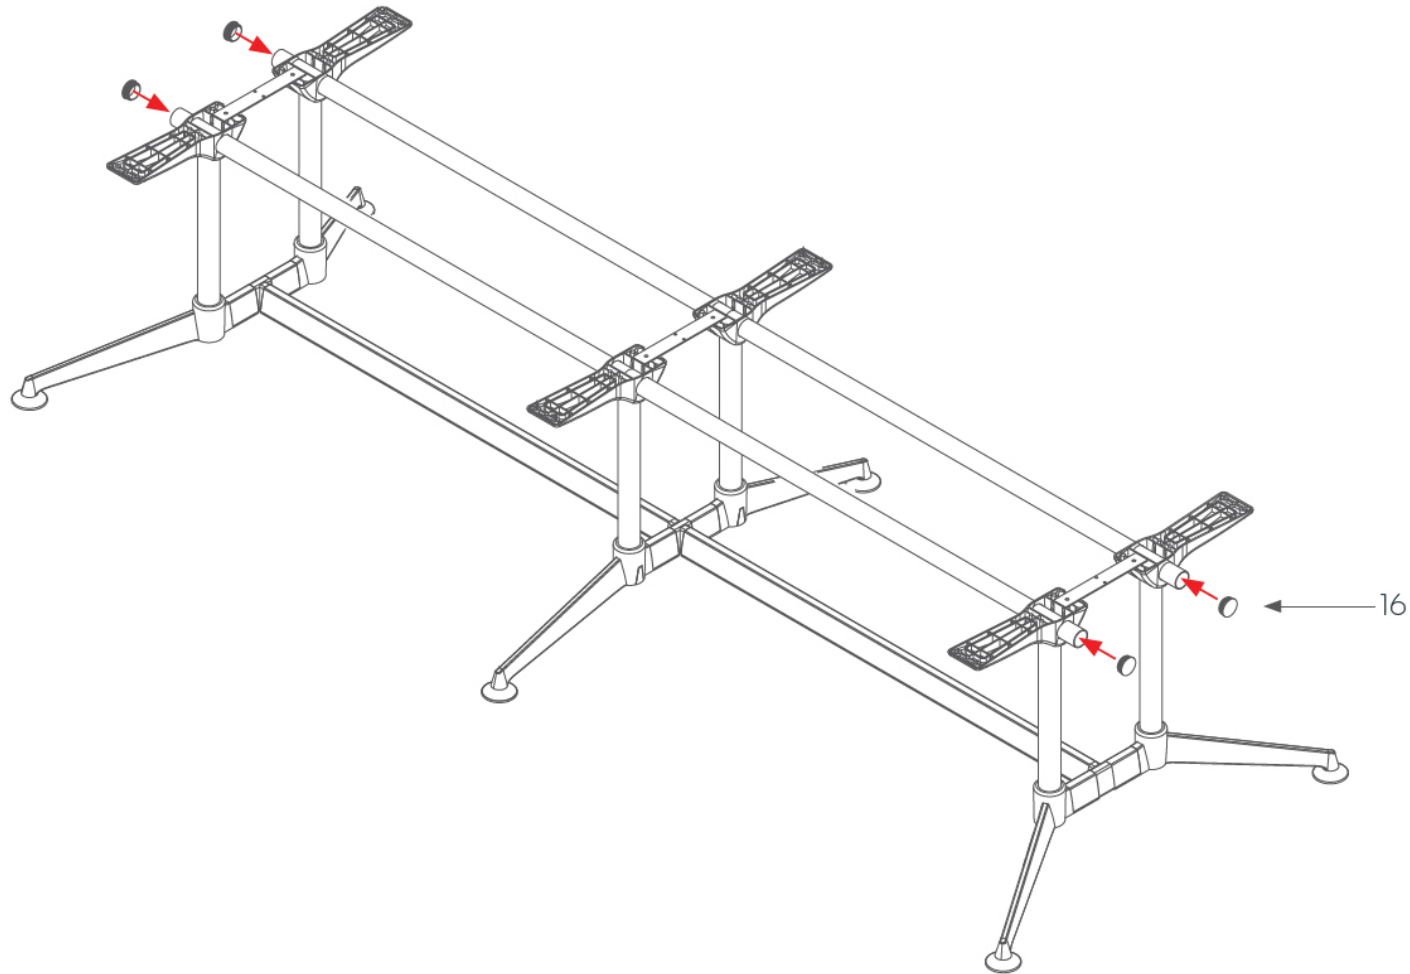

ASSEMBLY INSTRUCTIONS

Black Jack Premium Boardroom Table 3600x1200

www.jasonl.com.au

Need help!
Call us on
1300 527 665

jason.l
your office furniture mate

Step 11

* Tighten all small grub screws located on the bottom of each upper wrist.