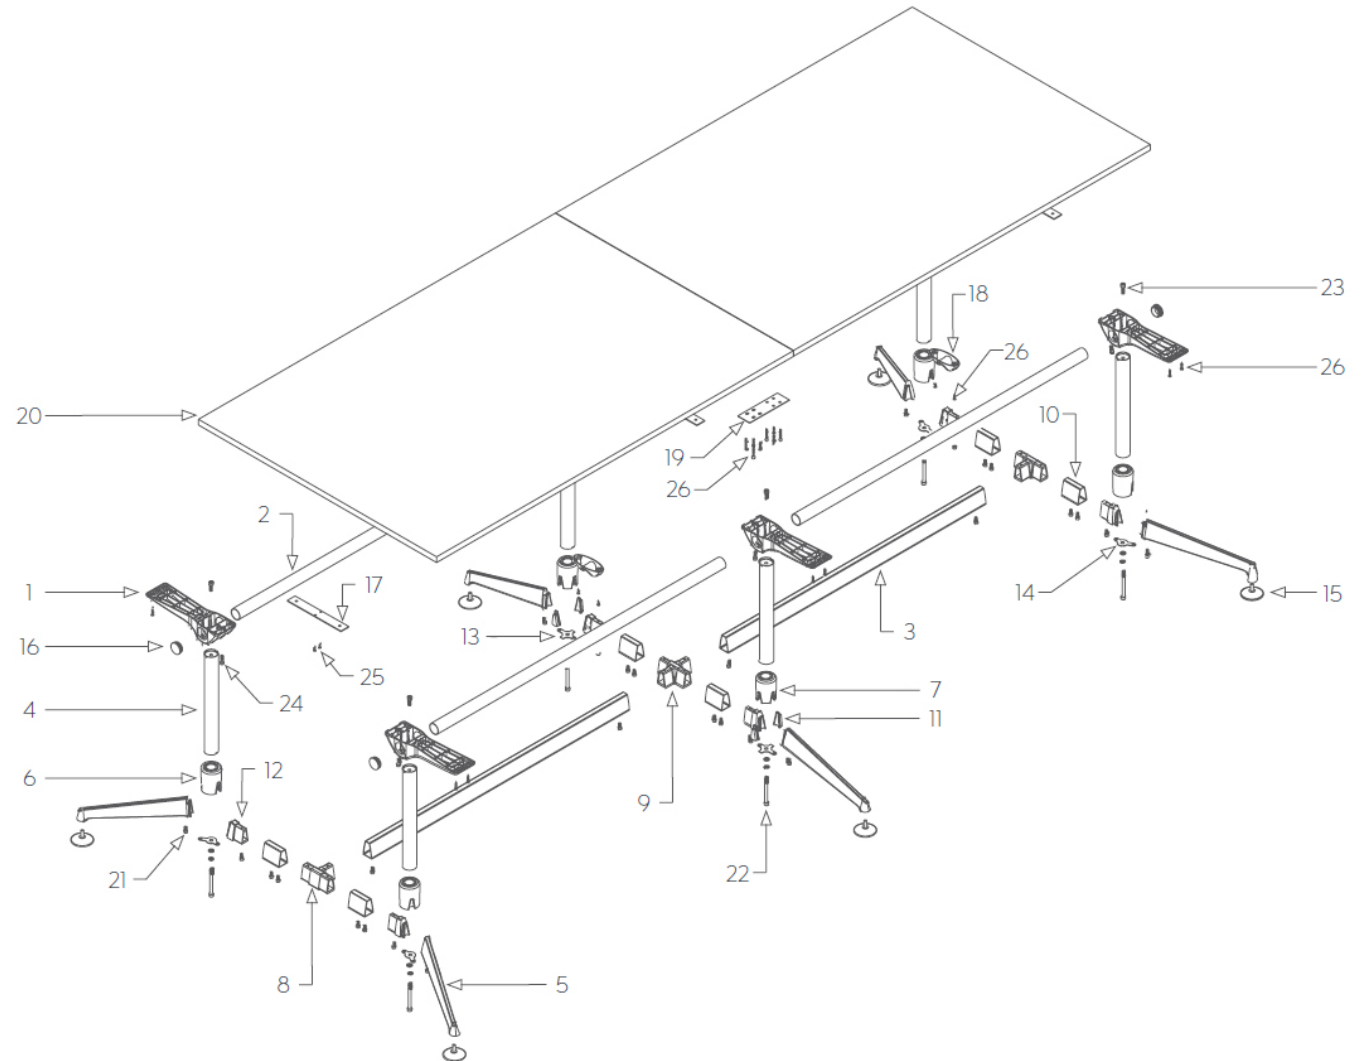

www.jasonl.com.au

Need help!
Call us on
1300 527 665

jason.l
your office furniture mate

Components	QTY	Part No.
1 Die Cast Upper Wrist	x6	MODZA06
2 Top Rail	x4	FWTOPRAIL
3 Bottom Rail	x2	FWBOTRAIL
4 Leg-Pole Tube Ø51	x6	MODZA22-695
5 Large Foot	x6	MODZA12
6 150° Collar	x4	MODZA02
7 Cross Collar	x2	MODZA01
8 Bottom T-Connector	x2	MODZA07
9 Bottom Cross Connector	x1	MODZA08
10 T-Tube	x6	FW...SET
11 Collar Plug	x4	MODZA15
12 Collar Connector	x6	MODZA09
13 Minus Gasket	x2	MODZA27
14 150° Gasket	x4	MODZA28
15 Foot Glide	x6	MODZA25
16 Top Rail Cap	x4	MODZA18
17 Steel Wrist Wrap	x3	FW...SET
18 Plastic Support	x4	MODZA16
19 Table Top Bracket Plate	x2	(Not supplied if frame only)
20 Worktop	x2	

Screws	QTY
21 M8 x 16mm	x28
22 M10 x 110mm	x6
23 M8 x 30mm	x6
24 M8 x 25mm	x6
25 M5 x 30mm Self Tapping	x12
26 M5 x 20mm Self Tapping (For Bracket Plate)	x20

Tools Required: Powered Screwdriver

ASSEMBLY INSTRUCTIONS