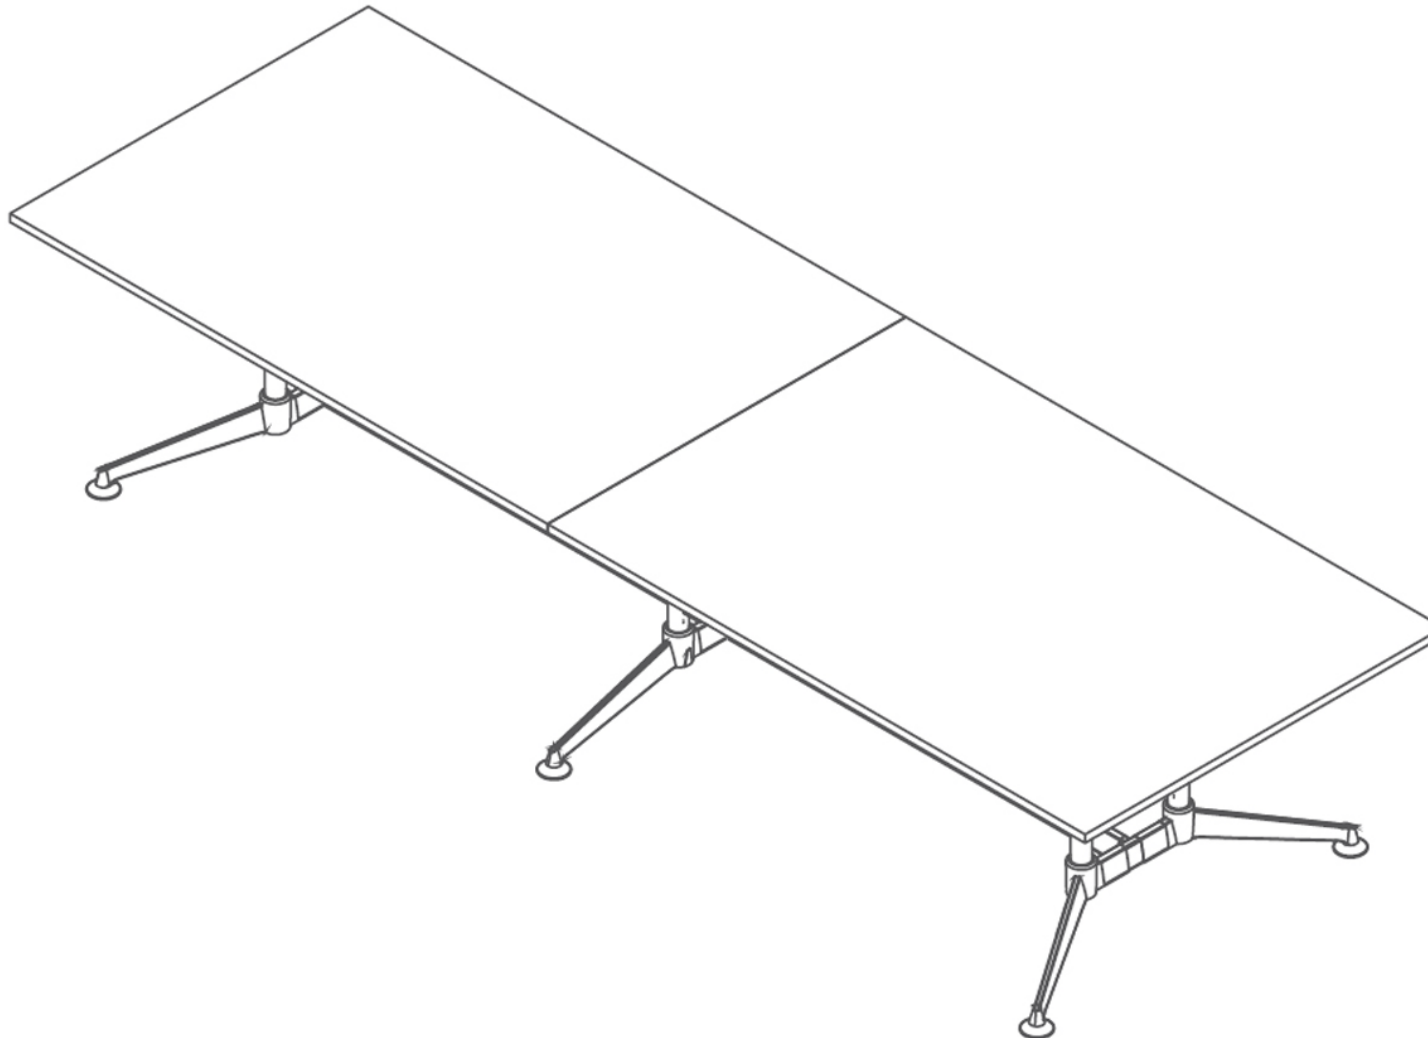

ASSEMBLY INSTRUCTIONS

**Black Jack Premium
Boardroom Table
3600x1200**

www.jasonl.com.au

Need help!
Call us on
1300 527 665

jason.l
your office furniture mate

ASSEMBLY INSTRUCTIONS

Black Jack Premium Boardroom Table 3600x1200

www.jasonl.com.au

Need help!
Call us on
1300 527 665

jason.l
your office furniture mate

Components	QTY	Part No.
1 Die Cast Upper Wrist	x6	MODZA06
2 Top Rail	x4	FWTOPRAIL
3 Bottom Rail	x2	FWBOTRAIL
4 Leg-Pole Tube Ø51	x6	MODZA22-695
5 Large Foot	x6	MODZA12
6 150° Collar	x4	MODZA02
7 Cross Collar	x2	MODZA01
8 Bottom T-Connector	x2	MODZA07
9 Bottom Cross Connector	x1	MODZA08
10 T-Tube	x6	FW...SET
11 Collar Plug	x4	MODZA15
12 Collar Connector	x6	MODZA09
13 Minus Gasket	x2	MODZA27
14 150° Gasket	x4	MODZA28
15 Foot Glide	x6	MODZA25
16 Top Rail Cap	x4	MODZA18
17 Steel Wrist Wrap	x3	FW...SET
18 Plastic Support	x4	MODZA16
19 Table Top Bracket Plate	x2	(Not supplied if frame only)
20 Worktop	x2	