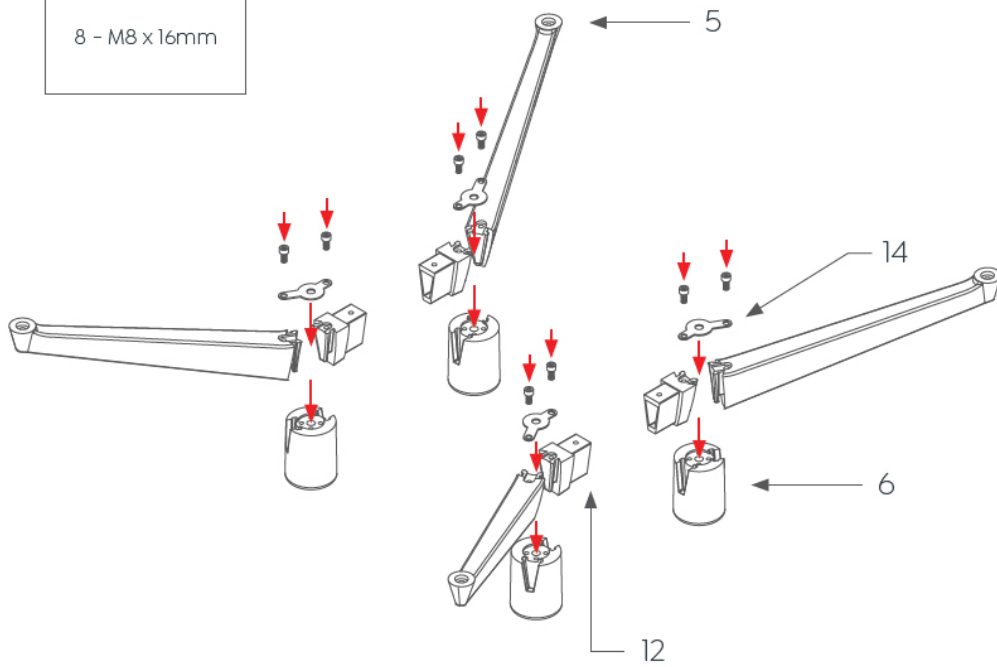

ASSEMBLY INSTRUCTIONS

Black Jack Premium Boardroom Table 3600x1200

www.jasonl.com.au

Need help!
Call us on
1300 527 665

jason.l
your office furniture mate

Step 01

End Leg Assembly