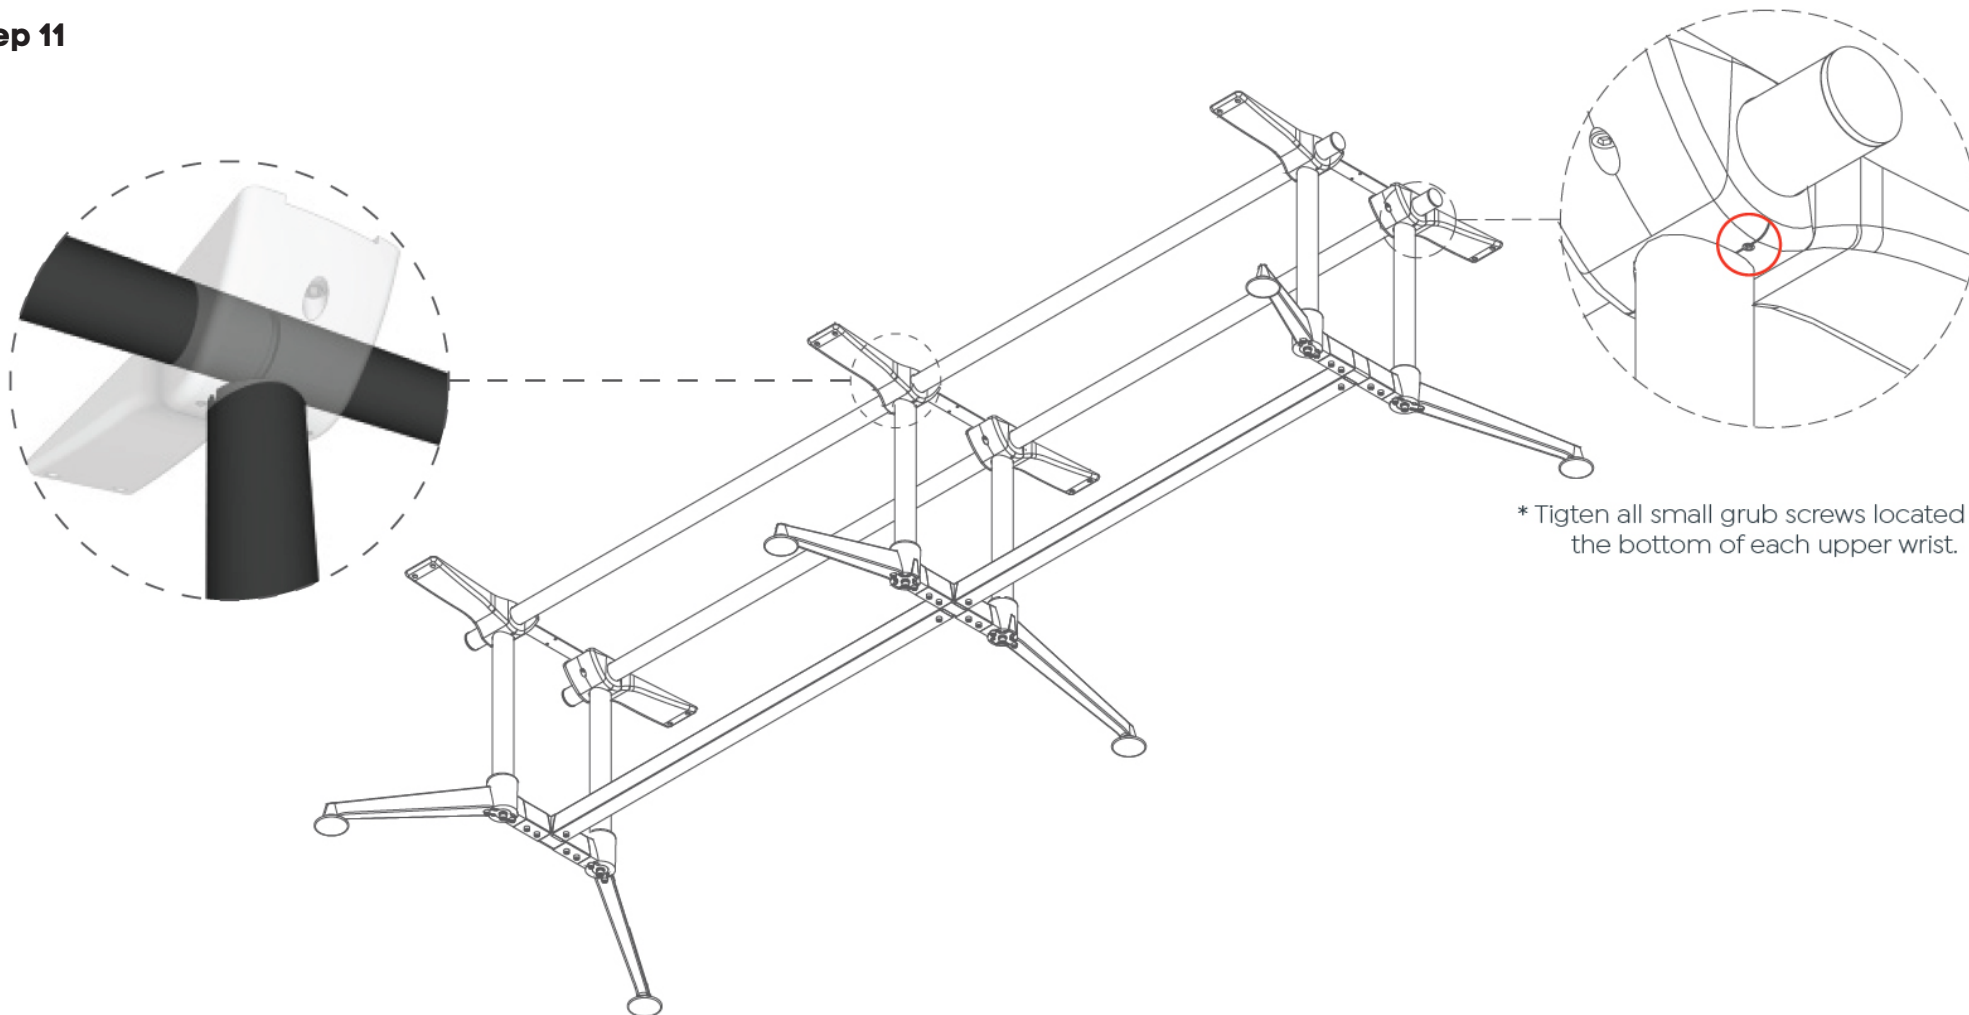

ASSEMBLY INSTRUCTIONS

Black Jack Premium Boardroom Table 3600x1200

www.jasonl.com.au

Need help!
Call us on
1300 527 665

jason.l
your office furniture mate

Step 11

* Tighten all small grub screws located on the bottom of each upper wrist.