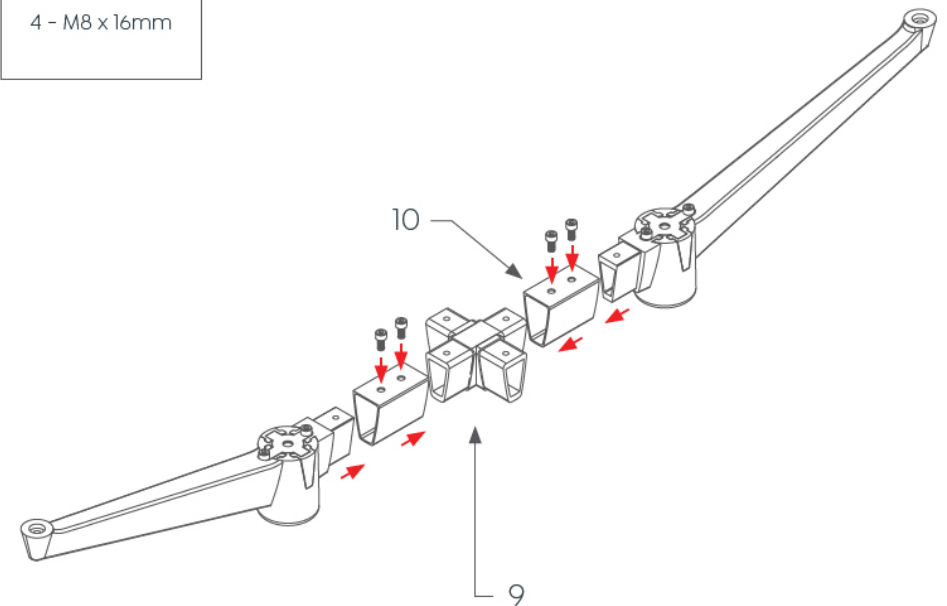

Step 04

Mid Leg Assembly