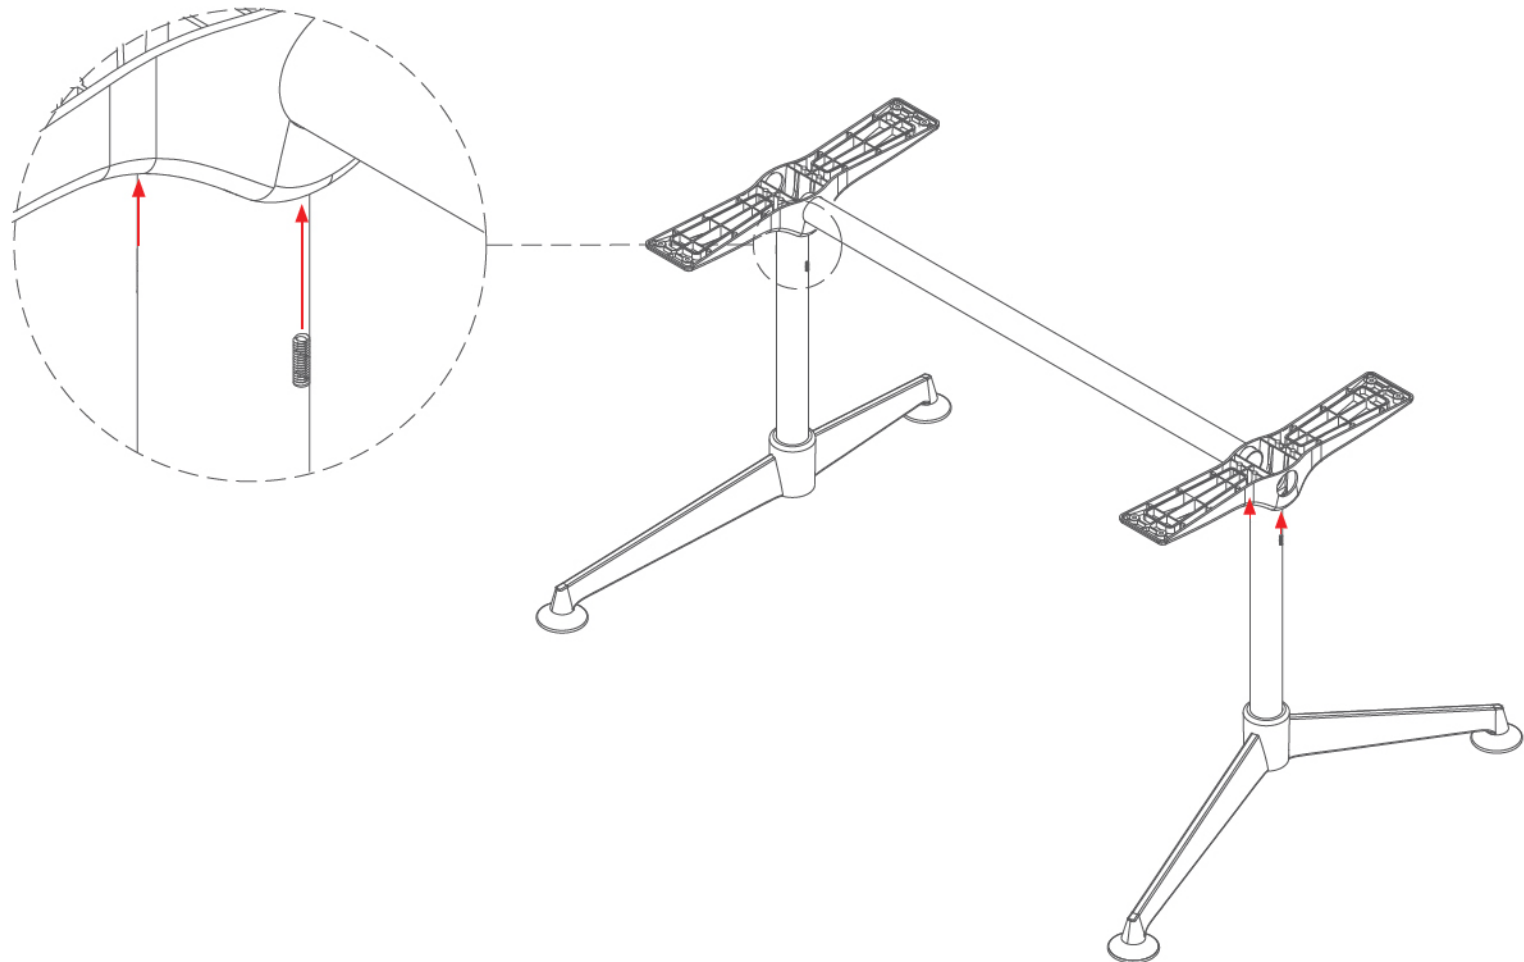

ASSEMBLY INSTRUCTIONS

Black Jack Premium Boardroom Table 1200x1200

www.jasonl.com.au

Need help!

Call us on
1300 527 665

jason.l
your office furniture mate

STEP 4: