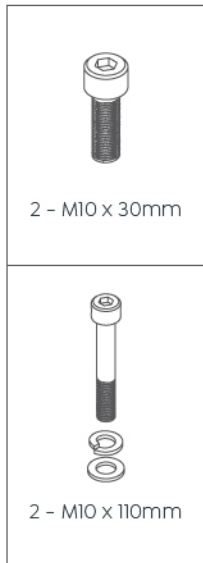

www.jasonl.com.au

Need help!
Call us on
1300 527 665

jason.l
your office furniture mate

Components

	QTY	Part No.
1 Die Cast Upper Wrist	x2	MODZA06
2 Top Rail	x1	FWTOPRAIL
3 Leg-Pole Tube Ø51	x2	
4 Large Foot	x4	MODZA12
5 Foot Glide	x4	MODZA25
6 Top Rail Plastic Plug	x2	MODZA18
7 150° Collar	x2	MODZA02
8 150° Gasket	x2	
9 Plastic Support	x1	MODZA16
10 Worktop	x1	

www.jasonl.com.au

Need help!

Call us on
1300 527 665

jason.l
your office furniture mate

STEP 2:

ASSEMBLY INSTRUCTIONS

Black Jack Premium Boardroom Table 1200x1200

www.jasonl.com.au