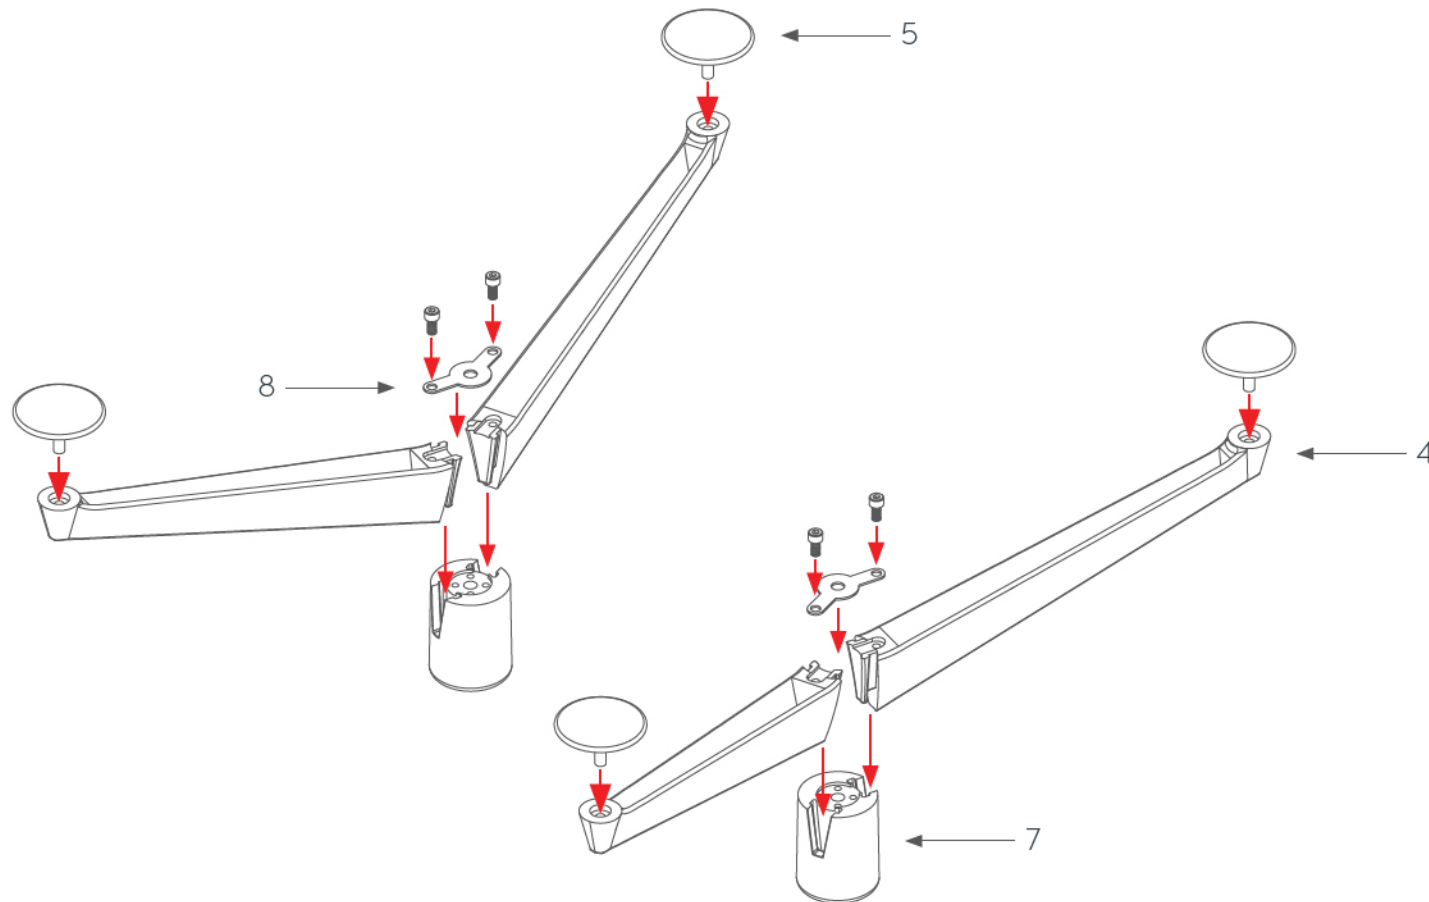

ASSEMBLY INSTRUCTIONS

Black Jack Premium Boardroom Table 1200x1200

www.jasonl.com.au

Need help!

Call us on
1300 527 665

jason.l
your office furniture mate

STEP 1: