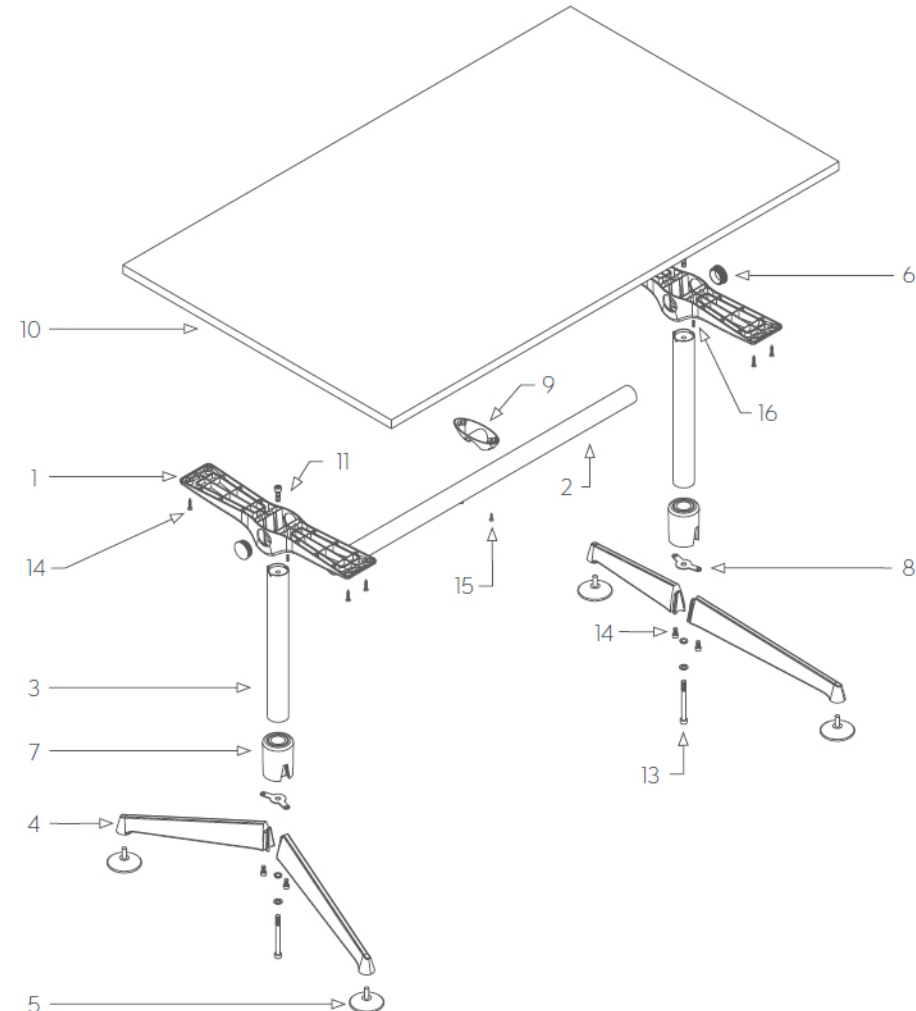

www.jasonl.com.au

Need help!
Call us on
1300 527 665

jason.l
your office furniture mate

Components

	QTY	Part No.
1 Die Cast Upper Wrist	x2	MODZA06
2 Top Rail	x1	FWTOPRAIL
3 Leg-Pole Tube Ø51	x2	
4 Large Foot	x4	MODZA12
5 Foot Glide	x4	MODZA25
6 Top Rail Plastic Plug	x2	MODZA18
7 150° Collar	x2	MODZA02
8 150° Gasket	x2	
9 Plastic Support	x1	MODZA16
10 Worktop	x1	

Screws

	QTY
11 M10 x 30mm	x2
12 M10 x 110mm	x2
13 M8 x 16mm	x4
14 M5 x 25mm Self Tapping	x8
15 M4 x 20mm Self Tapping	x2
16 M8 x 16mm Grub Screw	x 4

Tools Required: Powered Screwdriver

ASSEMBLY INSTRUCTIONS