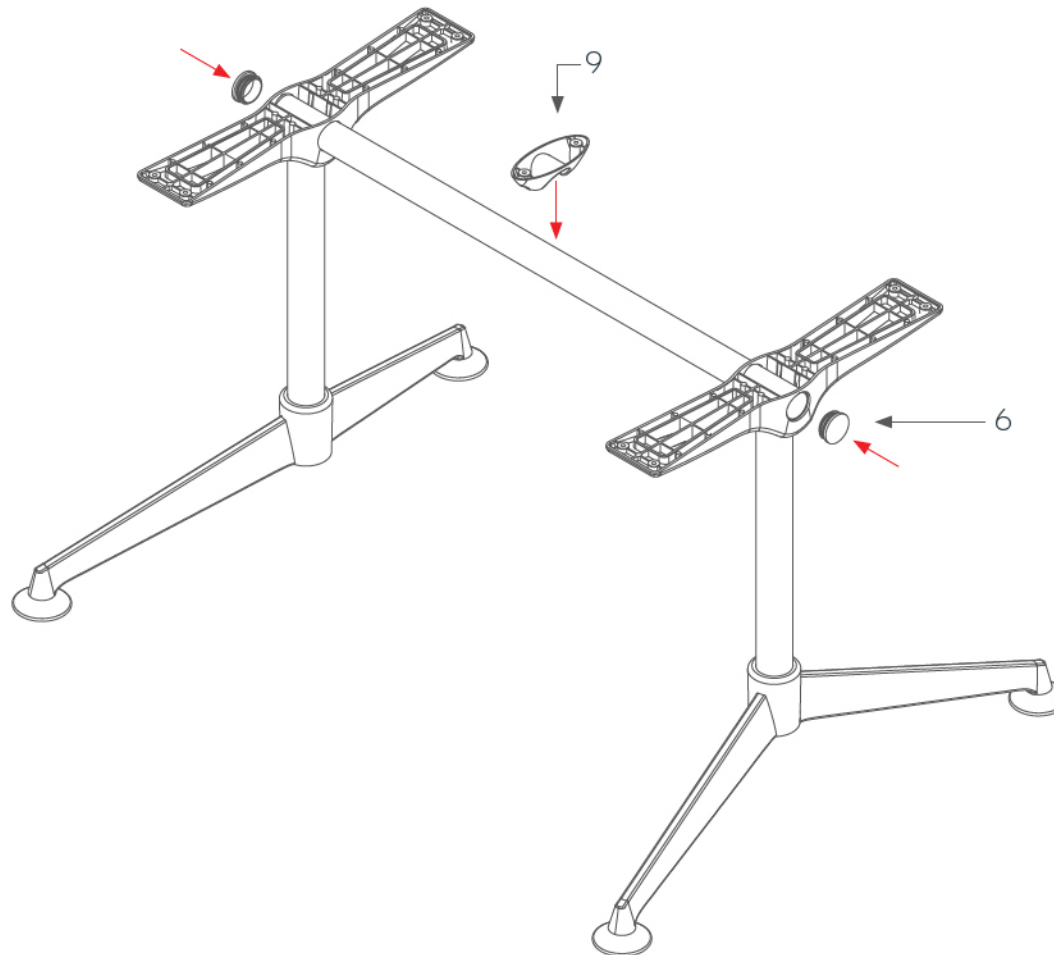

ASSEMBLY INSTRUCTIONS

Black Jack Premium Boardroom Table 1200x1200

www.jasonl.com.au

Need help!

Call us on
1300 527 665

jason.l
your office furniture mate

STEP 5: