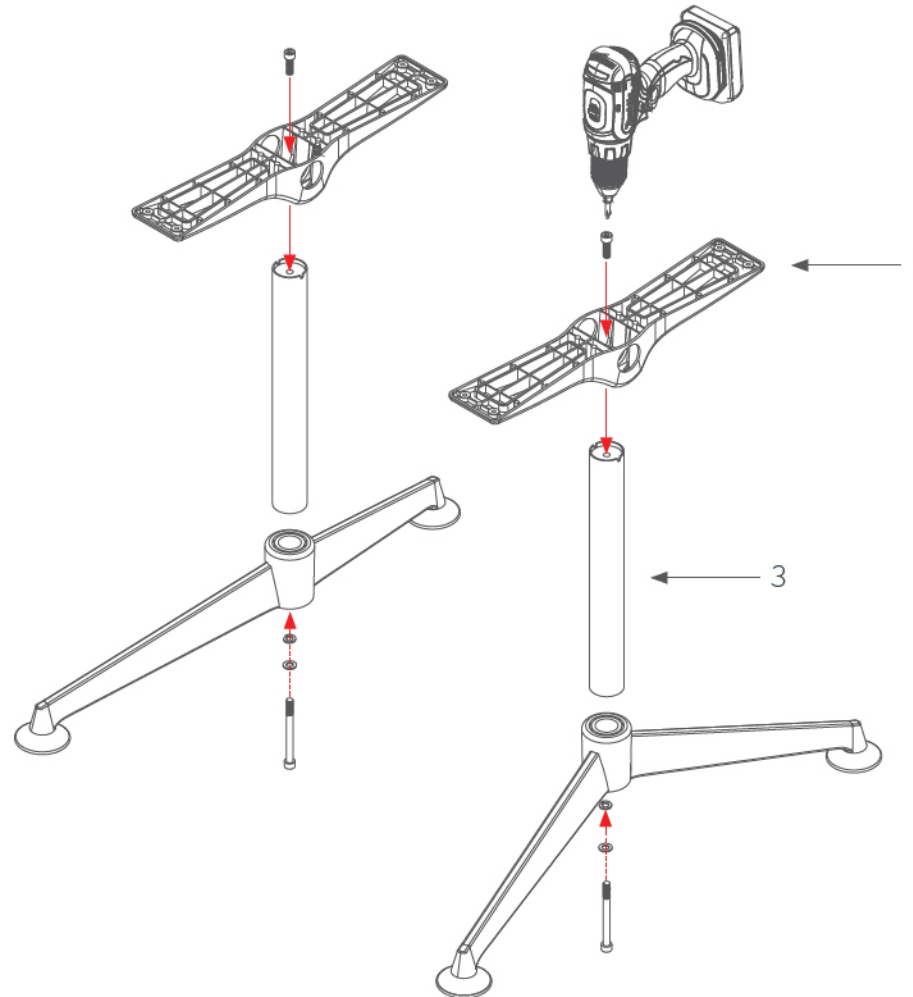

www.jasonl.com.au

Need help!

Call us on
1300 527 665

jason.l
your office furniture mate

STEP 2:

ASSEMBLY INSTRUCTIONS

Black Jack Premium Boardroom Table 1200x1200

www.jasonl.com.au