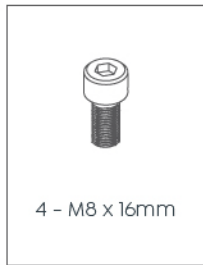

Screws

	QTY
11 M10 x 30mm	x2
12 M10 x 110mm	x2
13 M8 x 16mm	x4
14 M5 x 25mm Self Tapping	x8
15 M4 x 20mm Self Tapping	x2
16 M8 x 16mm Grub Screw	x 4

Tools Required: Powered Screwdriver

ASSEMBLY INSTRUCTIONS

Black Jack Premium Boardroom Table 1200x1200

www.jasonl.com.au

Need help!

Call us on
1300 527 665

jason.l
your office furniture mate

STEP 1:

ASSEMBLY INSTRUCTIONS

Black Jack Premium Boardroom Table 1200x1200