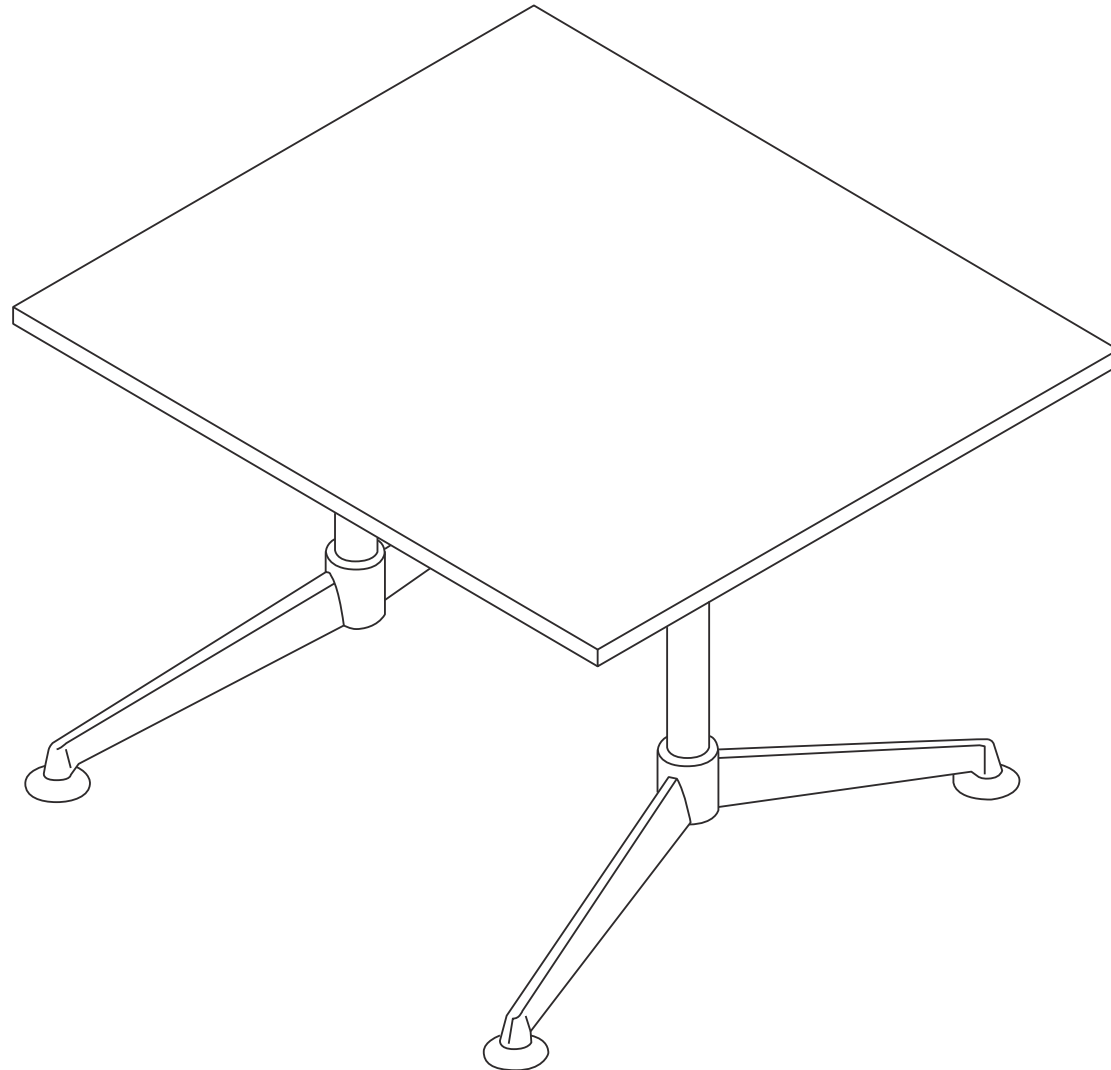

ASSEMBLY INSTRUCTIONS

**Black Jack Premium
Boardroom Table
1200x1200**

www.jasonl.com.au

Need help!

Call us on
1300 527 665

jason.l
your office furniture mate

ASSEMBLY INSTRUCTIONS

Black Jack Premium Boardroom Table 1200x1200

www.jasonl.com.au

Need help!
Call us on
1300 527 665

jason.l
your office furniture mate

Components

	QTY	Part No.
1 Die Cast Upper Wrist	x2	MODZA06
2 Top Rail	x1	FWTOPRAIL
3 Leg-Pole Tube Ø51	x2	
4 Large Foot	x4	MODZA12
5 Foot Glide	x4	MODZA25
6 Top Rail Plastic Plug	x2	MODZA18
7 150° Collar	x2	MODZA02
8 150° Gasket	x2	
9 Plastic Support	x1	MODZA16
10 Worktop	x1	