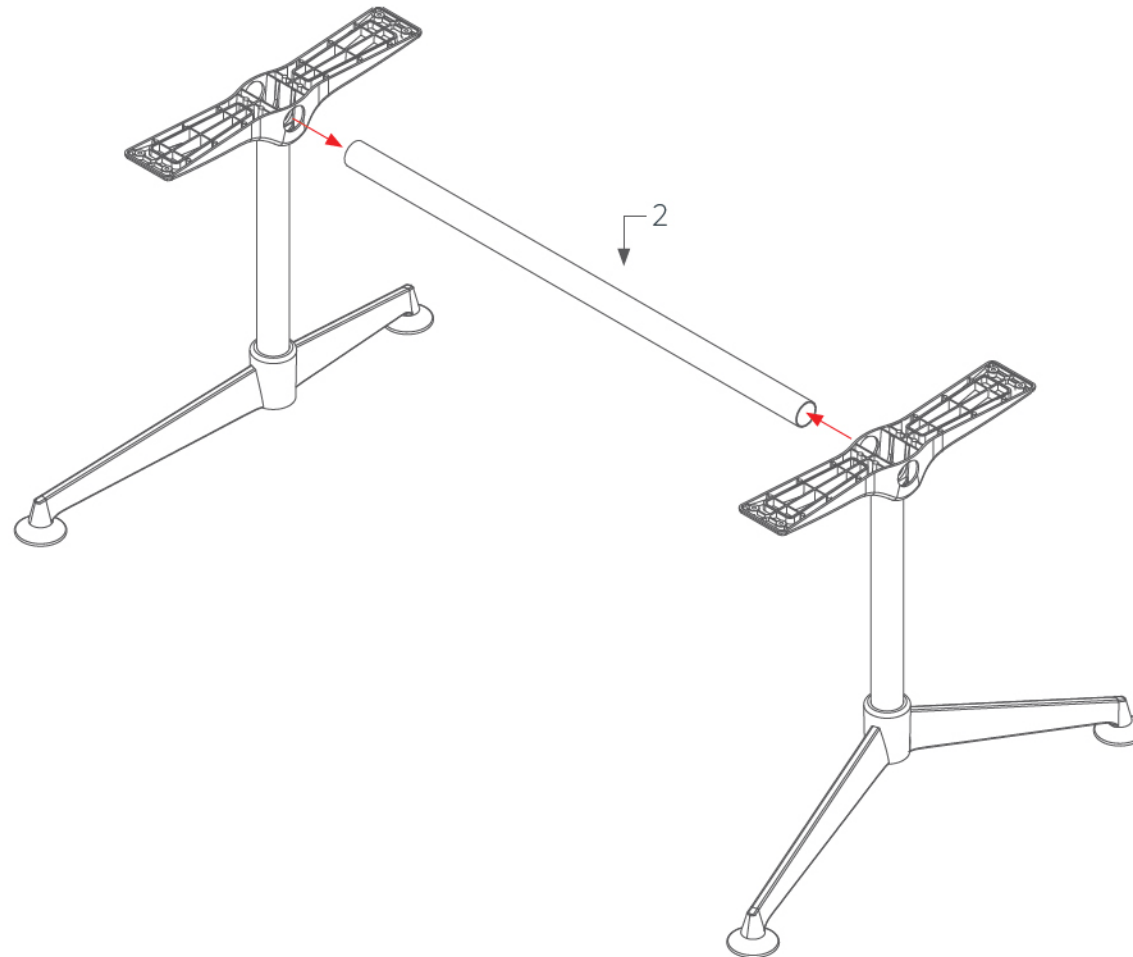

ASSEMBLY INSTRUCTIONS

Black Jack Premium Boardroom Table 1200x1200

www.jasonl.com.au

Need help!

Call us on
1300 527 665

jason.l
your office furniture mate

STEP 3: