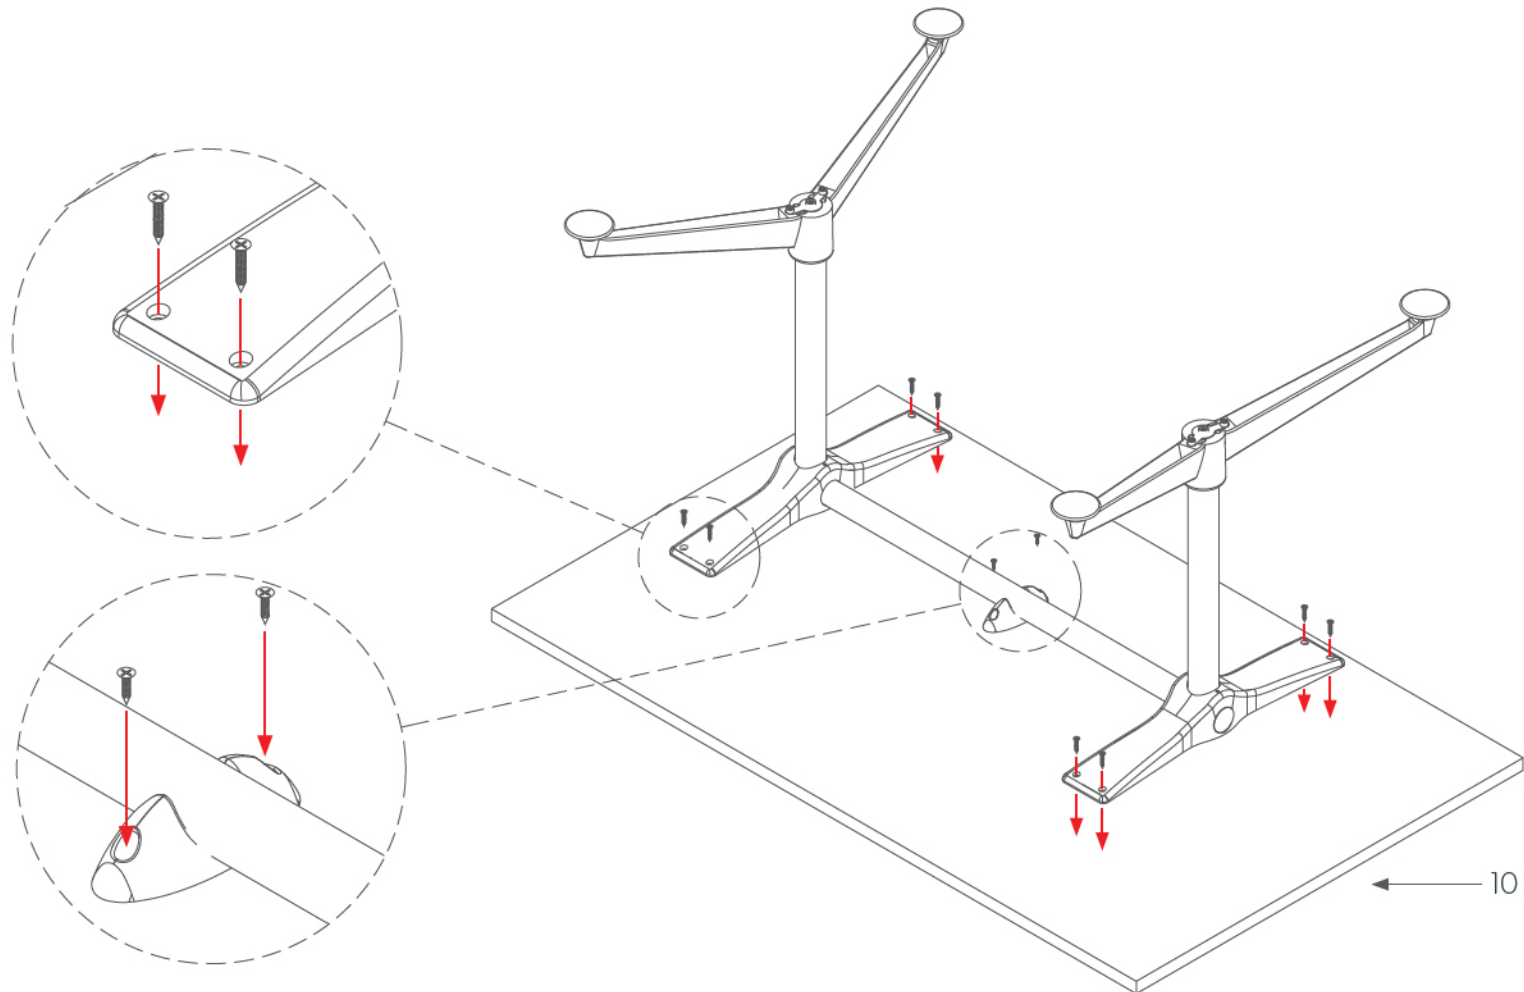

jason.l
your office furniture mate

STEP 5:

ASSEMBLY INSTRUCTIONS

Black Jack Premium Boardroom Table 1200x1200

www.jasonl.com.au

Need help!
Call us on
1300 527 665

jason.l
your office furniture mate

STEP 6:

8 - M5 x 25mm
Self Tapping

2 - M4 x 20mm
Self Tapping

ASSEMBLY INSTRUCTIONS

**Black Jack Premium
Boardroom Table
1200x1200**

www.jasonl.com.au

Need help!
Call us on
1300 527 665

jason.l
your office furniture mate