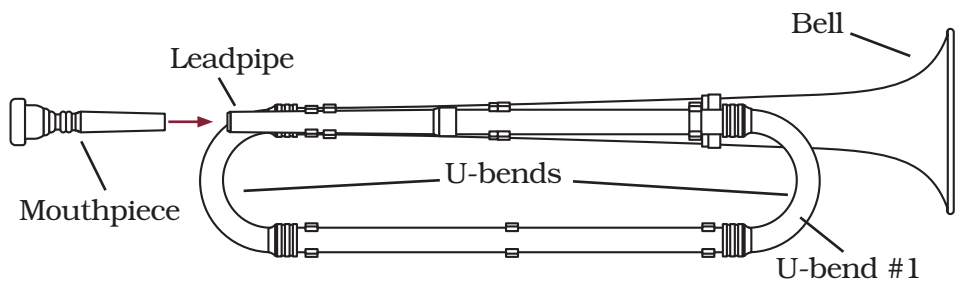

## How to use the *BFB Natural Trumpet*™

1. Insert mouthpiece (as shown above)
2. Play!