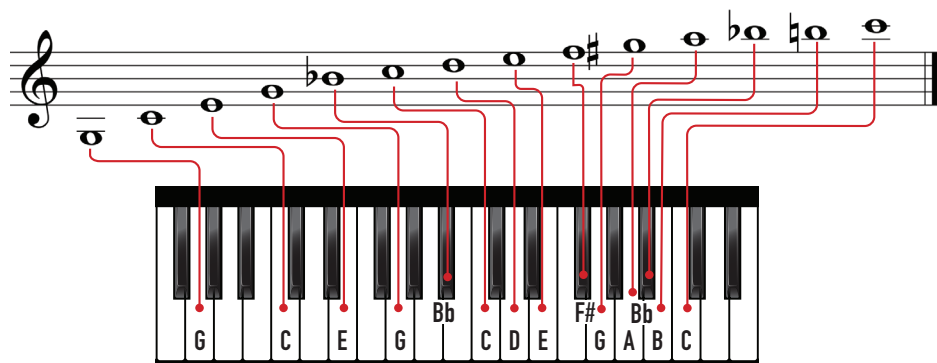

What notes can you play on the *BFB Natural Trumpet*™?

Watch video introduction at: www.bfbnaturaltrumpet.com