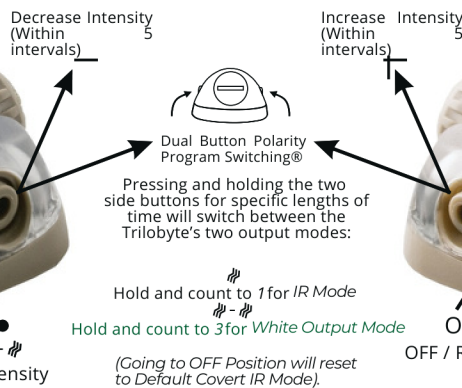

STORAGE TEMPERATURE

ENVIRONMENTAL SEAL
WATERPROOF RATING
VISIBILITY RANGE

Left-side Positions

- Intensity Controls

Functions Diagram

Right-side Positions

- Main functions and OFF switch

Technology

Dual Button Polarity Program Switching®

Separates groups of functions that can be switched between by holding down the two side buttons for specified periods of time.

MultiVibe™ with Positive Tactile Feedback

Product has raised position indicators for easy tactile feedback with fingers in gloves. Product also has vibrating feedback for each position (vibrates once for position 1, twice for position 2, etc.)