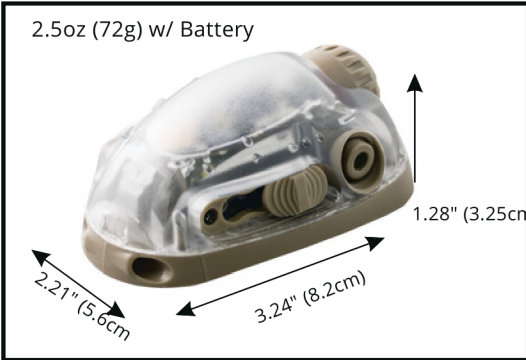

Trilobyte Helmet Light

Base Model; IR & White Output Modes

Tan Model Shown (02900-TAN)

PRODUCT NUMBER: 02900

- 02900-1 IR & RED
- 02900-2 IR & BLUE
- 02900-3 IR & GREEN

TECHNICAL SPECIFICATIONS

BATTERY SOURCE
ATTACHMENT METHOD
HOUSING COLORS AVAILABLE
HOUSING MATERIAL
HOUSING FINISH
DOME LENS MATERIAL
OPERATING TEMPERATURE

One (1) AA Lithium (1.65Vdc) or AA Alkaline (1.5Vdc)
3M Dual Lock (Installed on Base of Unit)
Black and Tan
High Impact Lens with Shock Absorbing Polymer Base
Matte
High Impact Polycarbonate (Textured)
-40 to +60°C with AA Lithium; -20 to +60°C with Alkaline or Rechargeable AA
-40 to +60°C with AA Lithium; -20 to +60°C with Alkaline or Rechargeable AA
Hermetically Sealed Unit with Removable Battery Cap
Ip67
Up to 5km on High Intensity (Visual or Near IR) on a clear dark night (with no moon or contrasting backlighting)

STORAGE TEMPERATURE

ENVIRONMENTAL SEAL
WATERPROOF RATING
VISIBILITY RANGE

Left-side Positions

- Intensity Controls

Functions Diagram

Right-side Positions

- Main functions and OFF switch

Technology