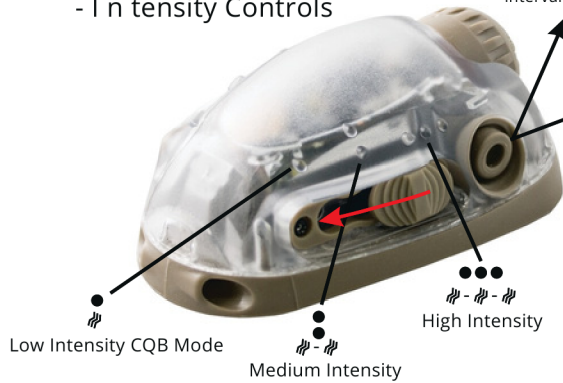

Trilobyte Helmet Light

Base Model; IR & White Output Modes

Tan Model Shown (02900-TAN)

PRODUCT NUMBER: 02900

- 02900-1 IR & RED
- 02900-2 IR & BLUE
- 02900-3 IR & GREEN

TECHNICAL SPECIFICATIONS

BATTERY SOURCE
ATTACHMENT METHOD
HOUSING COLORS AVAILABLE
HOUSING MATERIAL
HOUSING FINISH
DOME LENS MATERIAL
OPERATING TEMPERATURE

One (1) AA Lithium (1.65Vdc) or AA Alkaline (1.5Vdc)
3M Dual Lock (Installed on Base of Unit)
Black and Tan
High Impact Lens with Shock Absorbing Polymer Base
Matte
High Impact Polycarbonate (Textured)
-40 to +60°C with AA Lithium; -20 to +60°C with Alkaline or Rechargeable AA
-40 to +60°C with AA Lithium; -20 to +60°C with Alkaline or Rechargeable AA
Hermetically Sealed Unit with Removable Battery Cap
Ip67
Up to 5km on High Intensity (Visual or Near IR) on a clear dark night (with no moon or contrasting backlighting)

STORAGE TEMPERATURE

ENVIRONMENTAL SEAL
WATERPROOF RATING
VISIBILITY RANGE

Left-side Positions

- Intensity Controls

Functions Diagram

Right-side Positions

- Main functions and OFF switch

Technology

Product has raised position indicators for easy tactile feedback with fingers in gloves. Product also has vibrating feedback for each position (vibrates once for position 1, twice for position 2, etc.)