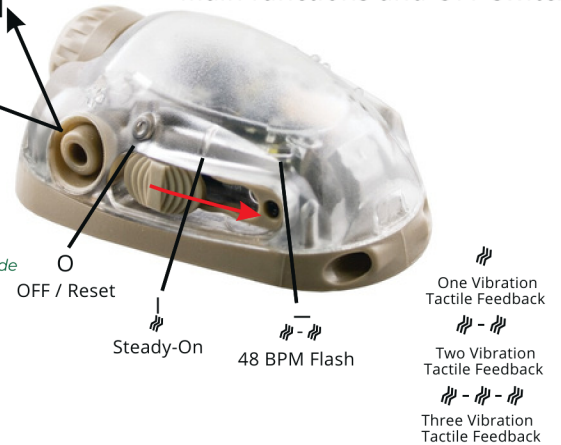

One (1) AA Lithium (1.65Vdc) or AA Alkaline (1.5Vdc)
3M Dual Lock (Installed on Base of Unit)
Black and Tan
High Impact Lens with Shock Absorbing Polymer Base
Matte
High Impact Polycarbonate (Textured)
-40 to +60°C with AA Lithium; -20 to +60°C with Alkaline or Rechargeable AA
-40 to +60°C with AA Lithium; -20 to +60°C with Alkaline or Rechargeable AA
Hermetically Sealed Unit with Removable Battery Cap
Ip67
Up to 5km on High Intensity (Visual or Near IR) on a clear dark night (with no moon or contrasting backlighting)

STORAGE TEMPERATURE

ENVIRONMENTAL SEAL
WATERPROOF RATING
VISIBILITY RANGE

Left-side Positions

- Intensity Controls

Functions Diagram

Right-side Positions

- Main functions and OFF switch

Technology

Dual Button Polarity Program Switching®

Separates groups of functions that can be switched between by holding down the two side buttons for specified periods of time.

MultiVibe™ with Positive Tactile Feedback

Product has raised position indicators for easy tactile feedback with fingers in gloves. Product also has vibrating feedback for each position (vibrates once for position 1, twice for position 2, etc.)