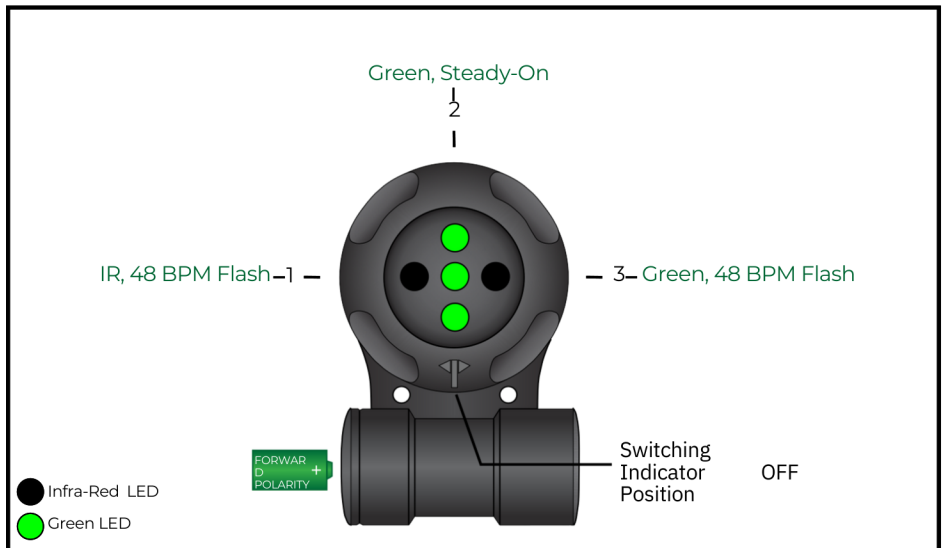

## TECHNICAL SPECIFICATIONS

BATTERY SOURCE	One (1) Lithium 3Vdc (Type: 123A)
OPTIONAL BATTERY	N/A
HOUSING COLORS AVAILABLE	Black or Tan (add -TAN to Product #)
HOUSING MATERIAL	High-Tech Polymer
HOUSING FINISH	Matte
DOME LENS	High Impact Polycarbonate, Clear
OPERATING TEMPERATURE	-20 to +65°C
STORAGE TEMPERATURE	-40 to +80°C
ENVIRONMENTAL SEAL	Fully Encapsulated Unit
WATERPROOF RATING	330Ft (100 Meters)
VISIBILITY RANGE	20 Miles (32km) IR, on a clear dark
SWITCH RING ROTATION	night Clockwise & Counterclockwise

## LIGHT FUNCTIONS