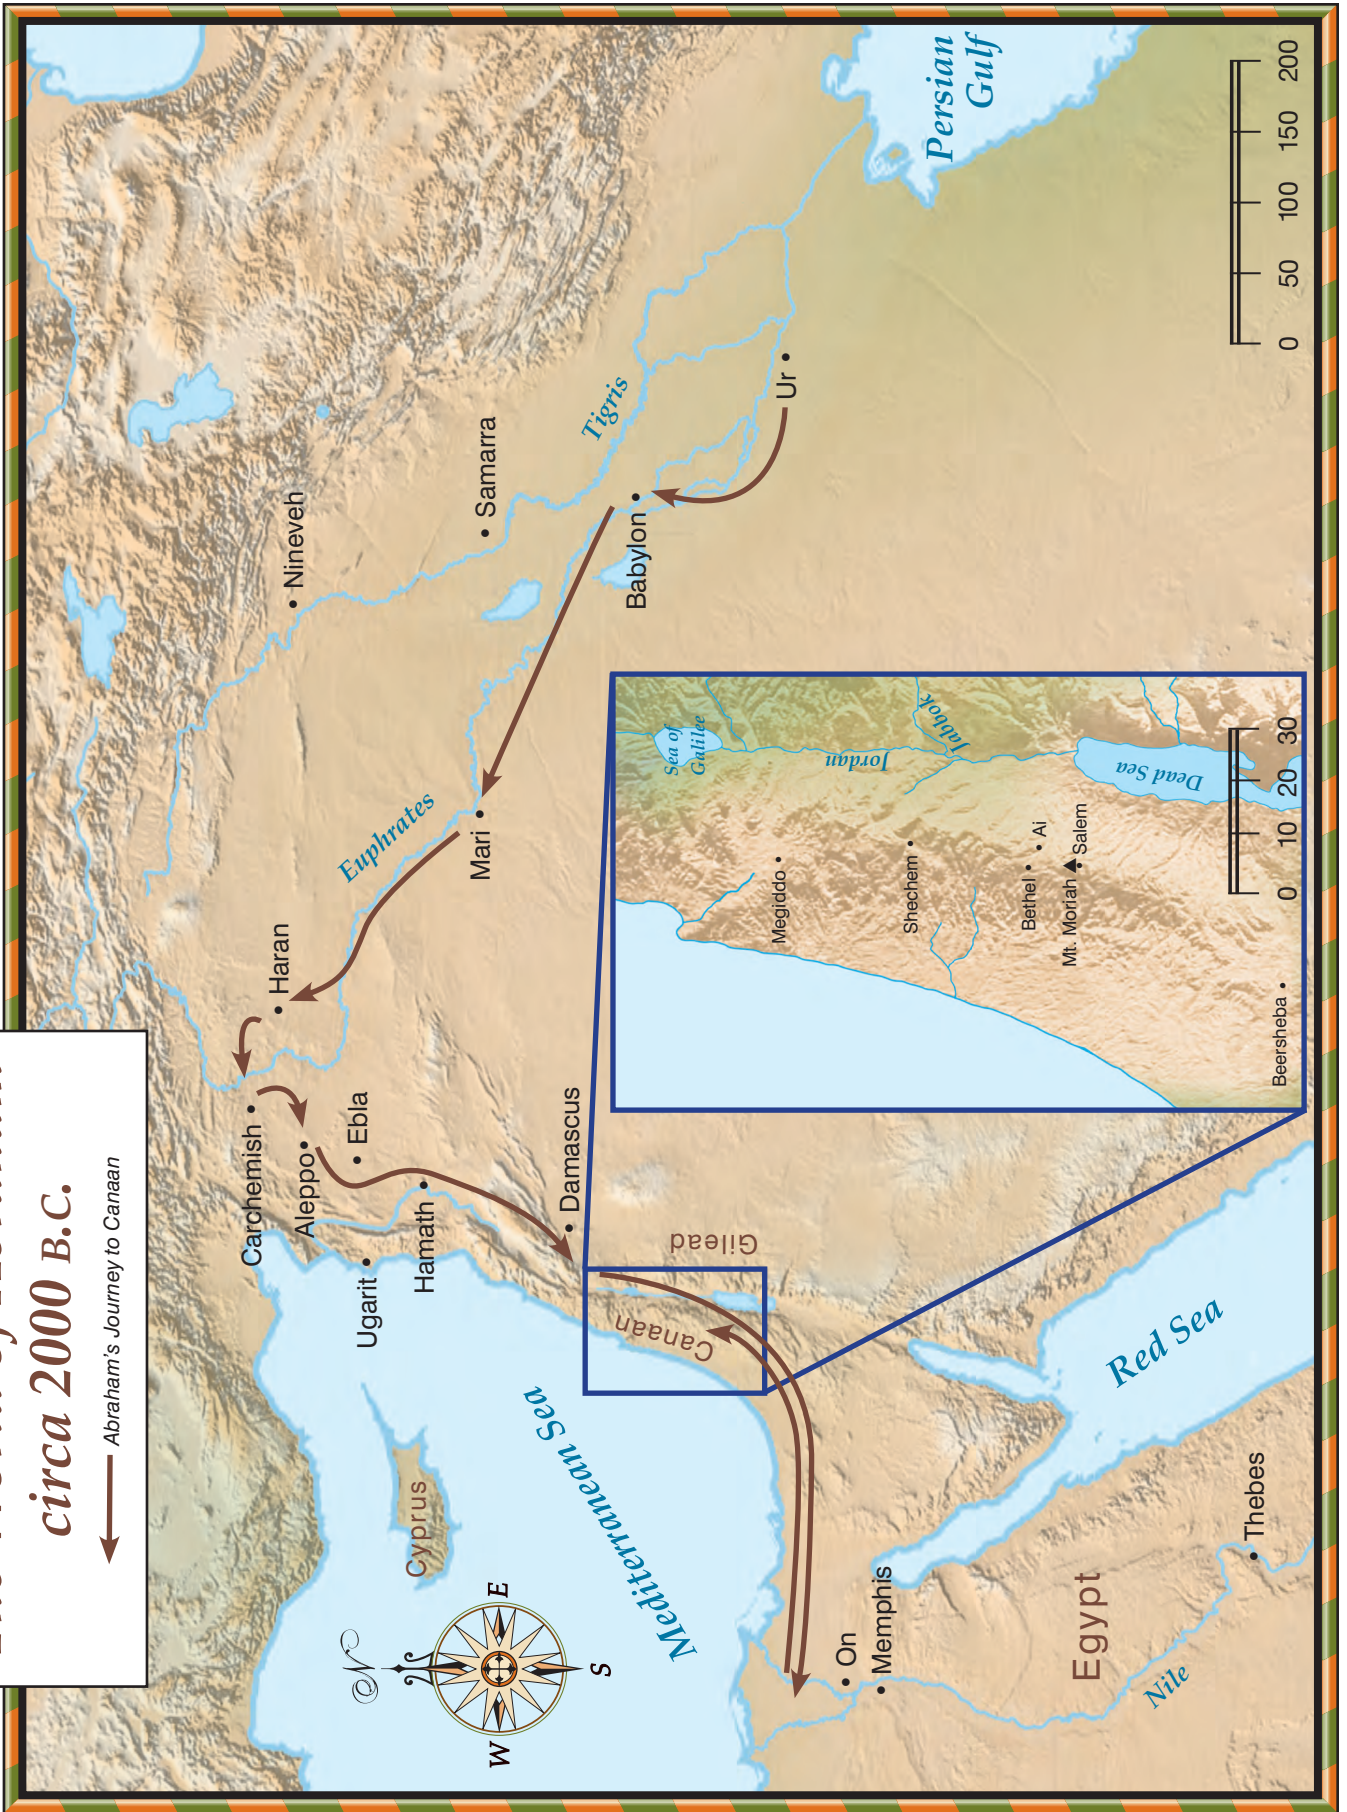

Map
2

*The World of Abraham
circa 2000 B.C.*
← Abraham's Journey to Canaan

Chronology of Genesis

From the Call of Abraham to the Death of Joseph

2167 B.C.	Abram born	
2092 B.C.	Call of Abram	Genesis 12:1-5
2081 B.C.	Ishmael born	Genesis 16:15, 16
2067 B.C.	Isaac born	Genesis 21:1-3
2050 B.C.	Abraham offers Isaac	Genesis 22:1-19
2007 B.C.	Jacob and Esau born	Genesis 25:24-26
1992 B.C.	Abraham dies at age 175	Genesis 25:7
1930 B.C.	Jacob flees to Haran	Genesis 28:10
1916 B.C.	Joseph born	Genesis 30:22-24
1899 B.C.	Joseph sold into Egypt at age 17	Genesis 37:2, 28
1887 B.C.	Isaac dies at age 180	Genesis 35:28
1886 B.C.	Joseph interprets Pharaoh's dream at age 30	Genesis 41:46
1877 B.C.	Jacob goes to Egypt <i>Beginning of the Israelites' 430-year stay in Egypt (Exodus 12:40, 41), leading to the exodus in 1447 B.C.</i>	Genesis 46:5, 6
1860 B.C.	Jacob dies at age 147	Genesis 47:28
1806 B.C.	Joseph dies at age 110	Genesis 50:26

Standard BIBLE ATLAS

Visualize the lands of the Bible.

Trace the steps of Abraham, Moses, Jesus, and Paul.

Sort out the chronology of major epochs of Bible history.

The new **Standard Bible Atlas** will help you do all this and more! Among the full-page maps and smaller insets, you'll find 31 colorful maps of the holy land based on high-tech satellite imagery. Added to that are 15 charts—timelines, comparisons, and summaries—that will help you understand and illustrate complex biblical information.

maps

Here's just a sampling of the maps you'll find in this valuable resource:

- *The World of Abraham*
- *The Exodus*
- *The Twelve Tribes of Israel*
- *The Divided Kingdom (Israel & Judah)*
- *Sites From the Ministry of Jesus*
- *Jerusalem in Jesus' Day*
- *Paul's Missionary Journeys*
- *The Seven Churches of Asia in Revelation 2 and 3*