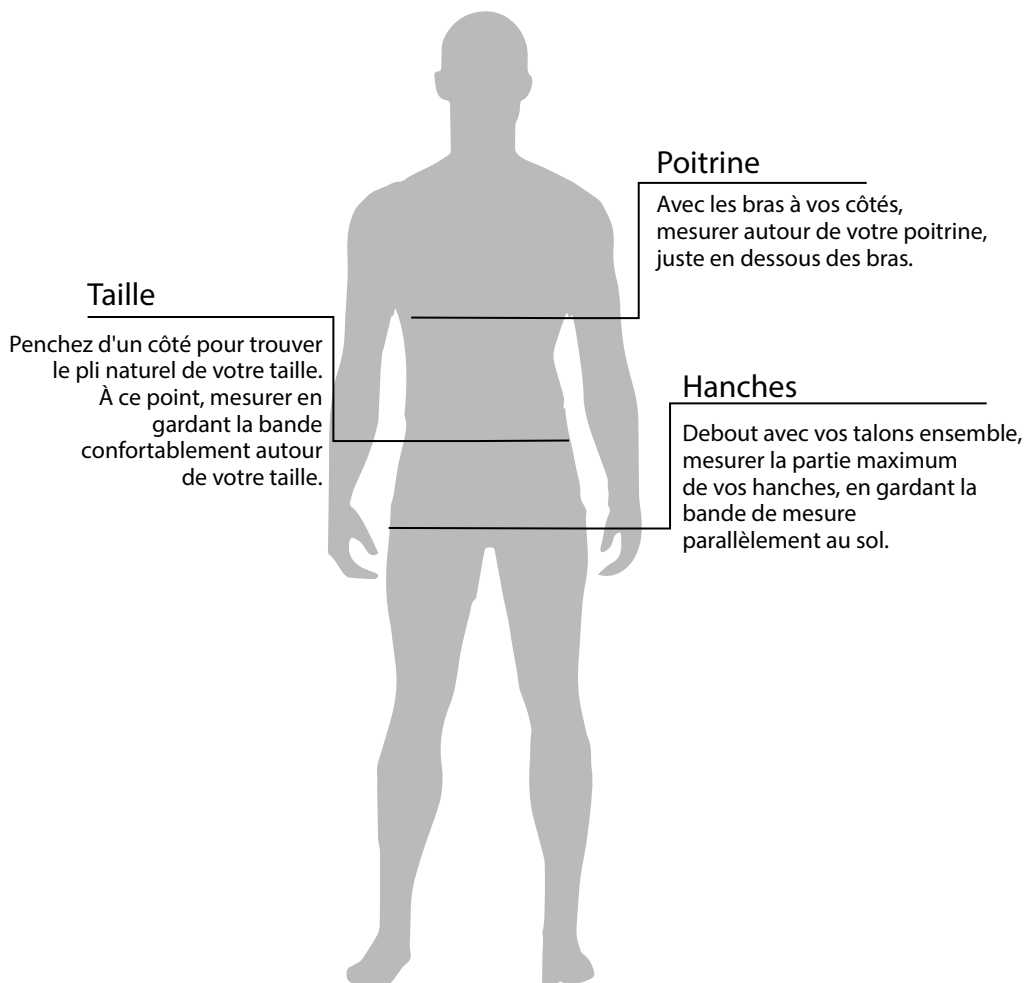

TABLEAU DE TAILLE POUR L'HOMME:

Prenez note: Les informations suivantes sont destinées à être utilisées comme guide général.

* Reportez-vous à la page du produit avant d'effectuer votre sélection finale.

* Localisez vos mesures sur le tableau des tailles ci-dessous pour déterminer la taille que vous devez acheter.

TAILLE DE L'HOMME RÉGULIER (POUCES) - CORPS 5'8" À 5'11" HAUT					
	S	M	L	XL	XXL
POITRINE	34" - 36"	38" - 40"	42" - 44"	46" - 48"	49" - 51"
TAILLE	28" - 30"	32" - 34"	36" - 38"	40" - 42"	44" - 46"
HANCHE	34" - 36"	38" - 40"	42" - 44"	46" - 48"	49" - 51"

TAILLE DE L'HOMME LARGE (POUCES) - CORPS 6" À 6'3" HAUT						
	1X	2X	3X	4X	5X	6X
POITRINE	46" - 48"	50" - 52"	54" - 56"	58" - 60"	62" - 64"	66" - 68"
TAILLE	42" - 44"	46" - 48"	50" - 52"	54" - 56"	58" - 60"	62" - 64"
HANCHE	42" - 44"	46" - 48"	50" - 52"	54" - 56"	58" - 60"	62" - 64"

TAILLE DE L'HOMME HAUT (POUCES) - CORPS 6'4" HAUT ET PLUS						
	LT	XLT	2XT	3XT	4XT	5XT
POITRINE	42" - 44"	46" - 48"	50" - 52"	54" - 56"	58" - 60"	62" - 64"
TAILLE	38" - 40"	42" - 44"	46" - 48"	50" - 52"	54" - 56"	58" - 60"
HANCHE	38" - 40"	42" - 44"	46" - 48"	50" - 52"	54" - 56"	58" - 60"