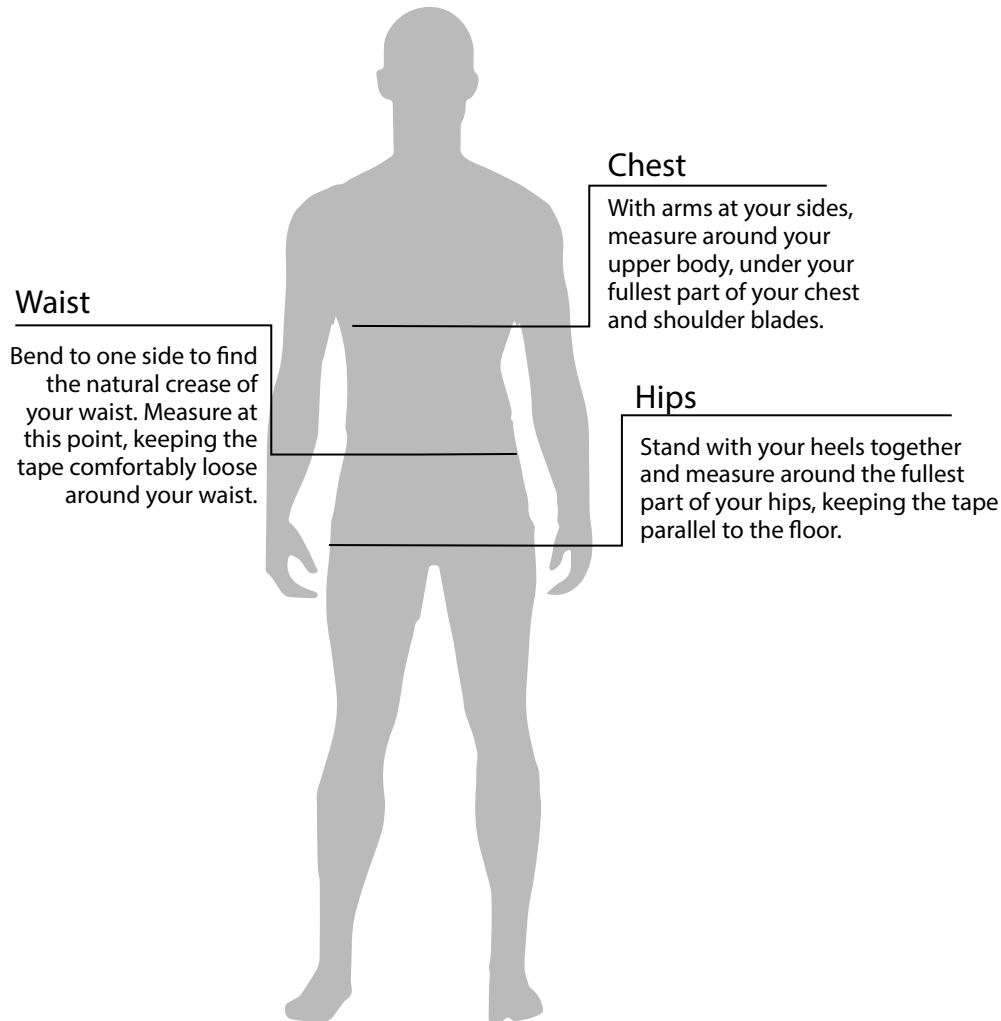

MEN'S SIZE CHART:

Please note: The following information is intended for use as a general guideline.

* Please refer back to the product page before making your final size selection.

* Locate your measurements on the size chart below to determine which size you should purchase.

MEN'S <u>REGULAR</u> SIZE CHART (INCHES) - BODY 5'8" to 5'11" TALL					
	S	M	L	XL	XXL
CHEST	34" - 36"	38" - 40"	42" - 44"	46" - 48"	49" - 51"
WAIST	28" - 30"	32" - 34"	36" - 38"	40" - 42"	44" - 46"
HIP	34" - 36"	38" - 40"	42" - 44"	46" - 48"	49" - 51"

MEN'S <u>BIG</u> SIZE CHART (INCHES) - BODY 6" to 6'3" TALL						
	1X	2X	3X	4X	5X	6X
CHEST	46" - 48"	50" - 52"	54" - 56"	58" - 60"	62" - 64"	66" - 68"
WAIST	42" - 44"	46" - 48"	50" - 52"	54" - 56"	58" - 60"	62" - 64"
HIP	42" - 44"	46" - 48"	50" - 52"	54" - 56"	58" - 60"	62" - 64"

* Localisez vos mesures sur le tableau des tailles ci-dessous pour déterminer la taille que vous devez acheter.

TAILLE DE L'HOMME RÉGULIER (POUCES) - CORPS 5'8" À 5'11" HAUT					
	S	M	L	XL	XXL
POITRINE	34" - 36"	38" - 40"	42" - 44"	46" - 48"	49" - 51"
TAILLE	28" - 30"	32" - 34"	36" - 38"	40" - 42"	44" - 46"
HANCHE	34" - 36"	38" - 40"	42" - 44"	46" - 48"	49" - 51"