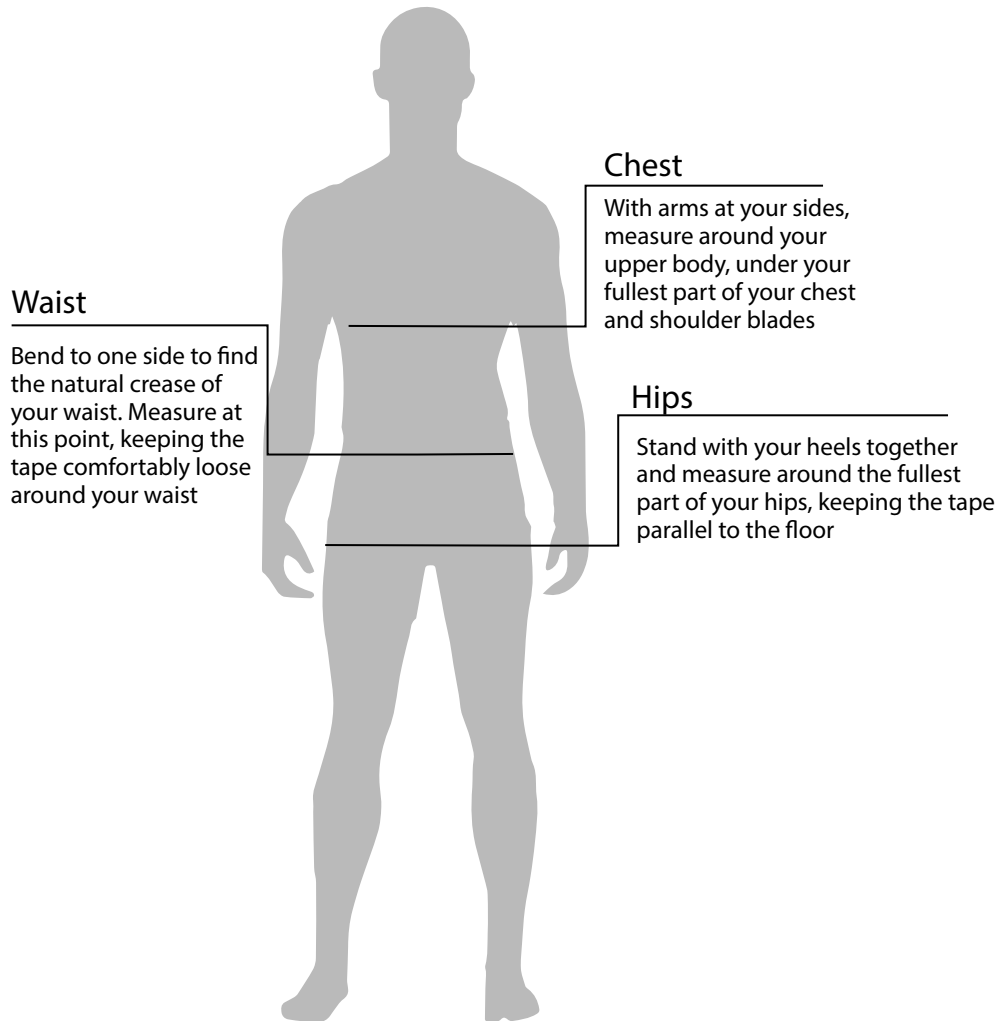

## MEN'S SIZE CHART:

Pls note: The following information is intended for use as a general guideline  
 For more detailed information, Pls see garment specifications or contact  
 our customer service representative

\* Locate your measurements on the size chart below to determine which size you should purchase

\* Please refer back to the product page before making your final size selection

MEN'S <u>REGULAR</u> SIZE CHART (INCHES) - BODY 5'8" to 5'11" TALL					
	S	M	L	XL	XXL
CHEST	40" - 42"	44" - 46"	48" - 50"	52" - 54"	56" - 58"
WAIST	28" - 30"	32" - 34"	36" - 38"	40" - 42"	44" - 46"
HIP	38" - 40"	42" - 44"	46" - 48"	50" - 52"	53" - 54"

MEN'S <u>BIG</u> SIZE CHART (INCHES) - BODY 6" to 6'3" TALL						
	1X	2X	3X	4X	5X	6X
CHEST	55" - 57"	59" - 61"	63" - 65"	67" - 69"	71" - 73"	75" - 77"
WAIST	50" - 52"	54" - 56"	58" - 60"	62" - 64"	66" - 68"	70" - 72"
HIP	50" - 52"	54" - 56"	58" - 60"	62" - 64"	66" - 68"	70" - 72"

\* Localisez vos mesures sur le tableau des tailles ci-dessous pour déterminer la taille que vous devez acheter

\* Reportez-vous à la page du produit avant d'effectuer votre sélection finale

TAILLE DE L'HOMME RÉGULIÈR (POUCES) - CORPS 5'8" À 5'11" HAUT					
	S	M	L	XL	XXL
POITRINE	40" - 42"	44" - 46"	48" - 50"	52" - 54"	56" - 58"
TAILLE	28" - 30"	32" - 34"	36" - 38"	40" - 42"	44" - 46"
HANCHE	38" - 40"	42" - 44"	46" - 48"	50" - 52"	53" - 54"