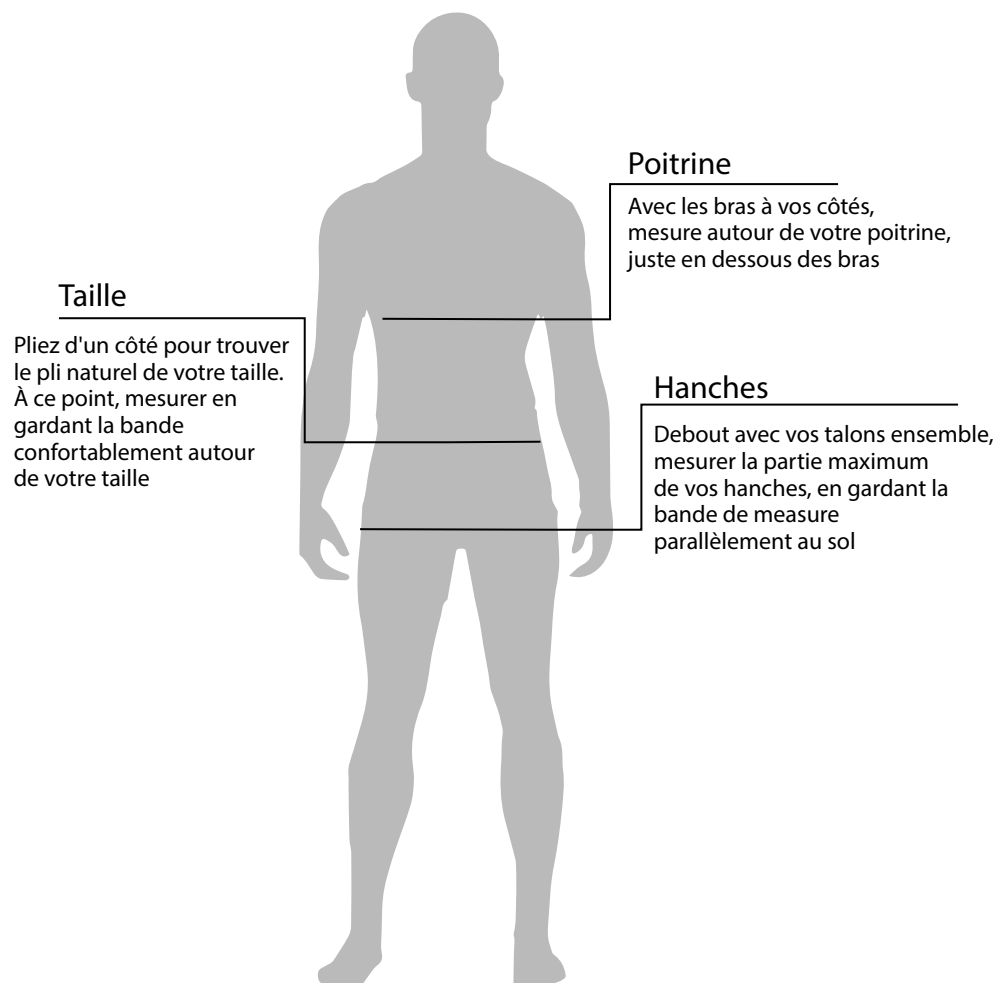

TABLEAU DE TAILLE POUR L'HOMME:

Svp notez: Les informations suivantes sont destinées à être utilisées comme guides généraux
Pour plus d'informations, voir les spécifications du vêtement ou contacter
notre représentant du service à la clientèle

* Localisez vos mesures sur le tableau des tailles ci-dessous pour déterminer la taille que vous devez acheter

* Reportez-vous à la page du produit avant d'effectuer votre sélection finale

TAILLE DE L'HOMME RÉGULIÈR (POUCES) - CORPS 5'8" À 5'11" HAUT					
	S	M	L	XL	XXL
POITRINE	40" - 42"	44" - 46"	48" - 50"	52" - 54"	56" - 58"
TAILLE	28" - 30"	32" - 34"	36" - 38"	40" - 42"	44" - 46"
HANCHE	38" - 40"	42" - 44"	46" - 48"	50" - 52"	53" - 54"

TAILLE DE L'HOMME GRAND (POUCES) - CORPS 6" À 6'3" HAUT						
	1X	2X	3X	4X	5X	6X
POITRINE	55" - 57"	59" - 61"	63" - 65"	67" - 69"	71" - 73"	75" - 77"
TAILLE	50" - 52"	54" - 56"	58" - 60"	62" - 64"	66" - 68"	70" - 72"
HANCHE	50" - 52"	54" - 56"	58" - 60"	62" - 64"	66" - 68"	70" - 72"

TAILLE DE L'HOMME HAUT (POUCES) - CORPS 6'4" HAUT ET PLUS						
	LT	XLT	2XT	3XT	4XT	5XT
POITRINE	51" - 53"	55" - 57"	59" - 61"	63" - 65"	67" - 69"	71" - 73"
TAILLE	46" - 48"	50" - 52"	54" - 56"	58" - 60"	62" - 64"	66" - 68"
HANCHE	46" - 48"	50" - 52"	54" - 56"	58" - 60"	62" - 64"	66" - 68"