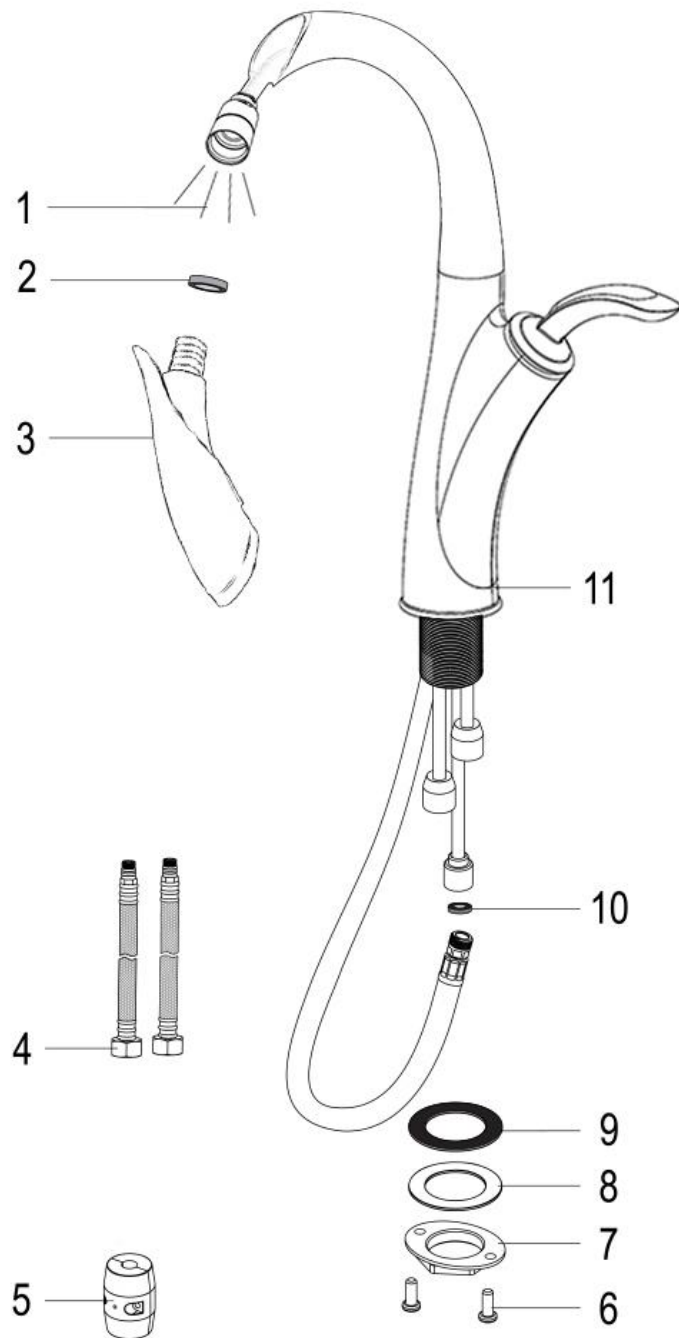

#### ESPECIFICACIONES

- 304 Stainless Steel with chrome and matte black finish
- Cold-Hot water
- 0.5 inch diameter
- Faucet Head: Dual Function
- Single handle faucet
- Body: Rotary
- Neoperl aerator
- Pull-down nylon hose

#### FACUET DIMENSIONS

- Height: 15" / 391mm
- width: 11" / 285mm
- Base thickness: 2" / 50mm
- Height from base to shower:  
11" / 285mm

#### THE BOX INCLUDES:

**LECCO** faucet, hose for cold and hot water, removable hose, installation kit.

## FAUCET INSTALLATION DIAGRAM

Part name
1. Shower hose
2. Water filter
3. Spray head
4. Flexible hose
5. Weight ball
6. Screws
7. Lock nut
8. Gasket
9. Rubber ring
10. Ring
11. Faucet body