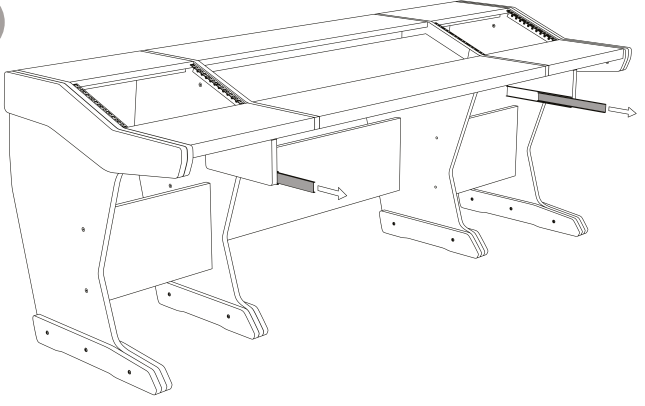

# Producer Control 88

**1** M4x35  
M4x16

**2** 7x70

**3** 7x70

**4** 7x70

**5a** Drawer height  
8-9-10-11 cm

**5b** Drawer height  
12-13-14-15 cm

**6** 7x70

**7** M5x30

8 M5x30

9 4x18

10

11

12