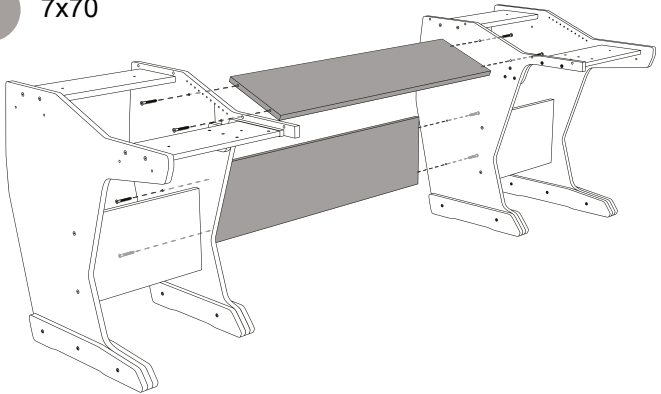

# Producer Control 88

**1** M4x35  
M4x16

**2** 7x70

**3** 7x70

**4** 7x70

**5a** Drawer height  
8-9-10-11 cm

**5b** Drawer height  
12-13-14-15 cm

**6** 7x70

**7** M5x30

8 M5x30

9 4x18

10

11

12