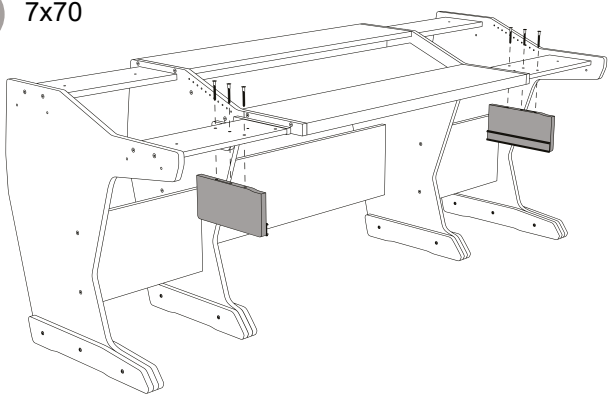

# Producer Control 88

**1** M4x35  
M4x16

**2** 7x70

**3** 7x70

**4** 7x70

**5a** Drawer height  
8-9-10-11 cm

**5b** Drawer height  
12-13-14-15 cm

**6** 7x70

**7** M5x30

8 M5x30

9 4x18

10

11

12