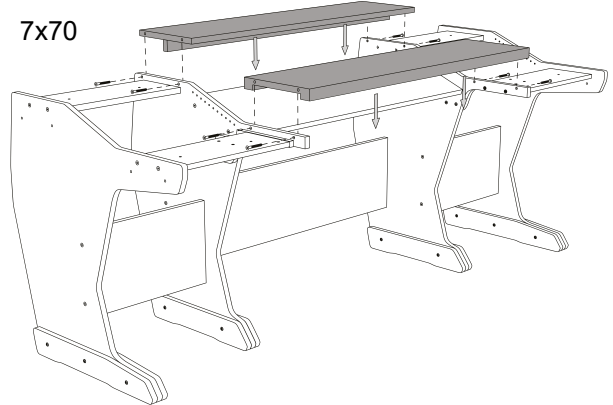

# Producer Control 88

**1** M4x35  
M4x16

**2** 7x70

**3** 7x70

**4** 7x70

**5a** Drawer height  
8-9-10-11 cm

**5b** Drawer height  
12-13-14-15 cm

**6** 7x70

**7** M5x30

8 M5x30

9 4x18

10

11

12