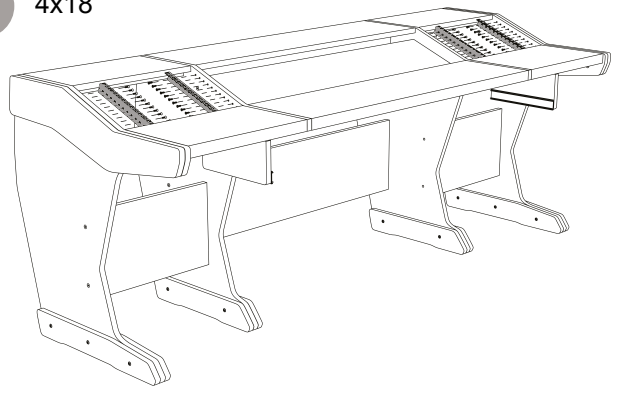

# Producer Control 88

**1** M4x35  
M4x16

**2** 7x70

**3** 7x70

**4** 7x70

**5a** Drawer height  
8-9-10-11 cm

**5b** Drawer height  
12-13-14-15 cm

**6** 7x70

**7** M5x30

8 M5x30

9 4x18

10

11

12