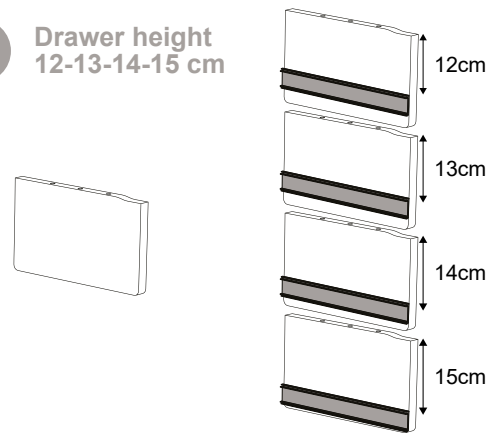

# Producer Control 88

**1** M4x35  
M4x16

**2** 7x70

**3** 7x70

**4** 7x70

**5a** Drawer height  
8-9-10-11 cm

**5b** Drawer height  
12-13-14-15 cm

**6** 7x70

**7** M5x30

8 M5x30

9 4x18

10

11

12