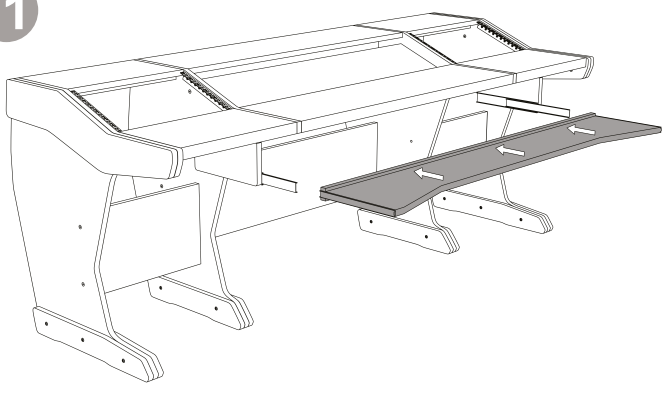

# Producer Control 88

**1** M4x35  
M4x16

**2** 7x70

**3** 7x70

**4** 7x70

**5a** Drawer height  
8-9-10-11 cm

**5b** Drawer height  
12-13-14-15 cm

**6** 7x70

**7** M5x30

8 M5x30

9 4x18

10

11

12