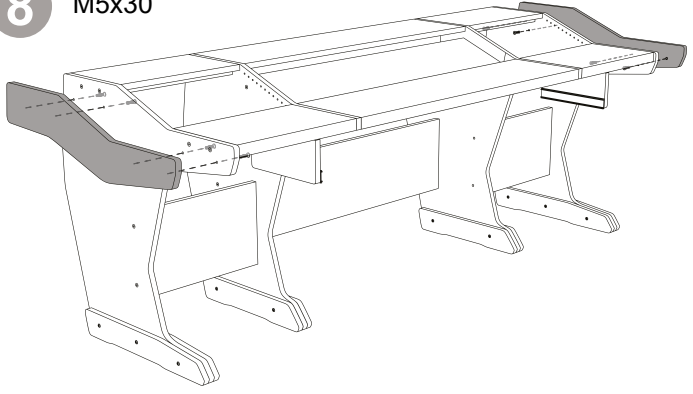

# Producer Control 88

**1** M4x35  
M4x16

**2** 7x70

**3** 7x70

**4** 7x70

**5a** Drawer height  
8-9-10-11 cm

**5b** Drawer height  
12-13-14-15 cm

**6** 7x70

**7** M5x30

8 M5x30

9 4x18

10

11

12