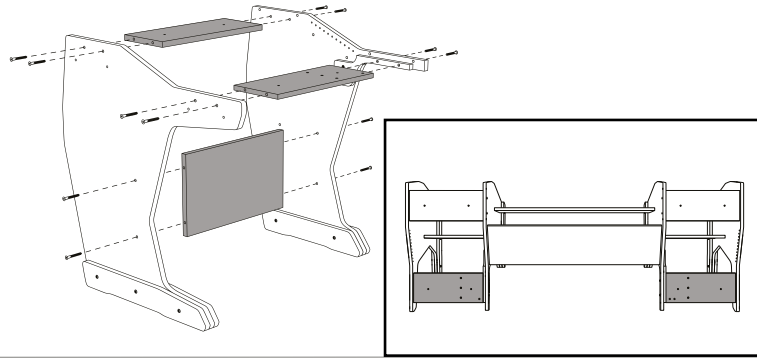

# Producer Control 88

**1** M4x35  
M4x16

**2** 7x70

**3** 7x70

**4** 7x70

**5a** Drawer height  
8-9-10-11 cm

**5b** Drawer height  
12-13-14-15 cm

**6** 7x70

**7** M5x30

8 M5x30

9 4x18

10

11

12