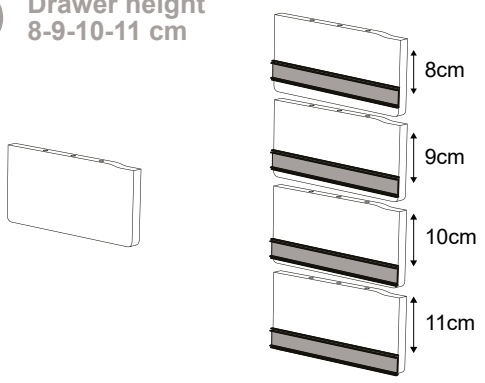

# Producer Control 88

**1** M4x35  
M4x16

**2** 7x70

**3** 7x70

**4** 7x70

**5a** Drawer height  
8-9-10-11 cm

**5b** Drawer height  
12-13-14-15 cm

**6** 7x70

**7** M5x30

8 M5x30

9 4x18

10

11

12