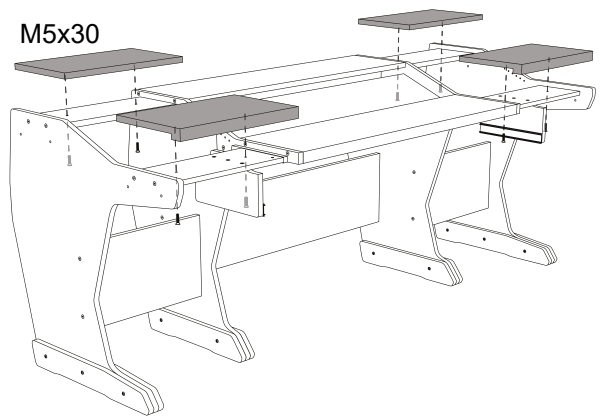

# Producer Control 88

**1** M4x35  
M4x16

**2** 7x70

**3** 7x70

**4** 7x70

**5a** Drawer height  
8-9-10-11 cm

**5b** Drawer height  
12-13-14-15 cm

**6** 7x70

**7** M5x30

8 M5x30

9 4x18

10

11

12