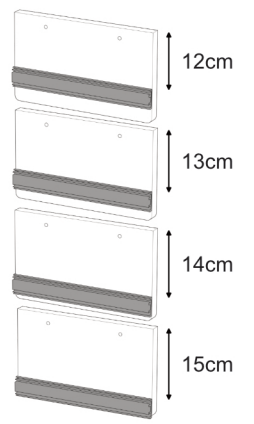

Producer 2

1 M4x35

2

3 7x70

4

5 7x70 4x18

6

7 7x70

8

9a Drawer height
8-9-10-11cm

9b Drawer height
12-13-14-15cm

10 M5x50

11

12