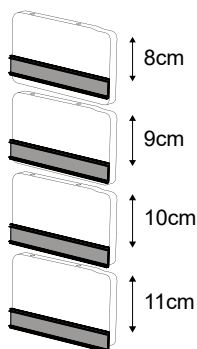

10U

Master 3

1 M4x35

2

3 7x70

4 7x70  
4x18

5 7x70

6 M5x30

7a Drawer height  
8-9-10-11 cm

7b Drawer height  
12-13-14-15 cm

8 7x70

9 M5x30

10

11

12