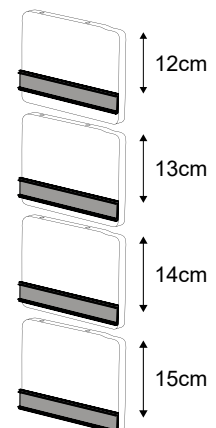

10U

Master 3

1 M4x35

2

3 7x70

4 7x70  
4x18

5 7x70

6 M5x30

7a Drawer height  
8-9-10-11 cm

7b Drawer height  
12-13-14-15 cm

8 7x70

9 M5x30

10

11

12