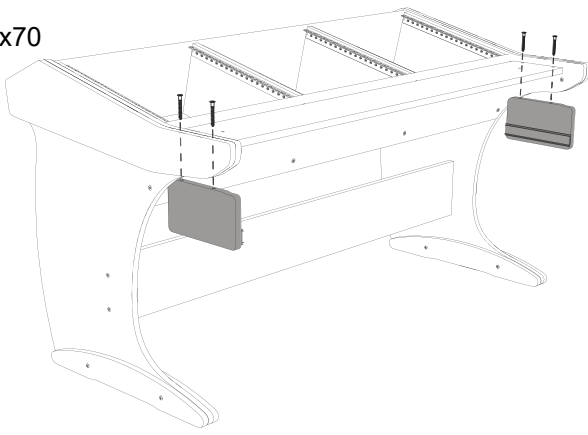

10U

Master 3

1 M4x35

2

3 7x70

4 7x70  
4x18

5 7x70

6 M5x30

7a Drawer height  
8-9-10-11 cm

7b Drawer height  
12-13-14-15 cm

8 7x70

9 M5x30

10

11

12