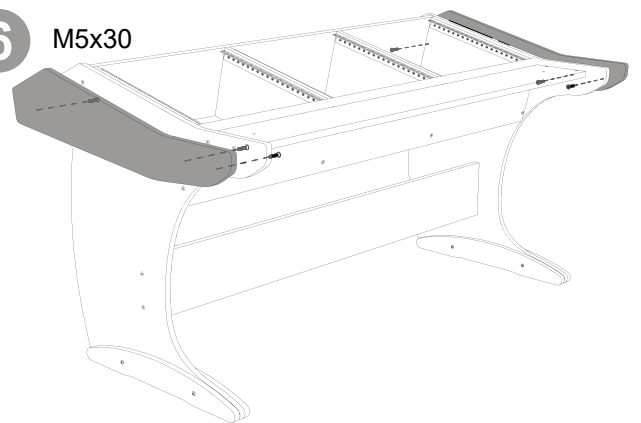

10U

Master 3

1 M4x35

2

3 7x70

4 7x70  
4x18

5 7x70

6 M5x30

7a Drawer height  
8-9-10-11 cm

7b Drawer height  
12-13-14-15 cm

8 7x70

9 M5x30

10

11

12