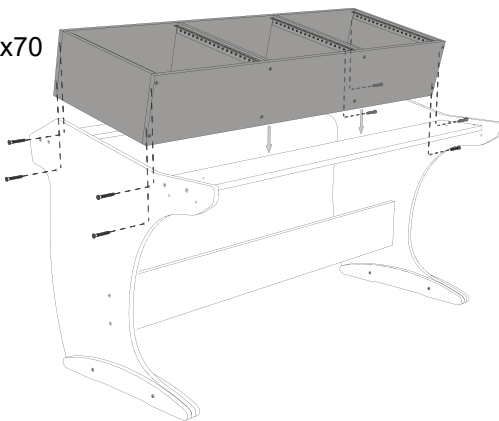

10U

Master 3

1 M4x35

2

3 7x70

4 7x70  
4x18

5 7x70

6 M5x30

7a Drawer height  
8-9-10-11 cm

7b Drawer height  
12-13-14-15 cm

8 7x70

9 M5x30

10

11

12