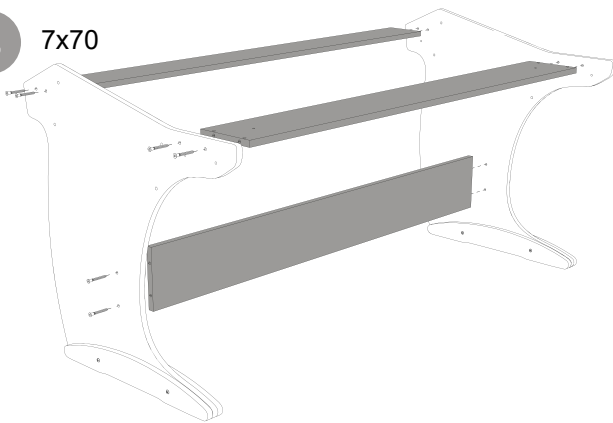

10U

Master 3

1 M4x35

2

3 7x70

4 7x70  
4x18

5 7x70

6 M5x30

7a Drawer height  
8-9-10-11 cm

7b Drawer height  
12-13-14-15 cm

8 7x70

9 M5x30

10

11

12