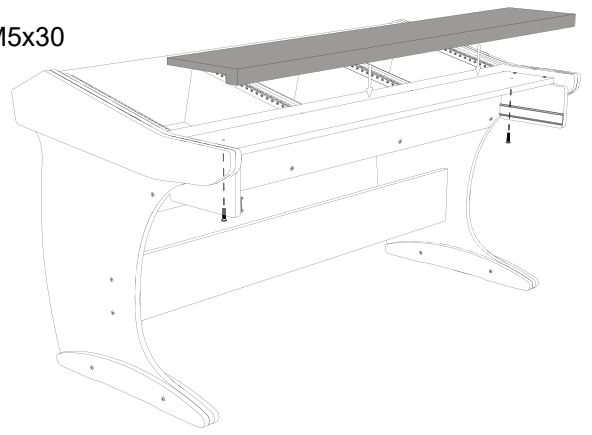

7a Drawer height  
8-9-10-11 cm

7b Drawer height  
12-13-14-15 cm

8 7x70

9 M5x30

10

11

12