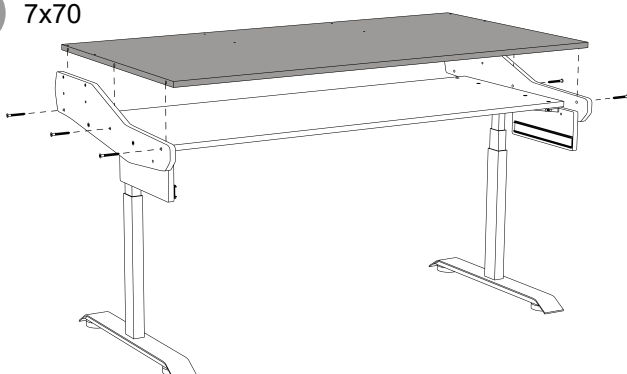

2U

6

Artist Rise 88

1

2

M5x30

3a

Drawer height
8-9-10-11 cm

3b

Drawer height
12-13-14-15 cm

4

M5X30

5

7x70

6

7x70

7

6x30