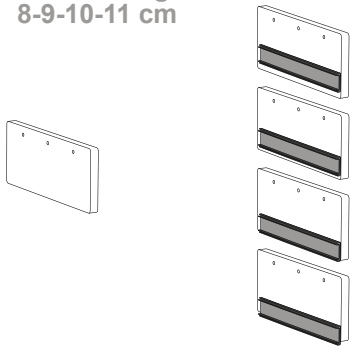

# Artist Rise 88

1

2

M5x30

3a

Drawer height  
8-9-10-11 cm

3b

Drawer height  
12-13-14-15 cm