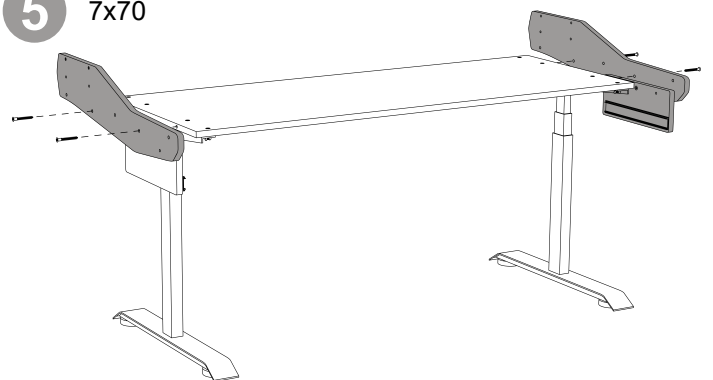

2U

6

Artist Rise 88

1

2

M5x30

3a

Drawer height
8-9-10-11 cm

3b

Drawer height
12-13-14-15 cm

4

M5X30

5

7x70

6

7x70

7

6x30