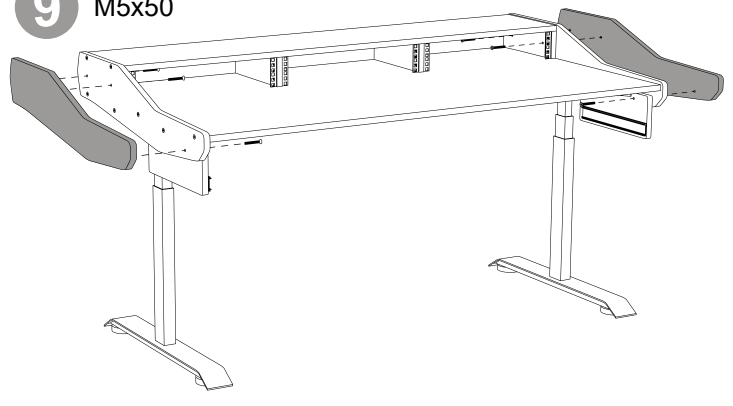

8
7x70
4x18
6x30

9
M5x50

10

11

12