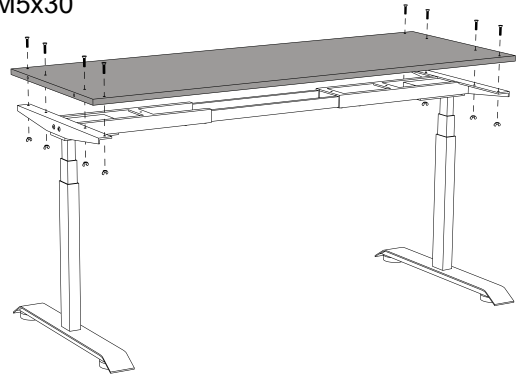

# Artist Rise 88

1

2

M5x30

3a

Drawer height  
8-9-10-11 cm

3b

Drawer height  
12-13-14-15 cm