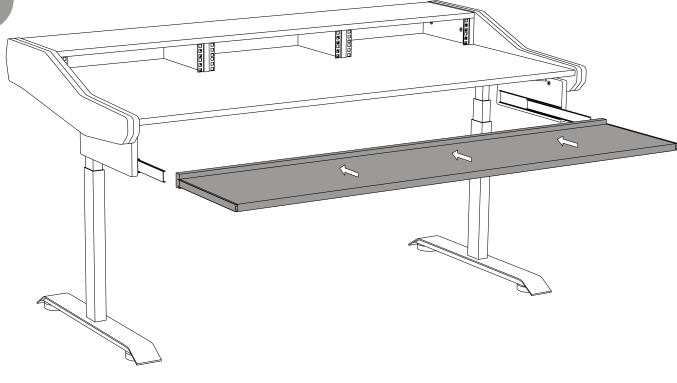

8
7x70
4x18
6x30

9
M5x50

10

11

12