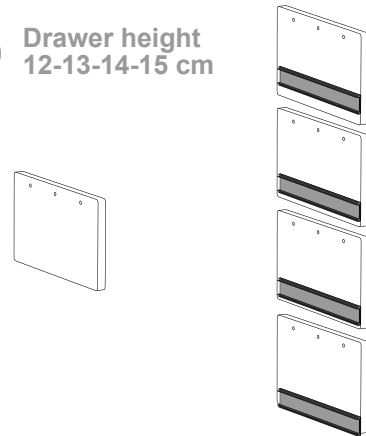

# Artist Rise 88

1

2

M5x30

3a

Drawer height  
8-9-10-11 cm

3b

Drawer height  
12-13-14-15 cm