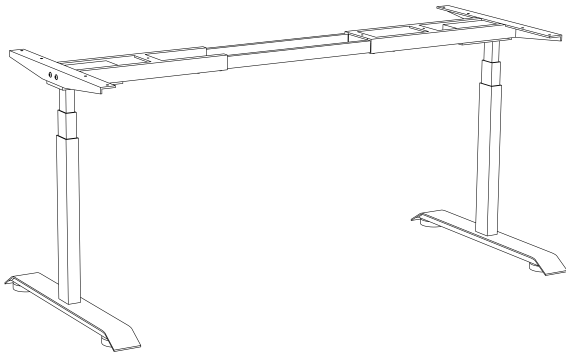

# Artist Rise 88

1

2

M5x30

3a

Drawer height  
8-9-10-11 cm

3b

Drawer height  
12-13-14-15 cm