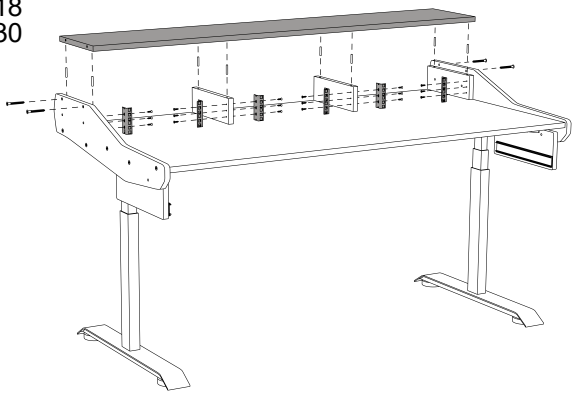

8
7x70
4x18
6x30