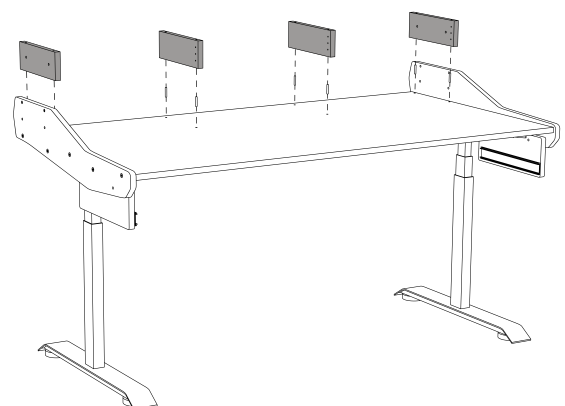

2U

6

Artist Rise 88

1

2

M5x30

3a

Drawer height
8-9-10-11 cm

3b

Drawer height
12-13-14-15 cm

4

M5X30

5

7x70

6

7x70

7

6x30