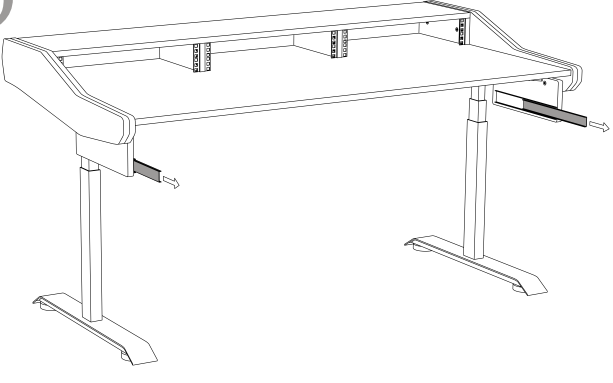

8
7x70
4x18
6x30

9
M5x50

10

11

12