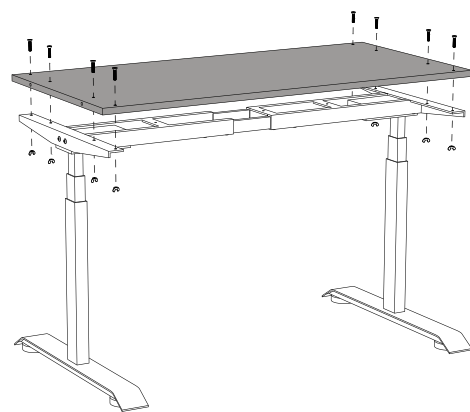

2U

4

Artist Rise 61

1

2

M5x30

3a

Drawer height
8-9-10-11 cm

3b

Drawer height
12-13-14-15 cm

4

M5X30

5

7x70

6

7x70