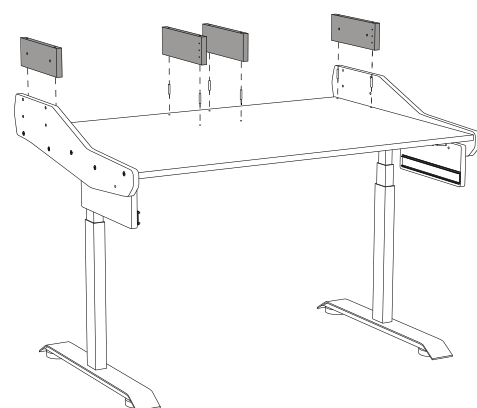

2U

4

Artist Rise 61

1

2

M5x30

3a

Drawer height
8-9-10-11 cm

3b

Drawer height
12-13-14-15 cm

4

M5X30

5

7x70

6

7x70

7

6x30