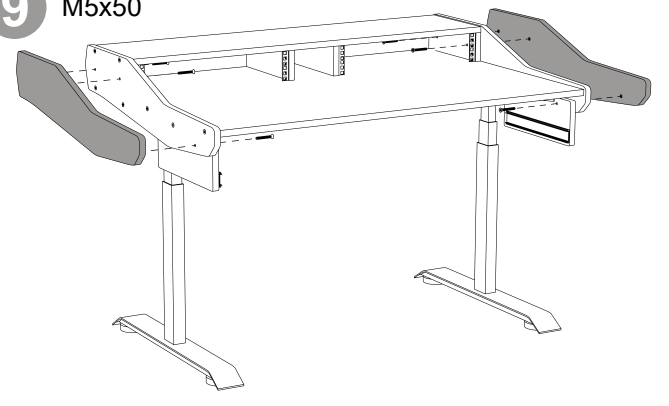

8

7x70
4x18
6x30

9

M5x50

10

11

12