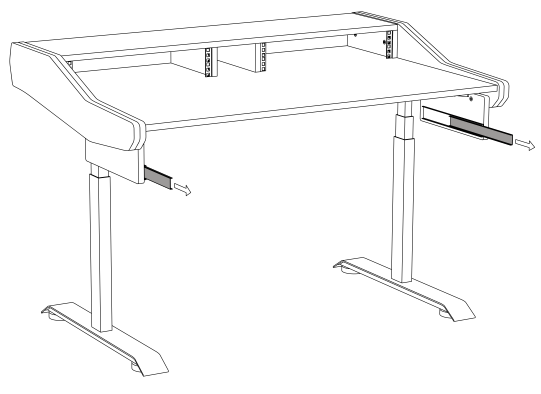

8

7x70
4x18
6x30

9

M5x50

10

11

12