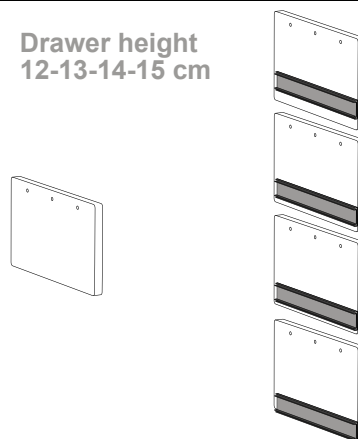

2U

4

Artist Rise 61

1

2

M5x30

3a

Drawer height
8-9-10-11 cm

3b

Drawer height
12-13-14-15 cm

4

M5X30

5

7x70

6

7x70