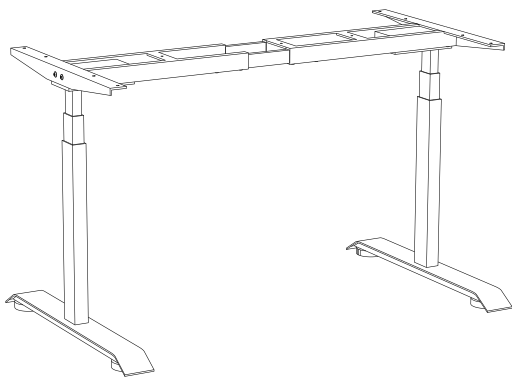

2U

4

Artist Rise 61

1

2

M5x30

3a

Drawer height
8-9-10-11 cm

3b

Drawer height
12-13-14-15 cm

4

M5X30

5

7x70

6

7x70