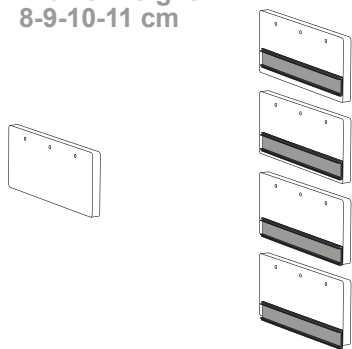

2U

4

Artist Rise 61

1

2

M5x30

3a

Drawer height
8-9-10-11 cm

3b

Drawer height
12-13-14-15 cm

4

M5X30

5

7x70

6

7x70