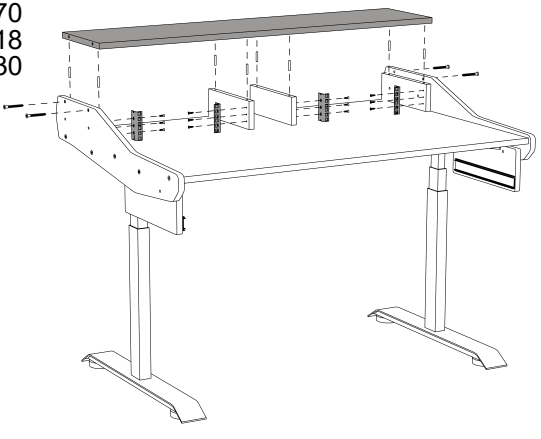

8

7x70
4x18
6x30