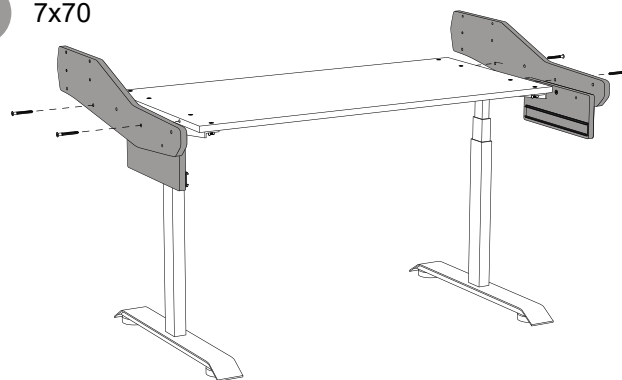

2U

4

Artist Rise 61

1

2

M5x30

3a

Drawer height
8-9-10-11 cm

3b

Drawer height
12-13-14-15 cm

4

M5X30

5

7x70

6

7x70