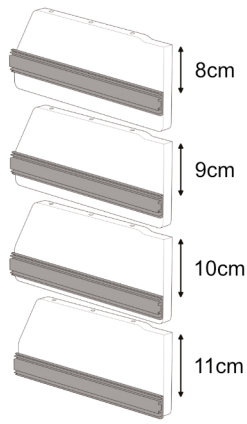

Studio XL

1 M4x35

2 M4X35
M5X30

3 7x70

4 4x18
7x70

5 M5x30

6 7x70

7 7x70

8 7x70

9a

Drawer height
8-9-10-11cm

9b

Drawer height
12-13-14-15cm

10

7x70

11