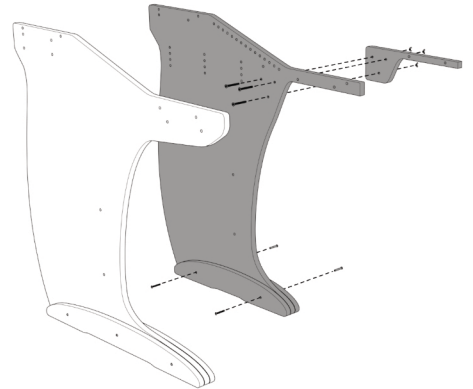

Studio 88

1 M4x35

2 M4x35  
M5x50

3 7x70

4 3.5x18  
7x70

5 M5x30

6 7x70

7 7x70

8 7x70

**9a** Drawer height  
8-9-10-11cm

**9b** Drawer height  
12-13-14-15cm

**10** 7x70

**11** M5x30

**12**

**13**