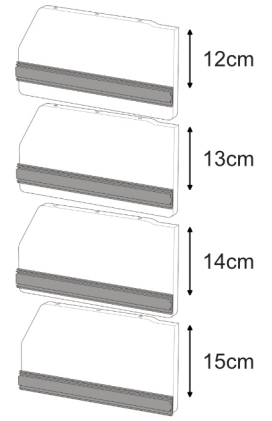

Studio 88

1 M4x35

2 M4x35  
M5x50

3 7x70

4 3.5x18  
7x70

5 M5x30

6 7x70

7 7x70

8 7x70

**9a** Drawer height  
8-9-10-11cm

**9b** Drawer height  
12-13-14-15cm

**10** 7x70

**11** M5x30

**12**

**13**