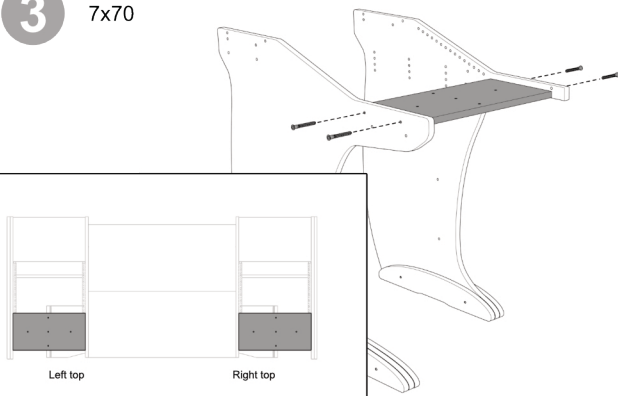

Studio 88

1 M4x35

2 M4x35  
M5x50

3 7x70

4 3.5x18  
7x70

5 M5x30

6 7x70

7 7x70

8 7x70

**9a** Drawer height  
8-9-10-11cm

**9b** Drawer height  
12-13-14-15cm

**10** 7x70

**11** M5x30

**12**

**13**