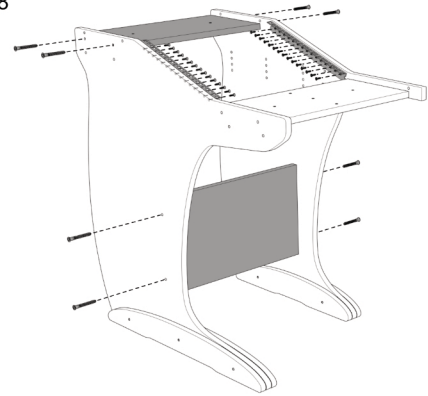

Studio 88

1 M4x35

2 M4x35  
M5x50

3 7x70

4 3.5x18  
7x70

5 M5x30

6 7x70

7 7x70

8 7x70

**9a** Drawer height  
8-9-10-11cm

**9b** Drawer height  
12-13-14-15cm

**10** 7x70

**11** M5x30

**12**

**13**