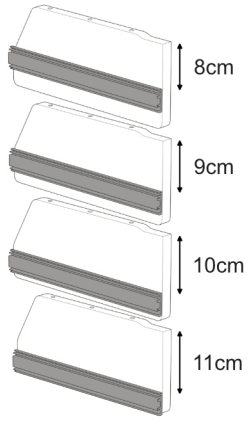

Studio 88

1 M4x35

2 M4x35  
M5x50

3 7x70

4 3.5x18  
7x70

5 M5x30

6 7x70

7 7x70

8 7x70

**9a** Drawer height  
8-9-10-11cm

**9b** Drawer height  
12-13-14-15cm

**10** 7x70

**11** M5x30

**12**

**13**