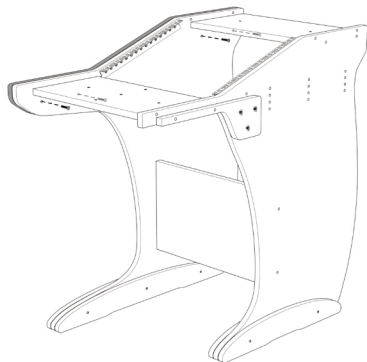

Studio 88

1 M4x35

2 M4x35  
M5x50

3 7x70

4 3.5x18  
7x70

5 M5x30

6 7x70

7 7x70

8 7x70

**9a** Drawer height  
8-9-10-11cm

**9b** Drawer height  
12-13-14-15cm

**10** 7x70

**11** M5x30

**12**

**13**