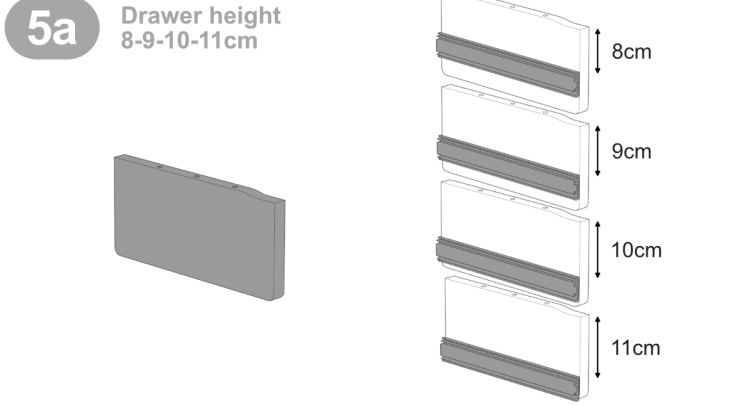

Producer XL

Optional Rack Kit

1

2

4x18

3