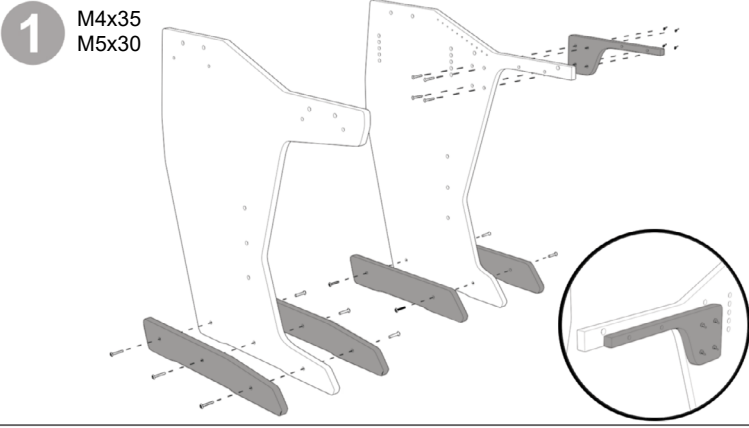

Producer XL

Optional Rack Kit

1

2

4x18

3