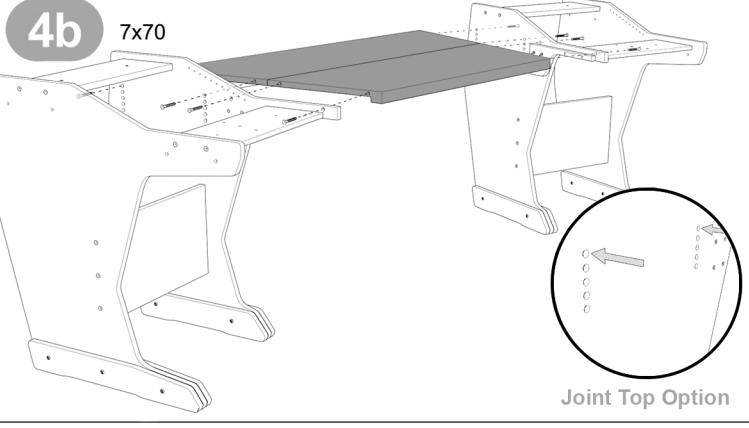

Producer XL

Optional Rack Kit

1

2

4x18

3