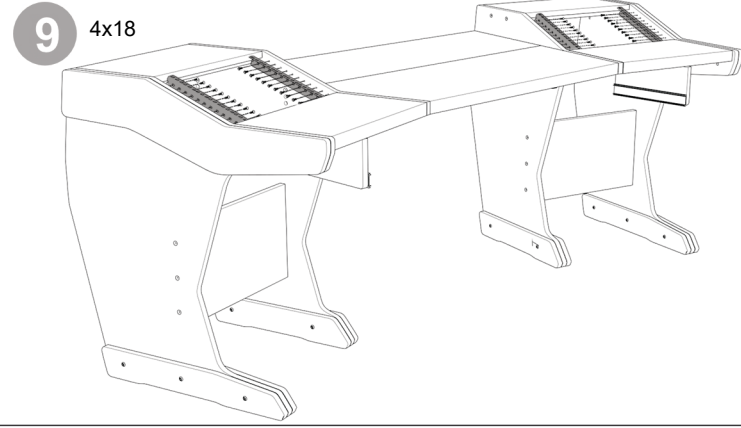

Producer XL

Optional Rack Kit

1

2

4x18

3