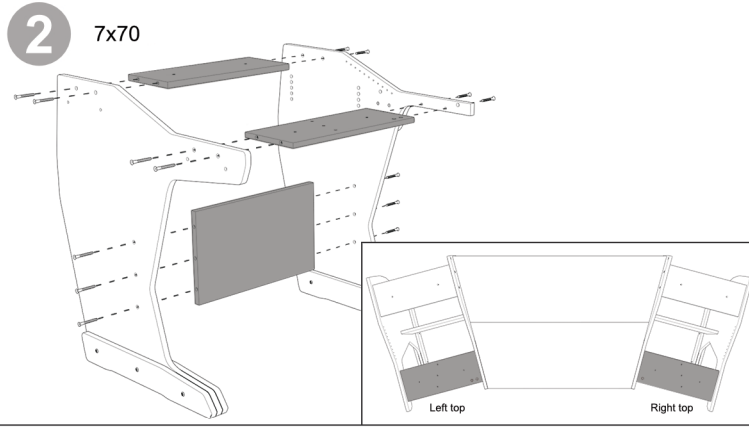

Producer XL

Optional Rack Kit

1

2

4x18

3