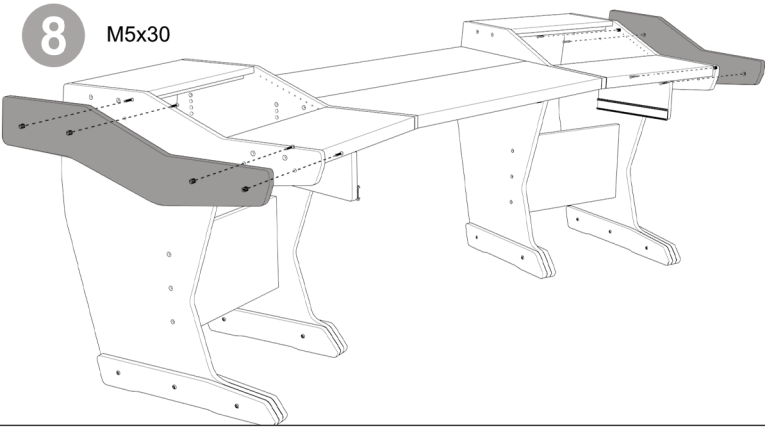

Producer XL

Optional Rack Kit

1

2

4x18

3