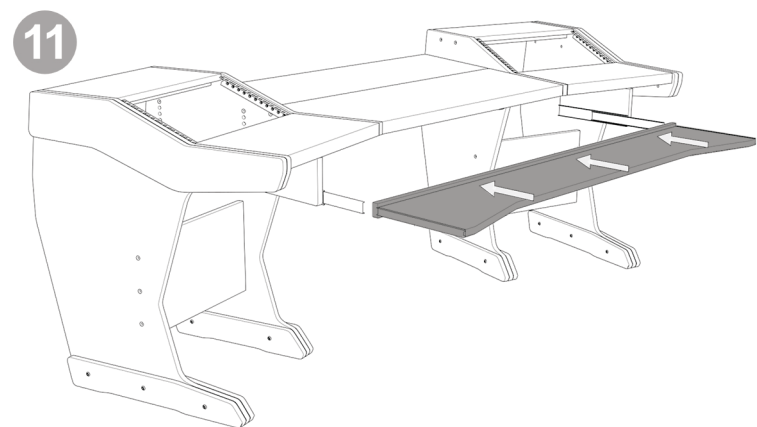

Producer XL

Optional Rack Kit

1

2

4x18

3