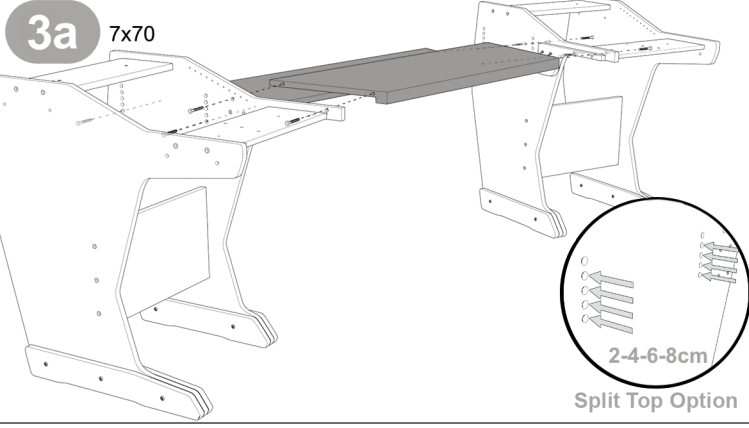

Producer XL

Optional Rack Kit

1

2

4x18

3