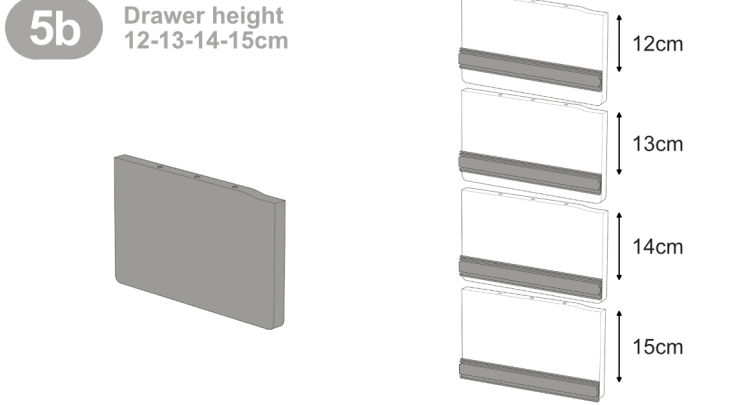

Producer XL

Optional Rack Kit

1

2

4x18

3