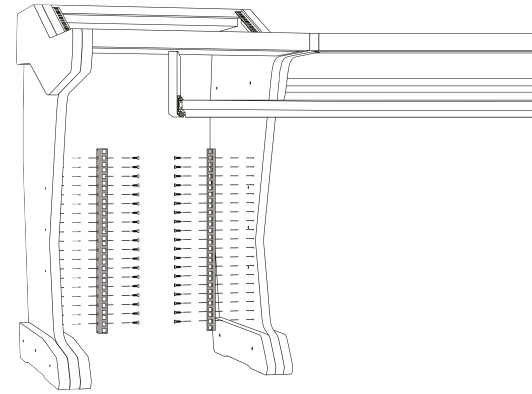

Producer XL

Optional Rack Kit

1

2

4x18

3