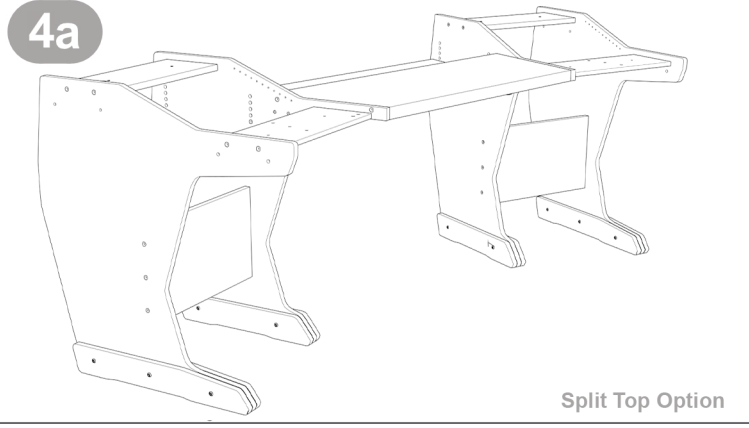

Producer XL

Optional Rack Kit

1

2

4x18

3