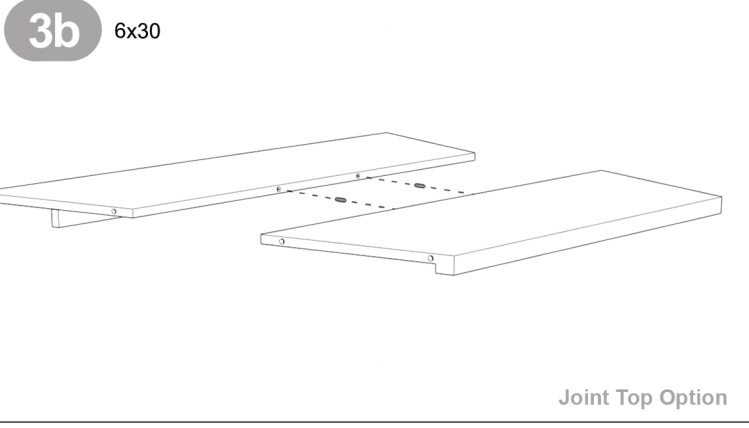

Producer XL

Optional Rack Kit

1

2

4x18

3