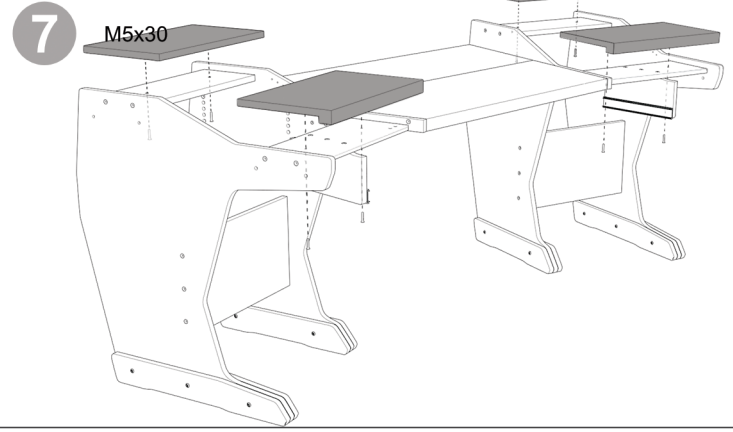

Producer XL

Optional Rack Kit

1

2

4x18

3