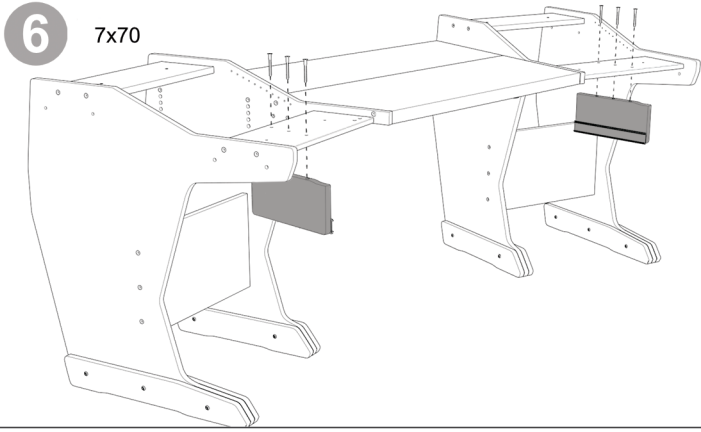

Producer XL

Optional Rack Kit

1

2

4x18

3