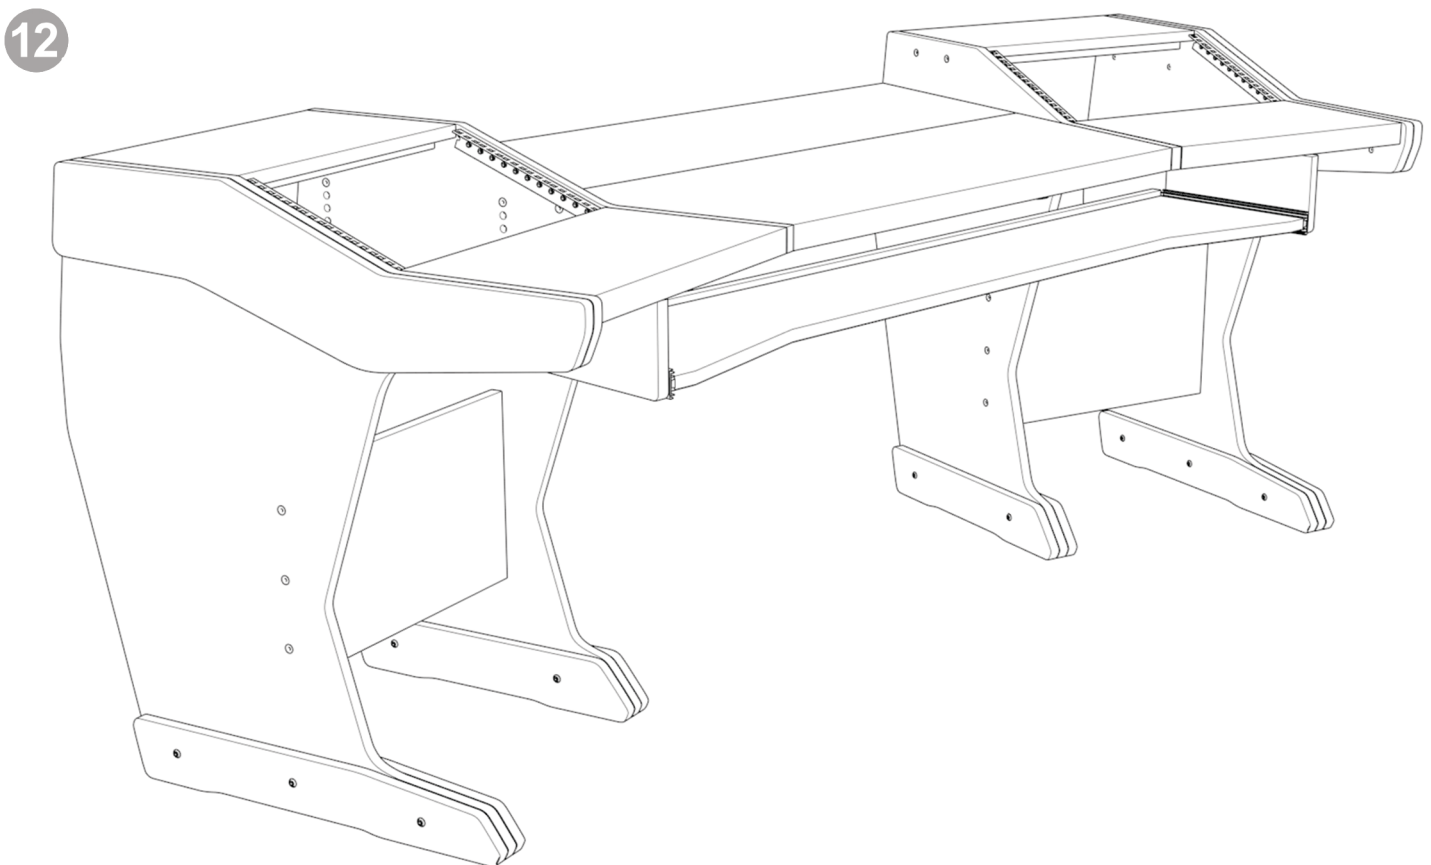

Producer XL

Optional Rack Kit

1

2

4x18

3