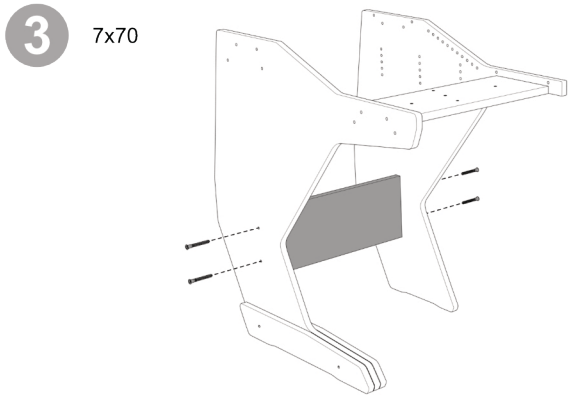

Producer XL

9a Drawer height
8-9-10-11cm

9b Drawer height
12-13-14-15cm

10 7x70

11 M5x30

12

13