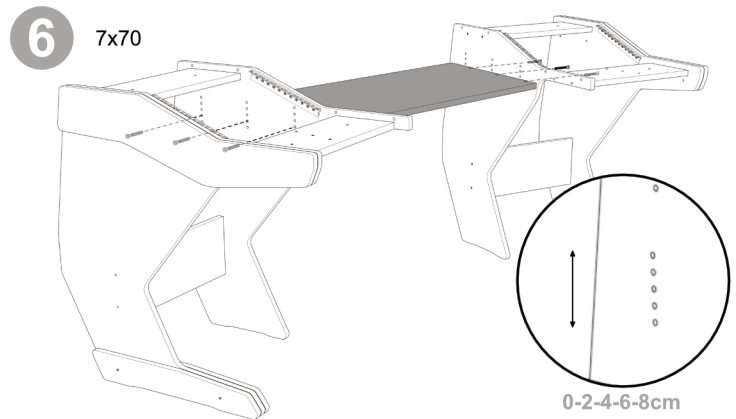

Producer XL

9a Drawer height
8-9-10-11cm

9b Drawer height
12-13-14-15cm

10 7x70

11 M5x30

12

13