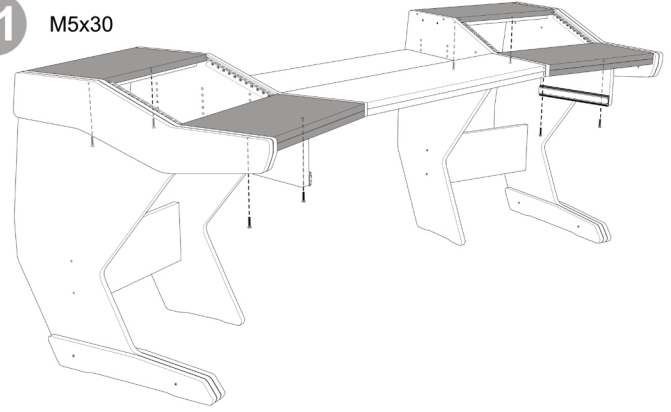

Producer XL

9a Drawer height
8-9-10-11cm

9b Drawer height
12-13-14-15cm

10 7x70

11 M5x30

12

13