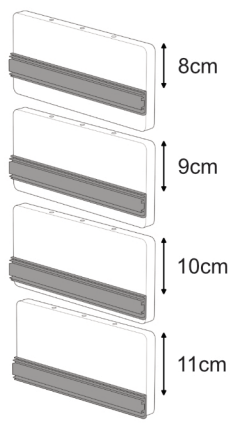

Producer XL

9a Drawer height
8-9-10-11cm

9b Drawer height
12-13-14-15cm

10 7x70

11 M5x30

12

13