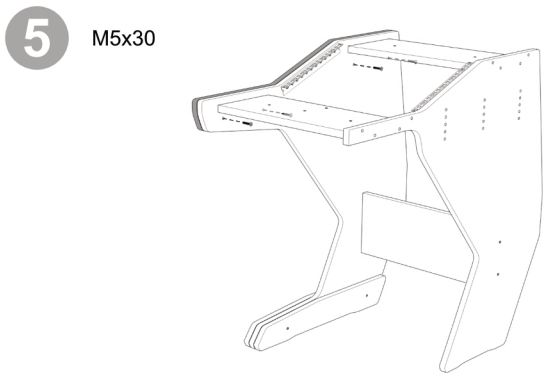

Producer XL

9a Drawer height
8-9-10-11cm

9b Drawer height
12-13-14-15cm

10 7x70

11 M5x30

12

13