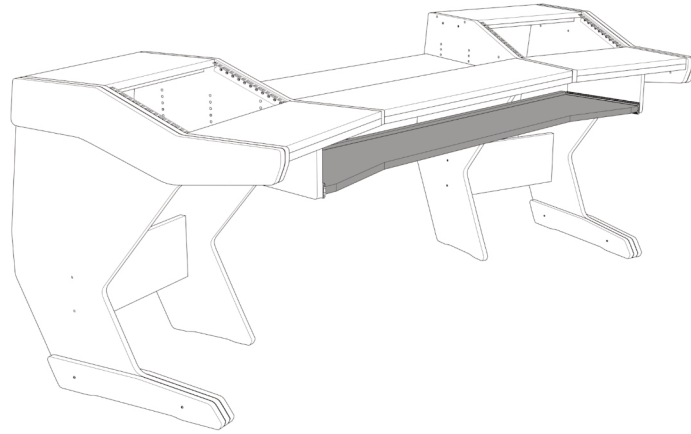

Producer XL

9a Drawer height
8-9-10-11cm

9b Drawer height
12-13-14-15cm

10 7x70

11 M5x30

12

13