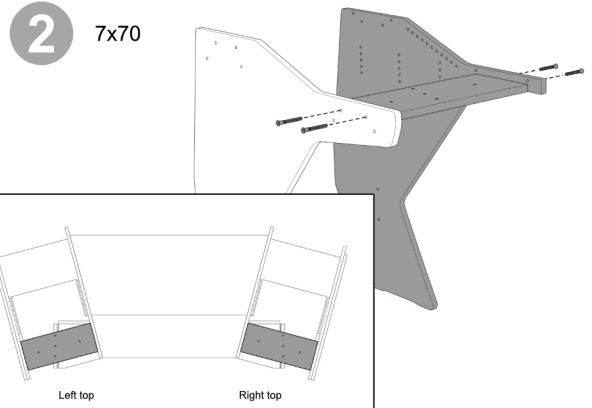

Producer XL

9a Drawer height
8-9-10-11cm

9b Drawer height
12-13-14-15cm

10 7x70

11 M5x30

12

13