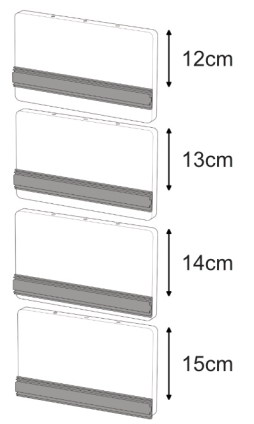

Producer XL

9a Drawer height
8-9-10-11cm

9b Drawer height
12-13-14-15cm

10 7x70

11 M5x30

12

13