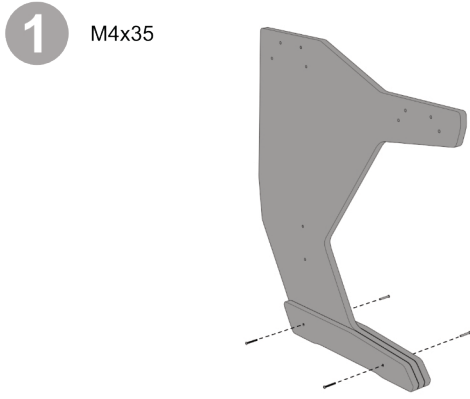

Producer XL

9a Drawer height
8-9-10-11cm

9b Drawer height
12-13-14-15cm

10 7x70

11 M5x30

12

13