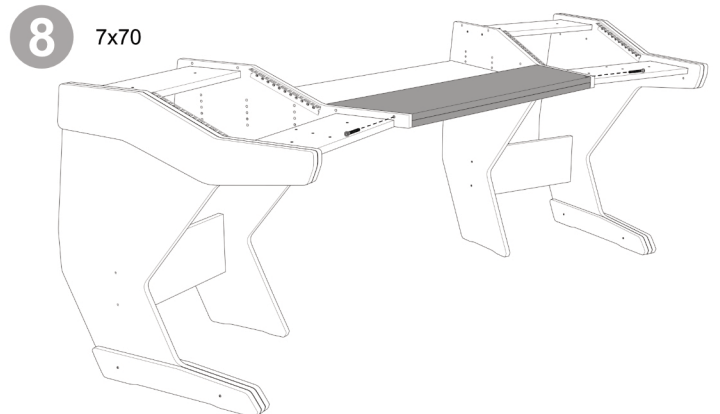

Producer XL

9a Drawer height
8-9-10-11cm

9b Drawer height
12-13-14-15cm

10 7x70

11 M5x30

12

13