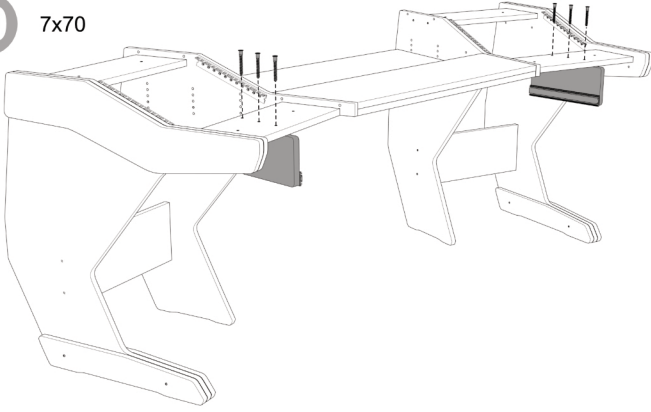

Producer XL

9a Drawer height
8-9-10-11cm

9b Drawer height
12-13-14-15cm

10 7x70

11 M5x30

12

13