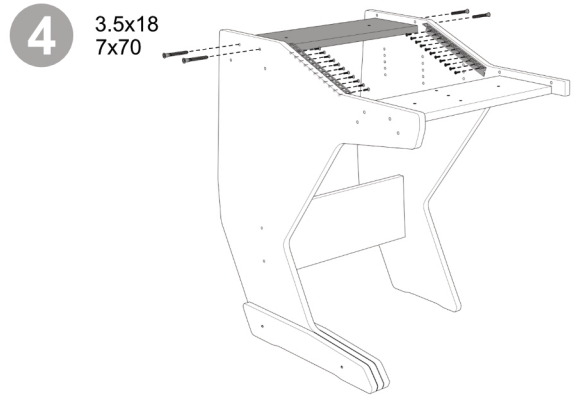

Producer XL

9a Drawer height
8-9-10-11cm

9b Drawer height
12-13-14-15cm

10 7x70

11 M5x30

12

13