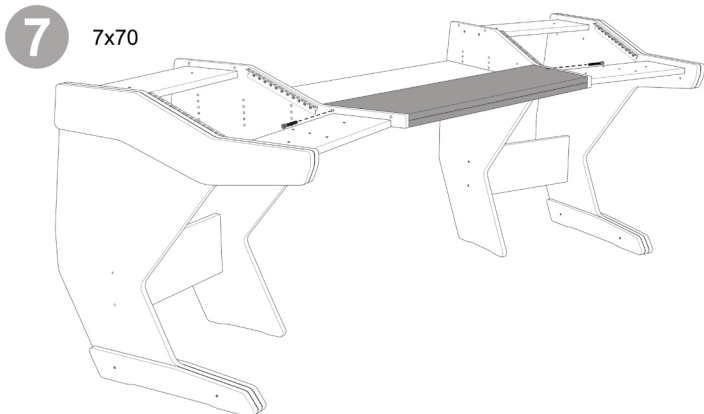

Producer XL

9a Drawer height
8-9-10-11cm

9b Drawer height
12-13-14-15cm

10 7x70

11 M5x30

12

13