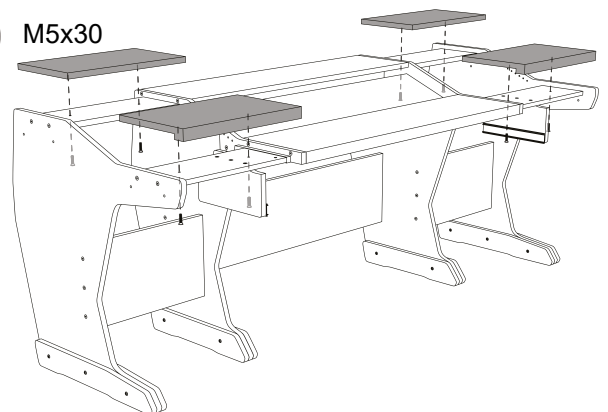

Producer Control 88

1 M4x35
M4x16

2 7x70

3 7x70

4 7x70

5a Drawer height
8-9-10-11 cm

5b Drawer height
12-13-14-15 cm

6 7x70

7 M5x30

8 M5x30

9 4x18

10

11

12