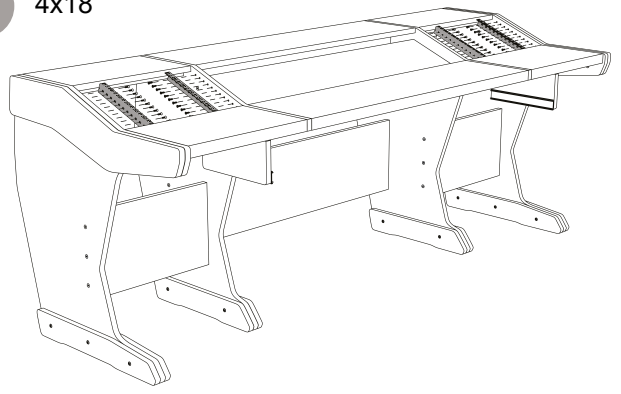

Producer Control 88

1 M4x35
M4x16

2 7x70

3 7x70

4 7x70

5a Drawer height
8-9-10-11 cm

5b Drawer height
12-13-14-15 cm

6 7x70

7 M5x30

8 M5x30

9 4x18

10

11

12