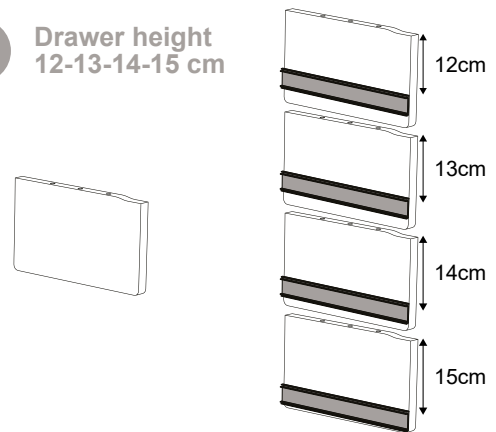

Producer Control 88

1 M4x35
M4x16

2 7x70

3 7x70

4 7x70

5a Drawer height
8-9-10-11 cm

5b Drawer height
12-13-14-15 cm

6 7x70

7 M5x30

8 M5x30

9 4x18

10

11

12