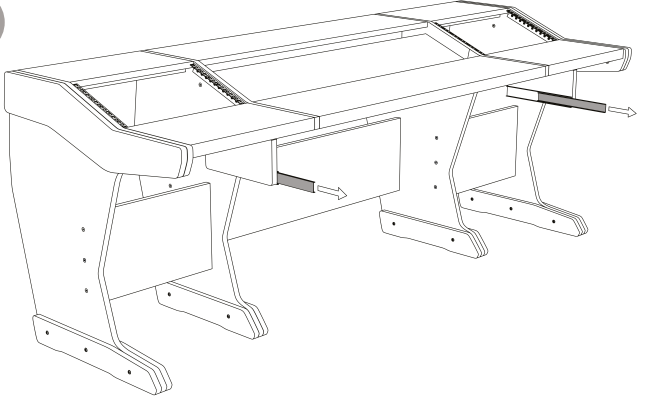

Producer Control 88

1 M4x35
M4x16

2 7x70

3 7x70

4 7x70

5a Drawer height
8-9-10-11 cm

5b Drawer height
12-13-14-15 cm

6 7x70

7 M5x30

8 M5x30

9 4x18

10

11

12