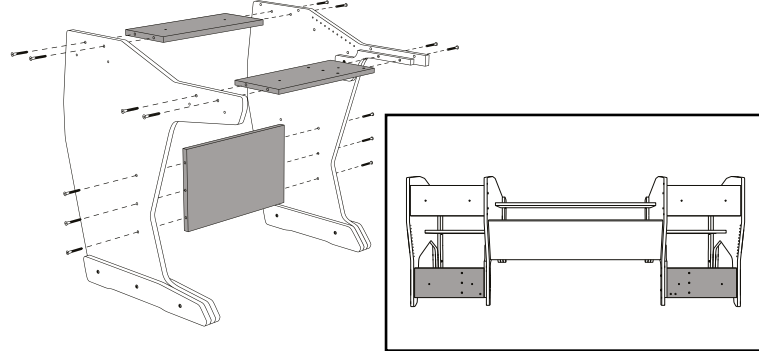

Producer Control 88

1 M4x35
M4x16

2 7x70

3 7x70

4 7x70

5a Drawer height
8-9-10-11 cm

5b Drawer height
12-13-14-15 cm

6 7x70

7 M5x30

8 M5x30

9 4x18

10

11

12