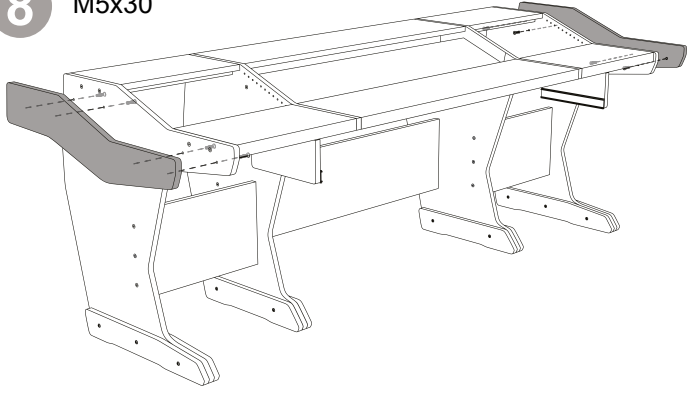

Producer Control 88

1 M4x35
M4x16

2 7x70

3 7x70

4 7x70

5a Drawer height
8-9-10-11 cm

5b Drawer height
12-13-14-15 cm

6 7x70

7 M5x30

8 M5x30

9 4x18

10

11

12