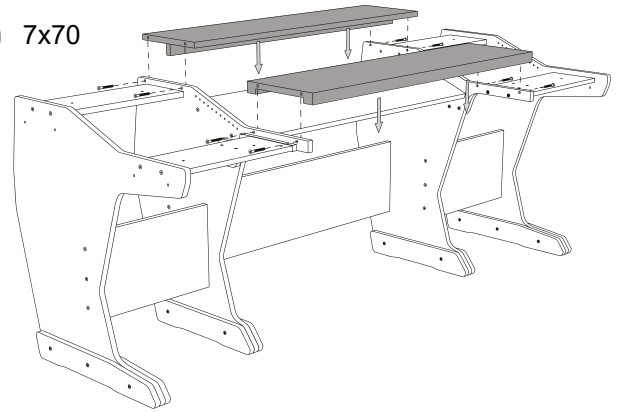

Producer Control 88

1 M4x35
M4x16

2 7x70

3 7x70

4 7x70

5a Drawer height
8-9-10-11 cm

5b Drawer height
12-13-14-15 cm

6 7x70

7 M5x30

8 M5x30

9 4x18

10

11

12