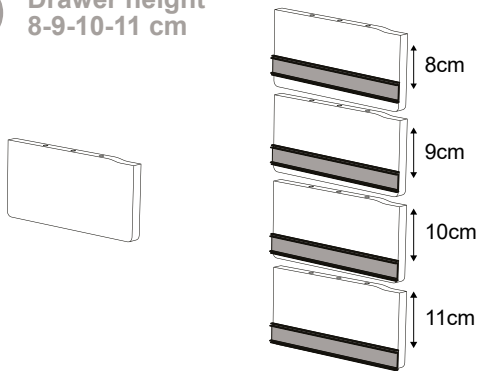

Producer Control 88

1 M4x35
M4x16

2 7x70

3 7x70

4 7x70

5a Drawer height
8-9-10-11 cm

5b Drawer height
12-13-14-15 cm

6 7x70

7 M5x30

8 M5x30

9 4x18

10

11

12