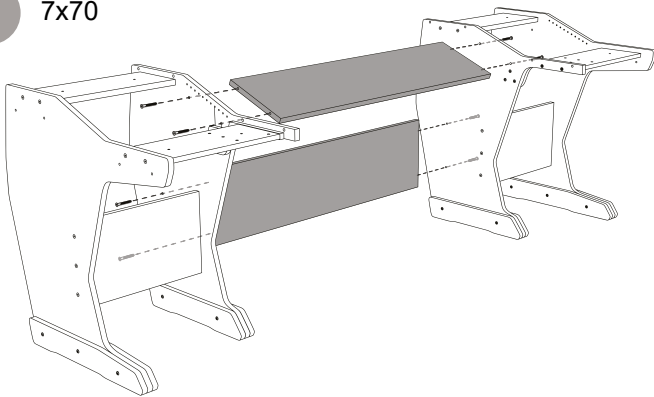

Producer Control 88

1 M4x35
M4x16

2 7x70

3 7x70

4 7x70

5a Drawer height
8-9-10-11 cm

5b Drawer height
12-13-14-15 cm

6 7x70

7 M5x30

8 M5x30

9 4x18

10

11

12