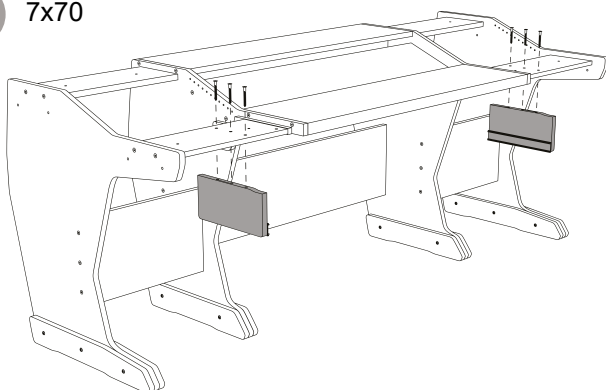

Producer Control 88

1 M4x35
M4x16

2 7x70

3 7x70

4 7x70

5a Drawer height
8-9-10-11 cm

5b Drawer height
12-13-14-15 cm

6 7x70

7 M5x30

8 M5x30

9 4x18

10

11

12