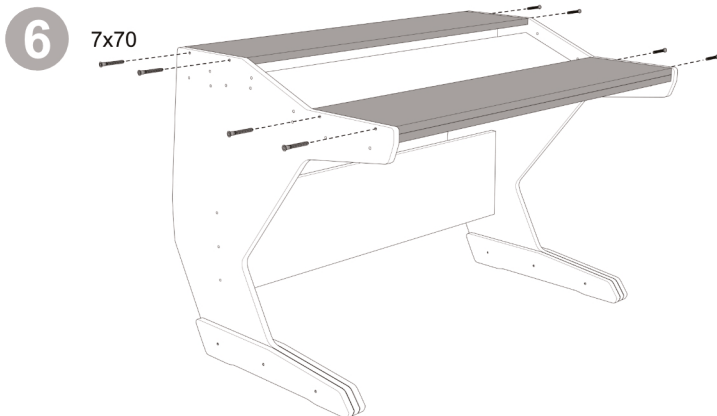

Producer Control 61

8a Drawer height
8-9-10-11cm

8b Drawer height
12-13-14-15cm

9 M5x50

10

11