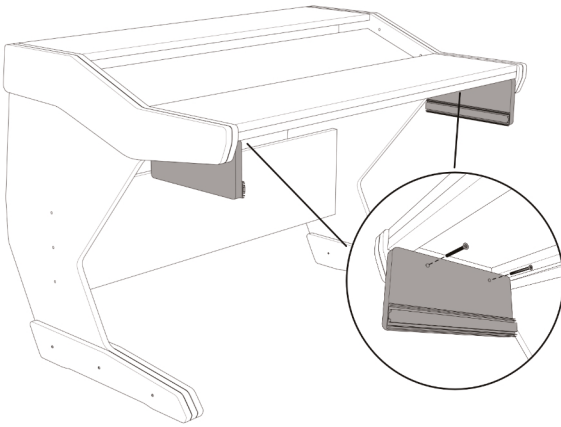

Producer Control 61

8a Drawer height
8-9-10-11cm

8b Drawer height
12-13-14-15cm

9 M5x50

10

11