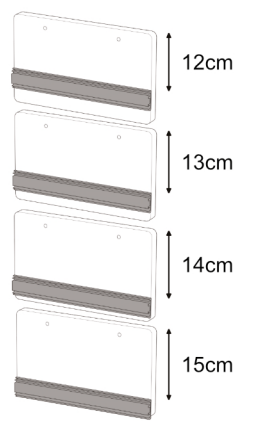

Producer Control 61

8a Drawer height
8-9-10-11cm

8b Drawer height
12-13-14-15cm

9 M5x50

10

11