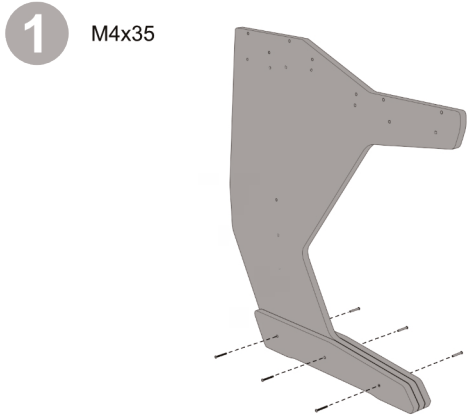

Producer Control 61

8a Drawer height
8-9-10-11cm

8b Drawer height
12-13-14-15cm

9 M5x50

10

11