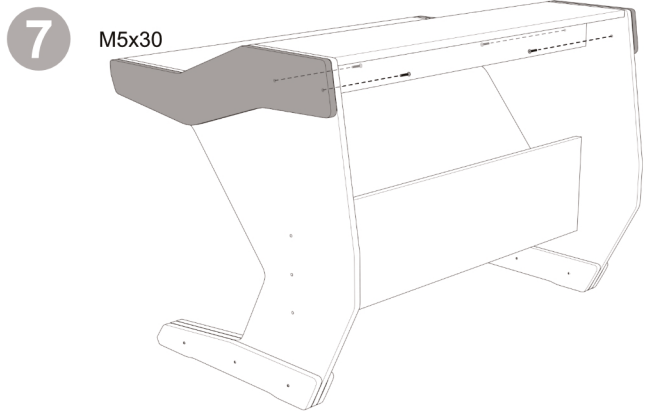

Producer Control 61

8a Drawer height
8-9-10-11cm

8b Drawer height
12-13-14-15cm

9 M5x50

10

11