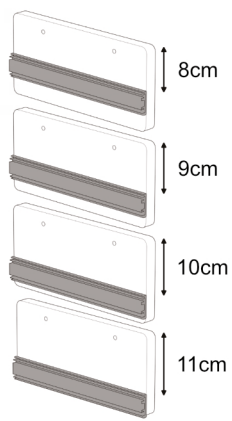

Producer Control 61

8a Drawer height
8-9-10-11cm

8b Drawer height
12-13-14-15cm

9 M5x50

10

11