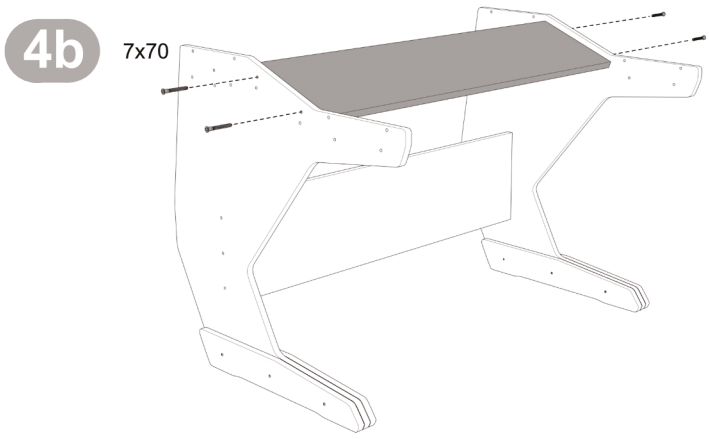

Producer Control 61

8a Drawer height
8-9-10-11cm

8b Drawer height
12-13-14-15cm

9 M5x50

10

11