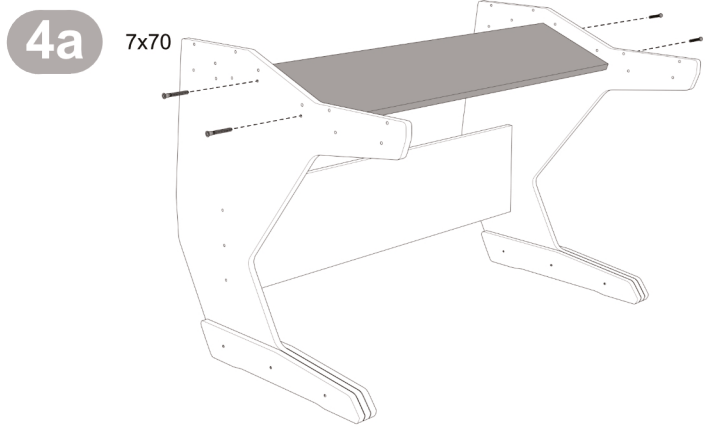

Producer Control 61

8a Drawer height
8-9-10-11cm

8b Drawer height
12-13-14-15cm

9 M5x50

10

11