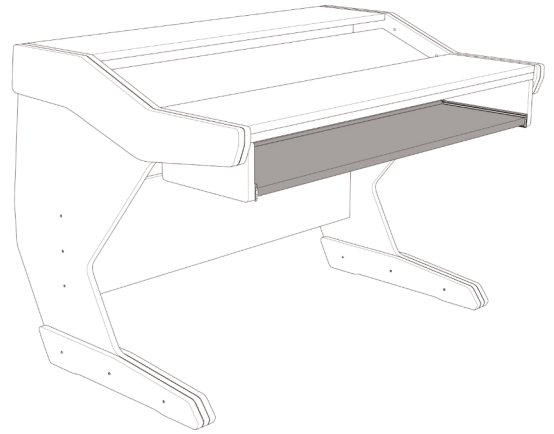

Producer Control 61

8a Drawer height
8-9-10-11cm

8b Drawer height
12-13-14-15cm

9 M5x50

10

11