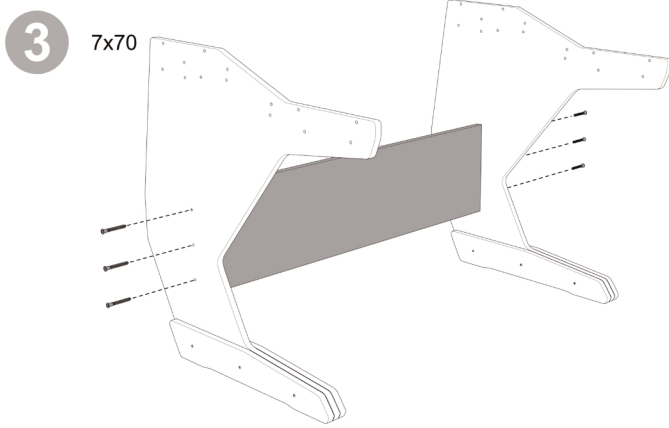

Producer Control 61

8a Drawer height
8-9-10-11cm

8b Drawer height
12-13-14-15cm

9 M5x50

10

11