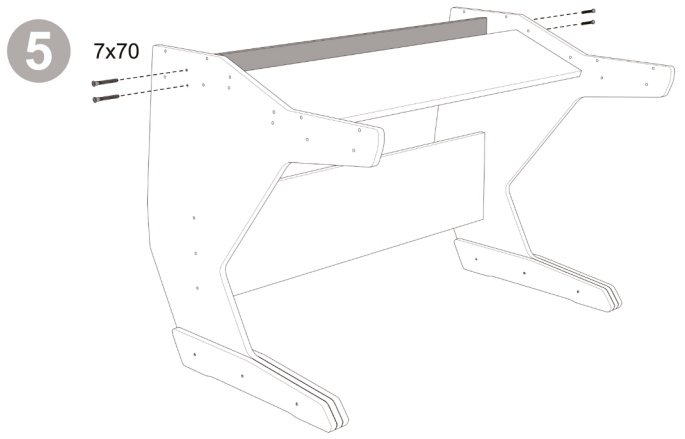

Producer Control 61

8a Drawer height
8-9-10-11cm

8b Drawer height
12-13-14-15cm

9 M5x50

10

11