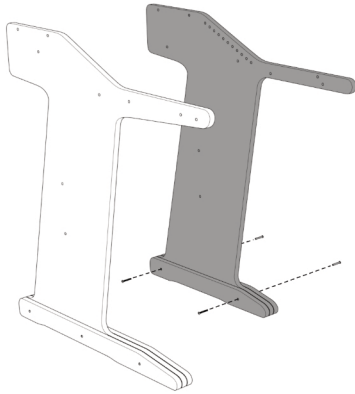

Producer Classic XL

1

2

M4x35

3

M4x35

4

7x70

5

3.5x18
7x70

6

M5x30

7

7x70

8

7x70

9a Drawer height
8-9-10-11cm

9b Drawer height
12-13-14-15cm

10 7x70

11 M5x30

12

13