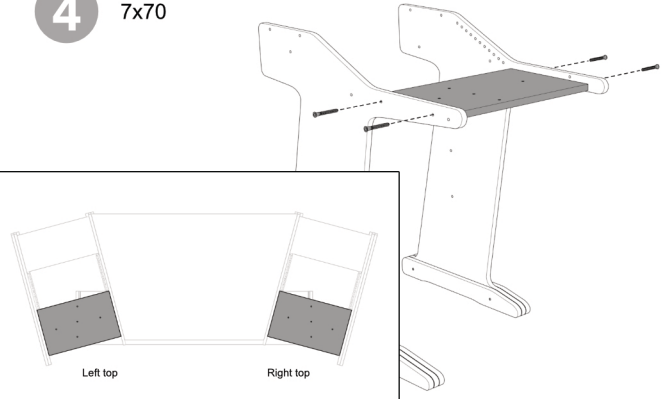

Producer Classic XL

1

2

M4x35

3

M4x35

4

7x70

9a Drawer height
8-9-10-11cm

9b Drawer height
12-13-14-15cm

10 7x70

11 M5x30

12

13