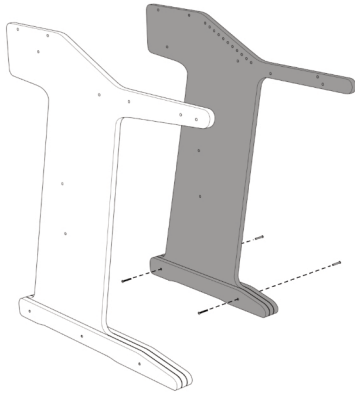

Producer Classic 61

1

2

M4x35

3

M4x35

4

7x70

5

3.5x18
7x70

6

M5x30

7

7x70

8

7x70

9a Drawer height
8-9-10-11cm

9b Drawer height
12-13-14-15cm

10 7x70

11 M5x30

12

13