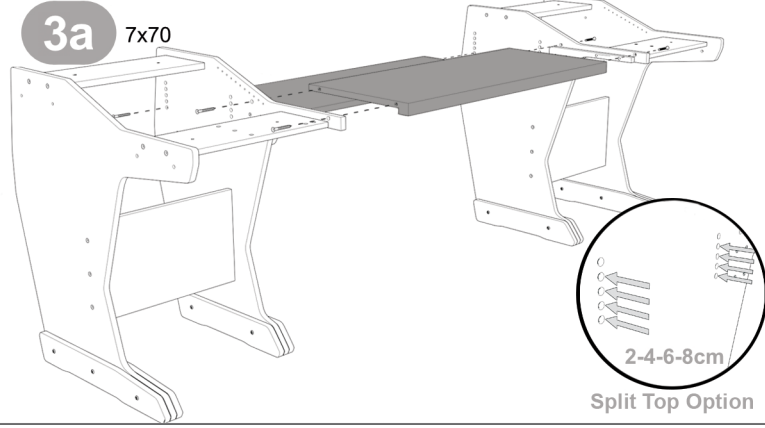

# Producer 88

**1** M4x35  
M5x30

**2** 7x70

**3a** 7x70

Split Top Option

**4a**

Split Top Option

**3b** 6x30

Joint Top Option

**4b** 7x70

Joint Top Option

**5a** Drawer height  
8-9-10-11cm

**5b** Drawer height  
12-13-14-15cm

## Optional Rack Kit

1

2

4x18

3