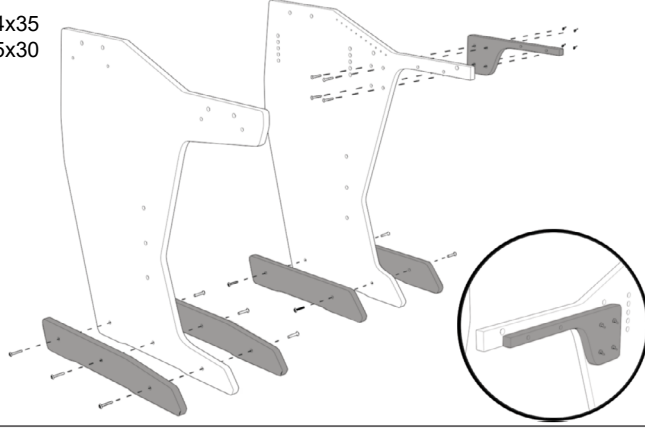

# Producer 88

**1** M4x35  
M5x30

**2** 7x70

**3a** 7x70

Split Top Option

**4a**

Split Top Option

**3b** 6x30

Joint Top Option

**4b** 7x70

Joint Top Option

**5a** Drawer height  
8-9-10-11cm

**5b** Drawer height  
12-13-14-15cm

## Optional Rack Kit

1

2

4x18

3