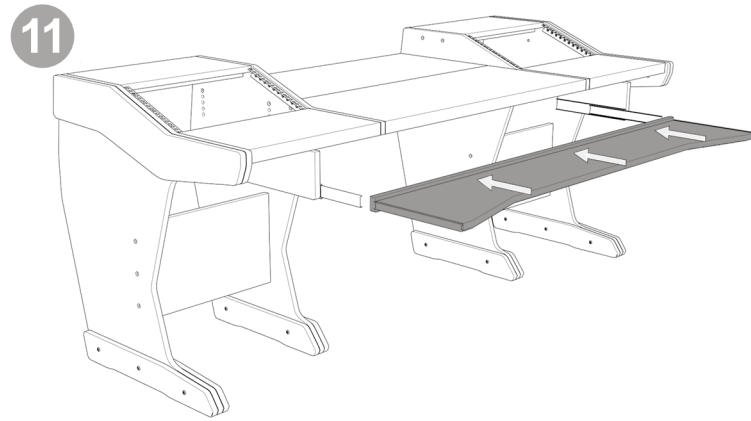

Joint Top Option

**4b** 7x70

Joint Top Option

**5a** Drawer height  
8-9-10-11cm

**5b** Drawer height  
12-13-14-15cm

## Optional Rack Kit

1

2

4x18

3