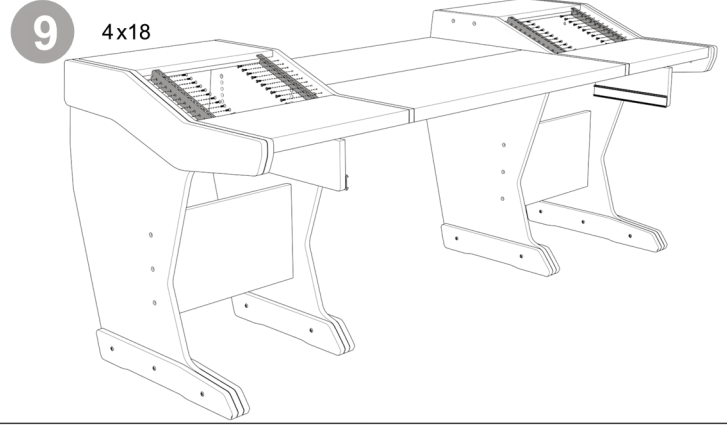

Joint Top Option

**4b** 7x70

Joint Top Option

**5a** Drawer height  
8-9-10-11cm

**5b** Drawer height  
12-13-14-15cm

## Optional Rack Kit

1

2

4x18

3