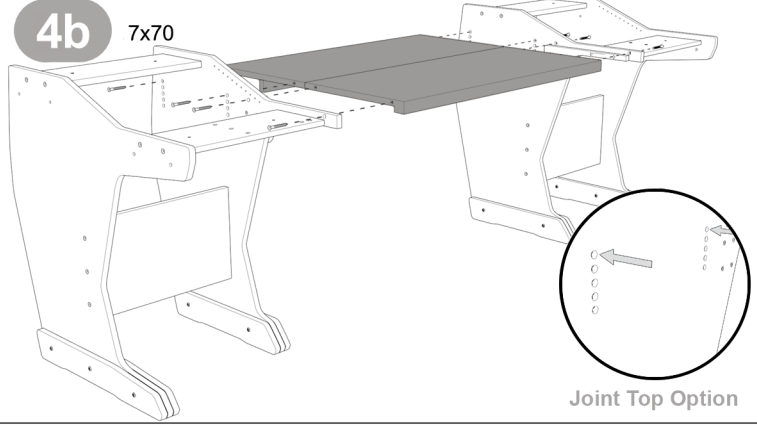

# Producer 88

**1** M4x35  
M5x30

**2** 7x70

**3a** 7x70

Split Top Option

**4a**

Split Top Option

**3b** 6x30

Joint Top Option

**4b** 7x70

Joint Top Option

**5a** Drawer height  
8-9-10-11cm

**5b** Drawer height  
12-13-14-15cm

## Optional Rack Kit

1

2

4x18

3