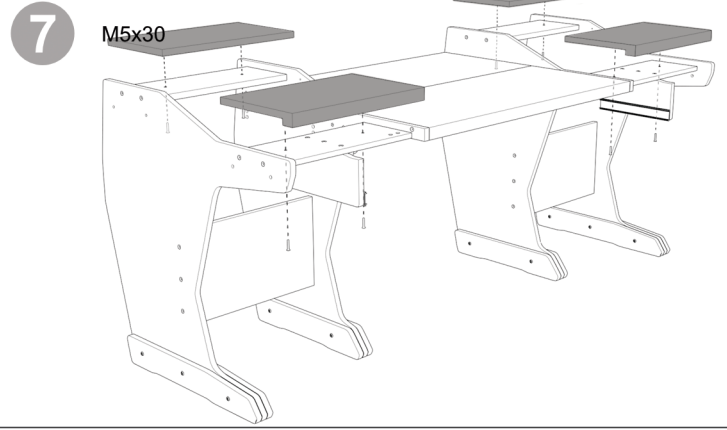

Joint Top Option

**4b** 7x70

Joint Top Option

**5a** Drawer height  
8-9-10-11cm

**5b** Drawer height  
12-13-14-15cm

## Optional Rack Kit

1

2

4x18

3