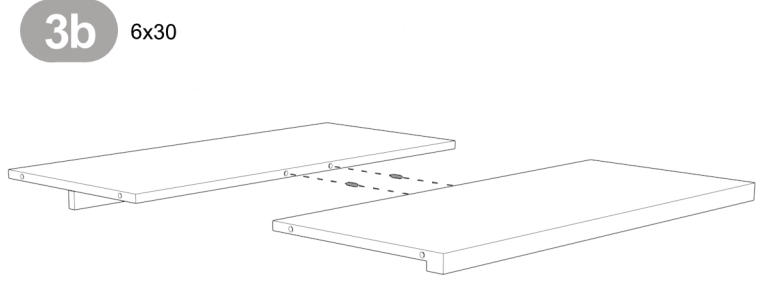

# Producer 88

**1** M4x35  
M5x30

**2** 7x70

**3a** 7x70

Split Top Option

**4a**

Split Top Option

**3b** 6x30

Joint Top Option

**4b** 7x70

Joint Top Option

**5a** Drawer height  
8-9-10-11cm

**5b** Drawer height  
12-13-14-15cm