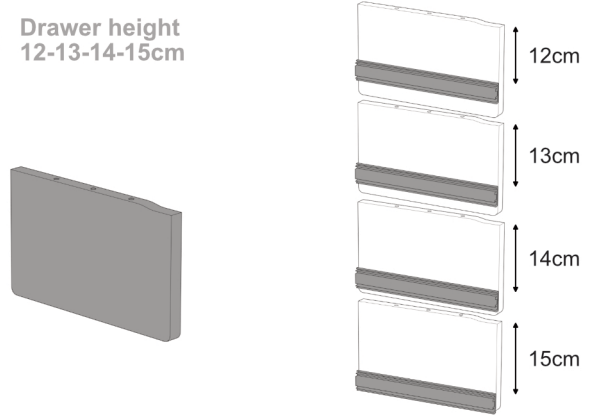

Joint Top Option

**4b** 7x70

Joint Top Option

**5a** Drawer height  
8-9-10-11cm

**5b** Drawer height  
12-13-14-15cm

## Optional Rack Kit

1

2

4x18

3