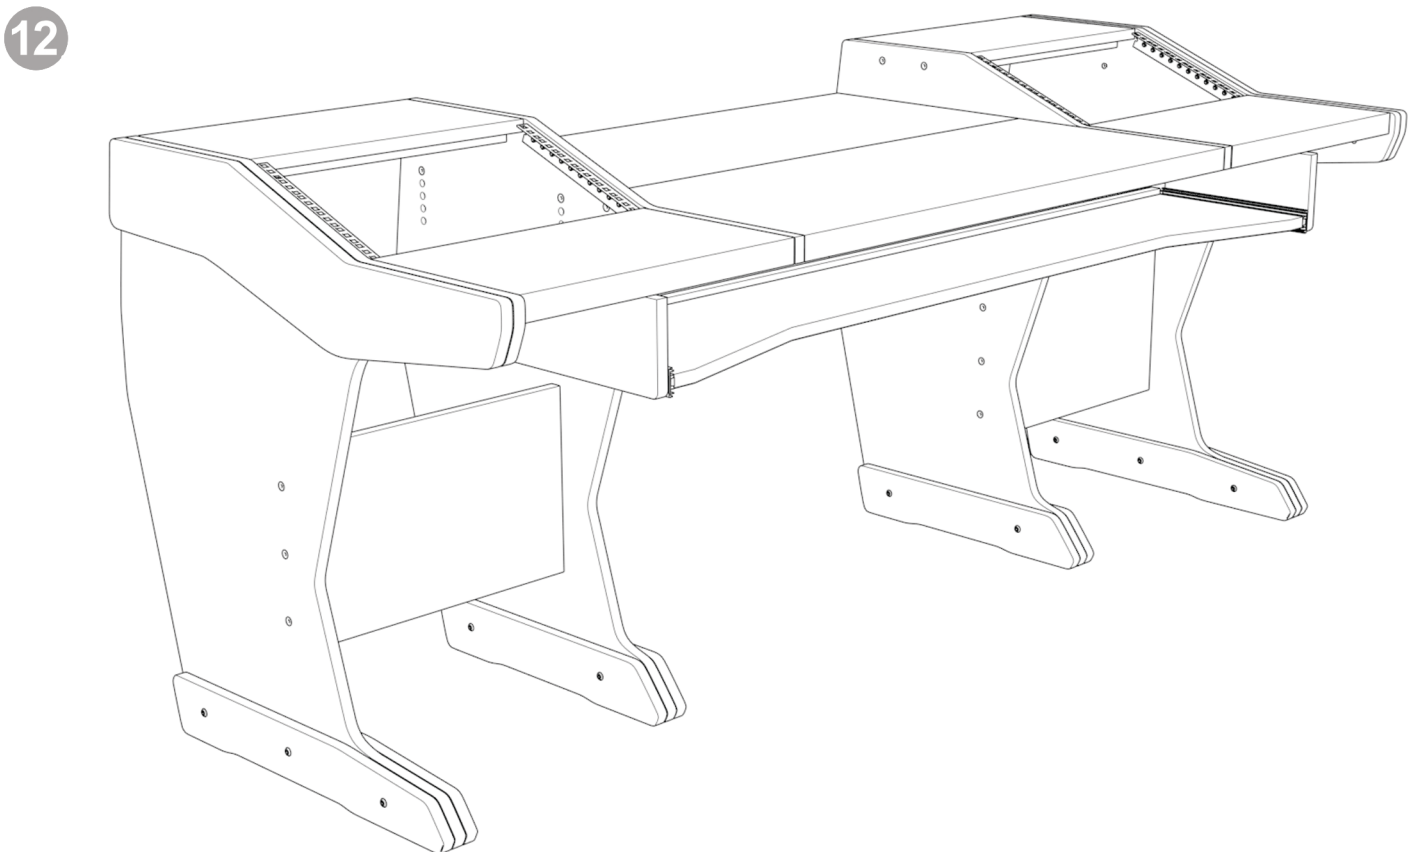

Joint Top Option

**4b** 7x70

Joint Top Option

**5a** Drawer height  
8-9-10-11cm

**5b** Drawer height  
12-13-14-15cm