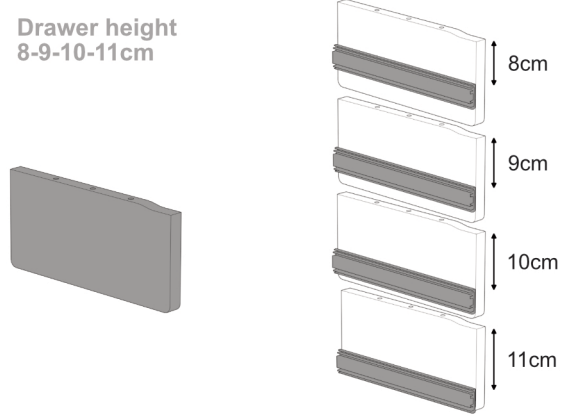

# Producer 88

**1** M4x35  
M5x30

**2** 7x70

**3a** 7x70

Split Top Option

**4a**

Split Top Option

**3b** 6x30

Joint Top Option

**4b** 7x70

Joint Top Option

**5a** Drawer height  
8-9-10-11cm

**5b** Drawer height  
12-13-14-15cm

## Optional Rack Kit

1

2

4x18

3