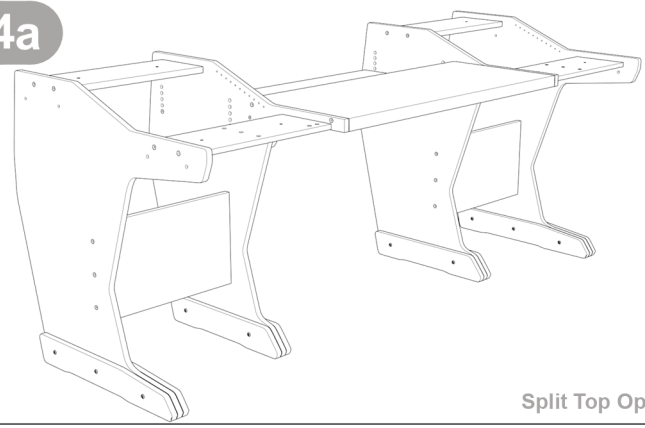

# Producer 88

**1** M4x35  
M5x30

**2** 7x70

**3a** 7x70

Split Top Option

**4a**

Split Top Option

**3b** 6x30

Joint Top Option

**4b** 7x70

Joint Top Option

**5a** Drawer height  
8-9-10-11cm

**5b** Drawer height  
12-13-14-15cm

## Optional Rack Kit

1

2

4x18

3