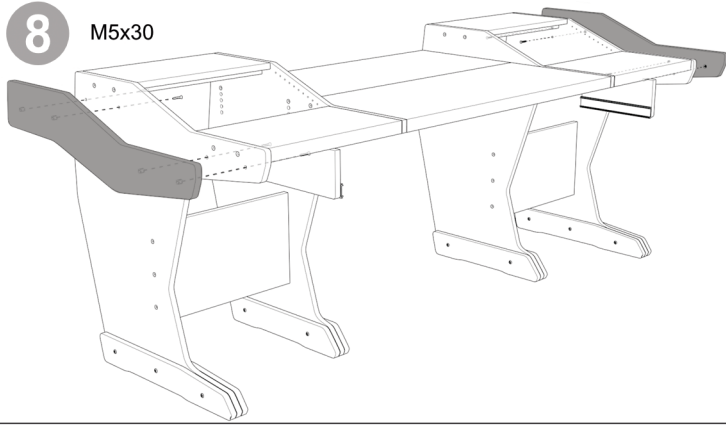

Joint Top Option

**4b** 7x70

Joint Top Option

**5a** Drawer height  
8-9-10-11cm

**5b** Drawer height  
12-13-14-15cm

## Optional Rack Kit

1

2

4x18

3