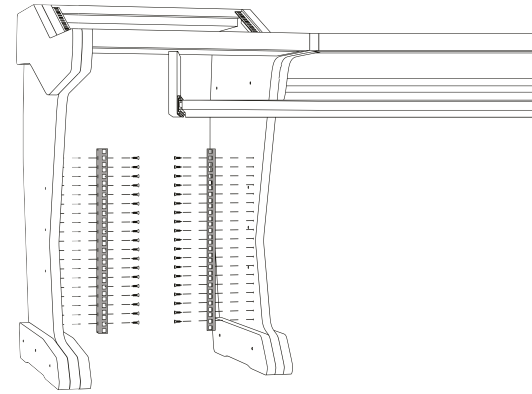

# Producer 88

**1** M4x35  
M5x30

**2** 7x70

**3a** 7x70

Split Top Option

**4a**

Split Top Option

**3b** 6x30

Joint Top Option

**4b** 7x70

Joint Top Option

**5a** Drawer height  
8-9-10-11cm

**5b** Drawer height  
12-13-14-15cm

## Optional Rack Kit

1

2

4x18

3