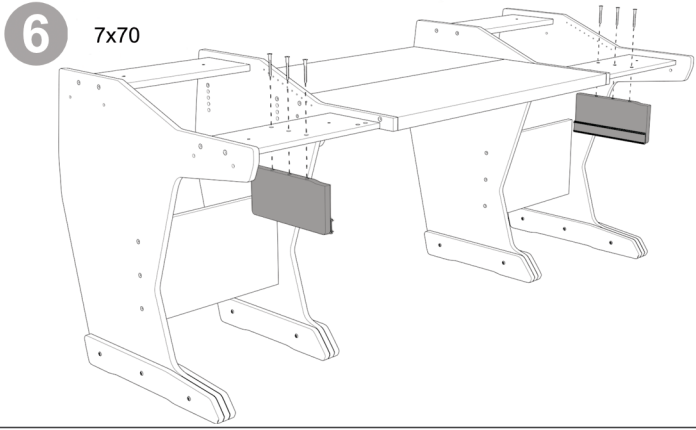

Joint Top Option

**4b** 7x70

Joint Top Option

**5a** Drawer height  
8-9-10-11cm

**5b** Drawer height  
12-13-14-15cm

## Optional Rack Kit

1

2

4x18

3