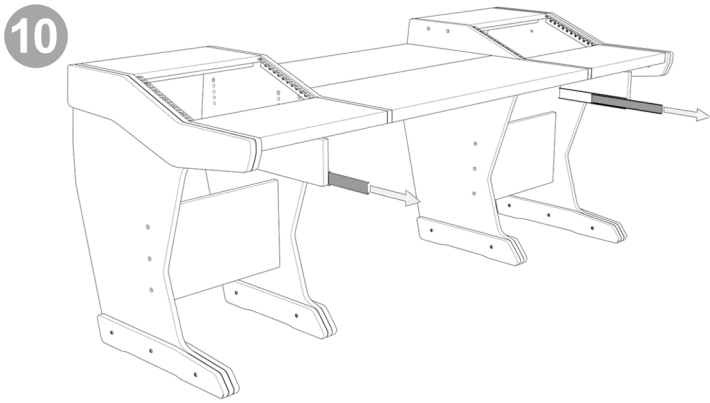

Joint Top Option

**4b** 7x70

Joint Top Option

**5a** Drawer height  
8-9-10-11cm

**5b** Drawer height  
12-13-14-15cm

## Optional Rack Kit

1

2

4x18

3