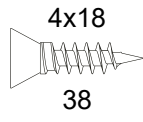

# Producer 88

**1** M4x35  
M5x30

**2** 7x70

**3a** 7x70

Split Top Option

**4a**

Split Top Option

**3b** 6x30

Joint Top Option

**4b** 7x70

Joint Top Option

**5a** Drawer height  
8-9-10-11cm

**5b** Drawer height  
12-13-14-15cm