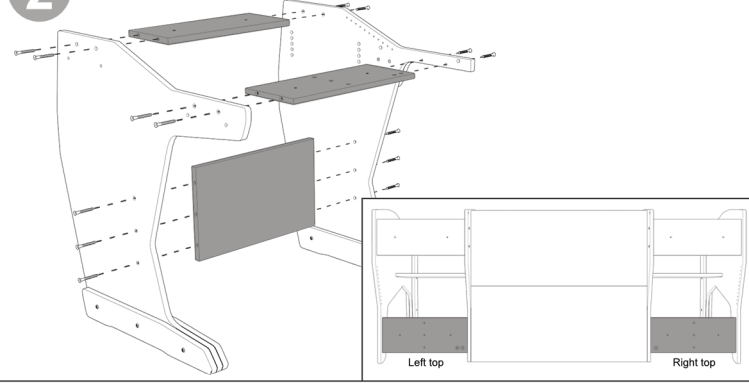

# Producer 88

**1** M4x35  
M5x30

**2** 7x70

**3a** 7x70

Split Top Option

**4a**

Split Top Option

**3b** 6x30

Joint Top Option

**4b** 7x70

Joint Top Option

**5a** Drawer height  
8-9-10-11cm

**5b** Drawer height  
12-13-14-15cm

## Optional Rack Kit

1

2

4x18

3