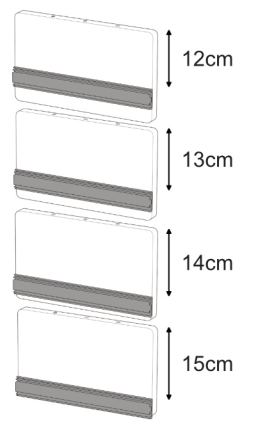

Producer 88

1 M4x35

2 7x70

3 7x70

4 3.5x18
7x70

5 M5x30

6 7x70

7 7x70

8 7x70

9a Drawer height
8-9-10-11cm

9b Drawer height
12-13-14-15cm

10 7x70

11 M5x30

12

13