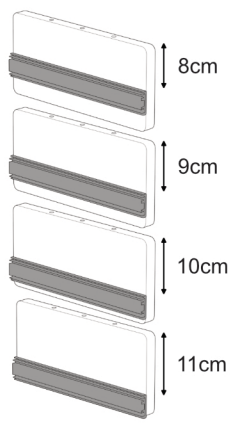

Producer 88

1 M4x35

2 7x70

3 7x70

4 3.5x18
7x70

5 M5x30

6 7x70

7 7x70

8 7x70

9a Drawer height
8-9-10-11cm

9b Drawer height
12-13-14-15cm

10 7x70

11 M5x30

12

13