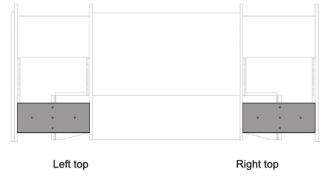

Producer 88

1 M4x35

2 7x70

3 7x70

4 3.5x18
7x70

5 M5x30

6 7x70

7 7x70

8 7x70

9a Drawer height
8-9-10-11cm

9b Drawer height
12-13-14-15cm

10 7x70

11 M5x30

12

13