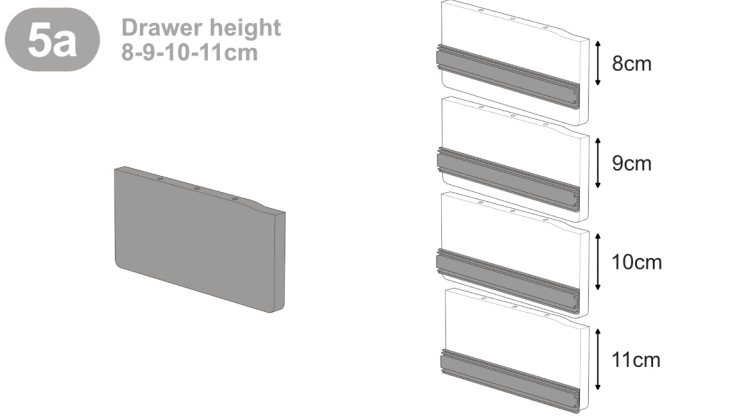

Producer 61

Optional Rack Kit

1

2

4x18

3