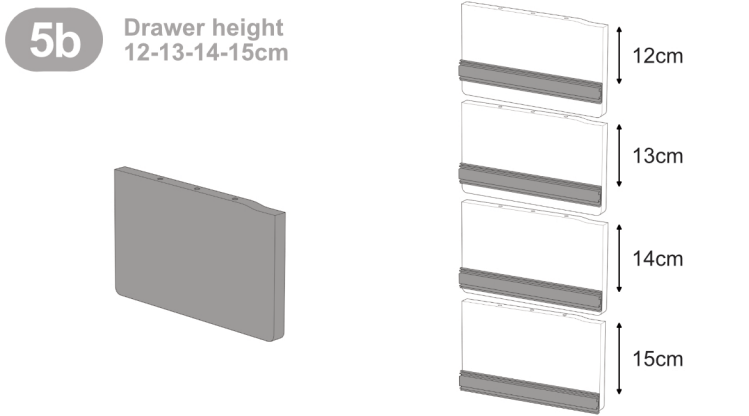

Producer 61

Optional Rack Kit

1

2

4x18

3