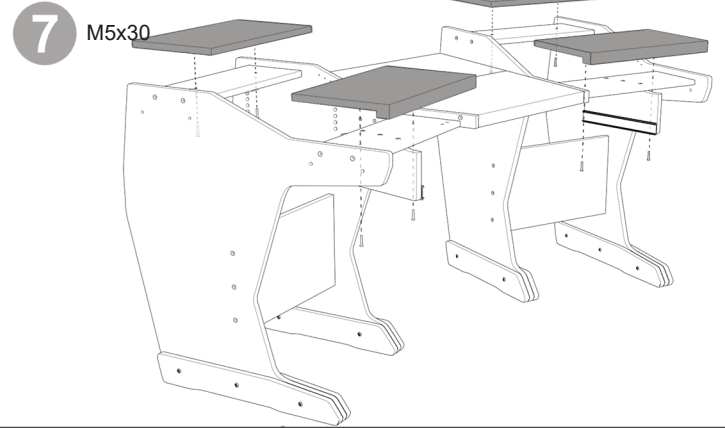

Producer 61

Optional Rack Kit

1

2

4x18

3