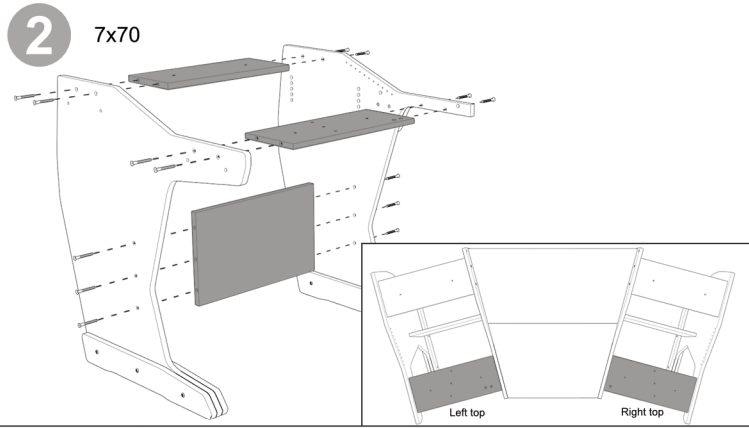

Producer 61

Optional Rack Kit

1

2

4x18

3