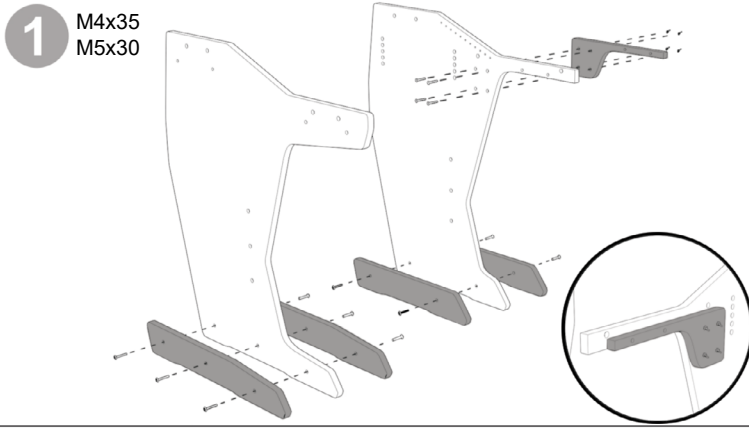

Producer 61

Optional Rack Kit

1

2

4x18

3