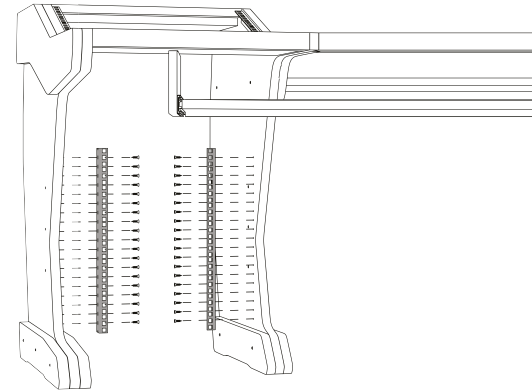

Producer 61

Optional Rack Kit

1

2

4x18

3