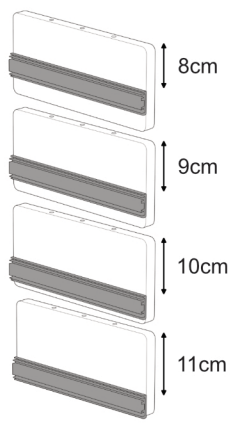

# Producer 61

**9a** Drawer height  
8-9-10-11cm

**9b** Drawer height  
12-13-14-15cm

**10** 7x70

**11** M5x30

**12**

**13**