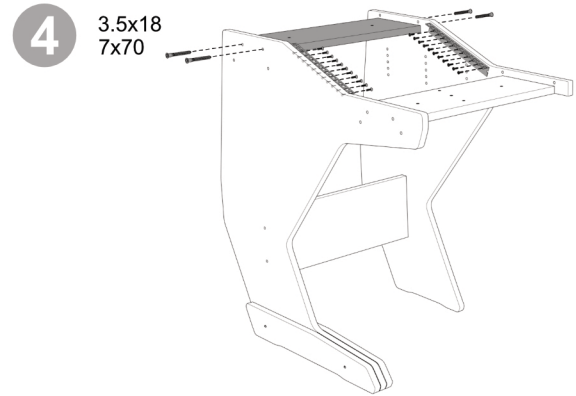

# Producer 61

**9a** Drawer height  
8-9-10-11cm

**9b** Drawer height  
12-13-14-15cm

**10** 7x70

**11** M5x30

**12**

**13**