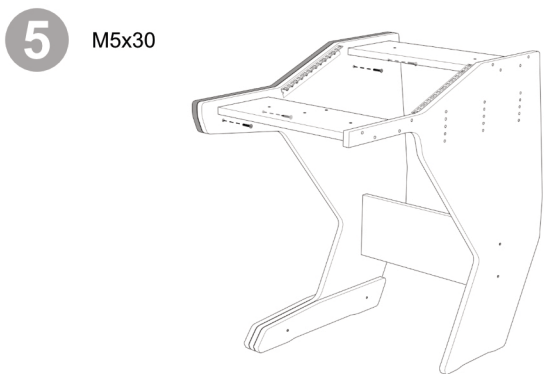

# Producer 61

**9a** Drawer height  
8-9-10-11cm

**9b** Drawer height  
12-13-14-15cm

**10** 7x70

**11** M5x30

**12**

**13**