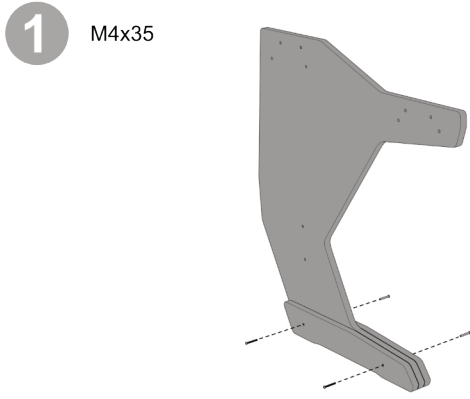

# Producer 61

**9a** Drawer height  
8-9-10-11cm

**9b** Drawer height  
12-13-14-15cm

**10** 7x70

**11** M5x30

**12**

**13**