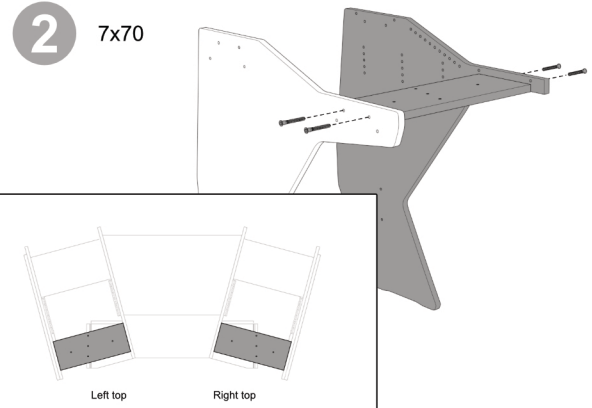

# Producer 61

**9a** Drawer height  
8-9-10-11cm

**9b** Drawer height  
12-13-14-15cm

**10** 7x70

**11** M5x30

**12**

**13**