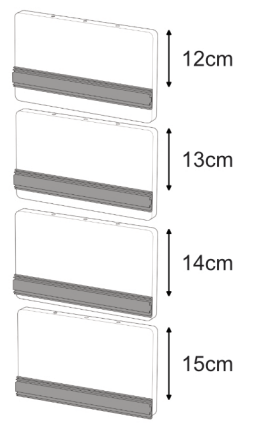

# Producer 61

**9a** Drawer height  
8-9-10-11cm

**9b** Drawer height  
12-13-14-15cm

**10** 7x70

**11** M5x30

**12**

**13**