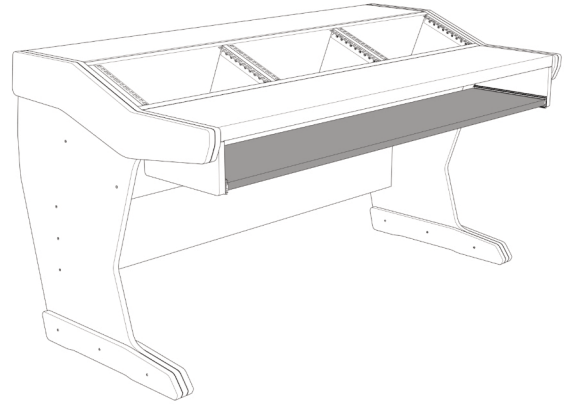

Producer 3

9a Drawer height
8-9-10-11cm

9b Drawer height
12-13-14-15cm

10 M5x50

11

12