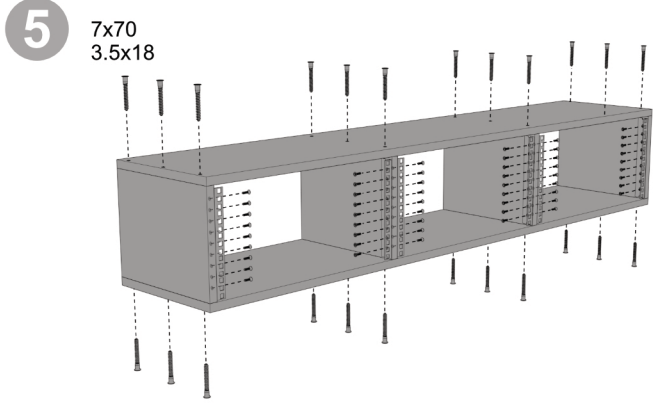

Producer 3

9a Drawer height
8-9-10-11cm

9b Drawer height
12-13-14-15cm

10 M5x50

11

12