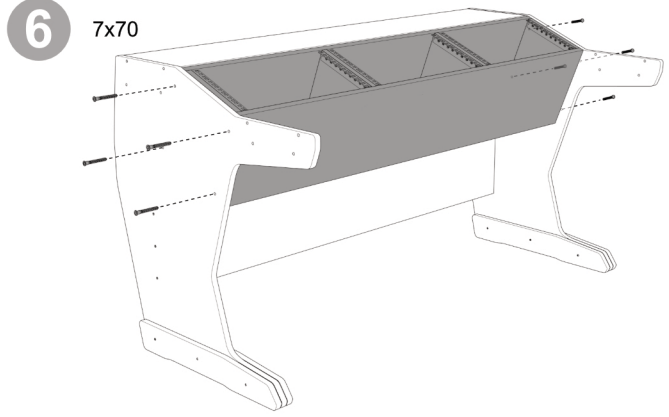

Producer 3

9a Drawer height
8-9-10-11cm

9b Drawer height
12-13-14-15cm

10 M5x50

11

12