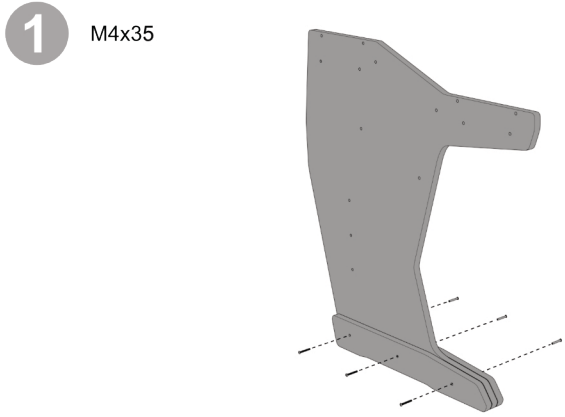

Producer 3

9a Drawer height
8-9-10-11cm

9b Drawer height
12-13-14-15cm

10 M5x50

11

12