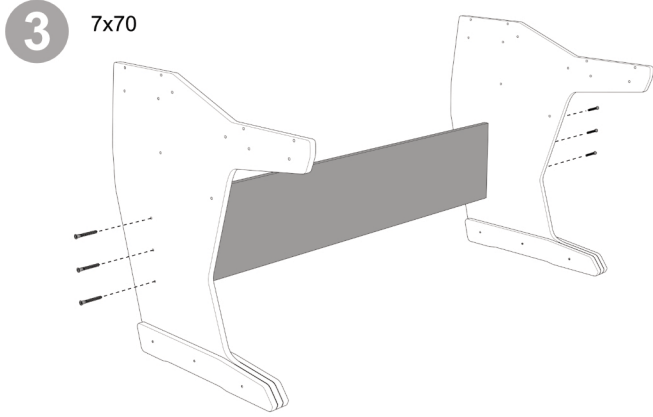

Producer 3

9a Drawer height
8-9-10-11cm

9b Drawer height
12-13-14-15cm

10 M5x50

11

12