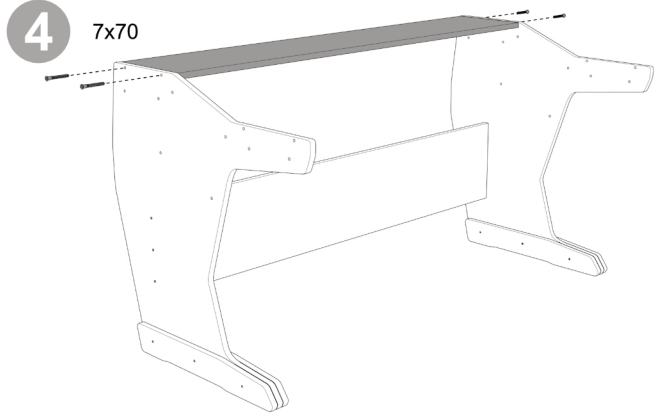

Producer 3

9a Drawer height
8-9-10-11cm

9b Drawer height
12-13-14-15cm

10 M5x50

11

12