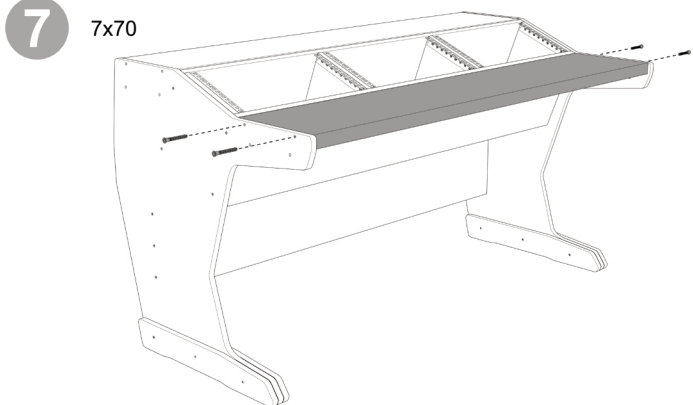

Producer 3

9a Drawer height
8-9-10-11cm

9b Drawer height
12-13-14-15cm

10 M5x50

11

12