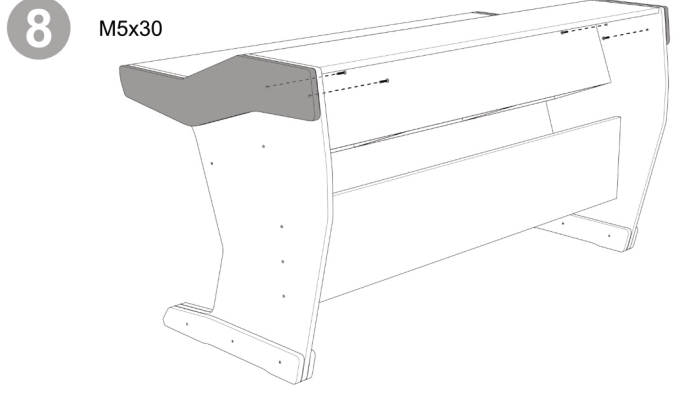

Producer 3

9a Drawer height
8-9-10-11cm

9b Drawer height
12-13-14-15cm

10 M5x50

11

12