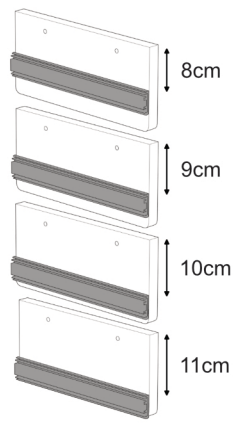

Producer 3

9a Drawer height
8-9-10-11cm

9b Drawer height
12-13-14-15cm

10 M5x50

11

12