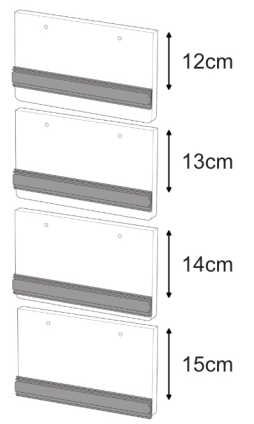

Producer 3

9a Drawer height
8-9-10-11cm

9b Drawer height
12-13-14-15cm

10 M5x50

11

12