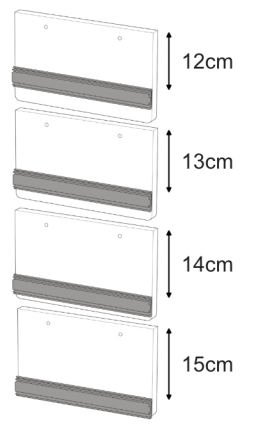

Producer 2

1 M4x35

2

3 7x70

4

5 7x70 3.5x18

6

7 7x70

8

**9a** Drawer height  
8-9-10-11cm

**9b** Drawer height  
12-13-14-15cm

**10** M5x50

**11**

**12**