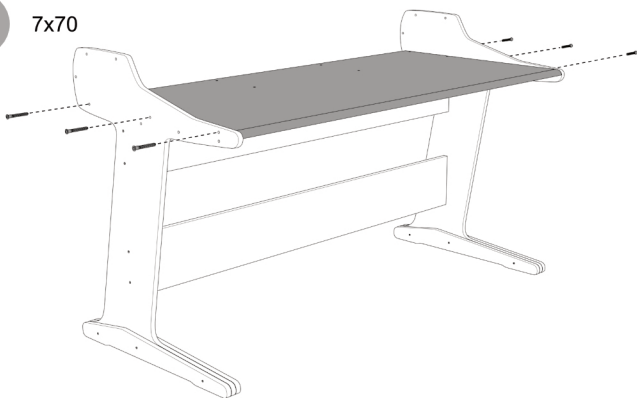

6

Artist Classic 88

1

2

M4x35

3

M4x35

4

7x70

5

7x70

6

6x30

7

4x18
6x30

8

7x70