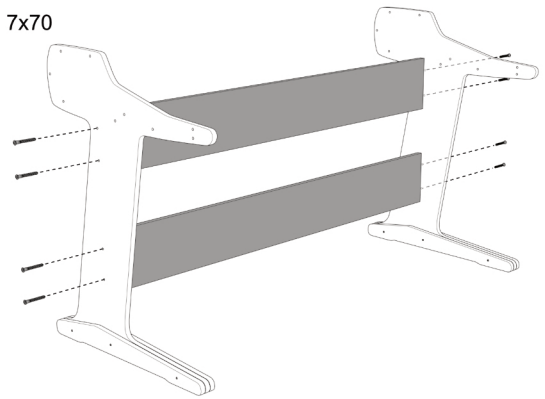

# Artist Classic 88

1

2

M4x35

3

M4x35

4

7x70

5

7x70

6

6x30

7

4x18  
6x30

8

7x70

**9a** Drawer height  
8-9-10-11cm

**9b** Drawer height  
12-13-14-15cm

**10** M5x50

**11** M5x30

**12**

**13**