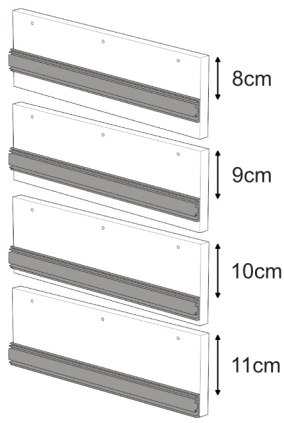

# Artist Classic 88

1

2

M4x35

3

M4x35

4

7x70

5

7x70

6

6x30

7

4x18  
6x30

8

7x70

**9a** Drawer height  
8-9-10-11cm

**9b** Drawer height  
12-13-14-15cm

**10** M5x50

**11** M5x30

**12**

**13**