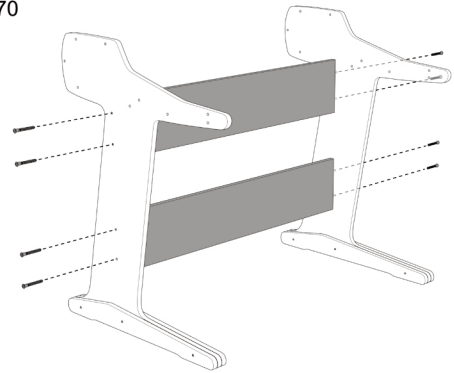

4

Artist Classic 61

1

2

M4x35

3

M4x35

4

7x70

5

7x70

6

6x30

7

4x18
6x30

8

7x70

9a Drawer height
8-9-10-11cm

9b Drawer height
12-13-14-15cm

10 M5x50

11 M5x30

12

13