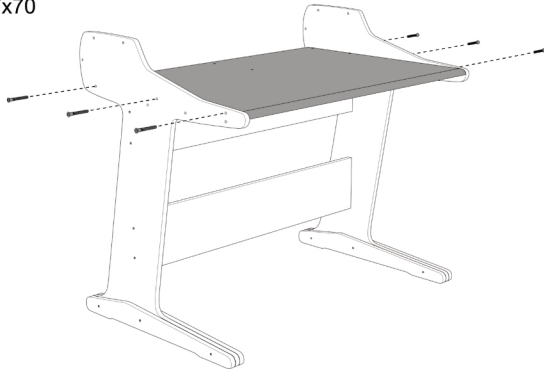

4

Artist 61 3U

1

2

M4x35

3

M4x35

4

7x70

5

7x70

6

6x30

7

3.5x18
6x30

8

7x70