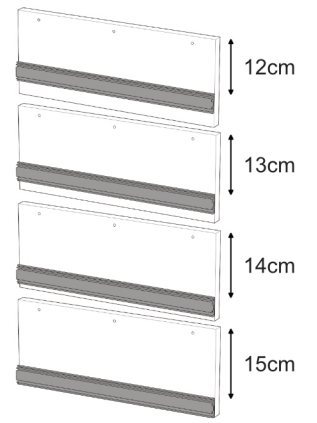

7x70

5

7x70

6

6x30

7

3.5x18
6x30

8

7x70

9a Drawer height
8-9-10-11cm

9b Drawer height
12-13-14-15cm

10 M5x50

11 M5x30

12

13