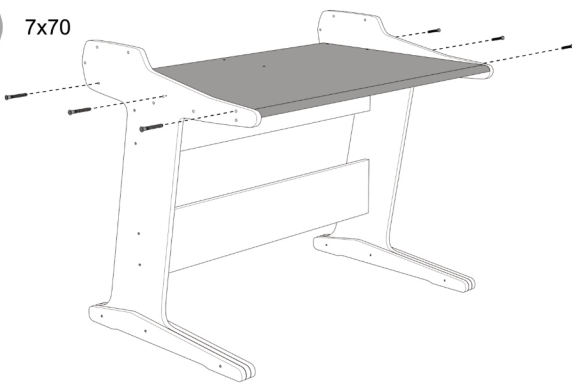

4

Artist 61 2U

1

2

M4x35

3

M4x35

4

7x70

5

7x70

6

6x30

7

3.5x18
6x30

8

7x70