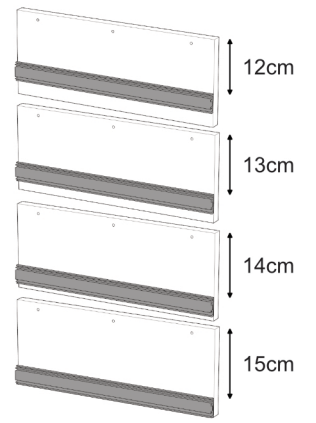

7x70

5

7x70

6

6x30

7

3.5x18
6x30

8

7x70

9a Drawer height
8-9-10-11cm

9b Drawer height
12-13-14-15cm

10 M5x50

11 M5x30

12

13