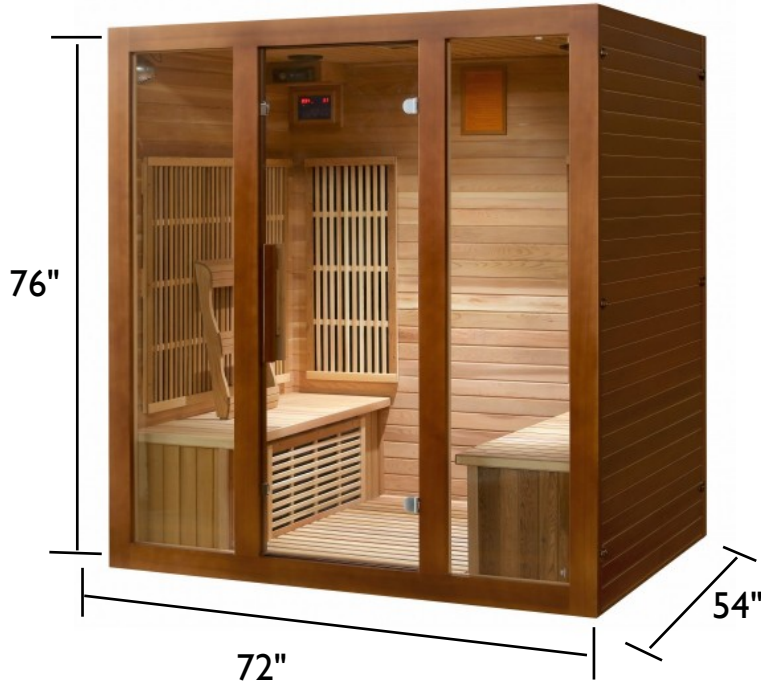

Width: 72"
Depth: 54"
Height: 76"

Interior

Width: 67"
Depth: 49"
Height: 70"

Heaters

10 Carbon Nano Heaters
2100 Watts
120V, 20 Amp Dedicated

Warranty Coverage

Structure 7 Years
Electronics 1 Year
Heaters 1 Year

Sunray Saunas

Roslyn Indoor Infrared Sauna

Interior Layout

Exterior Dimensions

SPECIFICATIONS

Construction

Canadian Red Cedar
10mm Tempered Glass
Tongue & Groove
Weight: 482 lbs

Exterior