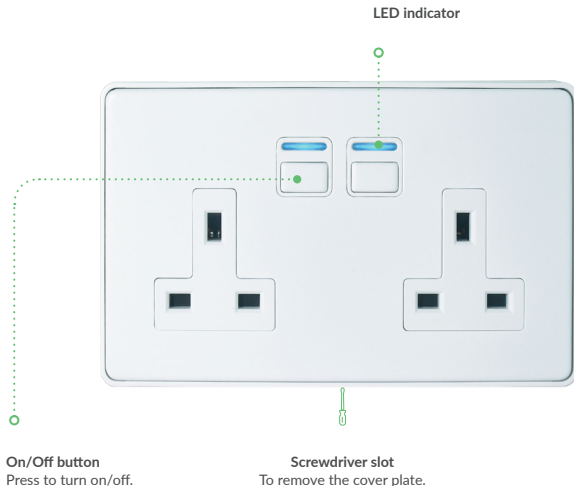

L42 Socket (2 Gang Type G)

Features

- 3000W (13A) Smart socket
- Control by smartphone (requires Link Plus)
- 2-way communication: check status
- Timers / schedule / triggers / scene lighting
- Voice control with HomeKit / Alexa / Google
- Standard wiring
- Fits standard 35mm double back box
- Spacer included
- Colour customisable LED indicator
- Lock manual buttons for safety
- Monitor energy usage

Finishes

White metal

Stainless steel

Specification

RF frequency: 868MHz

Input rating: 230V~50Hz

Output rating: 3000W (13A)

Back box depth: 35mm recommended

Spacer depth 10mm (7mm extra clearance)

Standby energy use: <1W

Operating temperature range: 0-30°

Warranty: 2 years (standard)

Environment: for indoor use only

Regulatory standards

CE marked

BS1363 certified