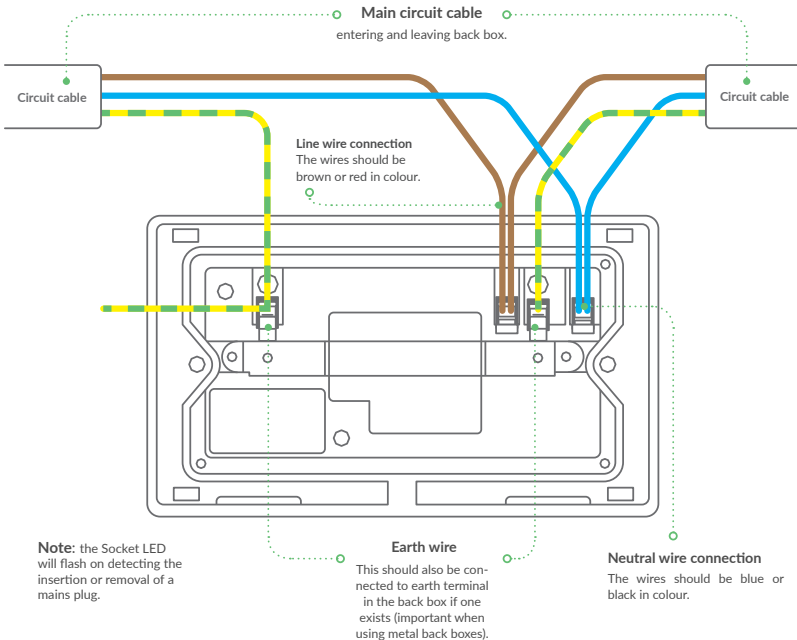

L42 Socket (2 Gang Type G)

Features

- 3000W (13A) Smart socket
- Control by smartphone (requires Link Plus)
- 2-way communication: check status
- Timers / schedule / triggers / scene lighting
- Voice control with HomeKit / Alexa / Google
- Standard wiring
- Fits standard 35mm double back box
- Spacer included
- Colour customisable LED indicator
- Lock manual buttons for safety
- Monitor energy usage

Finishes

White metal

Stainless steel

Specification

RF frequency: 868MHz

Input rating: 230V~50Hz

Output rating: 3000W (13A)

Back box depth: 35mm recommended

Spacer depth 10mm (7mm extra clearance)

Standby energy use: <1W

Operating temperature range: 0-30°

Warranty: 2 years (standard)

Environment: for indoor use only

Regulatory standards

CE marked

BS1363 certified