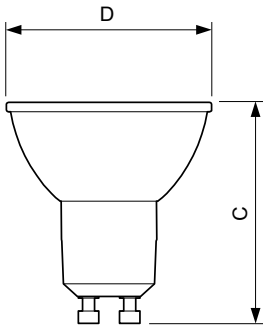

## Dimensional drawing

GU10 230V5.5W-50W345lm40D 2700K GU10 Dim

Product	D	C
MASTER LED ExpertColor LED ExpertColor 5.5-50W GU10 927 36D	50 mm	54 mm