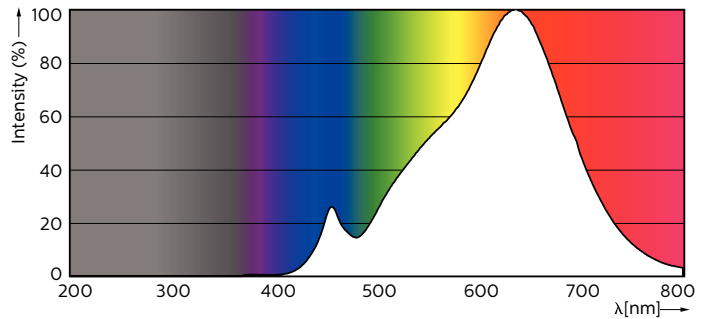

MASTER LEDspot ExpertColor MV 50W GU10 927 36D

MASTER LEDspot ExpertColor MV 50W GU10 927 36D