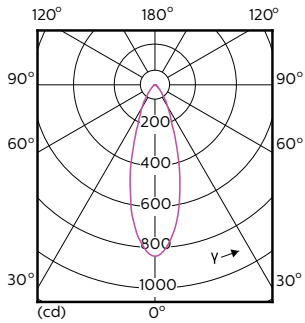

MASTER LEDspot ExpertColor MV

Photometric data

MASTER LEDspot ExpertColor MV 50W GU10 927 36D