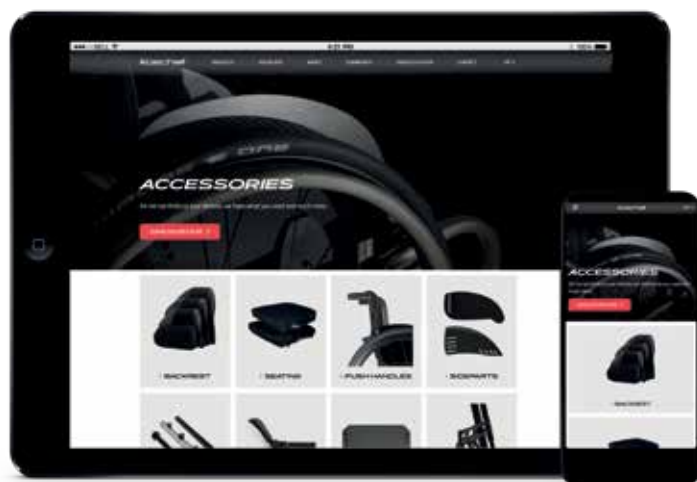

ACCESSORIES

Do not set limits to your desires, we have what you need and much more.

Go to www.kuschall.com/accessories to explore the entire range of accessories for your chair.