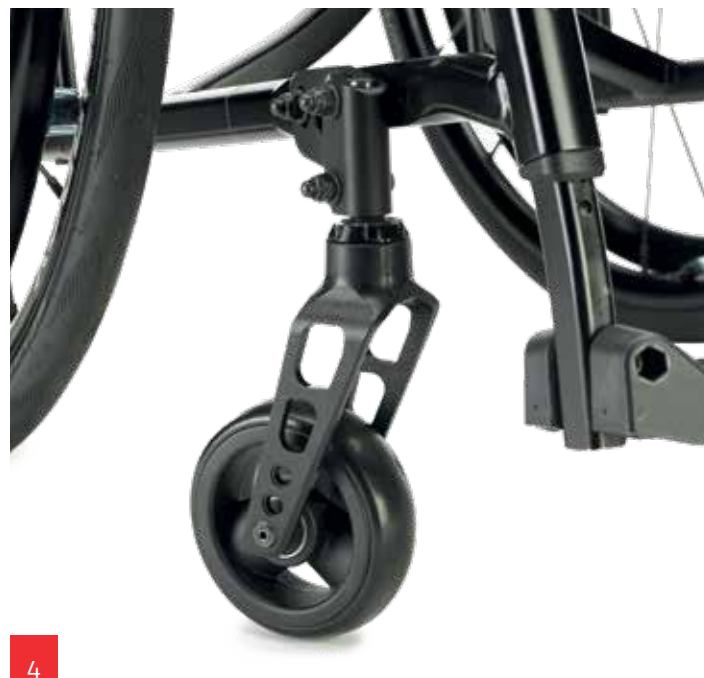

COMPACT®

| FOLDABLE

The Compact is the absolute standard for reliability, high-class quality and outstanding functionality. Küschall Compact can easily be adapted to suit your needs and lifestyle, whether you need a higher level of configurability or an active product, the Compact is right for you! This traditional style, cross folding wheelchair can be effortlessly folded. The lightweight frame is robust giving you a smooth driving performance.

- Reliable
- Outstanding Functionality
- Enhanced Comfort

Yes, you can.®

K

1. Available with fixed or swing-away leg rests.
We have wisely merged versatility and performance. With the new Küschall Compact you can choose the fixed or swing-away front frame, the result is an all-around product with the stance of a super active wheelchair.
2. More stiffness with smaller tubes
Hydroforming allows a significant reduction of the weight of the frame, guaranteeing less effort in propelling, easy front transfers and a compact storage. The combination of design and built-in precision results in an ultra-light wheelchair that delivers on performance.
3. Ergonomic design
Thanks to the new shapes in the knee area you will benefit from maximum grip for easy transfer, repositioning or loading in the car. Ergonomics meets today's hydroforming possibilities, giving life to a design that unites tradition and modernity.
4. Keep on track
Your needs drive our innovations. We have designed this intuitive castor housing adjustment, which is excellent in keeping the direction steady'.