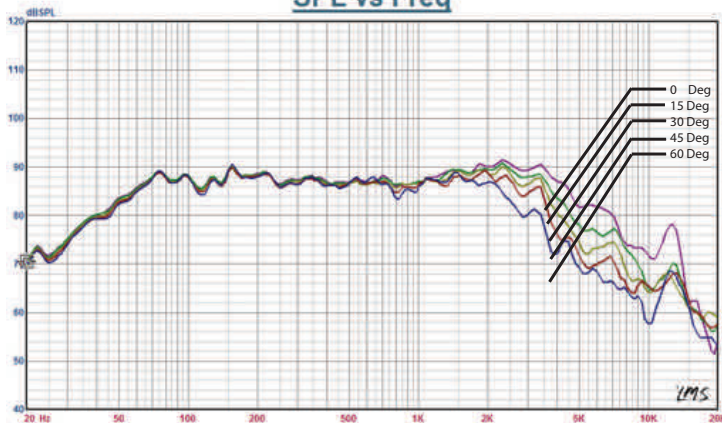

Avatar 6

6.5" High Fidelity Woofer

- Frequency Response 50 - 5,000 hz
- 88 db 1m/1w Sensitivity
- Polypropylene Cone

SPL vs Freq

TECHNICAL SPECIFICATIONS

Recommended Range	50-5000 Hz
Sensitivity (1m / 1 W)	88 db
Max Power	80 W
Nominal Power	40 W
Voice Coil Diamter	25.5 mm
Voice Coil Winding Height	16 mm
Xmax Point to Point	11mm
Net Weight	0.9 kg

THIELE-SMALL PARAMETERS

Znom	4 ohm
Re	3.6 ohm
Le	.68mh @ 1 khz
Fs	45 Hz
Qms	4.84
Qes	0.58
Qts	0.51
Mms	13.89 g
Cms	0.99 mm/N
d	12.8 cm
Sd	128.7 sq cm
Vas	20.35 L
Bl	5.03 Tm