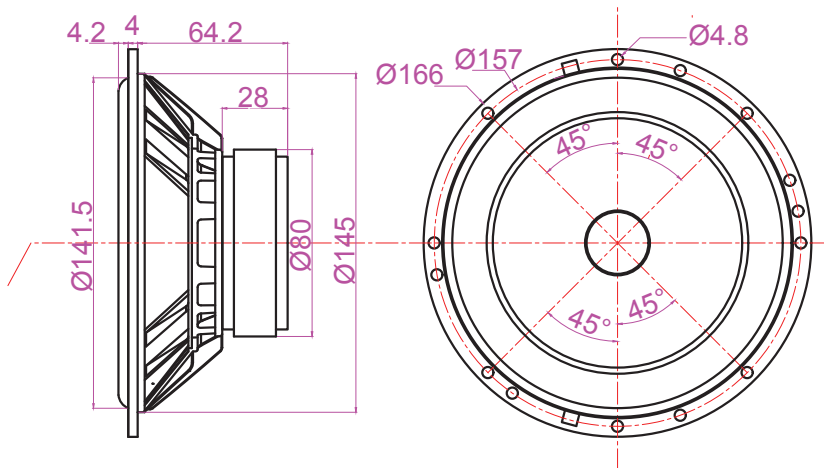

Avatar 6

6.5" High Fidelity Woofer

- Frequency Response 50 - 5,000 hz
- 88 db 1m/1w Sensitivity
- Polypropylene Cone

SPL vs Freq

TECHNICAL SPECIFICATIONS

Recommended Range	50-5000 Hz
Sensitivity (1m / 1 W)	88 db
Max Power	80 W
Nominal Power	40 W
Voice Coil Diamter	25.5 mm
Voice Coil Winding Height	16 mm
Xmax Point to Point	11mm
Net Weight	0.9 kg

THIELE-SMALL PARAMETERS

Znom	4 ohm
Re	3.6 ohm
Le	.68mh @ 1 khz
Fs	45 Hz
Qms	4.84
Qes	0.58
Qts	0.51
Mms	13.89 g
Cms	0.99 mm/N
d	12.8 cm
Sd	128.7 sq cm
Vas	20.35 L
Bl	5.03 Tm