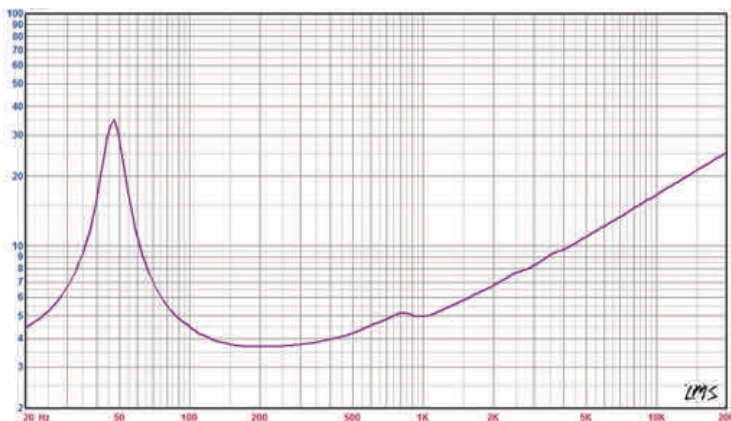

Avatar 6

6.5" High Fidelity Woofer

- Frequency Response 50 - 5,000 hz
- 88 db 1m/1w Sensitivity
- Polypropylene Cone

SPL vs Freq

TECHNICAL SPECIFICATIONS

Recommended Range	50-5000 Hz
Sensitivity (1m / 1 W)	88 db
Max Power	80 W
Nominal Power	40 W
Voice Coil Diamter	25.5 mm
Voice Coil Winding Height	16 mm
Xmax Point to Point	11mm
Net Weight	0.9 kg

THIELE-SMALL PARAMETERS

Znom	4 ohm
Re	3.6 ohm
Le	.68mh @ 1 khz
Fs	45 Hz
Qms	4.84
Qes	0.58
Qts	0.51
Mms	13.89 g
Cms	0.99 mm/N
d	12.8 cm
Sd	128.7 sq cm
Vas	20.35 L
Bl	5.03 Tm