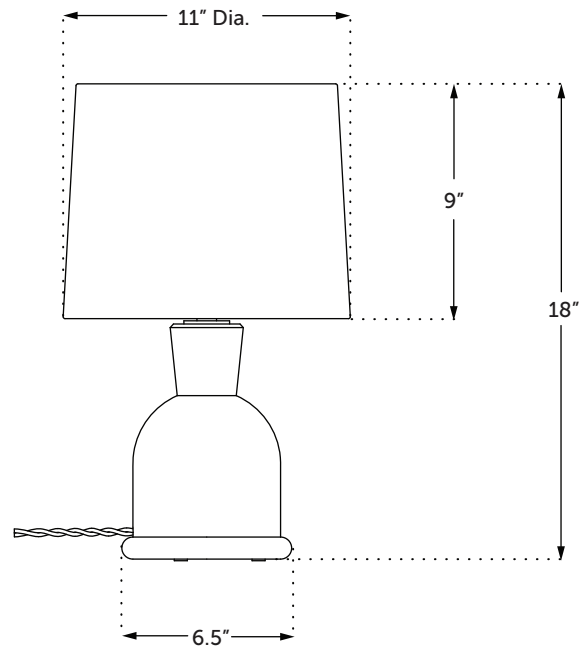

Lead Time | 8–10 Weeks

Materials | Linen, brass, steel, hardwood

Weight | 6 lbs

Dimensions | 18" Height x 11" Diameter

Lamping | 120V/60Hz, E26 socket

Made In | USA

FRONT VIEW

FINISHES