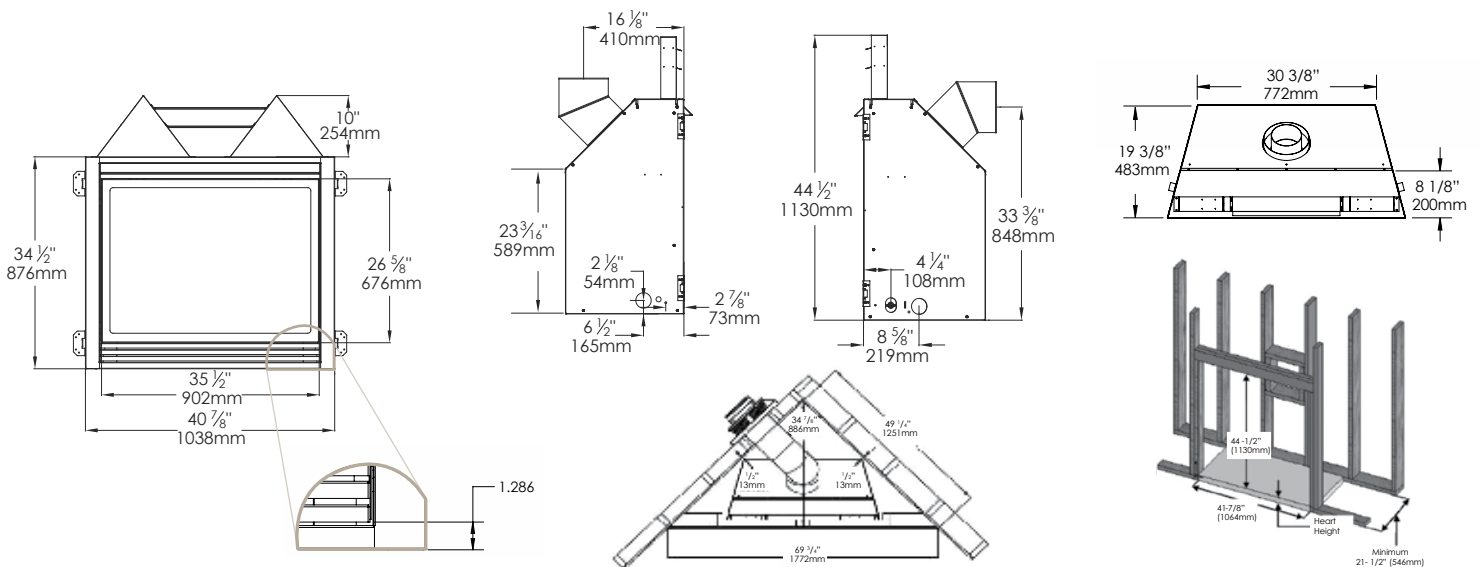

TECHNICAL SPECIFICATIONS FOR THE INTRIGUE® 42

	BTU INPUT				EFFICIENCIES		VENTING			GLASS		
	NG Max	LP Max	NG Low	LP Low	Energuide	Steady State	Type	Max Height	ID & OD	Type	Dimensions	Area sq in
INTRIGUE 42	39 500	39 500	18 500	18 500	NG: 70.9%	NG: 75.5%	Direct vent	50 feet	5" & 8"	Clear view Robax	26" X 35"	910
					LP: 72.4%	LP: 76.8%						

	DIMENSIONS			FRAMING DIMENSIONS			BLOWER		MANTEL SHELF CLEARANCES		
	Height	Depth	Width	Height	Depth	Width	Type	CFM	9-inch Shelf: 12 1/2"		
INTRIGUE 42	34 1/2"	19"	40 7/8"	44 3/4"	21 1/2"	41 1/2"	Variable speed	150	9-inch Shelf: 12 1/2"		

Approved in Canada and USA