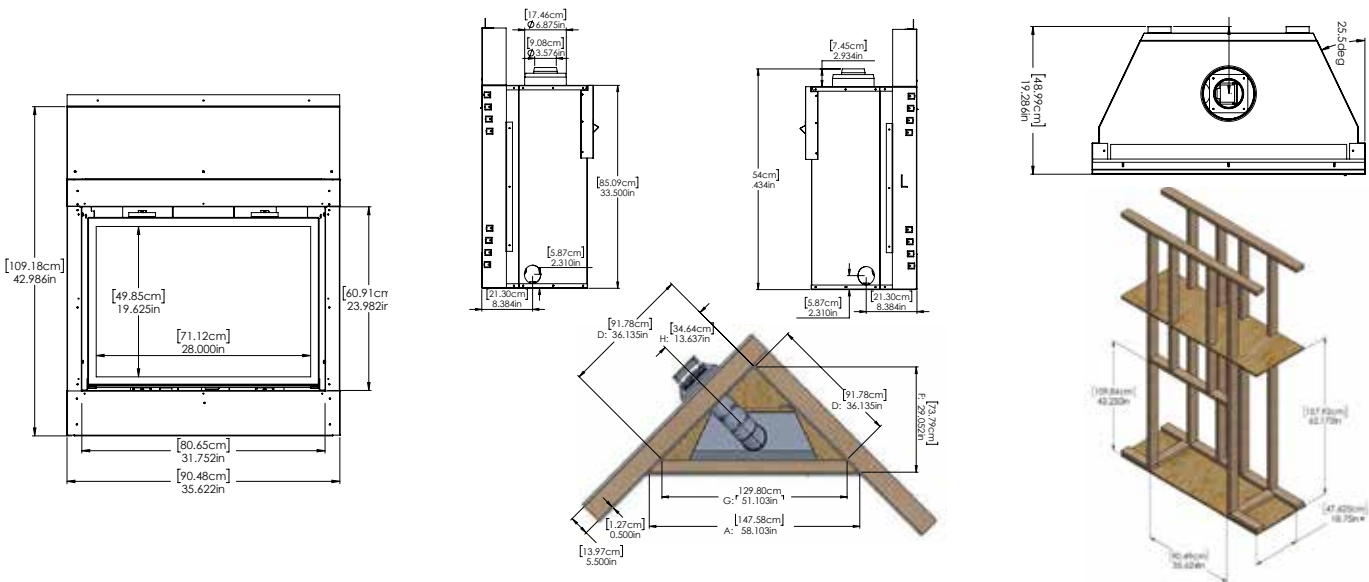

THE INTRIGUE® FIREPLACE

FOR THE INTRIGUE® 36 & 36 MV

	BTU INPUT				EFFICIENCIES		VENTING			GLASS		
	NG Max	LP Max	NG Low	LP Low	Energuide	Steady State	Type	Max Height	ID & OD	Type	Dimensions	Area sq in
INTRIGUE 36	27 000	27 000	19 000	21 000	71.13%	75.73%	Direct vent	35 peds	4" & 7"	Clear view Robax	28" X 19.63"	550
INTRIGUE 36MV	27 000	27 000	19 000	21 000	70.46%	75.07%	Direct vent	35 peds	4" & 7"	Clear view Robax	28" X 19.63"	550

	DIMENSIONS			FRAMING DIMENSIONS			BLOWER		MANTEL SHELF CLEARANCES		
	Height	Depth	Width	Height	Depth	Width	Type	CFM	6-inch shelf: 18.25"		
INTRIGUE 36	33.5"	19.3"	35.6"	43.25"	18.5"	35.63"	Variable speed	150	6-inch shelf: 18.25"		
INTRIGUE 36MV	33.5"	19.3"	35.6"	43.25"	18.5"	35.63"	Variable speed	150	6-inch shelf: 18.25"		

Approved in Canada and USA