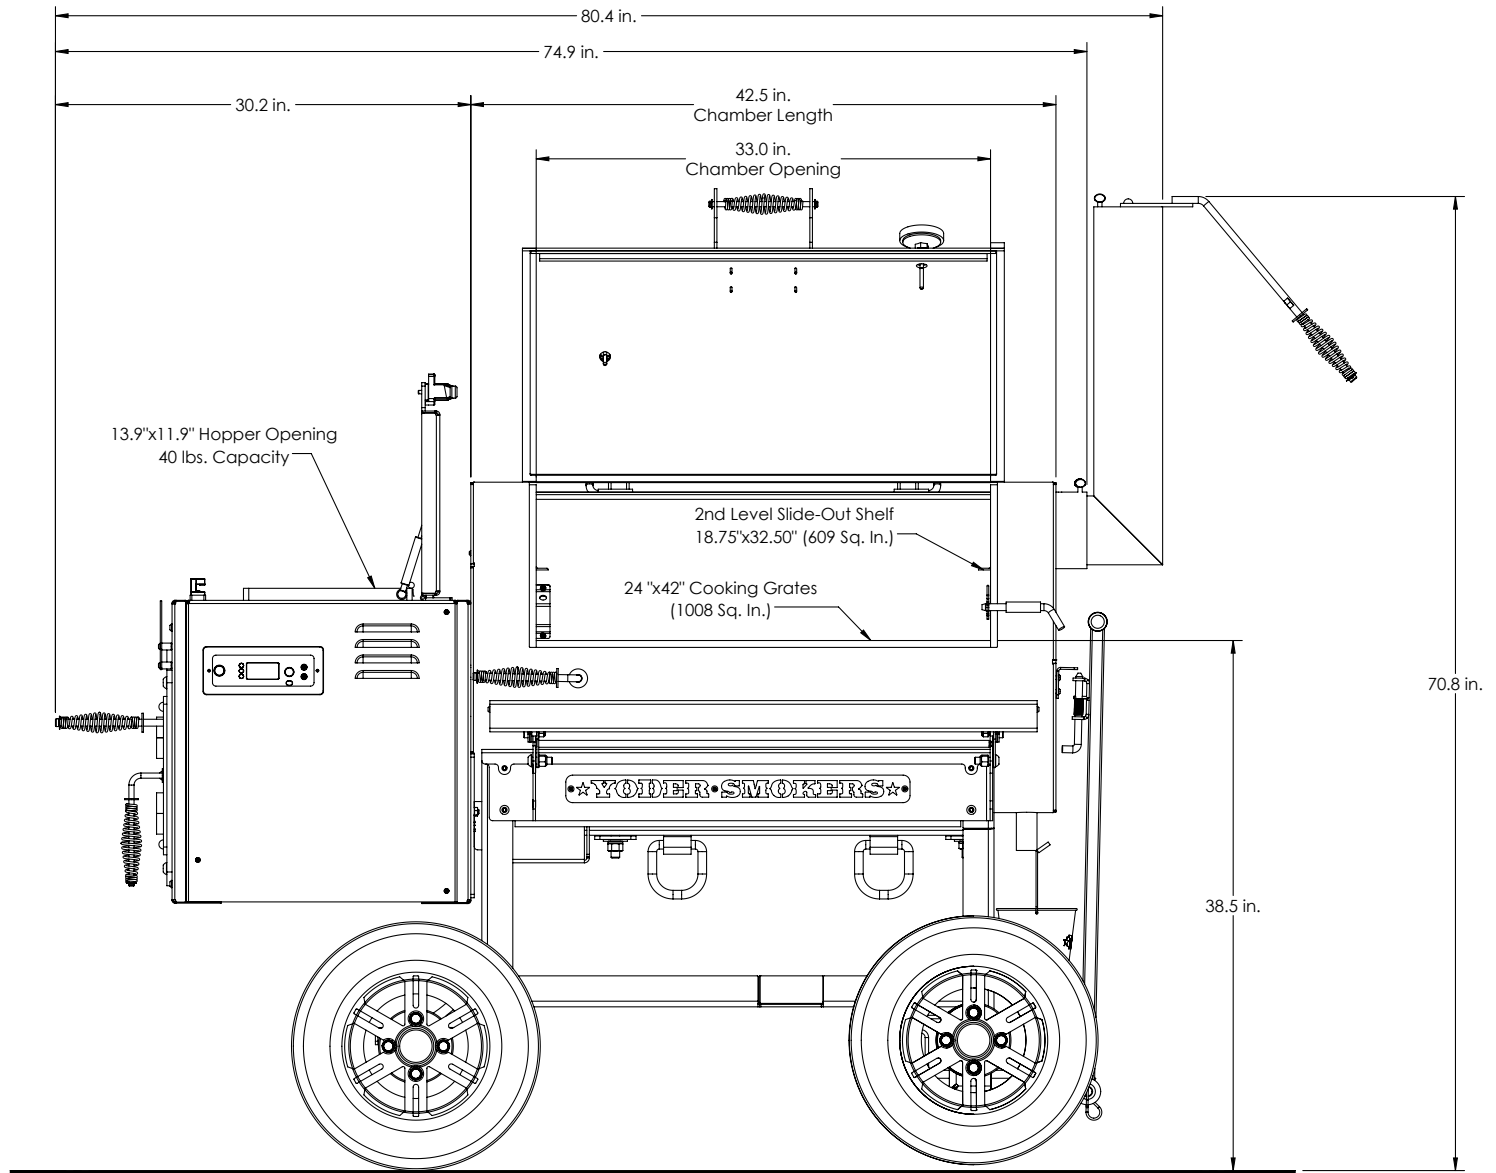

YS1500S OUTLANDER

Overall Height: **70.8 in.** Overall Depth: **45.8 in.** Overall Length: **80.4 in.** Total Weight: **926 lbs.**

YS1500S OUTLANDER

Overall Height: **70.8 in.** Overall Depth: **45.8 in.** Overall Length: **80.4 in.** Total Weight: **926 lbs.**