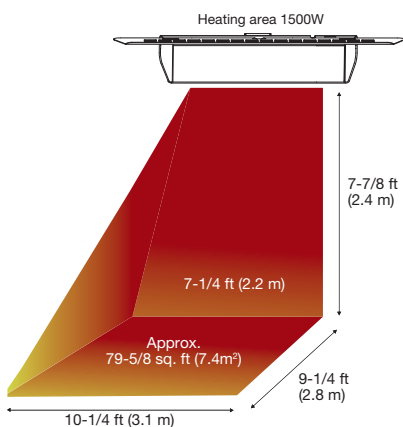

Indoor heating area: wall-mounted

Multi-function Remote

Model #	Description	Mounting	UPC	Watts	Volts	Warranty*	Product Dimensions (WxHxD)	
							Inches	cm
DIRP15A10GR	Outdoor/Indoor Wall-mount Infrared Heater	Wall Surface Only	781052 139183	1500	120	1 yr.	35-1/2 x 10-7/8 x 11-3/4	90.2 x 27.6 x 29.8