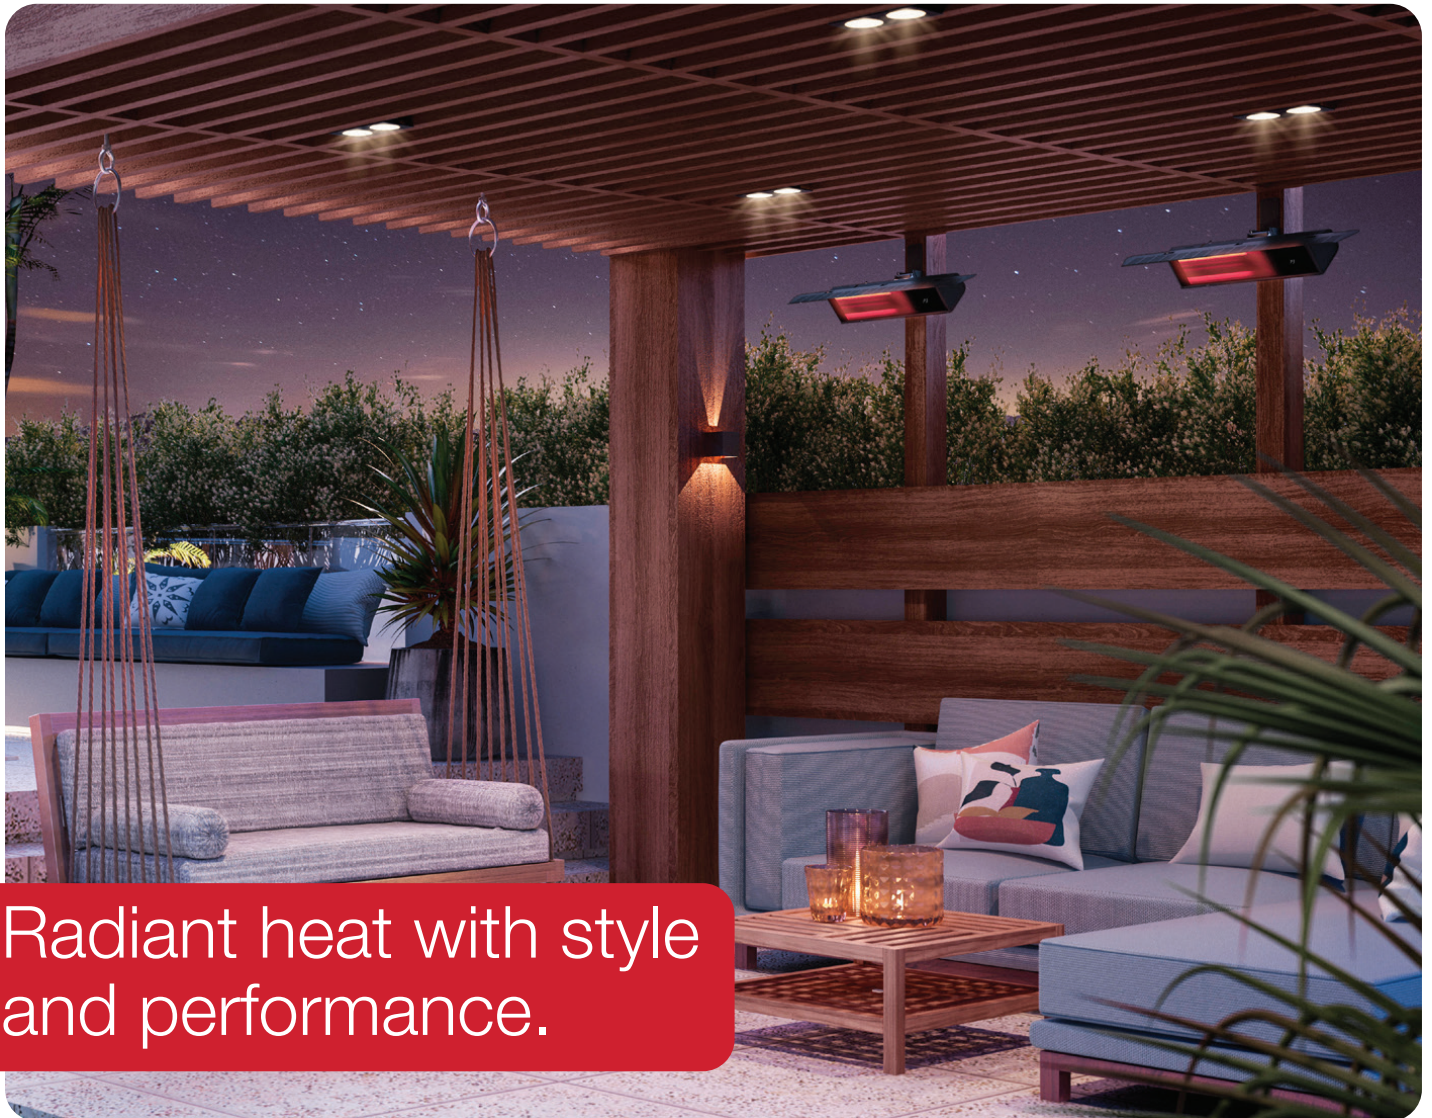

Outdoor/Indoor Wall-mount Infrared Heater

DIR Series

Radiant heat with style
and performance.

Powerful heat combined with convenience. The Dimplex Outdoor/Indoor Wall-mount Plug-in Infrared Heater is perfect for warming and enhancing entertaining spaces with its sleek, stylish Schott Nextrema® ceramic tinted glass that is complimentary to modern design. This is infrared heat at its finest; keep family, friends, guests, or patrons comfortable with sun-like warmth in a matter of seconds. Mount, plug-in, and heat – installation made easy.