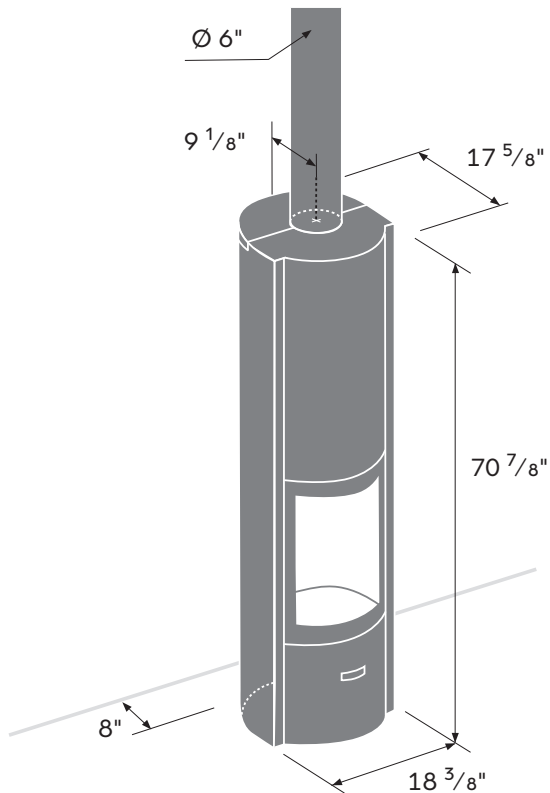

## Technical sheet

### Size 30-compact H

Max. vertical log lenght	16"
Max. horizontal log lenght	10"
Efficiency	73,9%
Maximum power*	47 000 BTU/h
EPA Power*	17 049 BTU/h
Nominal heat output*	33 000 BTU/h
Heating surface area	900 ft <sup>2</sup>
Firebox size	1.1 ft <sup>3</sup>
Fine particle emissions	1.82 g/h
Door	standard 3 doors
Revolving base 360°	standard 360°
Outside air duct	ø 4"
Weight	340 lb (+330 lb)

Note: The floor plates have a thickness of 14 GA.