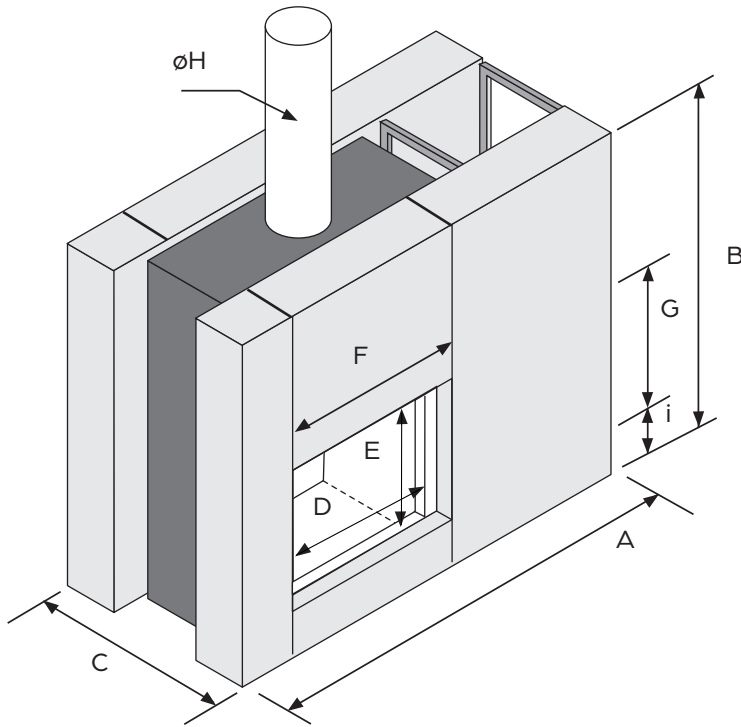

Stûv 21-clad DF2

Technical sheet