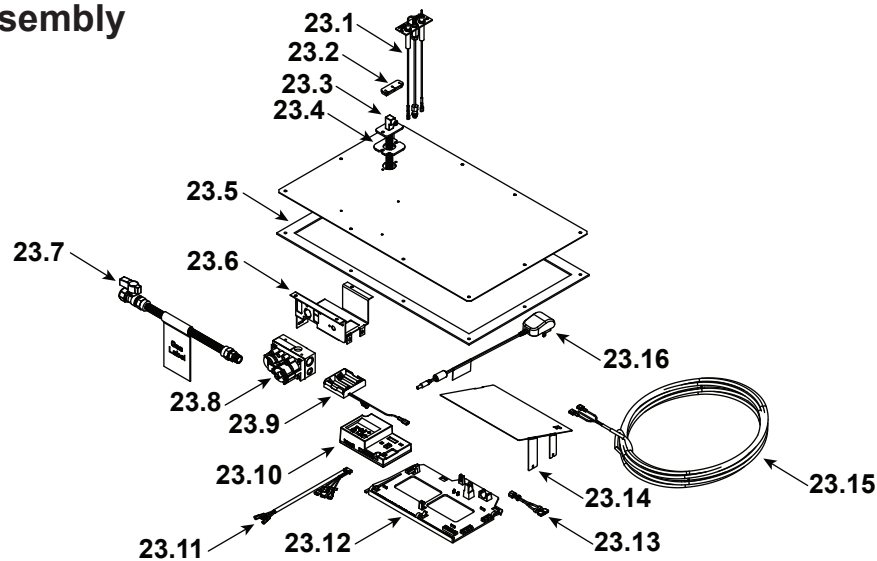

#23 Valve Assembly

IMPORTANT: THIS IS DATED INFORMATION. Parts must be ordered from a dealer or distributor. **Hearth and Home Technologies does not sell directly to consumers.** Provide model number and serial number when requesting service parts from your dealer or distributor.

Stocked in Depot

ITEM	DESCRIPTION	COMMENTS	PART NUMBER	
23.1	Pilot Assembly NG		2406-012	Y
	Pilot Assembly Propane	Convert 2406-012 with SRV593-527		Y
	Pilot Tube		SRV485-301	Y
23.2	3-Hole Grommet		SRV2118-420	
23.3	Flex Tube Assembly		4021-428	
23.4	Burner Neck Gasket		2025-407	
23.5	Valve Plate Gasket		2087-112	
23.6	Valve Bracket		2118-104	
23.7	Flex Ball Valve Assembly		SRV302-320	Y
23.8	Valve NG		SRV593-500	Y
	Valve Propane		SRV593-501	Y
	Male Connector	Pkg of 5	303-315/5	Y
23.9	Battery Pack		SRV2326-134	Y
23.10	Module, IFT Control		SRV2326-130	Y
23.11	Harness, IFT 6 Pin Wiring		SRV2326-132	Y
23.12	Component Tray		2532-170	
23.13	Jumper Wire		SRV2187-198	Y
23.14	Component Heat Shield		2668-144	
23.15	Wall Switch Wire		SRV2118-170	Y
23.16	Transformer, 6 Volt Wall		SRV2326-131	Y
	Burner Orifice (NG) (#32C)		SRV582-832	Y
	Burner Orifice (Propane) (#50C)		582-850	Y

Additional service part numbers appear on following page.