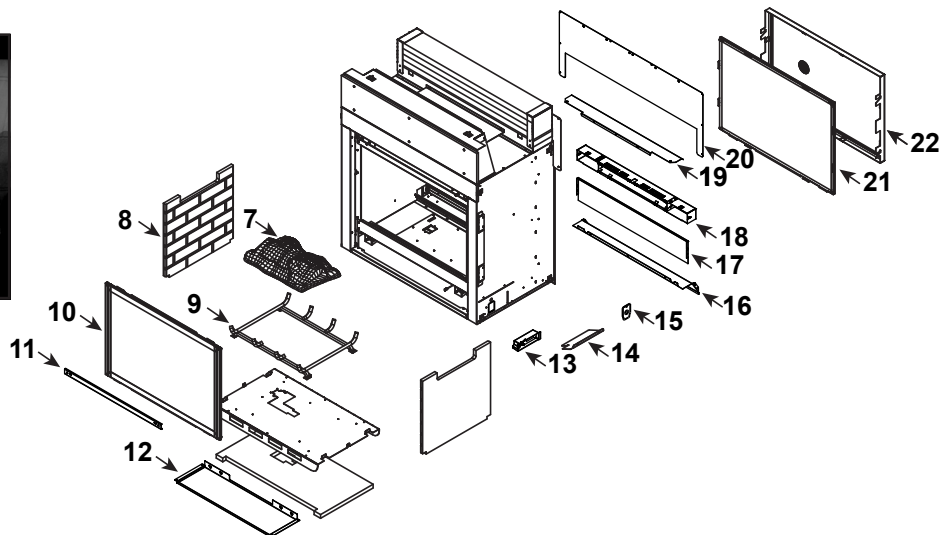

Log Set Assembly

IMPORTANT: THIS IS DATED INFORMATION. Parts must be ordered from a dealer or distributor. **Hearth and Home Technologies does not sell directly to consumers.** Provide model number and serial number when requesting service parts from your dealer or distributor.

Stocked
in Depot

ITEM	DESCRIPTION	COMMENTS	PART NUMBER	
	Log Set Assembly		LOGS-MSR	Y
1	Log 1		SRV2005-701	
2	Log 2		SRV2005-700	
3	Log 3		SRV2005-702	
4	Log 4		SRV2005-703	
5	Log 5		SRV2005-704	
6	Log 6		SRV2005-705	
7	Burner Assembly		2668-008	Y
8	Refractory, Side		SRV2005-730	
9	Grate Assembly		SRV2005-012	
10	Indoor Glass Assembly		GLA-6TROC	Y
11	Glass Clip		2668-121	Y
12	Drain Pan		2668-118	
13	Junction Box		SRV2326-013	Y
14	Junction Box Shield		2087-149	
15	Cover Plate		2668-114	
16	Deflection Plate		2668-136	
17	Cover Panel		2368-114	
18	Wind Screen Assembly		2668-004	
19	Hood-Exterior Side		2368-113	
20	Flashing		2668-159	
21	Outdoor Glass Assembly		GLA-OUTDOOR2	
22	Mesh Assembly, Exterior		2368-030	
	Mesh		2368-225