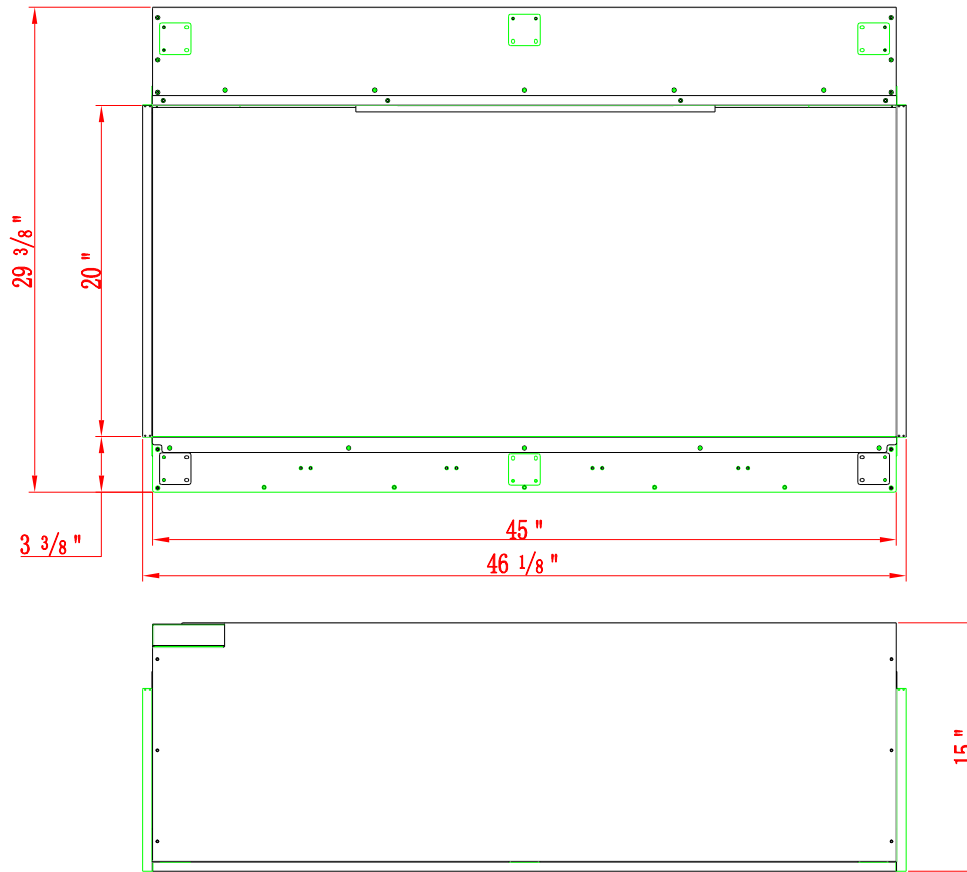

TECHNICAL SPECIFICATIONS

VOLTS	120V	
AMPS	12.5A	
WATTS	1500W	
HEATER	HIGH	1500W watts
	LOW	750W watts
NO HEATER	45.2 WATTS MAX	
LAMPS	QUANTITY	150 PCS LED
	WATTS	0.5W&0.15W&0.06W
	TOTAL WATTS	31.4 W
ROTOR MOTOR	3 at 8.7 watts	
HEIGHT. WIDTH. DEPTH	117.3 X 74.6 X 38.2 cm	
GLASS VIEWING OPENING	114.3 X 50.9 cm	
SURROUND SIZE	114.8 X 75.2 X 33.6 cm	
SHIPPING SIZE	131 X 48 X 88 cm	
SHIPPING WEIGHT	70.7 Kgs	
GLASS FRONT	UNIT	1
		Included
PLUG LOCATION	Left Side	
CORO LENGTH	70.9 < L < 95.5	
APPROX. HEATING AREA	400 SQ FT	

SERIES TRU VIEW	MODEL TRV-45 BESPOKE	REV 1
SCALE 1" = 1' - 0"	DATE: 11/26/2022	SHEET 1 OF 1

TECHNICAL SPECIFICATIONS

VOLTS		120V
AMPS		12.5A
WATTS		1500W
HEATER	HIGH	1500W watts
	LOW	750W watts
NO HEATER		45.2 WATTS MAX
LAMPS	QUANTITY	150 PCS LED
	WATTS	0.5W&0.15W&0.06W
	TOTAL WATTS	31.4 W
ROTOR MOTOR		3 at 8.7 watts
HEIGHT. WIDTH. DEPTH		46 1/8" X 29 3/8" X 15"
GLASS VIEWING OPENING		45" X 20"
SURROUND SIZE		45 1/4" X 29 5/8" X 13 1/4"
SHIPPING SIZE		51 5/8" X 18 7/8" X 34 5/8"
SHIPPING WEIGHT		155.5 LBS
	UNIT	1
	GLASS FRONT	Included
PLUG LOCATION		Left Side
CORO LENGTH		70.9 < L < 95.5
APPROX. HEATING AREA		400 SQ FT

SERIES TRU VIEW	MODEL TRV-55 BESPOKE	REV 1
SCALE 1" = 1' - 0"	DATE: 11/26/2022	SHEET 1 OF 1

TECHNICAL SPECIFICATIONS

VOLTS	120V / 240V
AMPS	12.5A / 12.1A
WATTS	1500W / 3000W
HEATER	HIGH 1500W / 3000W watts
	LOW 750W / 1500W watts
NO HEATER	57.1 WATTS MAX
LAMPS	QUANTITY 218PCS LED
	WATTS 0.5W&0.15W&0.06W
	TOTAL WATTS 43.3W
ROTOR MOTOR	3 at 8.7 watts
HEIGHT. WIDTH. DEPTH	168.1 X 74.6 X 38.2 cm
GLASS VIEWING OPENING	165.1 X 50.9 cm
SURROUND SIZE	165.6 X 75.2 X 33.6 cm
SHIPPING SIZE	181.8 X 48 X 88 cm
SHIPPING WEIGHT	96 Kgs
UNIT	1
GLASS FRONT	Included
PLUG LOCATION	Left Side
CORO LENGTH	70.9 < L < 95.5
APPROX. HEATING AREA	400 SQ FT / 800 SQ FT