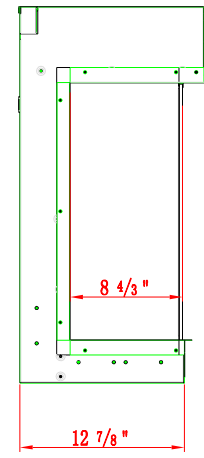

Amantii

SERIES TRU VIEW	MODEL TRV-75 BESPOKE	REV 1
SCALE 1" =1' -0"	DATE:11/26/2022	SHEET 1 OF 1

TECHNICAL SPECIFICATIONS

VOLTS	120V /240V	
AMPS	12. 5A / 12. 1A	
WATTS	1500W / 3000W	
HEATER	HIGH	1500W/3000W watts
	LOW	750W/1500W watts
NO HEATER	73.1 WATTS MAX	
LAMPS	QUANTITY	335PCS LED
	WATTS	0. 5W&0. 15W&0. 06W
	TOTAL WATTS	59. 6W
ROTOR MOTOR	3 at 8. 7 watts	
HEIGHT. WIDTH. DEPTH	218. 9 X 74. 6 X 38. 2 cm	
GLASS VIEWING OPENING	215. 9 X 50. 9 cm	
SURROUND SIZE	216. 5 X 75. 2 X 33. 6 cm	
SHIPPING SIZE	232. 6 x 48 x 88 cm	
SHIPPING WEIGHT	127. 5 Kgs	
GLASS FRONT	UNIT	1
		Included
PLUG LOCATION	Left Side	
CORO LENGTH	70. 9 < L < 95. 5	
APPROX. HEATING AREA	400 SQ FT / 800 SQ FT	

SERIES TRU VIEW	MODEL TRV-85 BESPOKE	REV 1
SCALE 1" =1' -0"	DATE:11/26/2022	SHEET 1 OF 1

TECHNICAL SPECIFICATIONS

VOLTS	120V /240V	
AMPS	12. 5A / 12. 1A	
WATTS	1500W / 3000W	
HEATER	HIGH	1500W/3000W watts
	LOW	750W/1500W watts
NO HEATER	73.1 WATTS MAX	
LAMPS	QUANTITY	335PCS LED
	WATTS	0. 5W&0. 15W&0. 06W
	TOTAL WATTS	59. 6W
ROTOR MOTOR	3 at 8. 7 watts	
HEIGHT. WIDTH. DEPTH	86 1/8 " X 29 3/8 " X 15 "	
GLASS VIEWING OPENING	85 " X 20 "	
SURROUND SIZE	85 1/4 " X 29 5/8 " X 13 1/4 "	
SHIPPING SIZE	91 5/8 " X 18 7/8 " X 34 5/8 "	
SHIPPING WEIGHT	280. 5 LBS	
GLASS FRONT	UNIT	1
		Included
PLUG LOCATION	Left Side	
CORO LENGTH	70. 9 < L < 95. 5	
APPROX. HEATING AREA	400 SQ FT / 800 SQ FT	