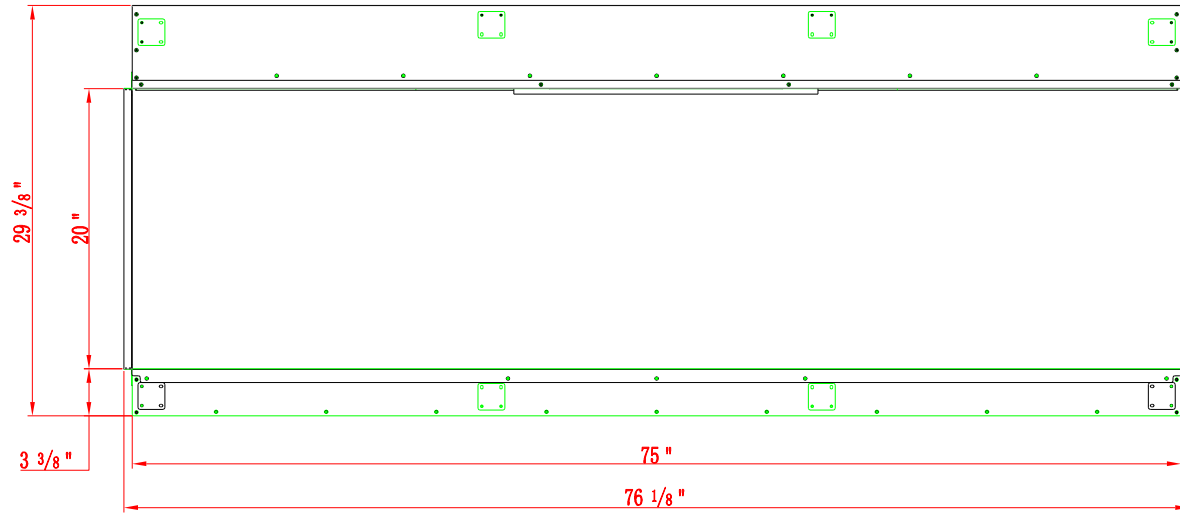

SERIES TRU VIEW	MODEL TRV-65 BESPOKE	REV 1
SCALE 1" = 1' - 0"	DATE: 11/26/2022	SHEET 1 OF 1

TECHNICAL SPECIFICATIONS

VOLTS	120V /240V	
AMPS	12. 5A /12. 1A	
WATTS	1500W / 3000W	
HEATER	HIGH	1500W/3000W watts
	LOW	750W /1500W watts
NO HEATER	67.7 WATTS MAX	
LAMPS	QUANTITY	291PCS LED
	WATTS	0. 5W&0. 15W&0. 06W
	TOTAL WATTS	54. 2W
ROTOR MOTOR	3 at 8. 7 watts	
HEIGHT. WIDTH. DEPTH	193. 5 X 74. 6 X 38. 2 cm	
GLASS VIEWING OPENING	190. 5 X 50. 9 cm	
SURROUND SIZE	191 X 75. 2 X 33. 6 cm	
SHIPPING SIZE	207. 2 X 48 X 88 cm	
SHIPPING WEIGHT	111. 5 Kgs	
GLASS FRONT	UNIT	1
		Included
PLUG LOCATION	Left Side	
CORO LENGTH	70. 9 < L < 95. 5	
APPROX. HEATING AREA	400 SQ FT / 800 SQ FT	

Anantii

SERIES TRU VIEW	MODEL TRV-75 BESPOKE	REV 1
SCALE 1" =1' -0"	DATE:11/26/2022	SHEET 1 OF 1

TECHNICAL SPECIFICATIONS

VOLTS	120V /240V	
AMPS	12. 5A /12. 1A	
WATTS	1500W / 3000W	
HEATER	HIGH	1500W/3000W watts
	LOW	750W /1500W watts
NO HEATER	67.7 WATTS MAX	
LAMPS	QUANTITY	291PCS LED
	WATTS	0. 5W&0. 15W&0. 06W
	TOTAL WATTS	54. 2W
ROTOR MOTOR	3 at 8. 7 watts	
HEIGHT. WIDTH. DEPTH	76 1/8 " X 29 3/8 " X 15 "	
GLASS VIEWING OPENING	75 " X 20 "	
SURROUND SIZE	75 1/4 " X 29 5/8 " X 13 1/4 "	
SHIPPING SIZE	81 5/8 " X 18 7/8 " X 34 5/8 "	
SHIPPING WEIGHT	245. 3 LBS	
GLASS FRONT	UNIT	1
		Included
PLUG LOCATION	Left Side	
CORO LENGTH	70. 9 < L < 95. 5	
APPROX. HEATING AREA	400 SQ FT / 800 SQ FT	