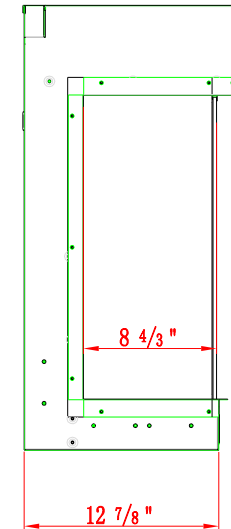

TECHNICAL SPECIFICATIONS

VOLTS	120V / 240V
AMPS	12.5A / 12.1A
WATTS	1500W / 3000W
HEATER	HIGH 1500W / 3000W watts
	LOW 750W / 1500W watts
NO HEATER	57.1 WATTS MAX
LAMPS	QUANTITY 218PCS LED
	WATTS 0.5W&0.15W&0.06W
	TOTAL WATTS 43.3W
ROTOR MOTOR	3 at 8.7 watts
HEIGHT. WIDTH. DEPTH	66 1/8" X 29 3/8" X 15"
GLASS VIEWING OPENING	65" X 20"
SURROUND SIZE	65 1/4" X 29 5/8" X 13 1/4"
SHIPPING SIZE	71 5/8" X 18 7/8" X 34 5/8"
SHIPPING WEIGHT	211.2 LBS
UNIT	1
GLASS FRONT	Included
PLUG LOCATION	Left Side
CORO LENGTH	70.9 < L < 95.5
APPROX. HEATING AREA	400 SQ FT / 800 SQ FT

SERIES TRU VIEW	MODEL TRV-65 BESPOKE	REV 1
SCALE 1" = 1' - 0"	DATE: 11/26/2022	SHEET 1 OF 1