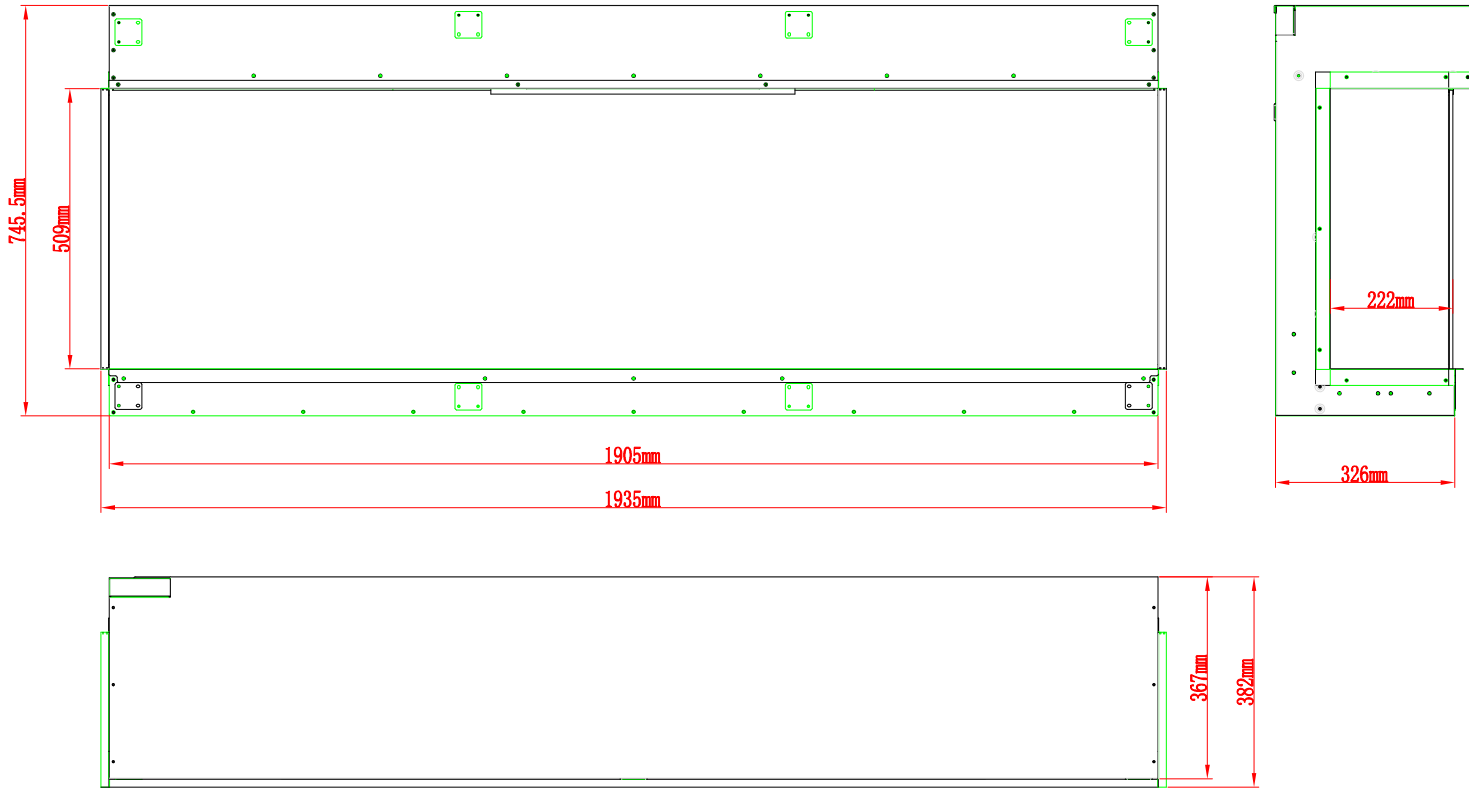

TECHNICAL SPECIFICATIONS

VOLTS	120V /240V	
AMPS	12. 5A /12. 1A	
WATTS	1500W / 3000W	
HEATER	HIGH	1500W/3000W watts
	LOW	750W /1500W watts
NO HEATER	67.7 WATTS MAX	
LAMPS	QUANTITY	291PCS LED
	WATTS	0. 5W&0. 15W&0. 06W
	TOTAL WATTS	54. 2W
ROTOR MOTOR	3 at 8. 7 watts	
HEIGHT. WIDTH. DEPTH	193. 5 X 74. 6 X 38. 2 cm	
GLASS VIEWING OPENING	190. 5 X 50. 9 cm	
SURROUND SIZE	191 X 75. 2 X 33. 6 cm	
SHIPPING SIZE	207. 2 X 48 X 88 cm	
SHIPPING WEIGHT	111. 5 Kgs	
GLASS FRONT	UNIT	1
		Included
PLUG LOCATION	Left Side	
CORO LENGTH	70. 9 < L < 95. 5	
APPROX. HEATING AREA	400 SQ FT / 800 SQ FT	

Anantii

SERIES TRU VIEW	MODEL TRV-75 BESPOKE	REV 1
SCALE 1" =1' -0"	DATE:11/26/2022	SHEET 1 OF 1