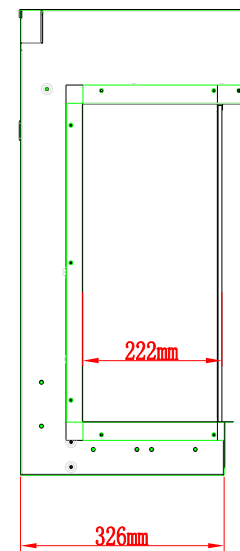

TECHNICAL SPECIFICATIONS

VOLTS	120V / 240V	
AMPS	12. 5A / 12. 1A	
WATTS	1500W / 3000W	
HEATER	HIGH	1500W/3000W watts
	LOW	750W/1500W watts
NO HEATER	46. 3 WATTS MAX	
LAMPS	QUANTITY	192PCS LED
	WATTS	0. 5W&0. 15W&0. 06W
	TOTAL WATTS	32. 3 W
ROTOR MOTOR	3 at 8. 7 watts	
HEIGHT. WIDTH. DEPTH	142. 7 X 74. 6 X 38. 2 cm	
GLASS VIEWING OPENING	139. 7 X 50. 9 cm	
SURROUND SIZE	140. 2 X 75. 2 X 33. 6 cm	
SHIPPING SIZE	156. 4 X 48 X 88 cm	
SHIPPING WEIGHT	84 Kgs	
GLASS FRONT	UNIT	1
		Included
PLUG LOCATION	Left Side	
CORO LENGTH	70. 9 < L < 95. 5	
APPROX. HEATING AREA	400 SQ FT / 800 SQ FT	

SERIES TRU VIEW	MODEL TRV-55 BESPOKE	REV 1
SCALE 1" =1' -0"	DATE:11/26/2022	SHEET 1 OF 1