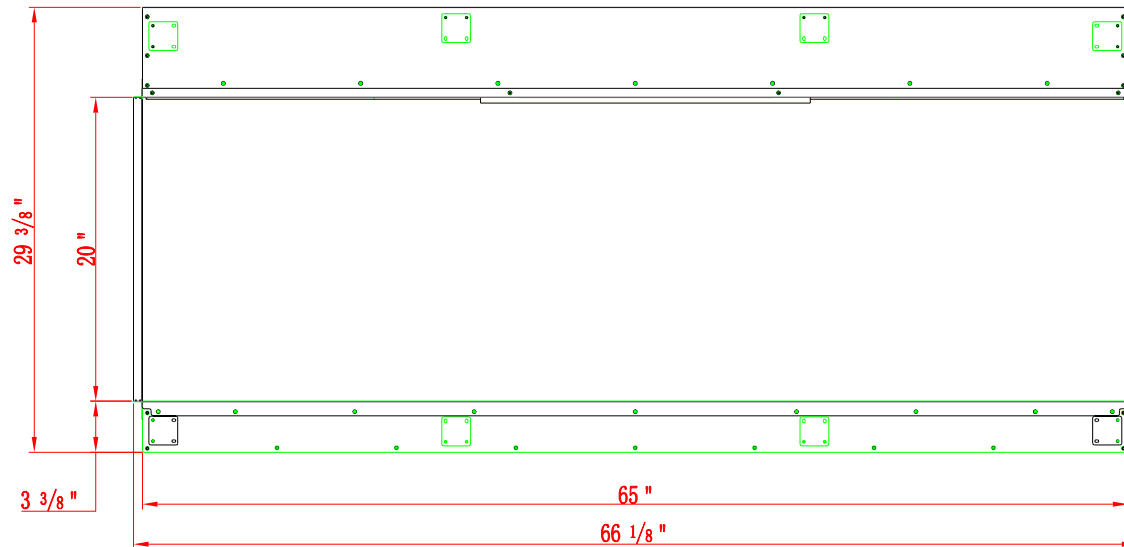

TECHNICAL SPECIFICATIONS

VOLTS	120V / 240V
AMPS	12.5A / 12.1A
WATTS	1500W / 3000W
HEATER	HIGH 1500W / 3000W watts
	LOW 750W / 1500W watts
NO HEATER	57.1 WATTS MAX
LAMPS	QUANTITY 218PCS LED
	WATTS 0.5W&0.15W&0.06W
	TOTAL WATTS 43.3W
ROTOR MOTOR	3 at 8.7 watts
HEIGHT. WIDTH. DEPTH	66 1/8" X 29 3/8" X 15"
GLASS VIEWING OPENING	65" X 20"
SURROUND SIZE	65 1/4" X 29 5/8" X 13 1/4"
SHIPPING SIZE	71 5/8" X 18 7/8" X 34 5/8"
SHIPPING WEIGHT	211.2 LBS
UNIT	1
GLASS FRONT	Included
PLUG LOCATION	Left Side
CORO LENGTH	70.9 < L < 95.5
APPROX. HEATING AREA	400 SQ FT / 800 SQ FT

SERIES TRU VIEW	MODEL TRV-65 BESPOKE	REV 1
SCALE 1" = 1' - 0"	DATE: 11/26/2022	SHEET 1 OF 1