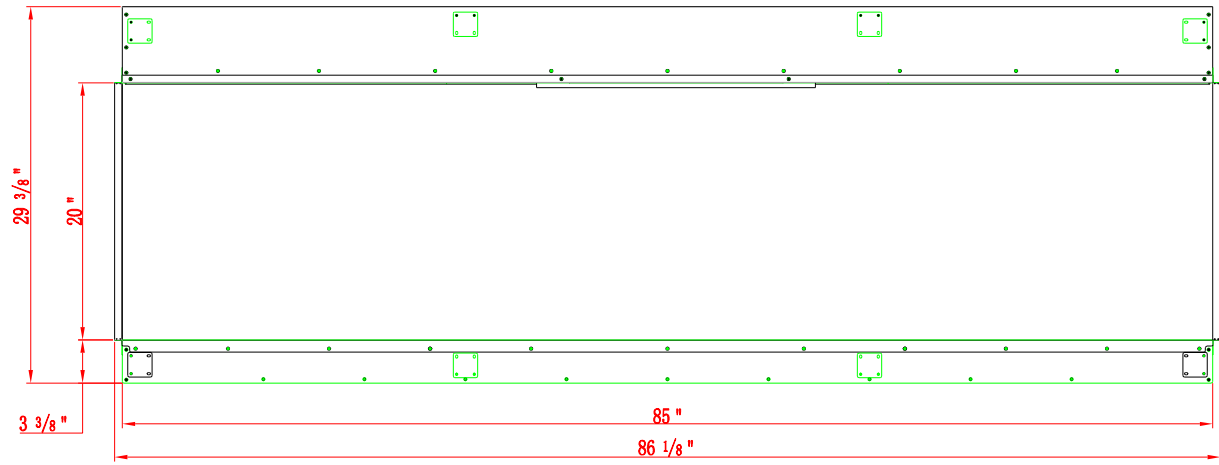

Amantii

SERIES TRU VIEW	MODEL TRV-75 BESPOKE	REV 1
SCALE 1" =1' -0"	DATE:11/26/2022	SHEET 1 OF 1

TECHNICAL SPECIFICATIONS

VOLTS	120V /240V	
AMPS	12. 5A / 12. 1A	
WATTS	1500W / 3000W	
HEATER	HIGH	1500W/3000W watts
	LOW	750W/1500W watts
NO HEATER	73.1 WATTS MAX	
LAMPS	QUANTITY	335PCS LED
	WATTS	0. 5W&0. 15W&0. 06W
	TOTAL WATTS	59. 6W
ROTOR MOTOR	3 at 8. 7 watts	
HEIGHT. WIDTH. DEPTH	218. 9 X 74. 6 X 38. 2 cm	
GLASS VIEWING OPENING	215. 9 X 50. 9 cm	
SURROUND SIZE	216. 5 X 75. 2 X 33. 6 cm	
SHIPPING SIZE	232. 6 x 48 x 88 cm	
SHIPPING WEIGHT	127. 5 Kgs	
GLASS FRONT	UNIT	1
		Included
PLUG LOCATION	Left Side	
CORO LENGTH	70. 9 < L < 95. 5	
APPROX. HEATING AREA	400 SQ FT / 800 SQ FT	

SERIES TRU VIEW	MODEL TRV-85 BESPOKE	REV 1
SCALE 1" =1' -0"	DATE:11/26/2022	SHEET 1 OF 1

TECHNICAL SPECIFICATIONS

VOLTS	120V /240V	
AMPS	12. 5A / 12. 1A	
WATTS	1500W / 3000W	
HEATER	HIGH	1500W/3000W watts
	LOW	750W/1500W watts
NO HEATER	73.1 WATTS MAX	
LAMPS	QUANTITY	335PCS LED
	WATTS	0. 5W&0. 15W&0. 06W
	TOTAL WATTS	59. 6W
ROTOR MOTOR	3 at 8. 7 watts	
HEIGHT. WIDTH. DEPTH	86 1/8 " X 29 3/8 " X 15 "	
GLASS VIEWING OPENING	85 " X 20 "	
SURROUND SIZE	85 1/4 " X 29 5/8 " X 13 1/4 "	
SHIPPING SIZE	91 5/8 " X 18 7/8 " X 34 5/8 "	
SHIPPING WEIGHT	280. 5 LBS	
GLASS FRONT	UNIT	1
		Included
PLUG LOCATION	Left Side	
CORO LENGTH	70. 9 < L < 95. 5	
APPROX. HEATING AREA	400 SQ FT / 800 SQ FT	