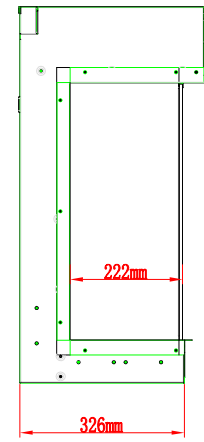

Anantii

SERIES TRU VIEW	MODEL TRV-75 BESPOKE	REV 1
SCALE 1" =1' -0"	DATE:11/26/2022	SHEET 1 OF 1

TECHNICAL SPECIFICATIONS

VOLTS	120V /240V	
AMPS	12. 5A /12. 1A	
WATTS	1500W / 3000W	
HEATER	HIGH	1500W/3000W watts
	LOW	750W /1500W watts
NO HEATER	67.7 WATTS MAX	
LAMPS	QUANTITY	291PCS LED
	WATTS	0. 5W&0. 15W&0. 06W
	TOTAL WATTS	54. 2W
ROTOR MOTOR	3 at 8. 7 watts	
HEIGHT. WIDTH. DEPTH	76 1/8 " X 29 3/8 " X 15 "	
GLASS VIEWING OPENING	75 " X 20 "	
SURROUND SIZE	75 1/4 " X 29 5/8 " X 13 1/4 "	
SHIPPING SIZE	81 5/8 " X 18 7/8 " X 34 5/8 "	
SHIPPING WEIGHT	245. 3 LBS	
GLASS FRONT	UNIT	1
		Included
PLUG LOCATION	Left Side	
CORO LENGTH	70. 9 < L < 95. 5	
APPROX. HEATING AREA	400 SQ FT / 800 SQ FT	

Amantii

SERIES TRU VIEW	MODEL TRV-75 BESPOKE	REV 1
SCALE 1" =1' -0"	DATE:11/26/2022	SHEET 1 OF 1

TECHNICAL SPECIFICATIONS

VOLTS	120V /240V	
AMPS	12. 5A / 12. 1A	
WATTS	1500W / 3000W	
HEATER	HIGH	1500W/3000W watts
	LOW	750W/1500W watts
NO HEATER	73.1 WATTS MAX	
LAMPS	QUANTITY	335PCS LED
	WATTS	0. 5W&0. 15W&0. 06W
	TOTAL WATTS	59. 6W
ROTOR MOTOR	3 at 8. 7 watts	
HEIGHT. WIDTH. DEPTH	218. 9 X 74. 6 X 38. 2 cm	
GLASS VIEWING OPENING	215. 9 X 50. 9 cm	
SURROUND SIZE	216. 5 X 75. 2 X 33. 6 cm	
SHIPPING SIZE	232. 6 x 48 x 88 cm	
SHIPPING WEIGHT	127. 5 Kgs	
GLASS FRONT	UNIT	1
		Included
PLUG LOCATION	Left Side	
CORO LENGTH	70. 9 < L < 95. 5	
APPROX. HEATING AREA	400 SQ FT / 800 SQ FT	