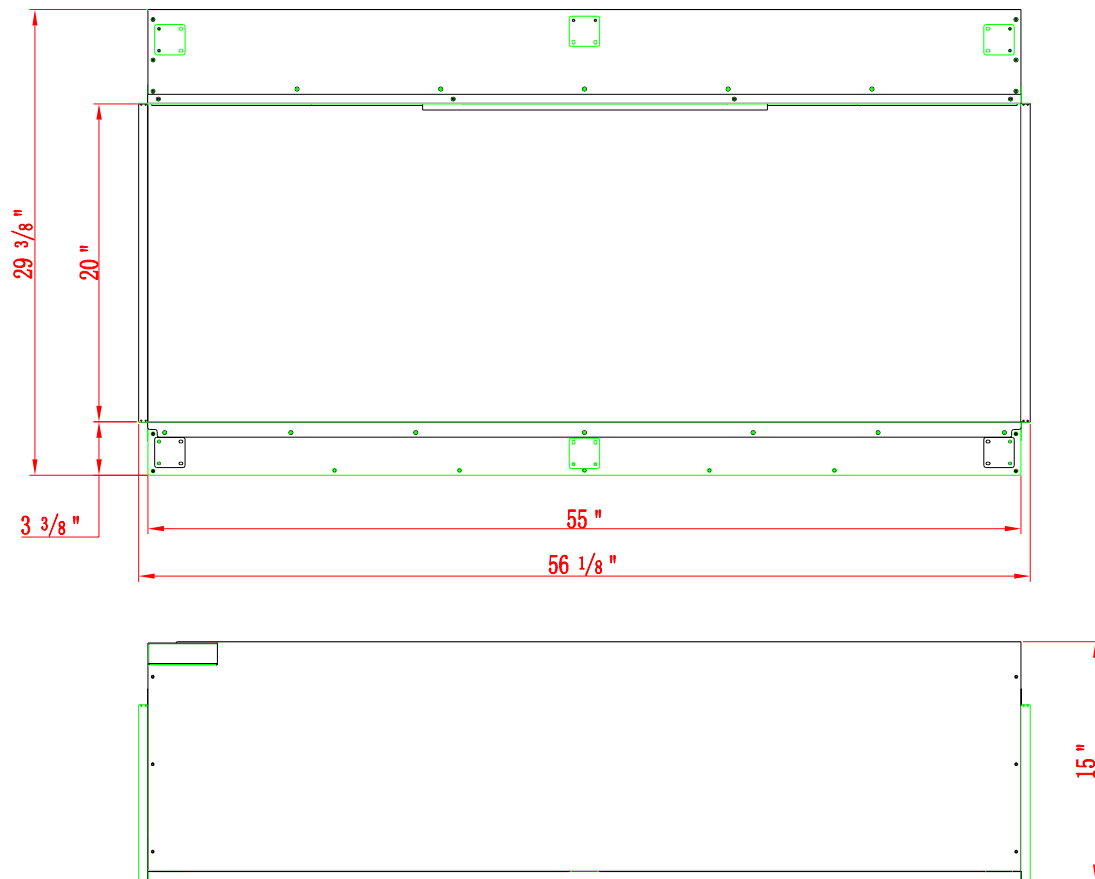

TECHNICAL SPECIFICATIONS

VOLTS	120V / 240V	
AMPS	12. 5A / 12. 1A	
WATTS	1500W / 3000W	
HEATER	HIGH	1500W/3000W watts
	LOW	750W/1500W watts
NO HEATER	46. 3 WATTS MAX	
LAMPS	QUANTITY	192PCS LED
	WATTS	0. 5W&0. 15W&0. 06W
	TOTAL WATTS	32. 3 W
ROTOR MOTOR	3 at 8. 7 watts	
HEIGHT. WIDTH. DEPTH	56 1/8" X 29 3/8" X 15"	
GLASS VIEWING OPENING	55" X 20"	
SURROUND SIZE	55 1/4" X 29 5/8" X 13 1/4"	
SHIPPING SIZE	61 5/8" X 18 7/8" X 34 5/8"	
SHIPPING WEIGHT	184. 8 LBS	
GLASS FRONT	UNIT	1
		Included
PLUG LOCATION	Left Side	
CORO LENGTH	70. 9 < L < 95. 5	
APPROX. HEATING AREA	400 SQ FT / 800 SQ FT	

SERIES TRU VIEW	MODEL TRV-55 BESPOKE	REV 1
SCALE 1" = 1' - 0"	DATE: 11/26/2022	SHEET 1 OF 1