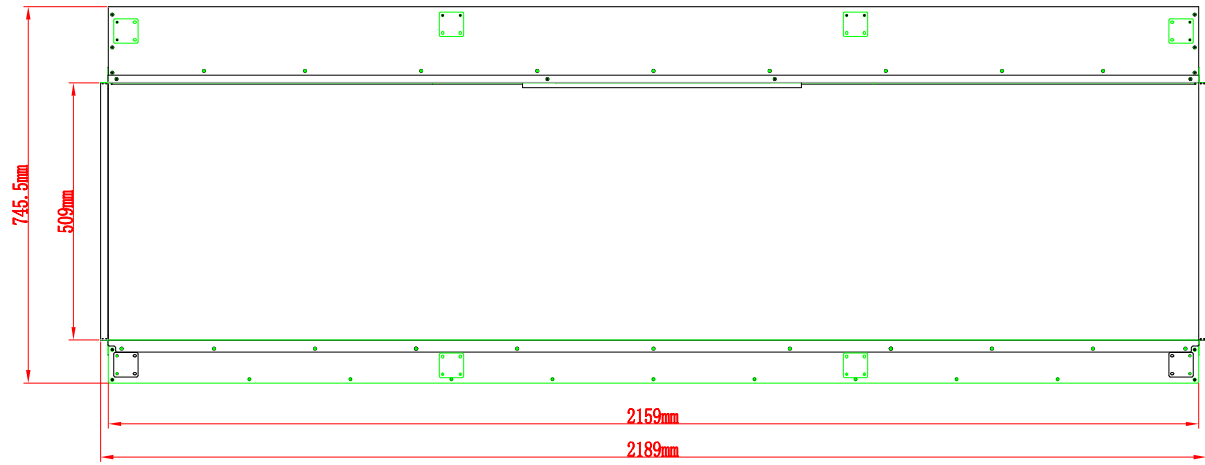

Anantii

SERIES TRU VIEW	MODEL TRV-75 BESPOKE	REV 1
SCALE 1" =1' -0"	DATE:11/26/2022	SHEET 1 OF 1

TECHNICAL SPECIFICATIONS

VOLTS	120V /240V	
AMPS	12. 5A /12. 1A	
WATTS	1500W / 3000W	
HEATER	HIGH	1500W/3000W watts
	LOW	750W /1500W watts
NO HEATER	67.7 WATTS MAX	
LAMPS	QUANTITY	291PCS LED
	WATTS	0. 5W&0. 15W&0. 06W
	TOTAL WATTS	54. 2W
ROTOR MOTOR	3 at 8. 7 watts	
HEIGHT. WIDTH. DEPTH	76 1/8 " X 29 3/8 " X 15 "	
GLASS VIEWING OPENING	75 " X 20 "	
SURROUND SIZE	75 1/4 " X 29 5/8 " X 13 1/4 "	
SHIPPING SIZE	81 5/8 " X 18 7/8 " X 34 5/8 "	
SHIPPING WEIGHT	245. 3 LBS	
GLASS FRONT	UNIT	1
		Included
PLUG LOCATION	Left Side	
CORO LENGTH	70. 9 < L < 95. 5	
APPROX. HEATING AREA	400 SQ FT / 800 SQ FT	

Amantii

SERIES TRU VIEW	MODEL TRV-75 BESPOKE	REV 1
SCALE 1" =1' -0"	DATE:11/26/2022	SHEET 1 OF 1

TECHNICAL SPECIFICATIONS

VOLTS	120V /240V	
AMPS	12. 5A / 12. 1A	
WATTS	1500W / 3000W	
HEATER	HIGH	1500W/3000W watts
	LOW	750W/1500W watts
NO HEATER	73.1 WATTS MAX	
LAMPS	QUANTITY	335PCS LED
	WATTS	0. 5W&0. 15W&0. 06W
	TOTAL WATTS	59. 6W
ROTOR MOTOR	3 at 8. 7 watts	
HEIGHT. WIDTH. DEPTH	218. 9 X 74. 6 X 38. 2 cm	
GLASS VIEWING OPENING	215. 9 X 50. 9 cm	
SURROUND SIZE	216. 5 X 75. 2 X 33. 6 cm	
SHIPPING SIZE	232. 6 x 48 x 88 cm	
SHIPPING WEIGHT	127. 5 Kgs	
GLASS FRONT	UNIT	1
		Included
PLUG LOCATION	Left Side	
CORO LENGTH	70. 9 < L < 95. 5	
APPROX. HEATING AREA	400 SQ FT / 800 SQ FT	