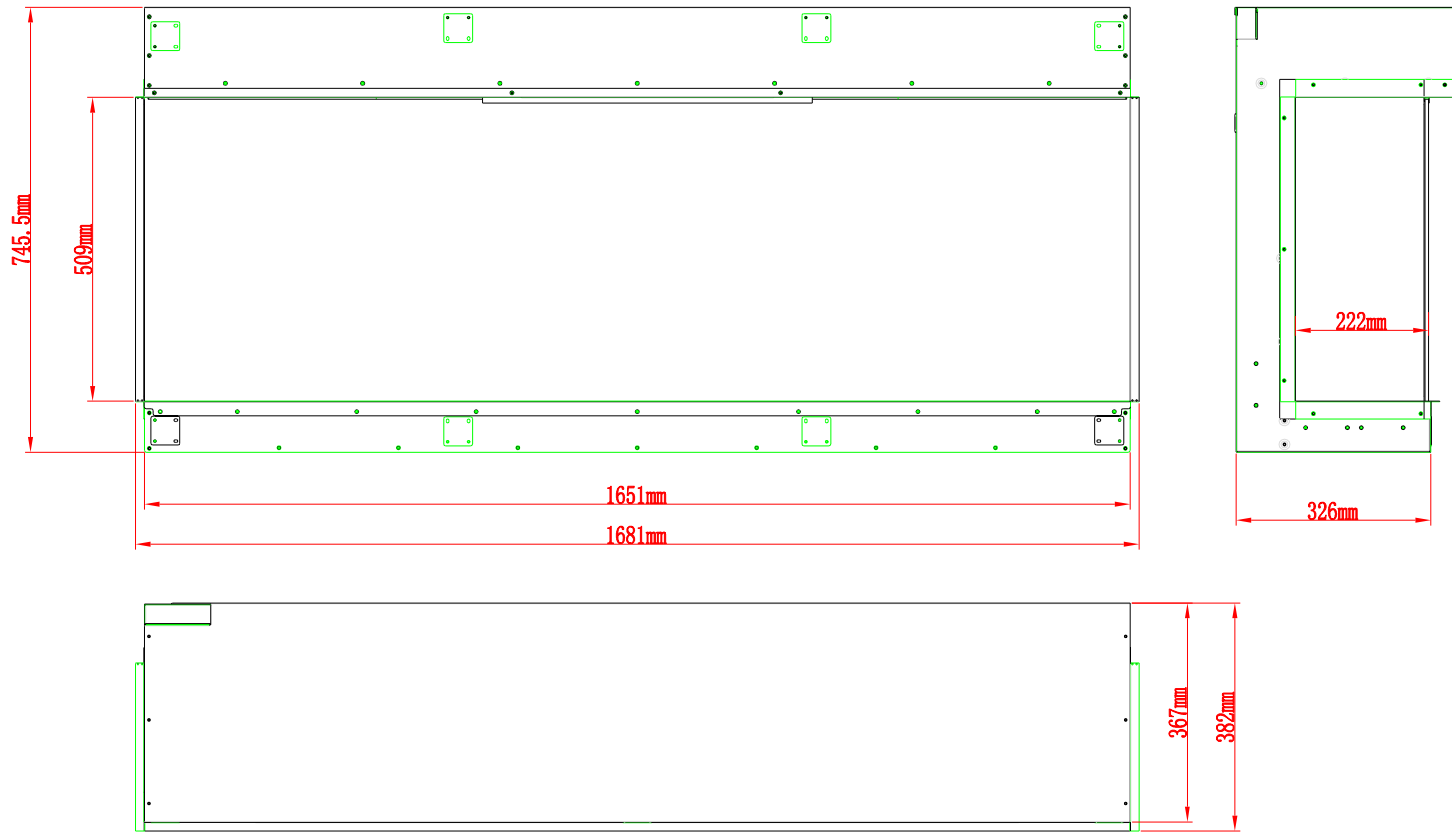

TECHNICAL SPECIFICATIONS

VOLTS	120V	
AMPS	12.5A	
WATTS	1500W	
HEATER	HIGH	1500W watts
	LOW	750W watts
NO HEATER	45.2 WATTS MAX	
LAMPS	QUANTITY	150 PCS LED
	WATTS	0.5W&0.15W&0.06W
	TOTAL WATTS	31.4 W
ROTOR MOTOR	3 at 8.7 watts	
HEIGHT. WIDTH. DEPTH	117.3 X 74.6 X 38.2 cm	
GLASS VIEWING OPENING	114.3 X 50.9 cm	
SURROUND SIZE	114.8 X 75.2 X 33.6 cm	
SHIPPING SIZE	131 X 48 X 88 cm	
SHIPPING WEIGHT	70.7 Kgs	
GLASS FRONT	UNIT	1
		Included
PLUG LOCATION	Left Side	
CORO LENGTH	70.9 < L < 95.5	
APPROX. HEATING AREA	400 SQ FT	

SERIES TRU VIEW	MODEL TRV-55 BESPOKE	REV 1
SCALE 1" =1' -0"	DATE:11/26/2022	SHEET 1 OF 1

TECHNICAL SPECIFICATIONS

VOLTS	120V / 240V	
AMPS	12. 5A / 12. 1A	
WATTS	1500W / 3000W	
HEATER	HIGH	1500W/3000W watts
	LOW	750W/1500W watts
NO HEATER	46. 3 WATTS MAX	
LAMPS	QUANTITY	192PCS LED
	WATTS	0. 5W&0. 15W&0. 06W
	TOTAL WATTS	32. 3 W
ROTOR MOTOR	3 at 8. 7 watts	
HEIGHT. WIDTH. DEPTH	56 1/8" X 29 3/8" X 15"	
GLASS VIEWING OPENING	55" X 20"	
SURROUND SIZE	55 1/4" X 29 5/8" X 13 1/4"	
SHIPPING SIZE	61 5/8" X 18 7/8" X 34 5/8"	
SHIPPING WEIGHT	184. 8 LBS	
GLASS FRONT	UNIT	1
		Included
PLUG LOCATION	Left Side	
CORO LENGTH	70. 9 < L < 95. 5	
APPROX. HEATING AREA	400 SQ FT / 800 SQ FT	

SERIES TRU VIEW	MODEL TRV-55 BESPOKE	REV 1
SCALE 1" = 1' - 0"	DATE: 11/26/2022	SHEET 1 OF 1

TECHNICAL SPECIFICATIONS

VOLTS	120V / 240V
AMPS	12.5A / 12.1A
WATTS	1500W / 3000W
HEATER	HIGH 1500W / 3000W watts
	LOW 750W / 1500W watts
NO HEATER	57.1 WATTS MAX
LAMPS	QUANTITY 218PCS LED
	WATTS 0.5W&0.15W&0.06W
	TOTAL WATTS 43.3W
ROTOR MOTOR	3 at 8.7 watts
HEIGHT. WIDTH. DEPTH	168.1 X 74.6 X 38.2 cm
GLASS VIEWING OPENING	165.1 X 50.9 cm
SURROUND SIZE	165.6 X 75.2 X 33.6 cm
SHIPPING SIZE	181.8 X 48 X 88 cm
SHIPPING WEIGHT	96 Kgs
UNIT	1
GLASS FRONT	Included
PLUG LOCATION	Left Side
CORO LENGTH	70.9 < L < 95.5
APPROX. HEATING AREA	400 SQ FT / 800 SQ FT