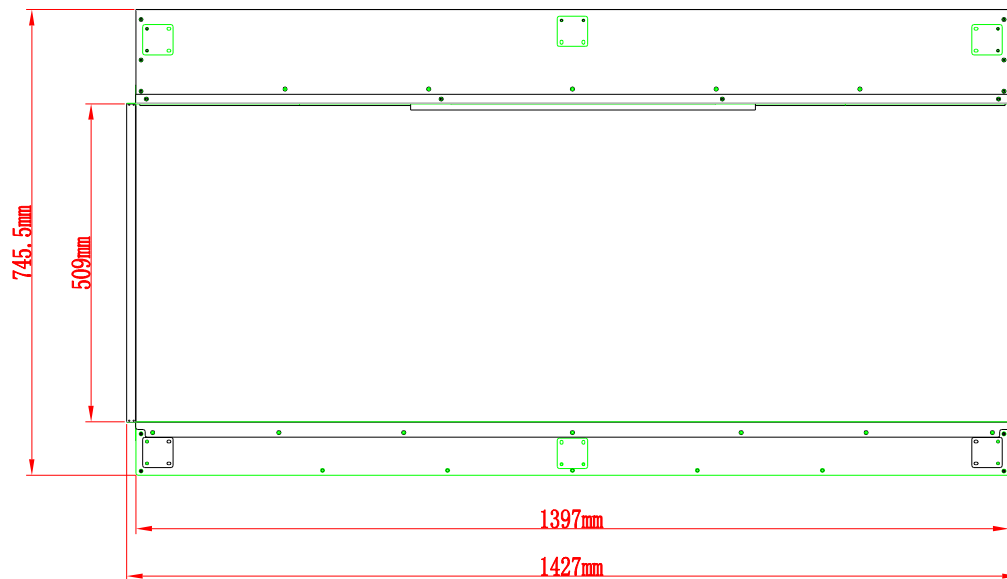

TECHNICAL SPECIFICATIONS

VOLTS	120V / 240V	
AMPS	12. 5A / 12. 1A	
WATTS	1500W / 3000W	
HEATER	HIGH	1500W/3000W watts
	LOW	750W/1500W watts
NO HEATER	46. 3 WATTS MAX	
LAMPS	QUANTITY	192PCS LED
	WATTS	0. 5W&0. 15W&0. 06W
	TOTAL WATTS	32. 3 W
ROTOR MOTOR	3 at 8. 7 watts	
HEIGHT. WIDTH. DEPTH	142. 7 X 74. 6 X 38. 2 cm	
GLASS VIEWING OPENING	139. 7 X 50. 9 cm	
SURROUND SIZE	140. 2 X 75. 2 X 33. 6 cm	
SHIPPING SIZE	156. 4 X 48 X 88 cm	
SHIPPING WEIGHT	84 Kgs	
GLASS FRONT	UNIT	1
		Included
PLUG LOCATION	Left Side	
CORO LENGTH	70. 9 < L < 95. 5	
APPROX. HEATING AREA	400 SQ FT / 800 SQ FT	

SERIES TRU VIEW	MODEL TRV-55 BESPOKE	REV 1
SCALE 1" =1' -0"	DATE:11/26/2022	SHEET 1 OF 1