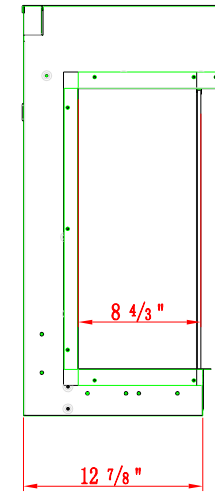

TECHNICAL SPECIFICATIONS

VOLTS	120V /240V	
AMPS	12. 5A /12. 1A	
WATTS	1500W / 3000W	
HEATER	HIGH	1500W/3000W watts
	LOW	750W /1500W watts
NO HEATER	67.7 WATTS MAX	
LAMPS	QUANTITY	291PCS LED
	WATTS	0. 5W&0. 15W&0. 06W
	TOTAL WATTS	54. 2W
ROTOR MOTOR	3 at 8. 7 watts	
HEIGHT. WIDTH. DEPTH	76 1/8 " X 29 3/8 " X 15 "	
GLASS VIEWING OPENING	75 " X 20 "	
SURROUND SIZE	75 1/4 " X 29 5/8 " X 13 1/4 "	
SHIPPING SIZE	81 5/8 " X 18 7/8 " X 34 5/8 "	
SHIPPING WEIGHT	245. 3 LBS	
GLASS FRONT	UNIT	1
		Included
PLUG LOCATION	Left Side	
CORO LENGTH	70. 9 < L < 95. 5	
APPROX. HEATING AREA	400 SQ FT / 800 SQ FT	

Amantii

SERIES TRU VIEW	MODEL TRV-75 BESPOKE	REV 1
SCALE 1" =1' -0"	DATE:11/26/2022	SHEET 1 OF 1