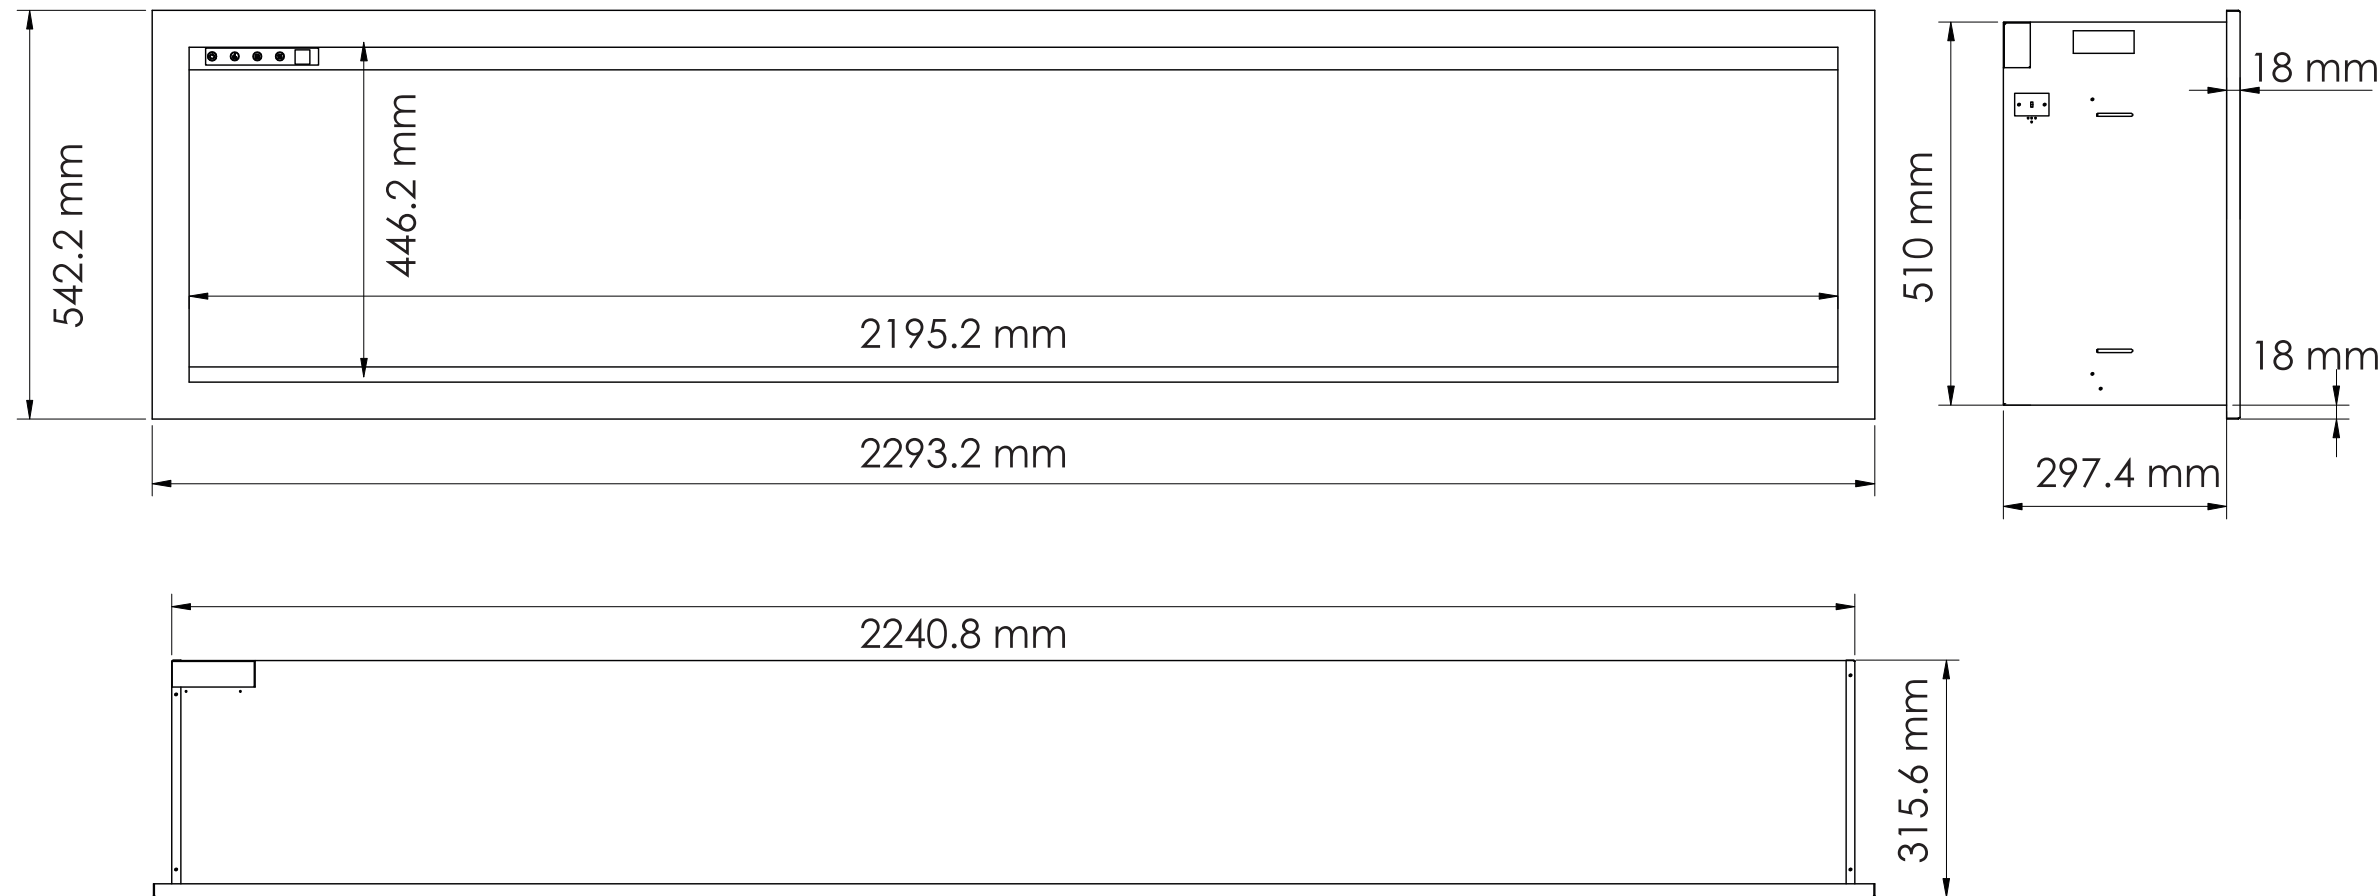

TECHNICAL SPECIFICATIONS		
VOLTS		120
AMPS		12.5
WATTS		1200
HEATER	HIGH	1200 watts
	LOW	600 watts
NO HEATER		56 watts max
LAMPS	QUANTITY	LED
	WATTS	
	TOTAL WATTS	22 watts
ROTOR MOTOR		1 at 5 watts
HEIGHT, WIDTH, DEPTH		20 1/8 x 88 1/4 x 11 3/4
GLASS VIEWING OPENING		17 5/8 x 86 3/8
SURROUND SIZE		21 3/4 x 90 1/4
SHIPPING SIZE		23 3/4 x 94 1/2 x 16
SHIPPING WEIGHT		
	UNIT	
	STEEL FRONT	Included
PLUG LOCATION		Left Side
CORD LENGTH		76"
APPROX. HEATING AREA		400 sq ft

Amantii
SYMMETRY

SERIES SYMMETRY	MODEL SYM-88-XT		REV 1
SCALE 1" = 1'-0"	DATE: 10/15/2018	SHEET 1 OF 1	

TECHNICAL SPECIFICATIONS		
VOLTS	120	
AMPS	12.5	
WATTS	1200	
HEATER	HIGH	1200 watts
	LOW	600 watts
NO HEATER		56 watts max
LAMPS	QUANTITY	LED
	WATTS	
	TOTAL WATTS	22 watts
ROTOR MOTOR		1 at 5 watts
HEIGHT, WIDTH, DEPTH		51 x 224.1 x 29.7 cm
GLASS VIEWING OPENING		44.6 x 219.5 cm
SURROUND SIZE		54.2 x 229.3 cm
SHIPPING SIZE		40.6 x 239.6 x 60 cm
SHIPPING WEIGHT		
	UNIT	
	GLASS FRONT	Included
PLUG LOCATION		Left Side
CORD LENGTH		193 cm
APPROX. HEATING AREA		37 sqm

Amantii
SYMMETRY

SERIES SYMMETRY	MODEL SYM-88-XT		REV 1
SCALE 1:12	DATE: 10/15/2018	SHEET 1 OF 1	