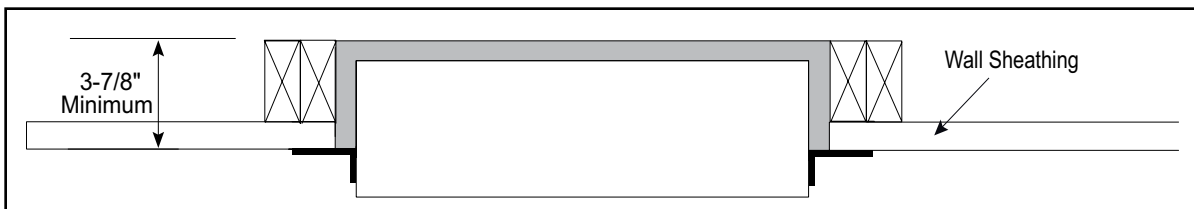

Please consult the manufacturer's installation manual for all details and requirements before making a final design layout decision.

Allusion 60" Recessed Linear Electric Fireplace

MODEL	FRONT WIDTH		BACK WIDTH		FRONT HEIGHT		BACK HEIGHT		DEPTH		VIEWING AREA
	Actual	Framing	Actual	Framing	Actual	Framing	Actual	Framing	Actual	Framing	
SF-ALL-60-BK	60-1/4" [1530]	56-1/8" [1426]	54-5/8" [1388]	56-1/8" [1426]	20-1/4" [515]	18-1/8" [461]	17-13/16" [452]	18-1/8" [461]	5-15/16" [151]	2x6 or 2x4	51-3/16" x 11-1/4" [1300 x 285]

APPLIANCE LOCATION

FINISHING DIMENSIONS

WALLBOARD SHEATHING

RECESSED 2 X 4 WALL

RECESSED 2 X 6 WALL

PRODUCT LISTING CODES	
US	CSA 22.2 No 46-M1988
INTERNATIONAL	CSA 22.2 No 46-M1988

Product information provided is not complete and is subject to change without notice. Product installation must adhere strictly to instructions accompanying product to avoid risk of fire and potential injury.