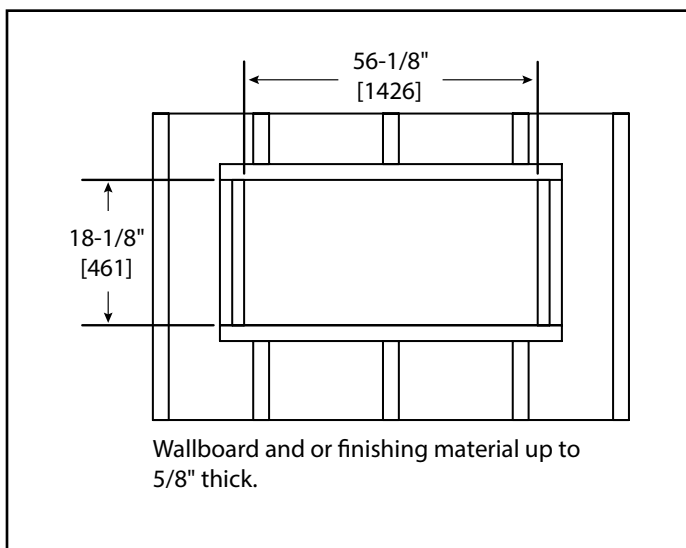

Please consult the manufacturer's installation manual for all details and requirements before making a final design layout decision.

Allusion 60" Recessed Linear Electric Fireplace

MODEL	FRONT WIDTH		BACK WIDTH		FRONT HEIGHT		BACK HEIGHT		DEPTH		VIEWING AREA
	Actual	Framing	Actual	Framing	Actual	Framing	Actual	Framing	Actual	Framing	
SF-ALL-60-BK	60-1/4" [1530]	56-1/8" [1426]	54-5/8" [1388]	56-1/8" [1426]	20-1/4" [515]	18-1/8" [461]	17-13/16" [452]	18-1/8" [461]	5-15/16" [151]	2x6 or 2x4	51-3/16" x 11-1/4" [1300 x 285]

APPLIANCE LOCATION

FINISHING DIMENSIONS

WALLBOARD SHEATHING

RECESSED 2 X 4 WALL

RECESSED 2 X 6 WALL

PRODUCT LISTING CODES	
US	CSA 22.2 No 46-M1988
INTERNATIONAL	CSA 22.2 No 46-M1988

Product information provided is not complete and is subject to change without notice. Product installation must adhere strictly to instructions accompanying product to avoid risk of fire and potential injury.