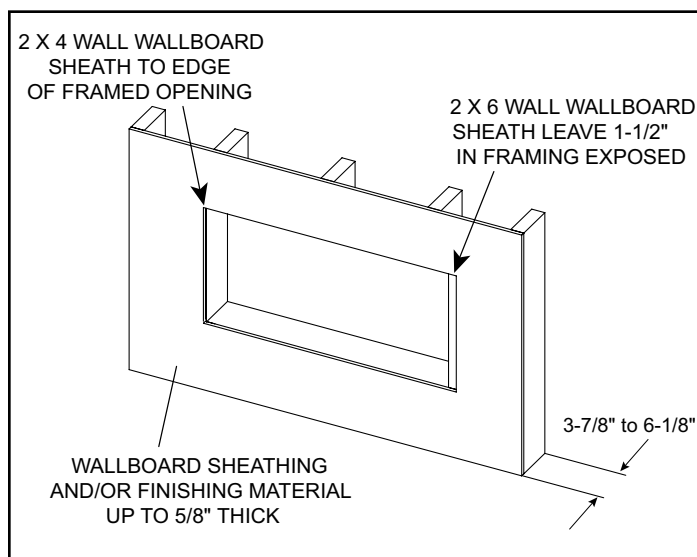

Please consult the manufacturer's installation manual for all details and requirements before making a final design layout decision.

Allusion 60" Recessed Linear Electric Fireplace

MODEL	FRONT WIDTH		BACK WIDTH		FRONT HEIGHT		BACK HEIGHT		DEPTH		VIEWING AREA
	Actual	Framing	Actual	Framing	Actual	Framing	Actual	Framing	Actual	Framing	
SF-ALL-60-BK	60-1/4" [1530]	56-1/8" [1426]	54-5/8" [1388]	56-1/8" [1426]	20-1/4" [515]	18-1/8" [461]	17-13/16" [452]	18-1/8" [461]	5-15/16" [151]	2x6 or 2x4	51-3/16" x 11-1/4" [1300 x 285]

ELECTRICAL CONNECTION REQUIREMENTS

CIRCUIT	CONNECTION METHOD	BTUS
15 AMP, 120V/60 Hz	Hardwire or plug-in	5,000

MINIMUM CLEARANCES TO COMBUSTIBLES

AREA	CLEARANCES
SIDES	0"
FLOOR	0"
TOP TO MANTEL	5/8" [16]
BACK	0"
FRONT	36" [914]

APPLIANCE LOCATION

FINISHING DIMENSIONS

WALLBOARD SHEATHING

RECESSED 2 X 4 WALL

RECESSED 2 X 6 WALL

PRODUCT LISTING CODES	
US	CSA 22.2 No 46-M1988
INTERNATIONAL	CSA 22.2 No 46-M1988

Product information provided is not complete and is subject to change without notice. Product installation must adhere strictly to instructions accompanying product to avoid risk of fire and potential injury.