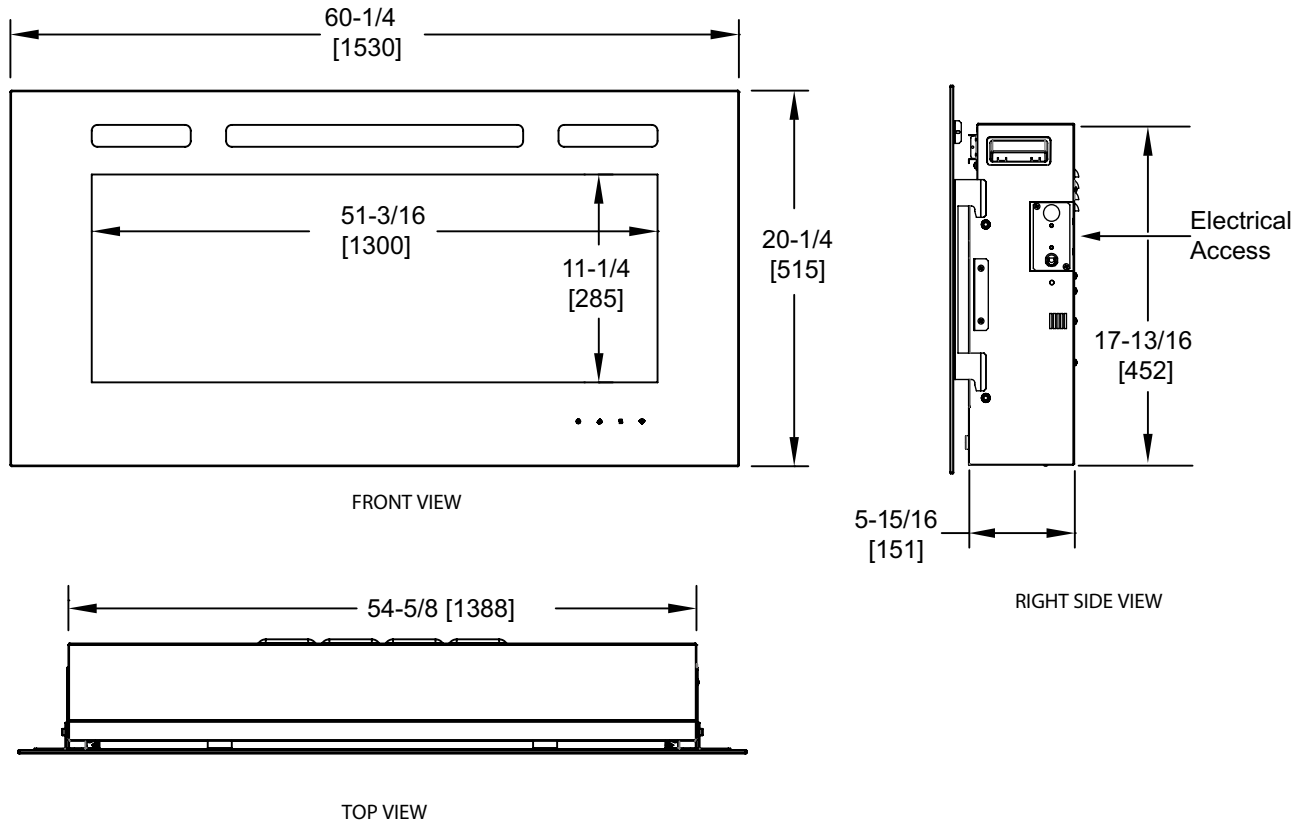

Please consult the manufacturer's installation manual for all details and requirements before making a final design layout decision.

Allusion 60" Recessed Linear Electric Fireplace

MODEL	FRONT WIDTH		BACK WIDTH		FRONT HEIGHT		BACK HEIGHT		DEPTH		VIEWING AREA
	Actual	Framing	Actual	Framing	Actual	Framing	Actual	Framing	Actual	Framing	
SF-ALL-60-BK	60-1/4" [1530]	56-1/8" [1426]	54-5/8" [1388]	56-1/8" [1426]	20-1/4" [515]	18-1/8" [461]	17-13/16" [452]	18-1/8" [461]	5-15/16" [151]	2x6 or 2x4	51-3/16" x 11-1/4" [1300 x 285]

ELECTRICAL CONNECTION REQUIREMENTS

CIRCUIT	CONNECTION METHOD	BTUS
15 AMP, 120V/60 Hz	Hardwire or plug-in	5,000

MINIMUM CLEARANCES TO COMBUSTIBLES

AREA	CLEARANCES
SIDES	0"
FLOOR	0"
TOP TO MANTEL	5/8" [16]
BACK	0"
FRONT	36" [914]

APPLIANCE LOCATION

FINISHING DIMENSIONS

WALLBOARD SHEATHING

RECESSED 2 X 4 WALL

RECESSED 2 X 6 WALL

PRODUCT LISTING CODES	
US	CSA 22.2 No 46-M1988
INTERNATIONAL	CSA 22.2 No 46-M1988

Product information provided is not complete and is subject to change without notice. Product installation must adhere strictly to instructions accompanying product to avoid risk of fire and potential injury.