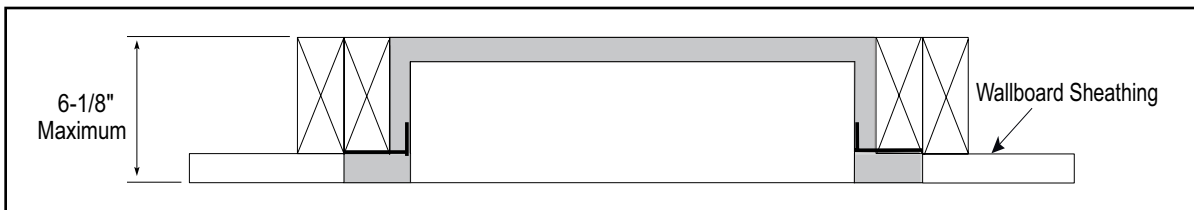

Please consult the manufacturer's installation manual for all details and requirements before making a final design layout decision.

Allusion 60" Recessed Linear Electric Fireplace

MODEL	FRONT WIDTH		BACK WIDTH		FRONT HEIGHT		BACK HEIGHT		DEPTH		VIEWING AREA
	Actual	Framing	Actual	Framing	Actual	Framing	Actual	Framing	Actual	Framing	
SF-ALL-60-BK	60-1/4" [1530]	56-1/8" [1426]	54-5/8" [1388]	56-1/8" [1426]	20-1/4" [515]	18-1/8" [461]	17-13/16" [452]	18-1/8" [461]	5-15/16" [151]	2x6 or 2x4	51-3/16" x 11-1/4" [1300 x 285]

APPLIANCE LOCATION

FINISHING DIMENSIONS

WALLBOARD SHEATHING

RECESSED 2 X 4 WALL

RECESSED 2 X 6 WALL

PRODUCT LISTING CODES	
US	CSA 22.2 No 46-M1988
INTERNATIONAL	CSA 22.2 No 46-M1988

Product information provided is not complete and is subject to change without notice. Product installation must adhere strictly to instructions accompanying product to avoid risk of fire and potential injury.