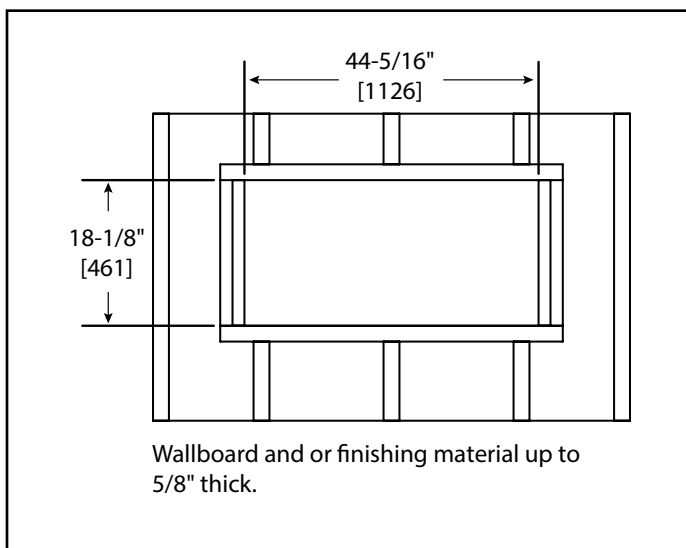

Please consult the manufacturer's installation manual for all details and requirements before making a final design layout decision.

Allusion 48" Recessed Linear Electric Fireplace

MODEL	FRONT WIDTH		BACK WIDTH		FRONT HEIGHT		BACK HEIGHT		DEPTH		VIEWING AREA
	Actual	Framing	Actual	Framing	Actual	Framing	Actual	Framing	Actual	Framing	
SF-ALL-48-BK	48-7/16" [1230]	44-5/16" [1126]	42-13/16" [1088]	44-5/16" [1126]	20-1/4" [515]	18-1/8" [461]	17-13/16" [452]	18-1/8" [461]	5-15/16" [151]	2x6 or 2x4	39-3/8" x 11-1/4" [1000 x 285]

APPLIANCE LOCATION

FINISHING DIMENSIONS

WALLBOARD SHEATHING

RECESSED 2 X 4 WALL

RECESSED 2 X 6 WALL

PRODUCT LISTING CODES	
US	CSA 22.2 No 46-M1988
INTERNATIONAL	CSA 22.2 No 46-M1988

Product information provided is not complete and is subject to change without notice. Product installation must adhere strictly to instructions accompanying product to avoid risk of fire and potential injury.