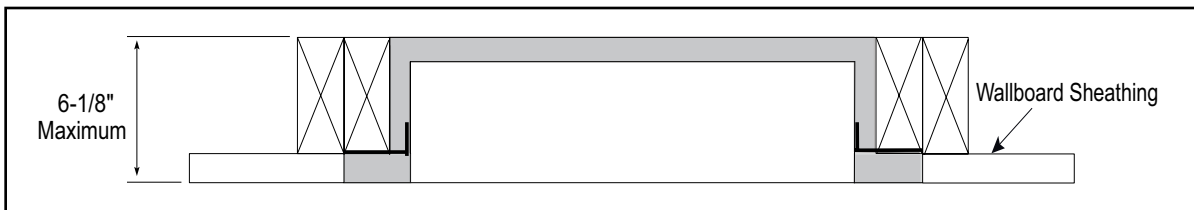

Please consult the manufacturer's installation manual for all details and requirements before making a final design layout decision.

Allusion 48" Recessed Linear Electric Fireplace

MODEL	FRONT WIDTH		BACK WIDTH		FRONT HEIGHT		BACK HEIGHT		DEPTH		VIEWING AREA
	Actual	Framing	Actual	Framing	Actual	Framing	Actual	Framing	Actual	Framing	
SF-ALL-48-BK	48-7/16" [1230]	44-5/16" [1126]	42-13/16" [1088]	44-5/16" [1126]	20-1/4" [515]	18-1/8" [461]	17-13/16" [452]	18-1/8" [461]	5-15/16" [151]	2x6 or 2x4	39-3/8" x 11-1/4" [1000 x 285]

APPLIANCE LOCATION

FINISHING DIMENSIONS

WALLBOARD SHEATHING

RECESSED 2 X 4 WALL

RECESSED 2 X 6 WALL

PRODUCT LISTING CODES	
US	CSA 22.2 No 46-M1988
INTERNATIONAL	CSA 22.2 No 46-M1988

Product information provided is not complete and is subject to change without notice. Product installation must adhere strictly to instructions accompanying product to avoid risk of fire and potential injury.