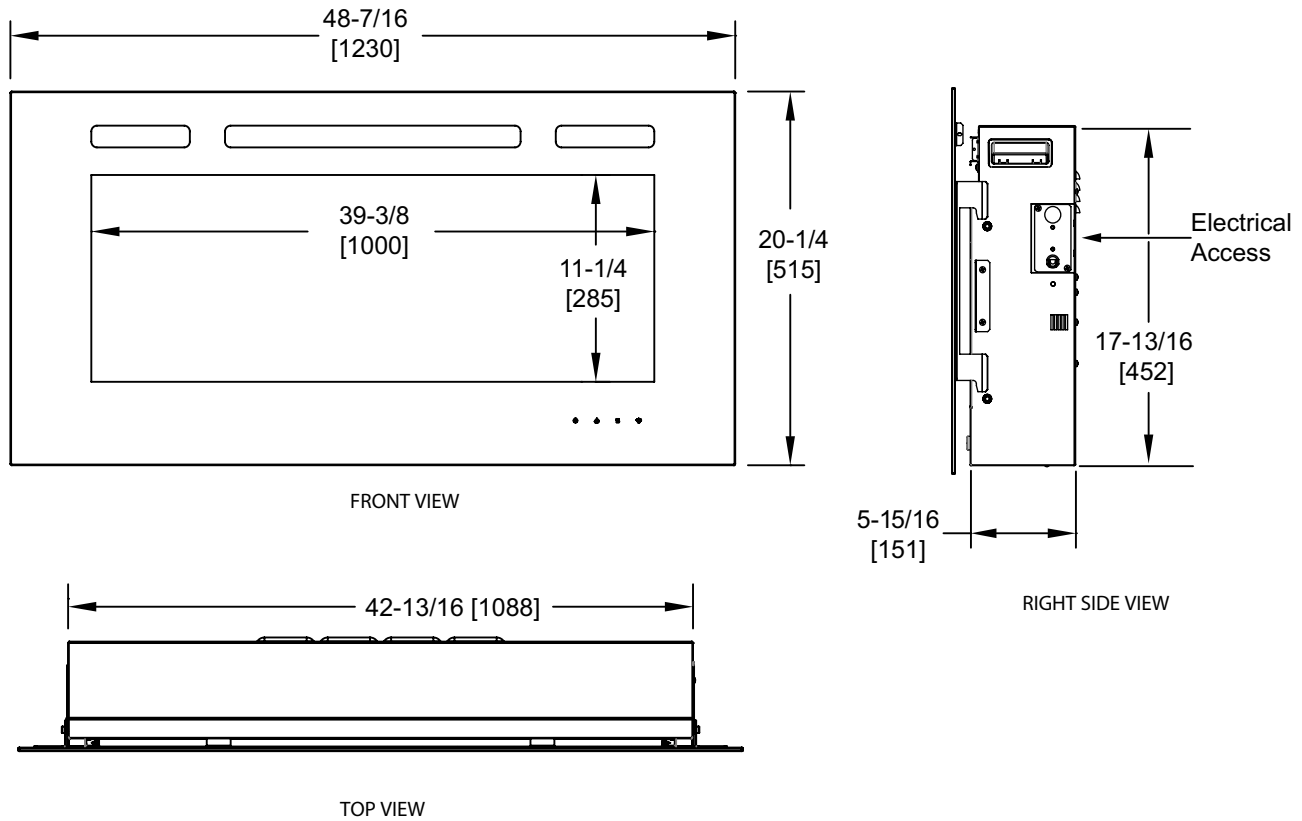

Please consult the manufacturer's installation manual for all details and requirements before making a final design layout decision.

Allusion 48" Recessed Linear Electric Fireplace

MODEL	FRONT WIDTH		BACK WIDTH		FRONT HEIGHT		BACK HEIGHT		DEPTH		VIEWING AREA
	Actual	Framing	Actual	Framing	Actual	Framing	Actual	Framing	Actual	Framing	
SF-ALL-48-BK	48-7/16" [1230]	44-5/16" [1126]	42-13/16" [1088]	44-5/16" [1126]	20-1/4" [515]	18-1/8" [461]	17-13/16" [452]	18-1/8" [461]	5-15/16" [151]	2x6 or 2x4	39-3/8" x 11-1/4" [1000 x 285]

ELECTRICAL CONNECTION REQUIREMENTS

CIRCUIT	CONNECTION METHOD	BTUS
15 AMP, 120V/60 Hz	Hardwire or plug-in	5,000

MINIMUM CLEARANCES TO COMBUSTIBLES

AREA	CLEARANCES
SIDES	0"
FLOOR	0"
TOP TO MANTEL	5/8" [16]
BACK	0"
FRONT	36" [914]

APPLIANCE LOCATION

FINISHING DIMENSIONS

WALLBOARD SHEATHING

RECESSED 2 X 4 WALL

RECESSED 2 X 6 WALL

PRODUCT LISTING CODES	
US	CSA 22.2 No 46-M1988
INTERNATIONAL	CSA 22.2 No 46-M1988

Product information provided is not complete and is subject to change without notice. Product installation must adhere strictly to instructions accompanying product to avoid risk of fire and potential injury.