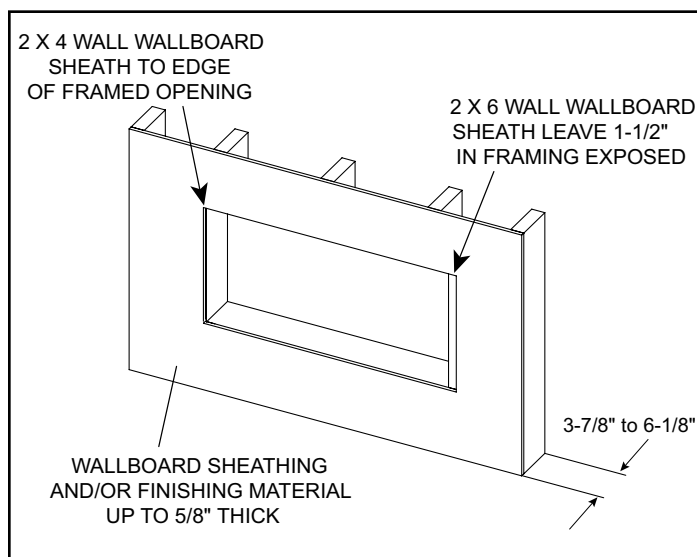

Please consult the manufacturer's installation manual for all details and requirements before making a final design layout decision.

Allusion 48" Recessed Linear Electric Fireplace

MODEL	FRONT WIDTH		BACK WIDTH		FRONT HEIGHT		BACK HEIGHT		DEPTH		VIEWING AREA
	Actual	Framing	Actual	Framing	Actual	Framing	Actual	Framing	Actual	Framing	
SF-ALL-48-BK	48-7/16" [1230]	44-5/16" [1126]	42-13/16" [1088]	44-5/16" [1126]	20-1/4" [515]	18-1/8" [461]	17-13/16" [452]	18-1/8" [461]	5-15/16" [151]	2x6 or 2x4	39-3/8" x 11-1/4" [1000 x 285]

ELECTRICAL CONNECTION REQUIREMENTS

CIRCUIT	CONNECTION METHOD	BTUS
15 AMP, 120V/60 Hz	Hardwire or plug-in	5,000

MINIMUM CLEARANCES TO COMBUSTIBLES

AREA	CLEARANCES
SIDES	0"
FLOOR	0"
TOP TO MANTEL	5/8" [16]
BACK	0"
FRONT	36" [914]

APPLIANCE LOCATION

FINISHING DIMENSIONS

WALLBOARD SHEATHING

RECESSED 2 X 4 WALL

RECESSED 2 X 6 WALL

PRODUCT LISTING CODES	
US	CSA 22.2 No 46-M1988
INTERNATIONAL	CSA 22.2 No 46-M1988

Product information provided is not complete and is subject to change without notice. Product installation must adhere strictly to instructions accompanying product to avoid risk of fire and potential injury.