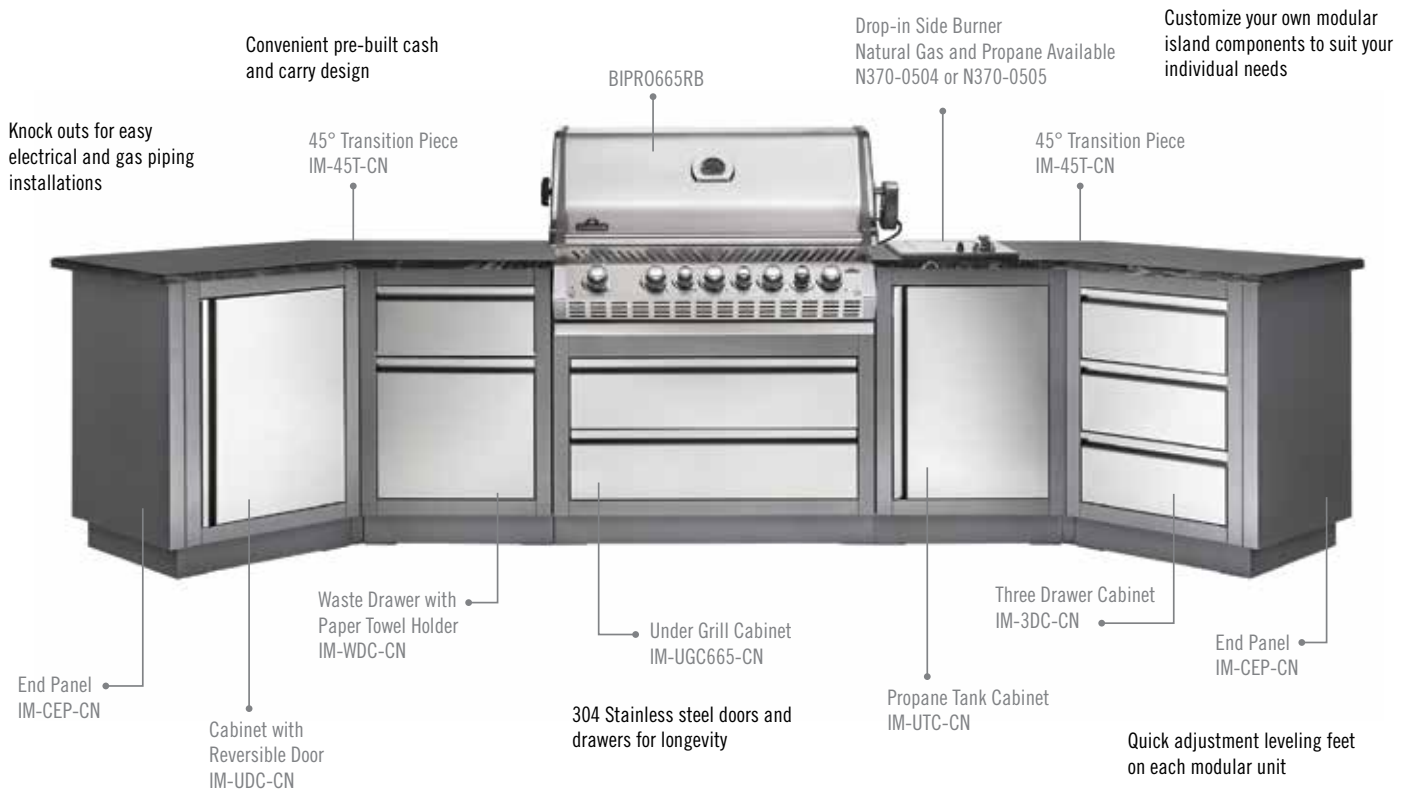

OASIS™ 400 CONFIGURATION EXAMPLE