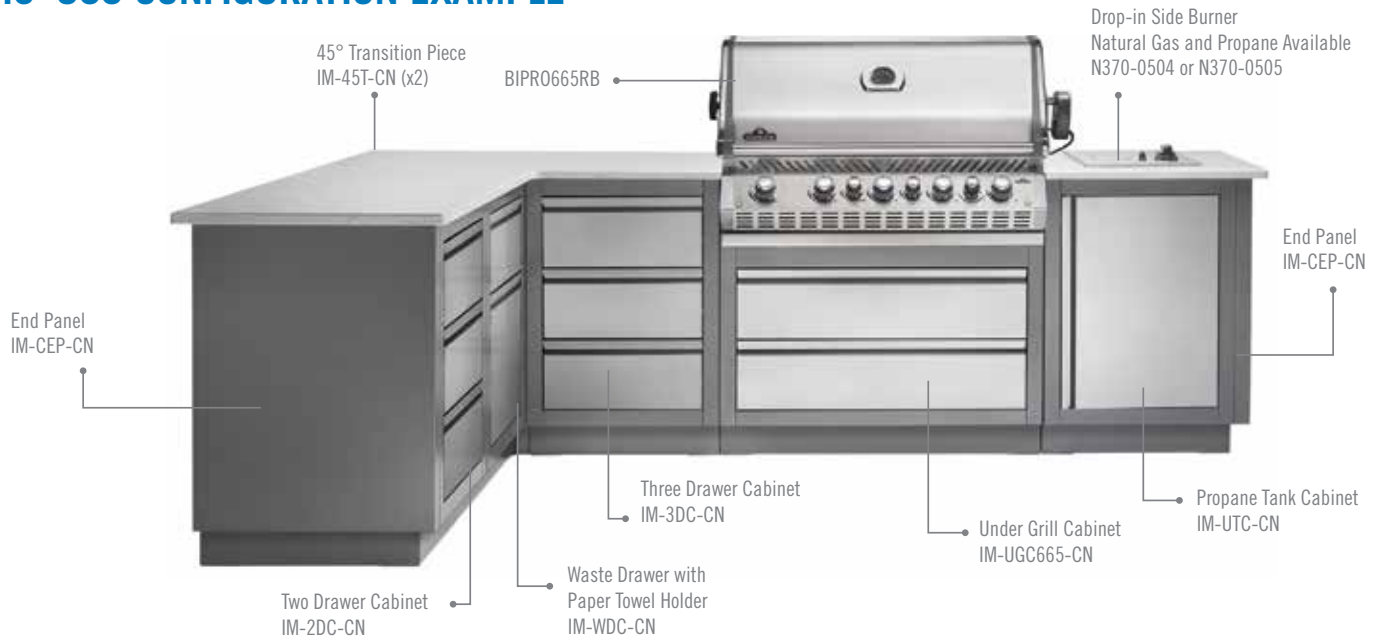

OASIS™ 300 CONFIGURATION EXAMPLE